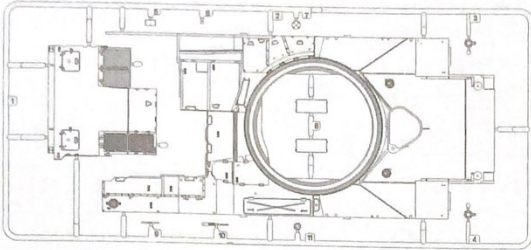

PARTS 部品图

A x 1