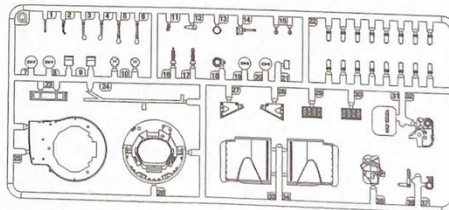

1/35 SCALE
5106
 Military Miniature Series

RFM
 RYEFIELD MODEL

M1A1 ABRAMS UKRAINE/POLAND

2in1 LIMITED EDITION

200+pieces Kontakt-1 ERA Bricks

ASSEMBLY ICONS

CAUTION!

Read carefully and fully understand the instructions before commencing assembly.
 Supervising adult should also read the instructions if a child assembles the model.
 When you used glue or paint, do not use near a naked flame, and use in a well-ventilated room.
 When assembling this kit, tools including knives are used. Extra care should be taken to avoid personal injury.
 Read and follow the instructions supplied with paints and/or cement. Use plastic cement and paints only.
 Keep out of reach of small children. Children must not be allowed to suck any part, or pull vinyl bag over the head.

在裝配前仔細閱讀說明並完全理解。小孩裝配時需成人看護且需仔細閱讀說明。
 使用膠水和油漆時，應遠離火源並打開窗戶保持空氣流通。
 製作時請格外注意工具刀和零件的鋒利尖銳部分，避免對身體造成傷害。
 在使用膠水和油漆前仔細閱讀注意事項，按照說明正確使用膠水和油漆。
 請將本品放在兒童接觸不到的地方，套件中的塑膠包裝袋會對兒童造成窒息的危險。

PARTS 部品图

A x 1

B x 1

E x 1

C x 2

D x 1

F x 1

M x 2

Q x 1

O x 2

PARTS 部品图

T x 1

V x 1

Lower Hull x1