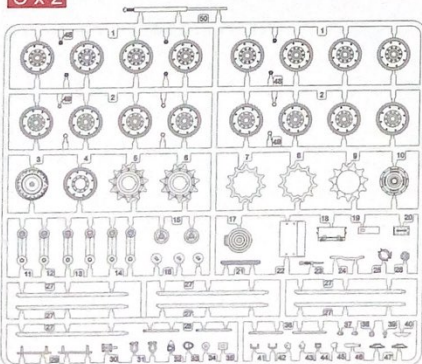

PARTS 部品图

A x 1

B x 1

E x 1

C x 2

D x 1

F x 1

M x 2

Q x 1

O x 2