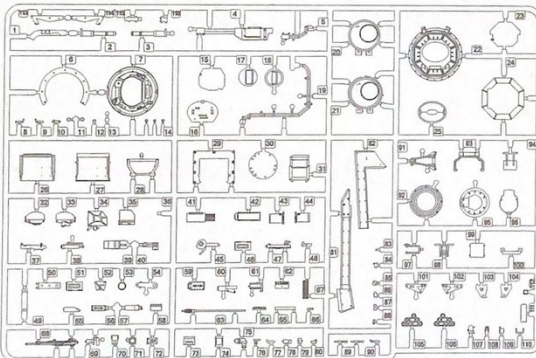

1/35 SCALE
5106
 Military Miniature Series

RFM
 RYEFIELD MODEL

M1A1 ABRAMS UKRAINE/POLAND

2in1 LIMITED EDITION

200+pieces Kontakt-1 ERA Bricks

ASSEMBLY ICONS

CAUTION!

Read carefully and fully understand the instructions before commencing assembly.
 Supervising adult should also read the instructions if a child assembles the model.
 When you used glue or paint, do not use near a naked flame, and use in a well-ventilated room.
 When assembling this kit, tools including knives are used. Extra care should be taken to avoid personal injury.
 Read and follow the instructions supplied with paints and/or cement. Use plastic cement and paints only.
 Keep out of reach of small children. Children must not be allowed to suck any part, or pull vinyl bag over the head.

在裝配前仔細閱讀說明並完全理解。小孩裝配時需成人看護且需仔細閱讀說明。
 使用膠水和油漆時，應遠離火源並打開窗戶保持空氣流通。
 製作時請格外注意工具刀和零件的鋒利尖銳部分，避免對身體造成傷害。
 在使用膠水和油漆前仔細閱讀注意事項，按照說明正確使用膠水和油漆。
 請將本品放在兒童接觸不到的地方，套件中的塑膠包裝袋會對兒童造成窒息的危險。

PARTS 部品图

A x 1

B x 1

E x 1

C x 2

D x 1

F x 1

M x 2

Q x 1

O x 2

PARTS 部品图

T x 1

V x 1

Lower Hull x1