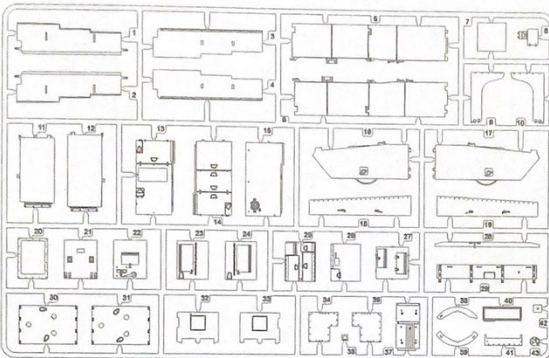

PARTS 部品图

A x 1

B x 1

E x 1

C x 2

D x 1

F x 1

M x 2

Q x 1

O x 2