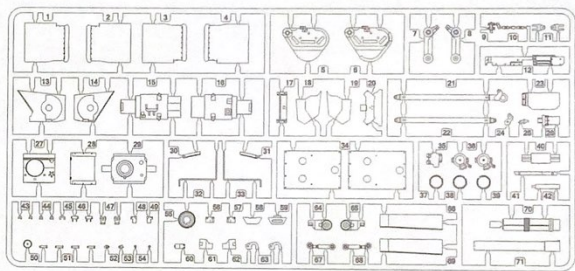

1/35 SCALE
5106
 Military Miniature Series

RFM
 RYEFIELD MODEL

M1A1 ABRAMS UKRAINE/POLAND

2in1 LIMITED EDITION

200+pieces Kontakt-1 ERA Bricks

ASSEMBLY ICONS

CAUTION!

Read carefully and fully understand the instructions before commencing assembly.
 Supervising adult should also read the instructions if a child assembles the model.
 When you used glue or paint, do not use near a naked flame, and use in a well-ventilated room.
 When assembling this kit, tools including knives are used. Extra care should be taken to avoid personal injury.
 Read and follow the instructions supplied with paints and/or cement. Use plastic cement and paints only.
 Keep out of reach of small children. Children must not be allowed to suck any part, or pull vinyl bag over the head.

在裝配前仔細閱讀說明並完全理解。小孩裝配時需成人看護且需仔細閱讀說明。
 使用膠水和油漆時，應遠離火源並打開窗戶保持空氣流通。
 製作時請格外注意工具刀和零件的鋒利尖銳部分，避免對身體造成傷害。
 在使用膠水和油漆前仔細閱讀注意事項，按照說明正確使用膠水和油漆。
 請將本品放在兒童接觸不到的地方，套件中的塑膠包裝袋會對兒童造成窒息的危險。

PARTS 部品图

A x 1

B x 1

E x 1

C x 2

D x 1

F x 1

M x 2

Q x 1

O x 2

PARTS 部品图

T x 1

V x 1

Lower Hull x1