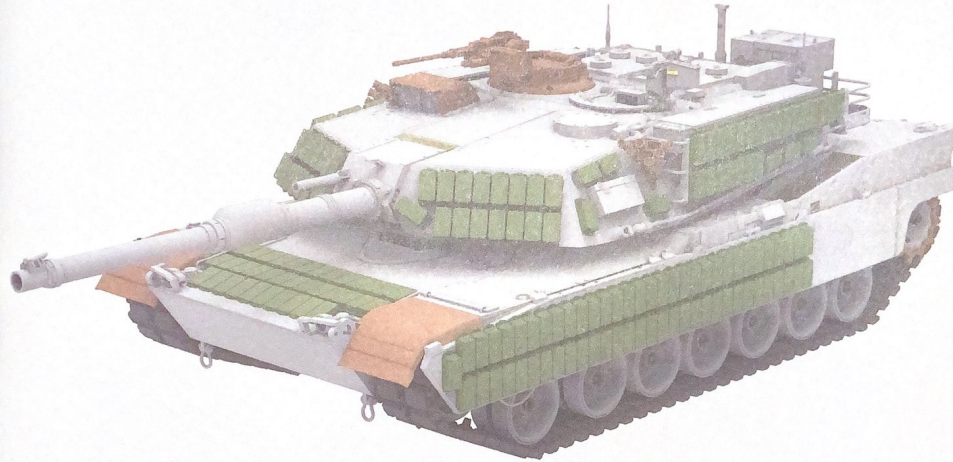

1/35 SCALE
5106
 Military Miniature Series

RFM
 RYEFIELD MODEL

M1A1 ABRAMS UKRAINE/POLAND

2in1 LIMITED EDITION

200+pieces Kontakt-1 ERA Bricks

ASSEMBLY ICONS

CAUTION!

Read carefully and fully understand the instructions before commencing assembly.
 Supervising adult should also read the instructions if a child assembles the model.
 When you used glue or paint, do not use near a naked flame, and use in a well-ventilated room.
 When assembling this kit, tools including knives are used. Extra care should be taken to avoid personal injury.
 Read and follow the instructions supplied with paints and/or cement. Use plastic cement and paints only.
 Keep out of reach of small children. Children must not be allowed to suck any part, or pull vinyl bag over the head.