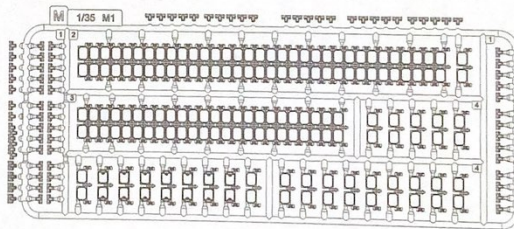

1/35 SCALE
5106
 Military Miniature Series

RFM
 RYEFIELD MODEL

M1A1 ABRAMS UKRAINE/POLAND

2in1 LIMITED EDITION

200+pieces Kontakt-1 ERA Bricks

ASSEMBLY ICONS

CAUTION!

Read carefully and fully understand the instructions before commencing assembly.
 Supervising adult should also read the instructions if a child assembles the model.
 When you used glue or paint, do not use near a naked flame, and use in a well-ventilated room.
 When assembling this kit, tools including knives are used. Extra care should be taken to avoid personal injury.
 Read and follow the instructions supplied with paints and/or cement. Use plastic cement and paints only.
 Keep out of reach of small children. Children must not be allowed to suck any part, or pull vinyl bag over the head.

F x 1

M x 2

Q x 1

O x 2

PARTS 部品图

T x 1

V x 1

Lower Hull x1