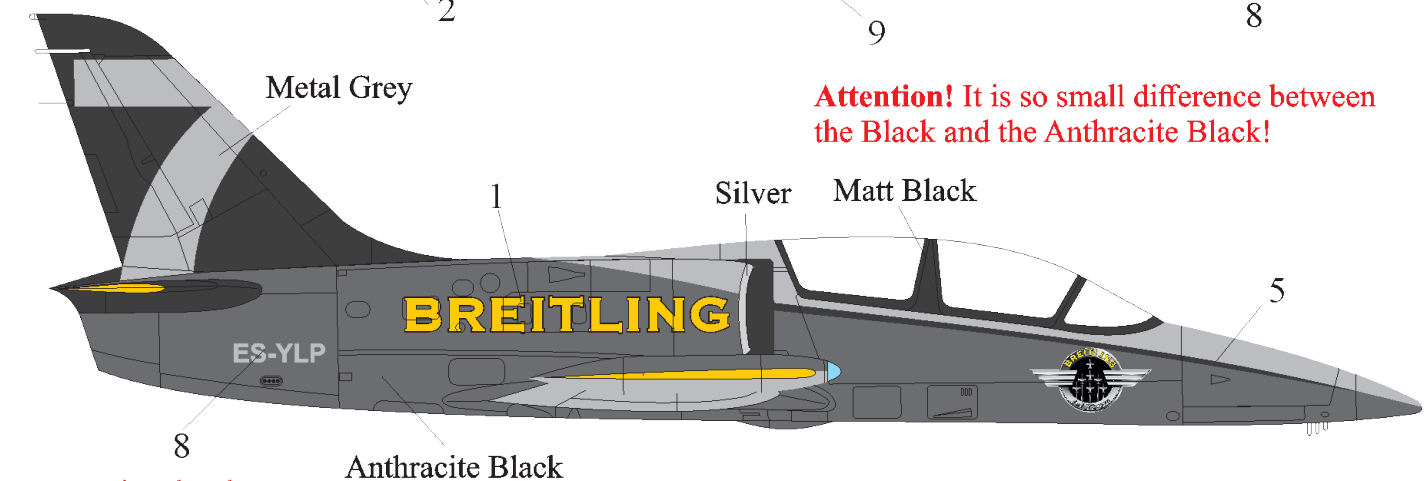

# L-39C Albatros "Breitling Team"

Download full guide from [www.uprise-decal.ru](http://www.uprise-decal.ru)

UR72155

UR48155

UR32155

# L-39C Albatros "Breitling Team"

**Attention!** It is so small difference between the Black and the Anthracite Black!