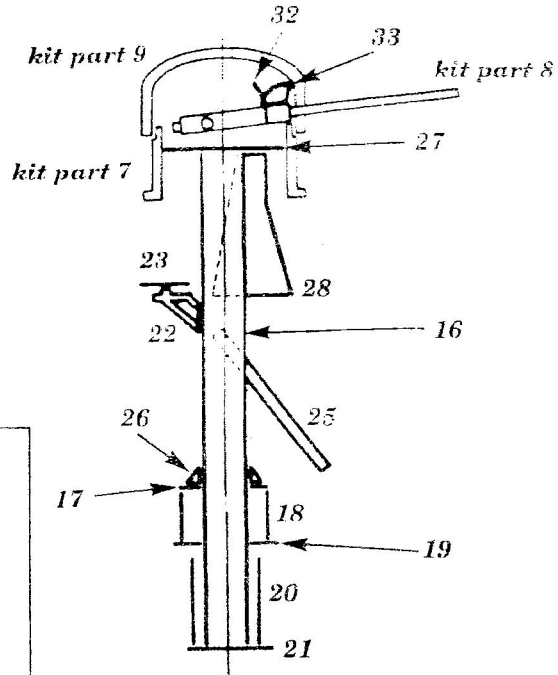

B - 25 H/J MITCHELL

72 140

1/72 scale detail set for ITALERI kit

-  OPPOSITE SIDE
-  REMOVE
-  BEND
-  REPLACE

BOMBARDIER POSITION

PILOTS COMPARTEMENT

COCKPIT LEFT SIDE

COCKPIT RIGHT SIDE

AMMUNITION BOXES

RIGHT

LEFT

A FRONT DOOR

TAIL GUNNERS COMPARTEMENT

DORSAL TURRET

REAR SIDE GUNNER POSITION

B REAR DOOR