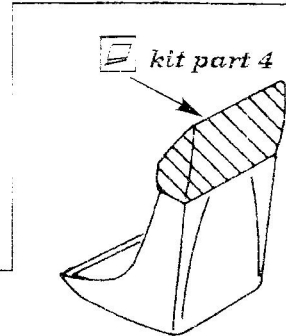

B - 25 H/J MITCHELL

72 140

1/72 scale detail set for ITALERI kit

-  OPPOSITE SIDE
-  REMOVE
-  BEND
-  REPLACE

BOMBARDIER POSITION

PILOTS COMPARTEMENT

COCKPIT LEFT SIDE

COCKPIT RIGHT SIDE

AMMUNITION BOXES

RIGHT

LEFT

A FRONT DOOR

TAIL GUNNERS COMPARTEMENT

DORSAL TURRET

REAR SIDE GUNNER POSITION

B REAR DOOR