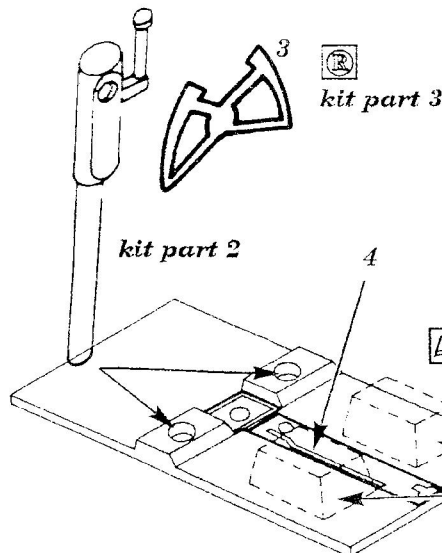

B - 25 H/J MITCHELL

72 140

1/72 scale detail set for ITALERI kit

-  OPPOSITE SIDE
-  REMOVE
-  BEND
-  REPLACE

BOMBARDIER POSITION

PILOTS COMPARTEMENT

COCKPIT LEFT SIDE

COCKPIT RIGHT SIDE

AMMUNITION BOXES

RIGHT

LEFT

A FRONT DOOR

TAIL GUNNERS COMPARTEMENT

DORSAL TURRET

REAR SIDE GUNNER POSITION

B REAR DOOR