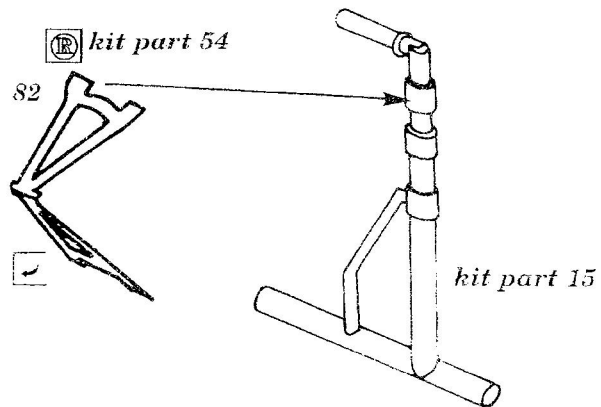

MAIN GEAR STRUT