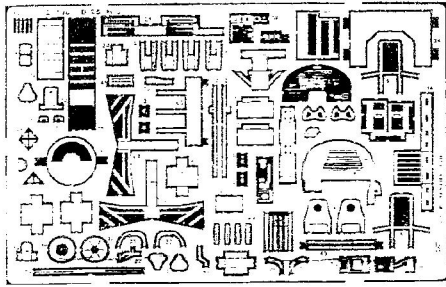

B - 25 H/J MITCHELL

72 140

1/72 scale detail set for ITALERI kit

-  OPPOSITE SIDE
-  REMOVE
-  BEND
-  REPLACE

BOMBARDIER POSITION

PILOTS COMPARTEMENT

COCKPIT LEFT SIDE

COCKPIT RIGHT SIDE

AMMUNITION BOXES

RIGHT

LEFT

A FRONT DOOR

TAIL GUNNERS COMPARTEMENT

DORSAL TURRET

REAR SIDE GUNNER POSITION

B REAR DOOR