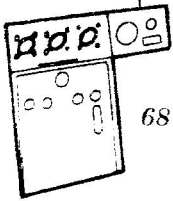

B - 25 H/J MITCHELL

72 140

1/72 scale detail set for ITALERI kit

-  OPPOSITE SIDE
-  REMOVE
-  BEND
-  REPLACE

BOMBARDIER POSITION

PILOTS COMPARTEMENT

COCKPIT LEFT SIDE

COCKPIT RIGHT SIDE

AMMUNITION BOXES

RIGHT

LEFT

A FRONT DOOR

TAIL GUNNERS COMPARTEMENT

DORSAL TURRET

REAR SIDE GUNNER POSITION

B REAR DOOR