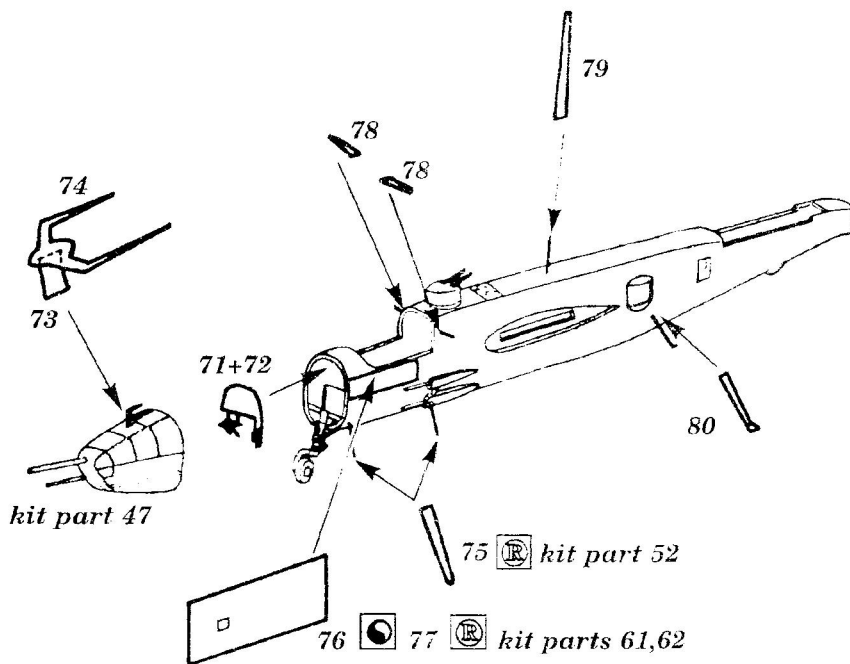

NOSE STRUT

MAIN GEAR STRUT

AERIALS

AERIALS and UC DOOR