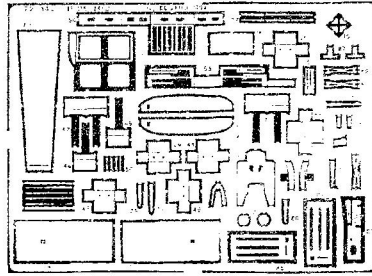

B - 25 H/J MITCHELL

72 140

1/72 scale detail set for ITALERI kit

-  OPPOSITE SIDE
-  REMOVE
-  BEND
-  REPLACE

BOMBARDIER POSITION

PILOTS COMPARTEMENT

COCKPIT LEFT SIDE

COCKPIT RIGHT SIDE

AMMUNITION BOXES

RIGHT

LEFT

A FRONT DOOR

TAIL GUNNERS COMPARTEMENT

DORSAL TURRET

REAR SIDE GUNNER POSITION

B REAR DOOR