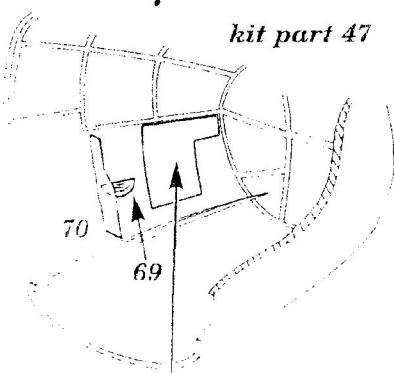

B - 25 H/J MITCHELL

72 140

1/72 scale detail set for ITALERI kit

-  OPPOSITE SIDE
-  REMOVE
-  BEND
-  REPLACE

BOMBARDIER POSITION

PILOTS COMPARTEMENT

COCKPIT LEFT SIDE

COCKPIT RIGHT SIDE

AMMUNITION BOXES

RIGHT

LEFT

A FRONT DOOR

TAIL GUNNERS COMPARTEMENT

DORSAL TURRET

REAR SIDE GUNNER POSITION

B REAR DOOR