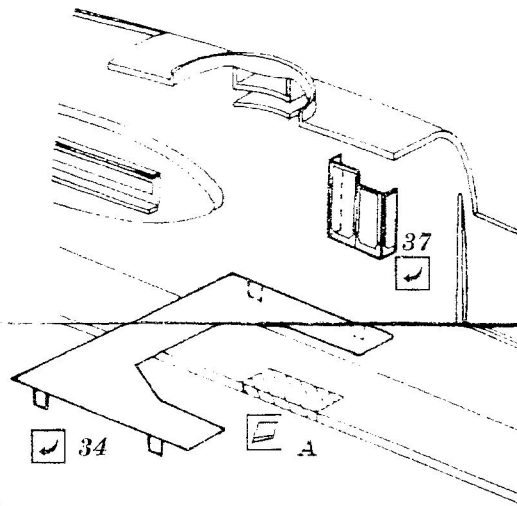

B - 25 H/J MITCHELL

72 140

1/72 scale detail set for ITALERI kit

-  OPPOSITE SIDE
-  REMOVE
-  BEND
-  REPLACE

BOMBARDIER POSITION

PILOTS COMPARTEMENT

COCKPIT LEFT SIDE

COCKPIT RIGHT SIDE

AMMUNITION BOXES

RIGHT

LEFT

A FRONT DOOR

TAIL GUNNERS COMPARTEMENT

DORSAL TURRET

REAR SIDE GUNNER POSITION

B REAR DOOR