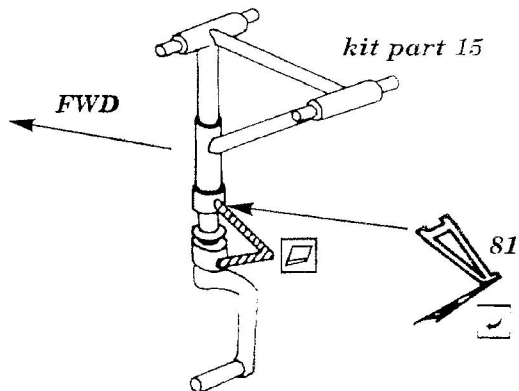

NOSE STRUT

MAIN GEAR STRUT

AERIALS

AERIALS and UC DOOR