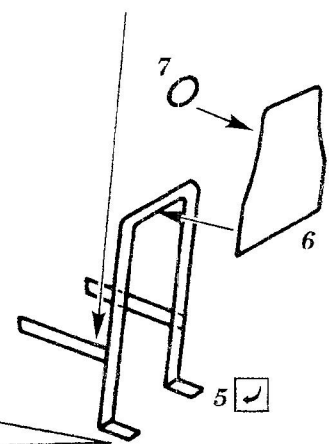

B - 25 H/J MITCHELL

72 140

1/72 scale detail set for ITALERI kit

-  OPPOSITE SIDE
-  REMOVE
-  BEND
-  REPLACE

BOMBARDIER POSITION

PILOTS COMPARTEMENT

COCKPIT LEFT SIDE

COCKPIT RIGHT SIDE

AMMUNITION BOXES

RIGHT

LEFT

A FRONT DOOR

TAIL GUNNERS COMPARTEMENT

DORSAL TURRET

REAR SIDE GUNNER POSITION

B REAR DOOR