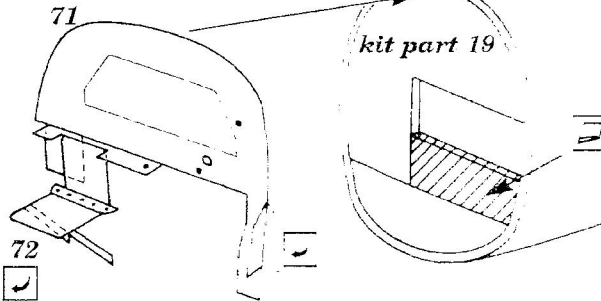

B - 25 H/J MITCHELL

72 140

1/72 scale detail set for ITALERI kit

-  OPPOSITE SIDE
-  REMOVE
-  BEND
-  REPLACE

BOMBARDIER POSITION

PILOTS COMPARTEMENT

COCKPIT LEFT SIDE

COCKPIT RIGHT SIDE

AMMUNITION BOXES

RIGHT

LEFT

A FRONT DOOR

TAIL GUNNERS COMPARTEMENT

DORSAL TURRET

REAR SIDE GUNNER POSITION

B REAR DOOR