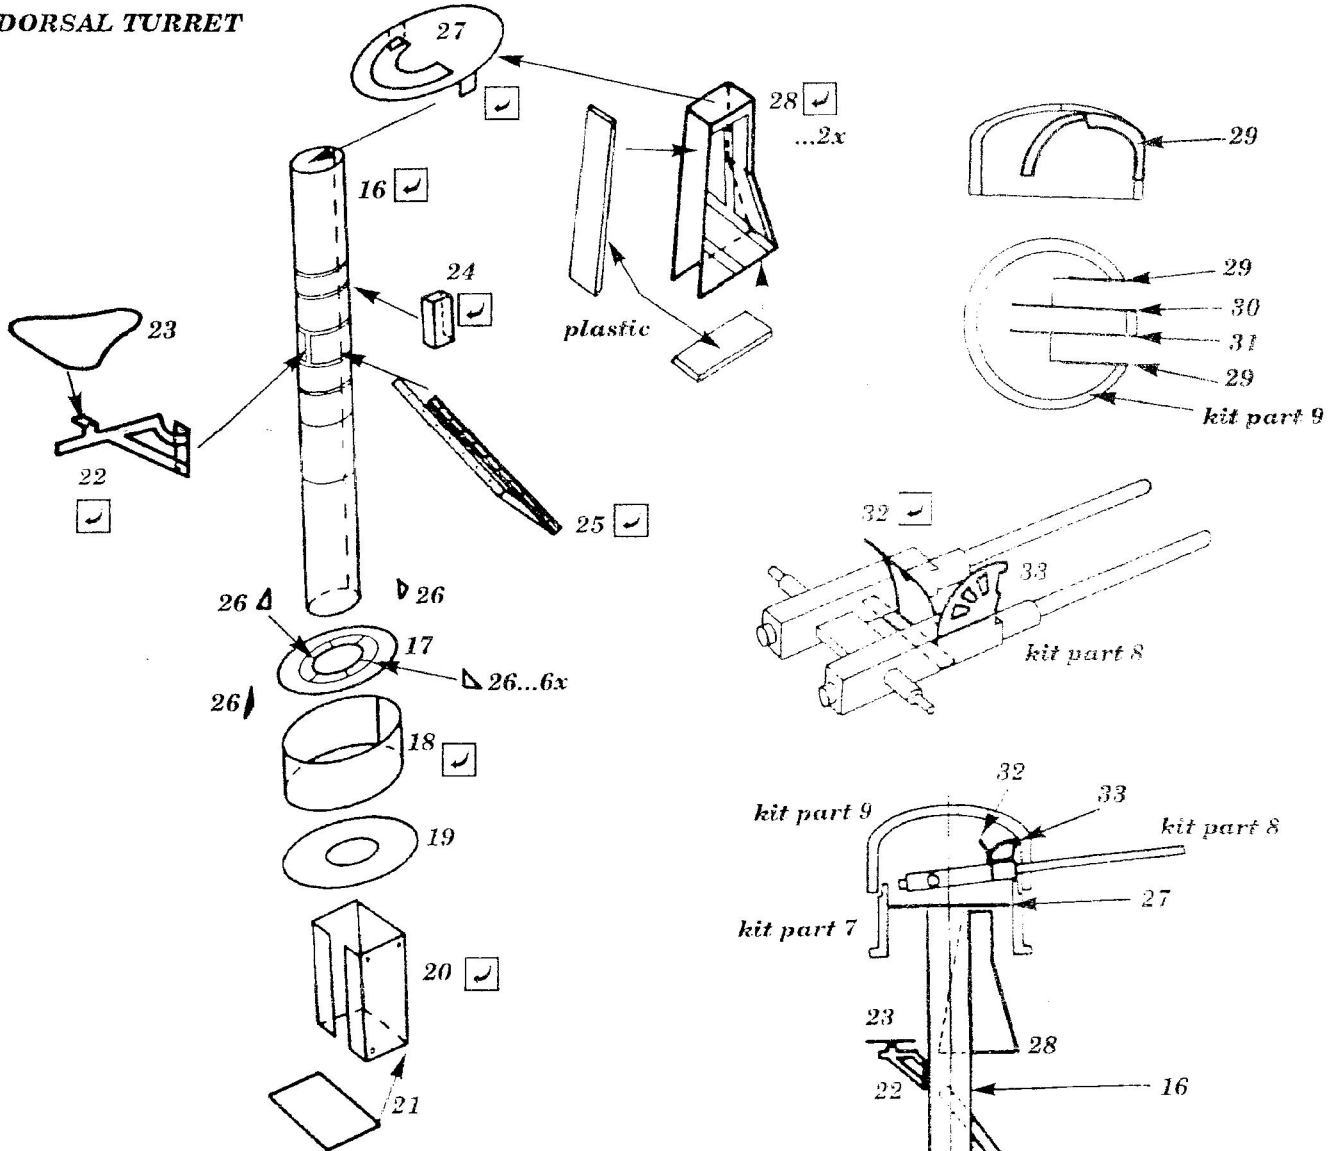

B - 25 H/J MITCHELL

72 140

1/72 scale detail set for ITALERI kit

-  OPPOSITE SIDE
-  REMOVE
-  BEND
-  REPLACE

BOMBARDIER POSITION

PILOTS COMPARTEMENT

COCKPIT LEFT SIDE

COCKPIT RIGHT SIDE

AMMUNITION BOXES

RIGHT

LEFT

A FRONT DOOR

TAIL GUNNERS COMPARTEMENT

DORSAL TURRET

REAR SIDE GUNNER POSITION

B REAR DOOR