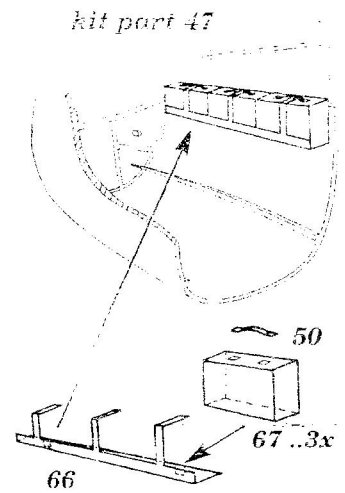

B - 25 H/J MITCHELL

72 140

1/72 scale detail set for ITALERI kit

-  OPPOSITE SIDE
-  REMOVE
-  BEND
-  REPLACE

BOMBARDIER POSITION

PILOTS COMPARTEMENT

COCKPIT LEFT SIDE

COCKPIT RIGHT SIDE

AMMUNITION BOXES

RIGHT

LEFT

A FRONT DOOR

TAIL GUNNERS COMPARTEMENT

DORSAL TURRET

REAR SIDE GUNNER POSITION

B REAR DOOR