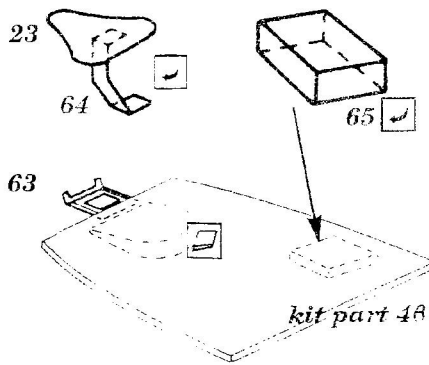

B - 25 H/J MITCHELL

72 140

1/72 scale detail set for ITALERI kit

-  OPPOSITE SIDE
-  REMOVE
-  BEND
-  REPLACE

BOMBARDIER POSITION

PILOTS COMPARTEMENT

COCKPIT LEFT SIDE

COCKPIT RIGHT SIDE

AMMUNITION BOXES

RIGHT

LEFT

A FRONT DOOR

TAIL GUNNERS COMPARTEMENT

DORSAL TURRET

REAR SIDE GUNNER POSITION

B REAR DOOR