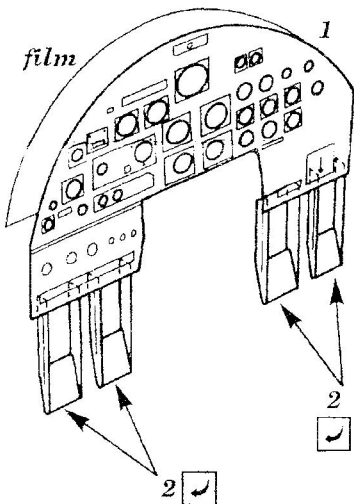

B - 25 H/J MITCHELL

72 140

1/72 scale detail set for ITALERI kit

-  OPPOSITE SIDE
-  REMOVE
-  BEND
-  REPLACE

BOMBARDIER POSITION

PILOTS COMPARTEMENT

COCKPIT LEFT SIDE

COCKPIT RIGHT SIDE

AMMUNITION BOXES

RIGHT

LEFT

A FRONT DOOR

TAIL GUNNERS COMPARTEMENT

DORSAL TURRET

REAR SIDE GUNNER POSITION

B REAR DOOR