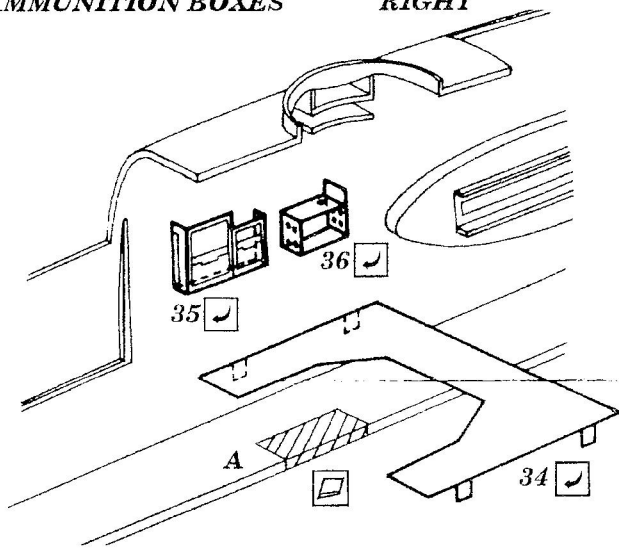

B - 25 H/J MITCHELL

72 140

1/72 scale detail set for ITALERI kit

-  OPPOSITE SIDE
-  REMOVE
-  BEND
-  REPLACE

BOMBARDIER POSITION

PILOTS COMPARTEMENT

COCKPIT LEFT SIDE

COCKPIT RIGHT SIDE

AMMUNITION BOXES

RIGHT

LEFT

A FRONT DOOR

TAIL GUNNERS COMPARTEMENT

DORSAL TURRET

REAR SIDE GUNNER POSITION

B REAR DOOR