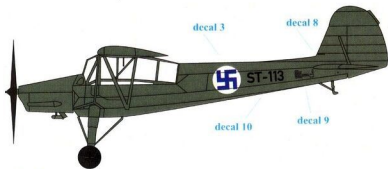

### ST-113 (1940)

Fi 156 K-1 Storch, ST-113 of Air Force HQ based at Helsinki Malmi in August 1940.

Overall colour 02 RLM-Grau.

decal 1

decal 1

decal 1

decal 1

RLM 02

### ST-112 (1942)

Fi 156 K-1 Storch, ST-112 of Air Force HQ based at Helsinki Malmi in March 1942.  
Upper side Olive Green, lower side aluminium dope.

 **Kenttävihreä**  
(Olive Green)  
FS 34096

 **Yellow**  
FS13538