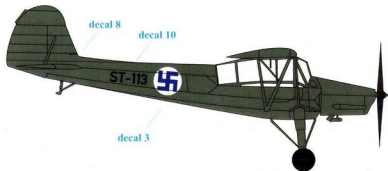

### ST-113 (1940)

Fi 156 K-1 Storch, ST-113 of Air Force HQ based at Helsinki Malmi in August 1940.

Overall colour 02 RLM-Grau.

decal 1

decal 1

decal 1

decal 1

RLM 02

### ST-112 (1942)

Fi 156 K-1 Storch, ST-112 of Air Force HQ based at Helsinki Malmi in March 1942.  
Upper side Olive Green, lower side aluminium dope.

 **Kenttävihreä**  
(Olive Green)  
FS 34096

 **Yellow**  
FS13538