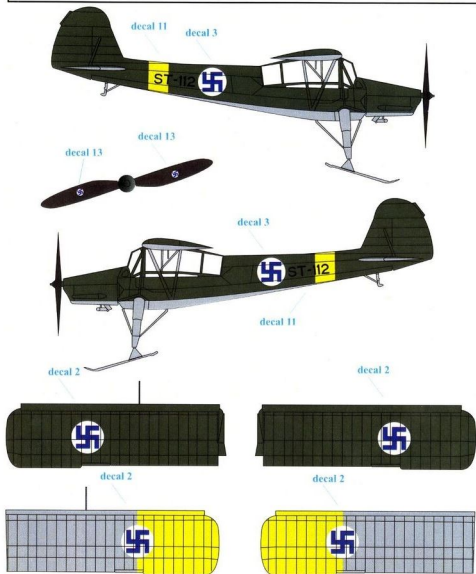

### ST-113 (1940)

Fi 156 K-1 Storch, ST-113 of Air Force HQ based at Helsinki Malmi in August 1940.

Overall colour 02 RLM-Grau.

decal 1

decal 1

decal 1

decal 1

RLM 02

### ST-112 (1942)

Fi 156 K-1 Storch, ST-112 of Air Force HQ based at Helsinki Malmi in March 1942.  
Upper side Olive Green, lower side aluminium dope.

 **Kenttävihreä**  
(Olive Green)  
FS 34096

 **Yellow**  
FS13538