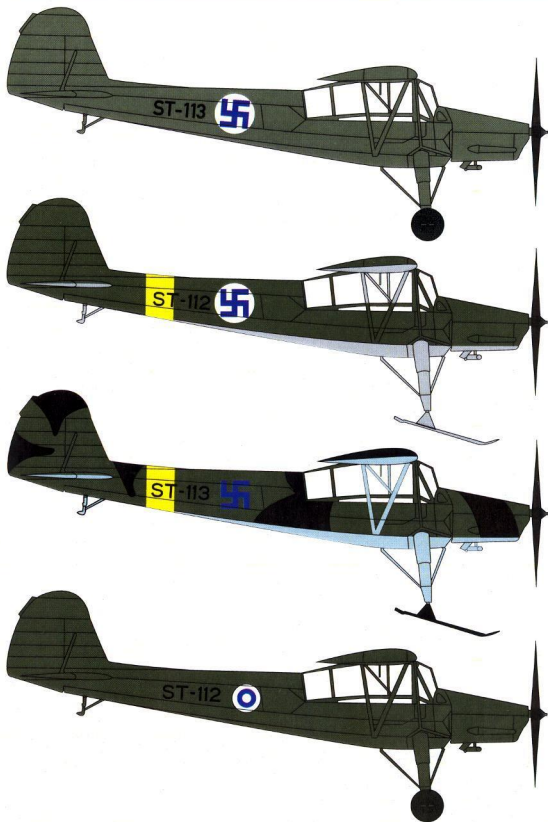

D72030

### ST-113 (1940)

Fi 156 K-1 Storch, ST-113 of Air Force HQ based at Helsinki Malmi in August 1940.

Overall colour 02 RLM-Grau.

decal 1

decal 1

decal 1

decal 1

RLM 02

### ST-112 (1942)

Fi 156 K-1 Storch, ST-112 of Air Force HQ based at Helsinki Malmi in March 1942.  
Upper side Olive Green, lower side aluminium dope.

 **Kenttävihreä**  
(Olive Green)  
FS 34096

 **Yellow**  
FS13538