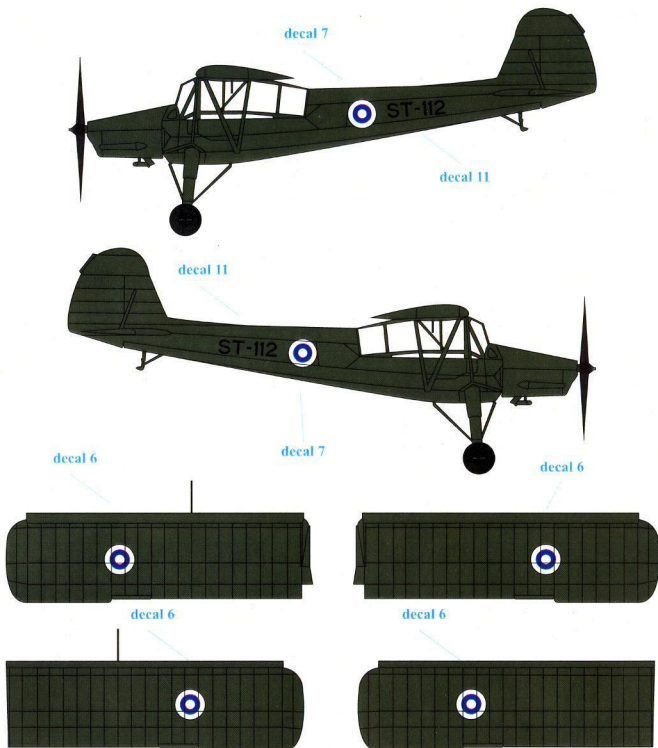

ST-112 (1950)

Fi 156 K-1 Storch, ST-112 of Air Force HQ based at Helsinki Malmi in June 1950.
Overall colour Olive Green.

Kenttävihreä
(Olive Green)
FS 34096