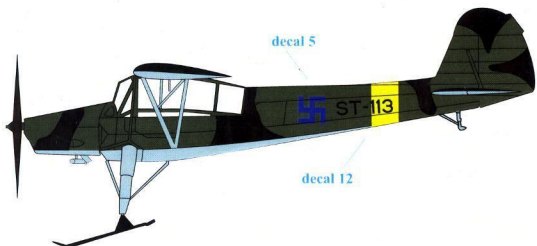

ST-113 (1942)

Fi 156 K-1 Storch, ST-113 of LeLv 14 based at Tiiksjärvi in December 1942.

Upper side in Warpaint of Olive Green and Black,
lower side in Light Blue-Grey (RLM 65)

RLM65

Kenttävihreä
(Olive Green)
FS 34096

Black

Yellow
FS13538