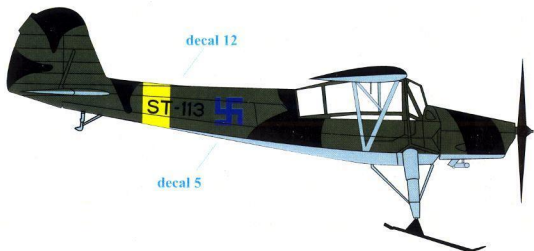

ST-113 (1942)

Fi 156 K-1 Storch, ST-113 of LeLv 14 based at Tiiksjärvi in December 1942.

Upper side in Warpaint of Olive Green and Black,
lower side in Light Blue-Grey (RLM 65)

RLM65

Kenttävihreä
(Olive Green)
FS 34096

Black

Yellow
FS13538