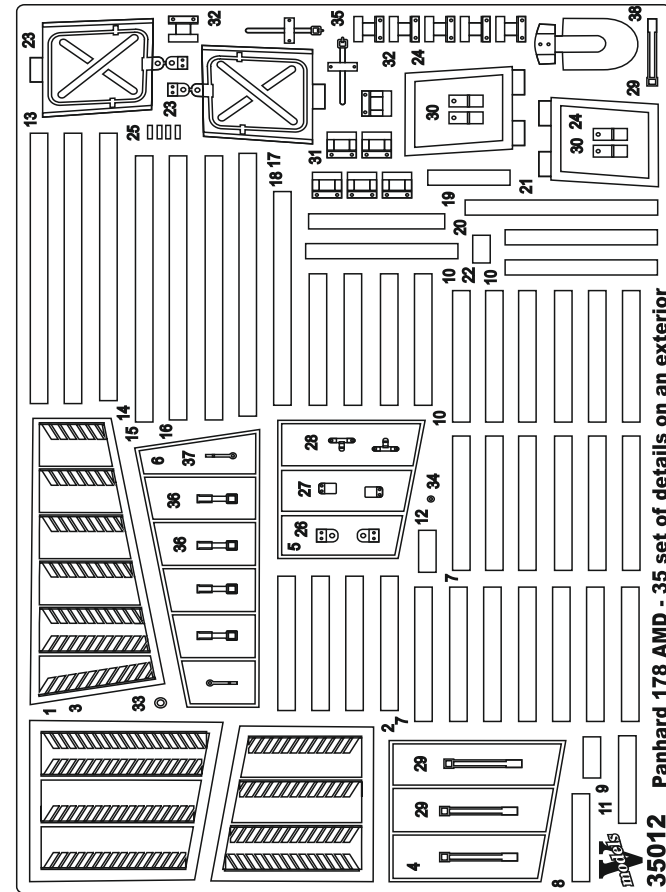

12

13

14

Bend

Glue

Symmetrical assembly

Remove

Press

Use the abrasive

**Panhard 178 AMD - 35 set of details
on an exterior**
("ICM" model kit)

35012

1/35

35012 Panhard 178 AMD - 35 set of details on an exterior

<http://vmodels-art.com/>
vmodels2015@gmail.com
 +38 066 05 08 131

1

2

3

4

5

6

7

8

9

10

11