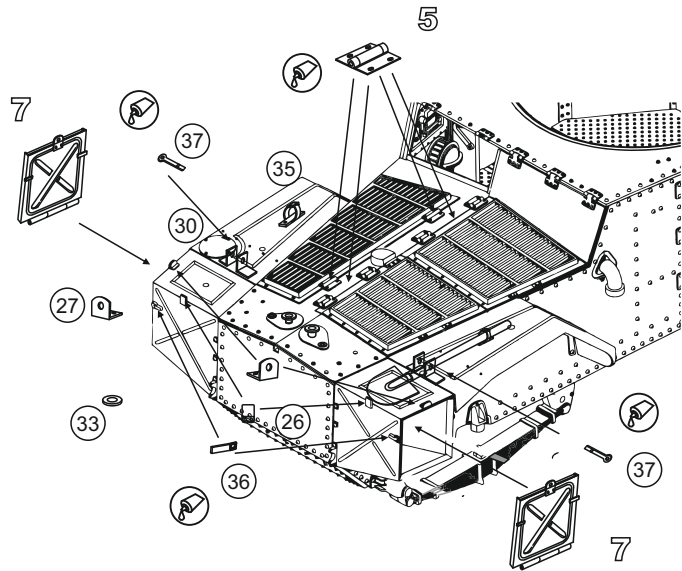

12

13

14

Bend

Glue

Symmetrical assembly

Remove

Press

Use the abrasive

**Panhard 178 AMD - 35 set of details
on an exterior**
("ICM" model kit)

35012

1/35

35012 Panhard 178 AMD - 35 set of details on an exterior

<http://vmodels-art.com/>
vmodels2015@gmail.com
 +38 066 05 08 131