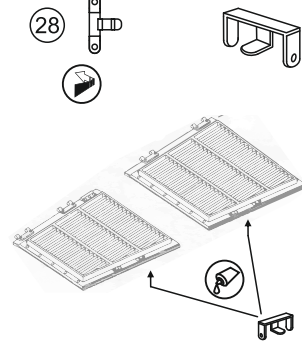

12

13

14

Bend

Glue

Symmetrical assembly

Remove

Press

Use the abrasive

**Panhard 178 AMD - 35 set of details
on an exterior**
("ICM" model kit)

35012

1/35

35012 Panhard 178 AMD - 35 set of details on an exterior

<http://vmodels-art.com/>
vmodels2015@gmail.com
 +38 066 05 08 131