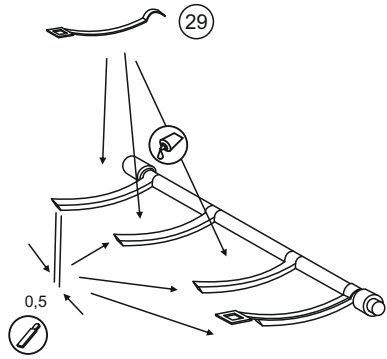

12

13

14

Bend

Glue

Symmetrical assembly

Remove

Press

Use the abrasive

**Panhard 178 AMD - 35 set of details
on an exterior**
("ICM" model kit)

35012

1/35

35012 Panhard 178 AMD - 35 set of details on an exterior

<http://vmodels-art.com/>
vmodels2015@gmail.com
 +38 066 05 08 131