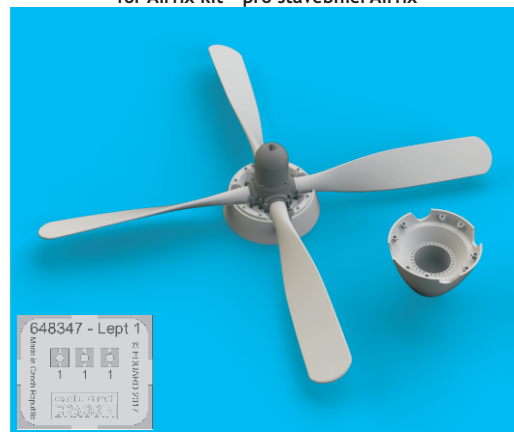

648 360 P-51D Hamilton Standard uncuffed propeller

for Airfix kit - pro stavebnici Airfix

1/48 scale

COLOURS

GSI Creos (GUNZE)			Mr.METAL COLOR	
AQUEOUS	Mr.COLOR			
H 8	C 8	SILVER		
H12	C33	FLAT BLACK		
	C351	ZINC-CHROMATE		

eduard

435 21 Obrnice 170
Czech Republic

www.eduard.com

648 360 P-51D Hamilton Standard uncuffed 1/48 propeller

for Airfix kit - pro stavebnici Airfix

BRASSIN

BRASSIN

eduard

BEST BRASS AROUND!

- | | | |
|---------------------------|---------------------|---|
| REMOVE
ODSTRANIT | BEND
OHNOUT | SYMMETRICAL ASSEMBLY
SYMETRICKÁ MONTÁŽ |
| GRIND
OBROUSIT | OPTION
VOLBA | SCRIBE THE PANEL AND HOLES
RYTÍ |
| DRILL HOLE
VRTÁT OTVOR | REPLACE
NAHRADIT | REVERSE SIDE
OTOČIT |