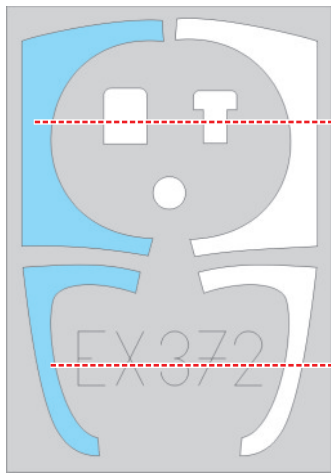

eduard
MASK

F-5A 1/48

The die-cut mask for accurate canopy frame painting of the
Kinetic scale 1/48 KIT

EX 372

1.)

2.)

3.)

LIQUID MASK