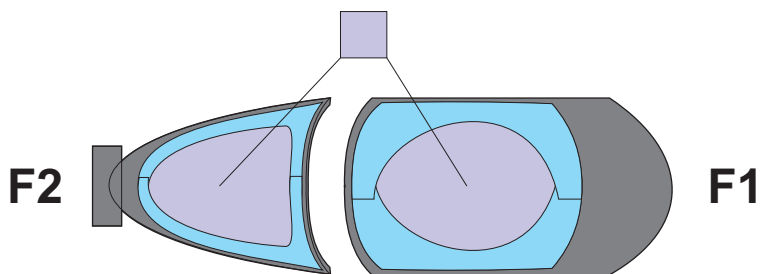

eduard
MASK

F-5A 1/48

The die-cut mask for accurate canopy frame painting of the
Kinetic scale 1/48 KIT

EX 372

1.)

2.)

3.)

LIQUID MASK