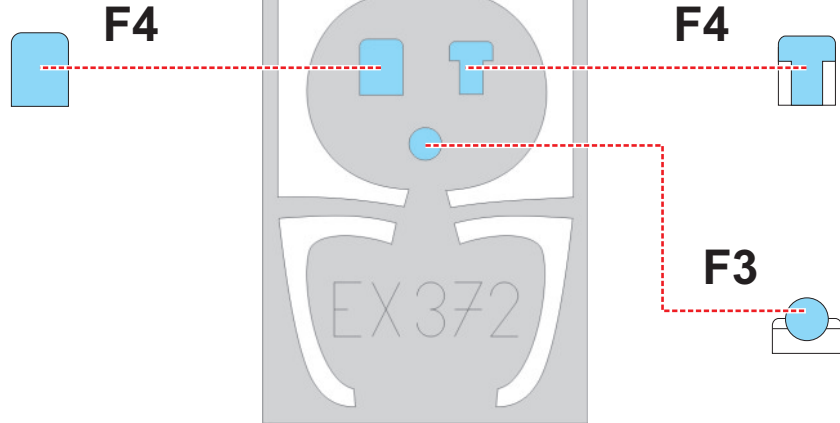

eduard
MASK

F-5A 1/48

The die-cut mask for accurate canopy frame painting of the
Kinetic scale 1/48 KIT

EX 372

1.)

2.)

3.)

LIQUID MASK