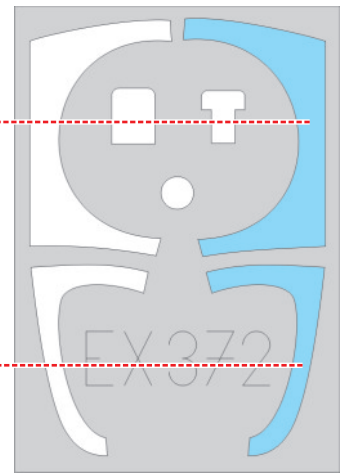

eduard
MASK

F-5A 1/48

The die-cut mask for accurate canopy frame painting of the
Kinetic scale 1/48 KIT

EX 372

1.)

2.)

3.)

LIQUID MASK