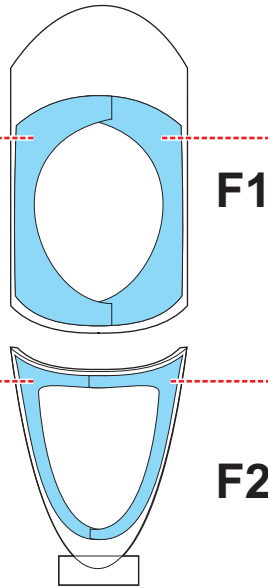

eduard
MASK

F-5A 1/48

The die-cut mask for accurate canopy frame painting of the
Kinetic scale 1/48 KIT

EX 372

1.)

2.)

3.)

LIQUID MASK