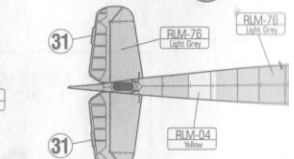

Decoration z Pintura

RLM	Master Paint	Humbrol	Revell	Gunze Sangyo	Model Master	PL	CZ	GB	D	F	I	ESP	JAP	RLM/FS	Master Paint	Humbrol	Revell	Gunze Sangyo	Model Master	PL	CZ	GB	D	F	I						
02		70		SZARY	RLM 02	SEDA	RLM 02	GREY	RLM 02	GRAU	RLM 02	GRIS	RLM 02	GRIGIO	RLM 02	GRIS	RLM 02	グレイ	RLM 02	66	4779	CZARNO-SZARY	CERNOSEDA	66	BLACK	SHWARZGRAU	66	NOIRGRIS	66	NERO	
04		12		ZOLTA	RLM 04	ZLUTA	RLM 04	YELLOW	RLM 04	GELB	RLM 04	JAUNE	RLM 04	GIALLO	RLM 04	AMARILLO	RLM 04	イエロ	(黄)	79	4789	PIASKOWO-ZOLTA	PISKOVE ZLUTA		SANDY BROWN	SANDGELB	RLM 79	BRUN SABLE		SAB	
21		4		BIALY	RLM 21	BILA	RLM 21	WHITE	RLM 21	WEISS	RLM 21	BLANC	RLM 21	BIANCO	RLM 21	BLANCO	RLM 21	ホワイト		84	4794	SZARO-NIEBIESKI	SEDOMODRA		GREYISH BLUE	BLAUGRAU		GRIS-BLEU		CRV	
22		7		CZARNY	RLM 22	CERNA	RLM 22	BLACK	RLM 22	SCHWARZ	RLM 22	NOIR	RLM 22	NERO	RLM 22	NERO	RLM 22	ブラック			25	4658	NIEBIESKI	NEBESKA MOD.		CLEAR BLUE	BLAU REIN		BLEU CLAIR		BLU
23				CZERWONY	RLM 23	CERVENA	RLM 23	RED	RLM 23	ROT	RLM 23	ROUGE	RLM 23	ROSSO	RLM 23	ROSSO	RLM 23	クラレット	(赤)	74	4784	SZARO-ZIELONY	ZELENOMODRA		GREY GREEN	GRAU GRUN		GRIS VERT		CRV	
70		67		CZARNO-ZIELONY	RLM 70	CERNOZELENA	RLM 70	BLACK GREEN	RLM 70	SCHWARZGRUN	RLM 70	VERT NOIR	RLM 70	VERDE SCURO	RLM 70	VERDE NEGRO	RLM 70	ブラックグリーン				4784	INDIECKO ZIELONY	ZELENOMODRA		BLUE GREEN	GRUN BLAU		VERT BLEU		CRV