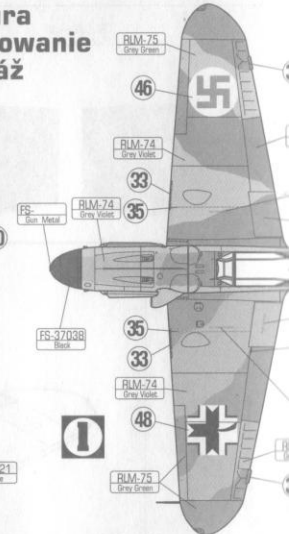

Decoration z Pintura

RLM	Master Paint	Humbrol	Revell	Gunze Sangyo	Model Master	PL	CZ	GB	D	F	I	ESP	JAP	RLM/FS	Master Paint	Humbrol	Revell	Gunze Sangyo	Model Master	PL	CZ	GB	D	F	I						
02		70		SZARY	RLM 02	SEDA	RLM 02	GREY	RLM 02	GRAU	RLM 02	GRIS	RLM 02	GRIGIO	RLM 02	GRIS	RLM 02	グレイ	RLM 02	66	4779	CZARNO-SZARY	CERNOSEDA	66	BLACK	SHWARZGRAU	66	NOIRGRIS	66	NERO	
04		12		ZOLTA	RLM 04	ZLUTA	RLM 04	YELLOW	RLM 04	GELB	RLM 04	JAUNE	RLM 04	GIALLO	RLM 04	AMARILLO	RLM 04	イエロ	(黄)	79	4789	PIASKOWO-ZOLTA	PISKOVE ZLUTA		SANDY BROWN	SANDGELB	RLM 79	BRUN SABLE		SAB	
21		4		BIALY	RLM 21	BILA	RLM 21	WHITE	RLM 21	WEISS	RLM 21	BLANC	RLM 21	BIANCO	RLM 21	BLANCO	RLM 21	ホワイト		84	4794	SZARO-NIEBIESKI	SEDOMODRA		GREYISH BLUE	BLAUGRAU		GRIS-BLEU		CRV	
22		7		CZARNY	RLM 22	CERNA	RLM 22	BLACK	RLM 22	SCHWARZ	RLM 22	NOIR	RLM 22	NERO	RLM 22	NERO	RLM 22	ブラック			25	4658	NIEBIESKI	NEBESKA MOD.		CLEAR BLUE	BLAU REIN		BLEU CLAIR		BLU
23				CZERWONY	RLM 23	CERVENA	RLM 23	RED	RLM 23	ROT	RLM 23	ROUGE	RLM 23	ROSSO	RLM 23	ROSSO	RLM 23	クラレット	(赤)	74	4784	SZARO-ZIELONY	ZELENOMODRA		GREY GREEN	GRAU GRUN		GRIS VERT		CRV	
70		67		CZARNO-ZIELONY	RLM 70	CERNOZELENA	RLM 70	BLACK GREEN	RLM 70	SCHWARZGRUN	RLM 70	VERT NOIR	RLM 70	VERDE SCURO	RLM 70	VERDE NEGRO	RLM 70	ブラックグリーン				4784	INDIECKO ZIELONY	ZELENOMODRA		BLUE GREEN	GRUN BLAU		VERT BLEU		CRV