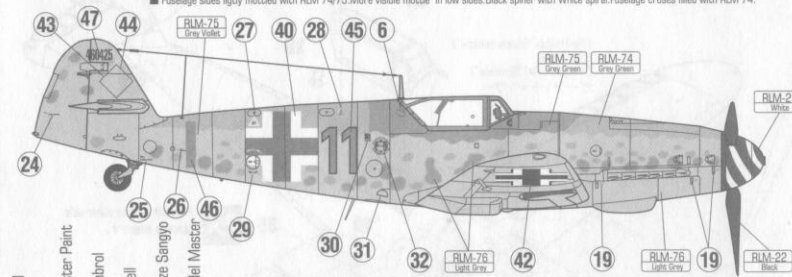

2 BF-109 G-14 3rd Luftflotte
France,April,1944