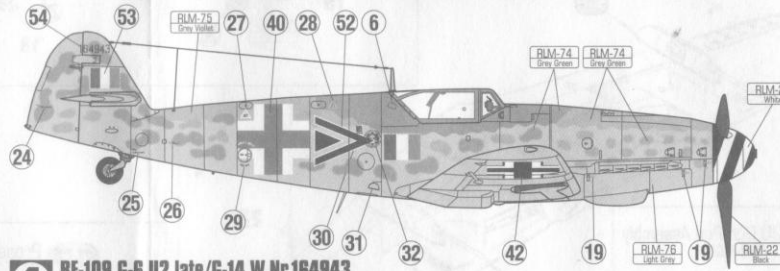

Markierungen und Bemalung

Decoration et Peinture
Marchio & Pittura

3 BF-109 G-14 W.Nr.434444 Magg.Moiani
Deputy Co of IInd Gruppo Caccia,Italy,Europe 1944