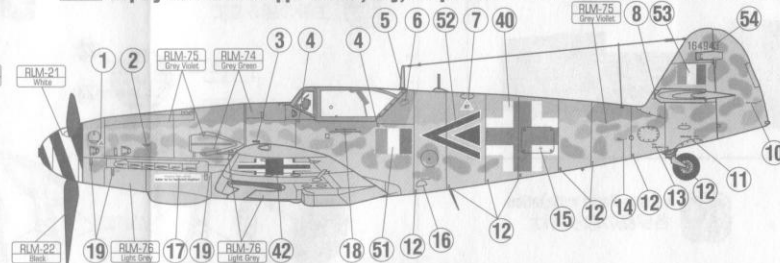

Malowanie i Oznakowanie
Označení a Kamufláž

Markierungen und Bemalung

Decoration et Peinture
Marchio & Pittura

3 BF-109 G-14 W.Nr.434444 Magg.Moiani
Deputy Co of IInd Gruppo Caccia,Italy,Europe 1944