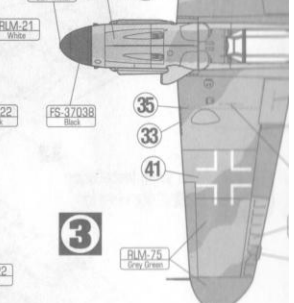

Decoration z Pintura

RLM	Master Paint	Humbrol	Revell	Gunze Sangyo	Model Master	PL	CZ	GB	D	F	I	ESP	JAP	RLM/FS	Master Paint	Humbrol	Revell	Gunze Sangyo	Model Master	PL	CZ	GB	D	F	I						
02		70		SZARY	RLM 02	SEDA	RLM 02	GREY	RLM 02	GRAU	RLM 02	GRIS	RLM 02	GRIGIO	RLM 02	GRIS	RLM 02	グレイ	RLM 02	66	4779	CZARNO-SZARY	CERNOSEDA	66	BLACK	SHWARZGRAU	66	NOIRGRIS	66	NERO	
04		12		ZOLTA	RLM 04	ZLUTA	RLM 04	YELLOW	RLM 04	GELB	RLM 04	JAUNE	RLM 04	GIALLO	RLM 04	AMARILLO	RLM 04	イエロ	(黄)	79	4789	PIASKOWO-ZOLTA	PISKOVE ZLUTA		SANDY BROWN	SANDGELB	RLM 79	BRUN SABLE		SAB	
21		4		BIALY	RLM 21	BILA	RLM 21	WHITE	RLM 21	WEISS	RLM 21	BLANC	RLM 21	BIANCO	RLM 21	BLANCO	RLM 21	ホワイト		84	4794	SZARO-NIEBIESKI	SEDOMODRA		GREYISH BLUE	BLAUGRAU		GRIS-BLEU		CRV	
22		7		CZARNY	RLM 22	CERNA	RLM 22	BLACK	RLM 22	SCHWARZ	RLM 22	NOIR	RLM 22	NERO	RLM 22	NERO	RLM 22	ブラック			25	4658	NIEBIESKI	NEBESKA MOD.		CLEAR BLUE	BLAU REIN		BLEU CLAIR		BLU
23				CZERWONY	RLM 23	CERVENA	RLM 23	RED	RLM 23	ROT	RLM 23	ROUGE	RLM 23	ROSSO	RLM 23	ROSSO	RLM 23	クラレット	(赤)	74	4784	SZARO-ZIELONY	ZELENOMODRA		GREY GREEN	GRAU GRUN		GRIS VERT		CRV	
70		67		CZARNO-ZIELONY	RLM 70	CERNOZELENA	RLM 70	BLACK GREEN	RLM 70	SCHWARZGRUN	RLM 70	VERT NOIR	RLM 70	VERDE SCURO	RLM 70	VERDE NEGRO	RLM 70	ブラックグリーン				4784	INDIECKO ZIELONY	ZELENOMODRA		BLUE GREEN	GRUN BLAU		VERT BLEU		CRV