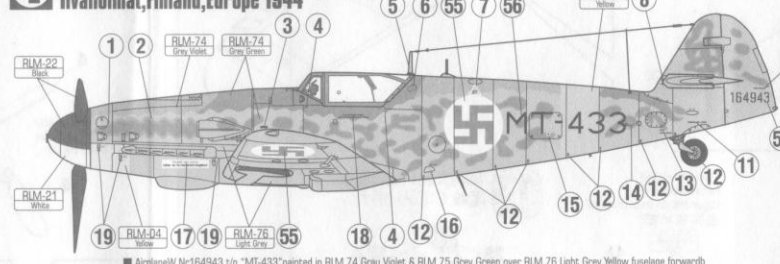

4 BF-109 G-6 U2 late,G-14 W.Nr.164943
Ilvailoimat,Finland,Europe 1944