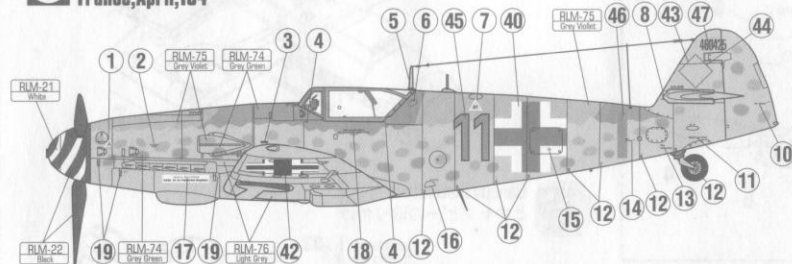

2 BF-109 G-14 3rd Luftflotte
France,April,1944