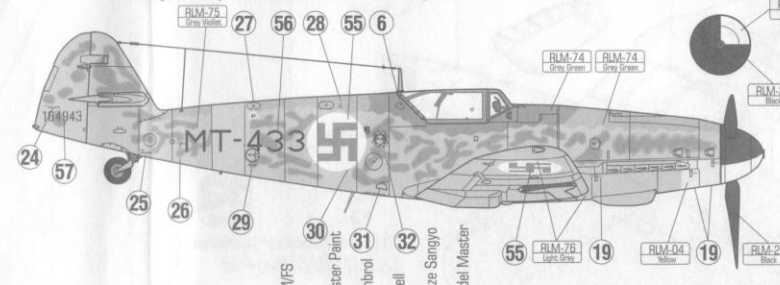

4 BF-109 G-6 U2 late,G-14 W.Nr.164943
Ilvailoimat,Finland,Europe 1944