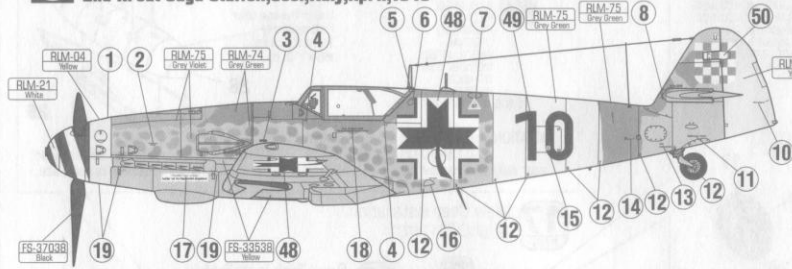

Decoration et Peinture
Marchio & Pittura

Marking & Painting

1 BF-109 G-14 Fw.Cekovic
2nd Croat Jagd Staffel.,Jesi,Italy,April,1945