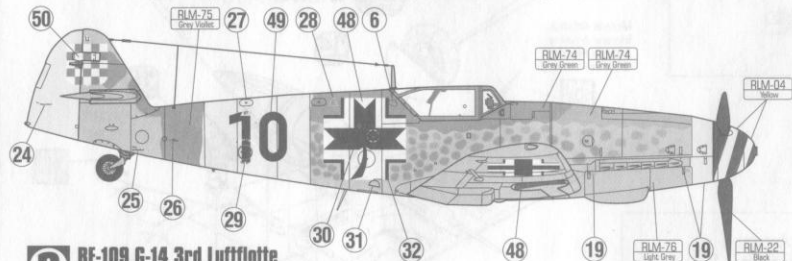

Marking & Painting

1 BF-109 G-14 Fw.Cekovic
2nd Croat Jagd Staffel.,Jesi,Italy,April,1945