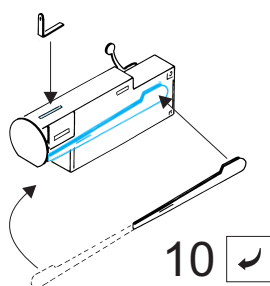

Spandau Guns WW.I

eduard

72 422

- SYMETRICAL ASSEMBLY
  SYMETRICKÁ MONTÁ
- REMOVE
  ODSTRANIT
- BEND
  OHNOUT
- REPLACE
  NAHRADIT
- GRIND
  OBROUSIT
- OPTION
  VOLBA

PLASTIC ROD IS NOT INCLUDED IN THIS DETAIL SET.

1

1

7

10

$\phi 1,2\text{ mm}$ 9

2

plastic rod
 $\phi 0,2\text{ mm X }0,5\text{ mm}$

4

9

12

12

11

5

11