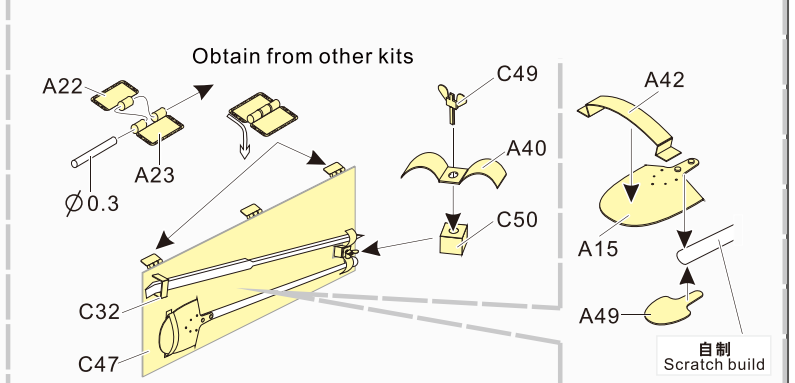

1/35 MILITARY MINIATURE VEHICLE UPGRADE SERIES PE351184

1/35 MILITARY MINIATURE VEHICLE UPGRADE SERIES PE351184

<http://www.voyagermodel.com/productdetails.asp?itemid=PE351184>

**VOYAGER
MODEL**

更多PE351184样品照片参考请扫一扫
MORE PICTUER OF PE 351184
REFERENCE SCAN HERE

VOYAGERMODEL® 无微不至 极尽享受	
Recommended item	
Pe351085	
PEA 156	WWII German Elefant/Ferdinant/ Sturmiger/Tiger (P) Large Conical Bolts
VBS 0128	WWII German Elefant/Ferdinand Barrel w/Mantlet

1/35 MILITARY MINIATURE VEHICLE UPGRADE SERIES PE351184