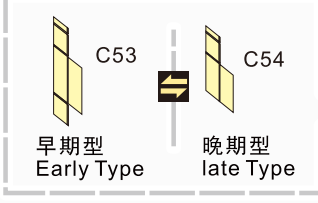

1/35 MILITARY MINIATURE VEHICLE UPGRADE SERIES PE351184