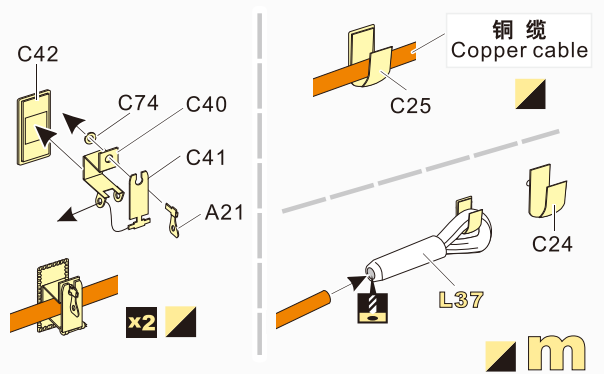

1/35 MILITARY MINIATURE VEHICLE UPGRADE SERIES PE351184