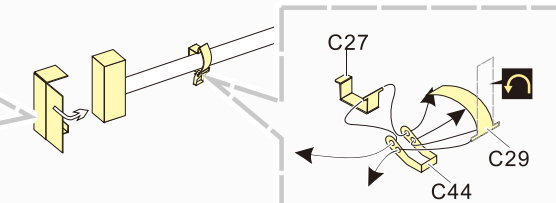

1/35 MILITARY MINIATURE VEHICLE UPGRADE SERIES PE351184