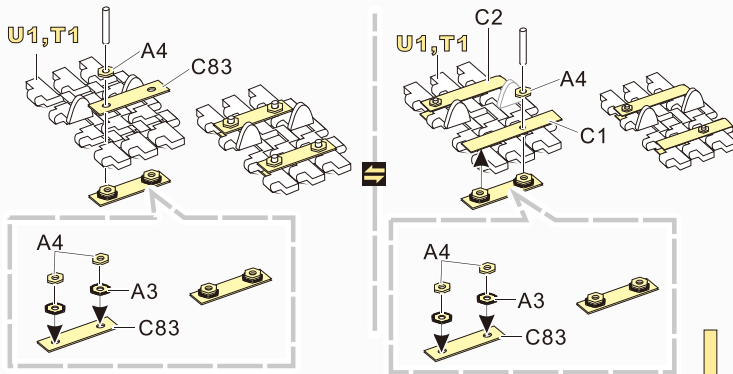

1/35 MILITARY MINIATURE VEHICLE UPGRADE SERIES PE351184

1/35 MILITARY MINIATURE VEHICLE UPGRADE SERIES PE351184

<http://www.voyagermodel.com/productdetails.asp?itemid=PE351184>

**VOYAGER
MODEL**

更多PE351184样品照片参考请扫一扫
MORE PICTUER OF PE 351184
REFERENCE SCAN HERE

VOYAGERMODEL® 无微不至 极尽享受	
Recommended item	
Pe351085	
PEA 156	WWII German Elefant/Ferdinant/ Sturmiger/Tiger (P) Large Conical Bolts
VBS 0128	WWII German Elefant/Ferdinand Barrel w/Mantlet

1/35 MILITARY MINIATURE VEHICLE UPGRADE SERIES PE351184

1/35 MILITARY MINIATURE VEHICLE UPGRADE SERIES PE351184

1/35 MILITARY MINIATURE VEHICLE UPGRADE SERIES PE351184

早期型
Early Type

晚期型
late Type

VOYAGERMODEL[®] 无微不至 极尽享受
The Best Upgrade Solution

Recommended item	
PE 35848	WWII German Panzerkampfwagen VI (P) No.003 Ver 2.0
PE 35932	WWII German Panzerkampfwagen VI (P)
PE 35427	WWII German KINGTIGER VK.45.02(P)/H/V 2IN1
PE 35291	WWII German Sd.Kfz. 184 Ferdinand
PE 35290	WWII German Sd.Kfz. 184 Elefant
PE 35520	WWII German Sd.Kfz. 184 Elefant Tank destroyer
PE 35059	WWII German Bergepanzer Tiger(P)