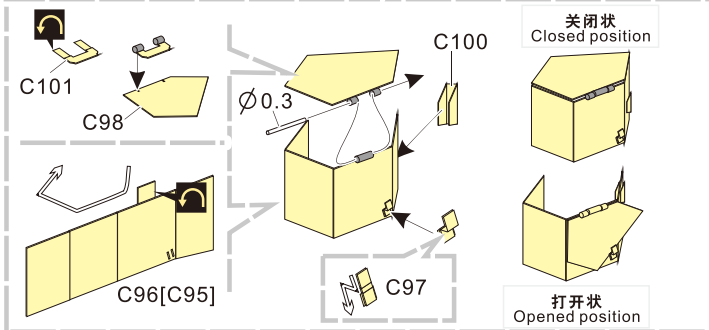

1/35 MILITARY MINIATURE VEHICLE UPGRADE SERIES PE351184

1/35 MILITARY MINIATURE VEHICLE UPGRADE SERIES PE351184

早期型
Early Type

晚期型
late Type

VOYAGERMODEL[®] 无微不至 极尽享受
The Best Upgrade Solution

Recommended item	
PE 35848	WWII German Panzerkampfwagen VI (P) No.003 Ver 2.0
PE 35932	WWII German Panzerkampfwagen VI (P)
PE 35427	WWII German KINGTIGER VK.45.02(P)/H/V 2IN1
PE 35291	WWII German Sd.Kfz. 184 Ferdinand
PE 35290	WWII German Sd.Kfz. 184 Elefant
PE 35520	WWII German Sd.Kfz. 184 Elefant Tank destroyer
PE 35059	WWII German Bergepanzer Tiger(P)