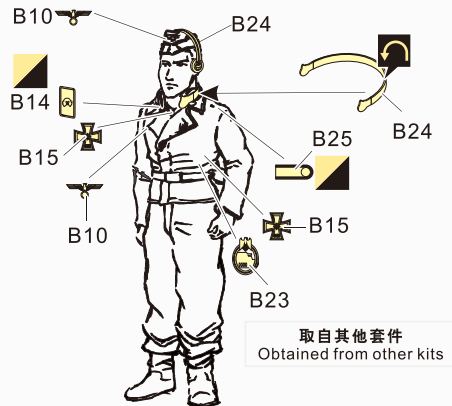

1/35 MILITARY MINIATURE VEHICLE UPGRADE SERIES PE351184