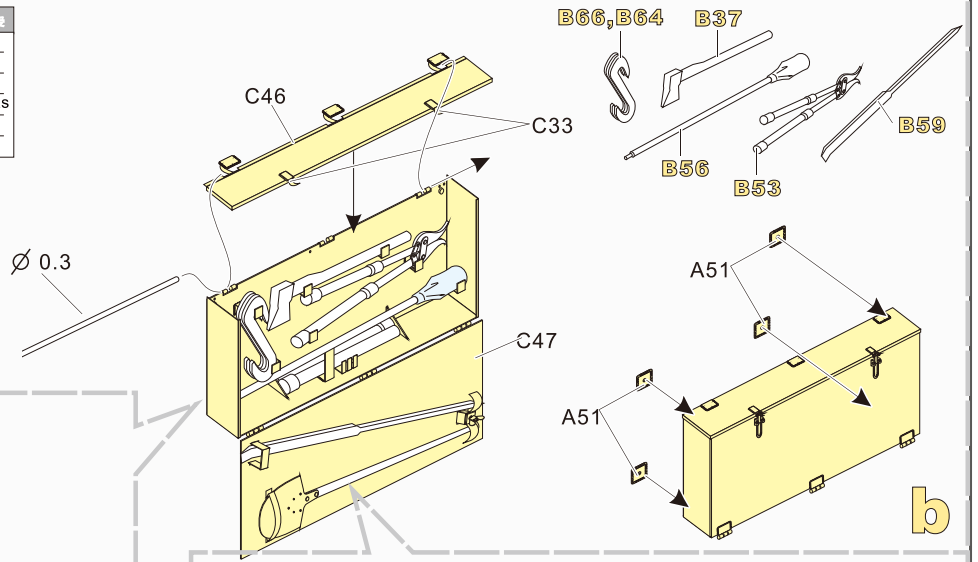

1/35 MILITARY MINIATURE VEHICLE UPGRADE SERIES PE351184

1/35 MILITARY MINIATURE VEHICLE UPGRADE SERIES PE351184

<http://www.voyagermodel.com/productdetails.asp?itemid=PE351184>

**VOYAGER
MODEL**

更多PE351184样品照片参考请扫一扫
MORE PICTUER OF PE 351184
REFERENCE SCAN HERE

VOYAGERMODEL® 无微不至 极尽享受	
Recommended item	
Pe351085	
PEA 156	WWII German Elefant/Ferdinant/ Sturmiger/Tiger (P) Large Conical Bolts
VBS 0128	WWII German Elefant/Ferdinand Barrel w/Mantlet

1/35 MILITARY MINIATURE VEHICLE UPGRADE SERIES PE351184

1/35 MILITARY MINIATURE VEHICLE UPGRADE SERIES PE351184

1/35 MILITARY MINIATURE VEHICLE UPGRADE SERIES PE351184

早期型
Early Type

晚期型
late Type

VOYAGERMODEL[®] 无微不至 极尽享受
The Best Upgrade Solution

Recommended item	
PE 35848	WWII German Panzerkampfwagen VI (P) No.003 Ver 2.0
PE 35932	WWII German Panzerkampfwagen VI (P)
PE 35427	WWII German KINGTIGER VK.45.02(P)/H/V 2IN1
PE 35291	WWII German Sd.Kfz. 184 Ferdinand
PE 35290	WWII German Sd.Kfz. 184 Elefant
PE 35520	WWII German Sd.Kfz. 184 Elefant Tank destroyer
PE 35059	WWII German Bergepanzer Tiger(P)