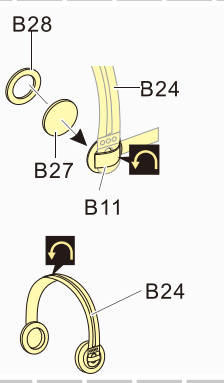

1/35 MILITARY MINIATURE VEHICLE UPGRADE SERIES PE351184