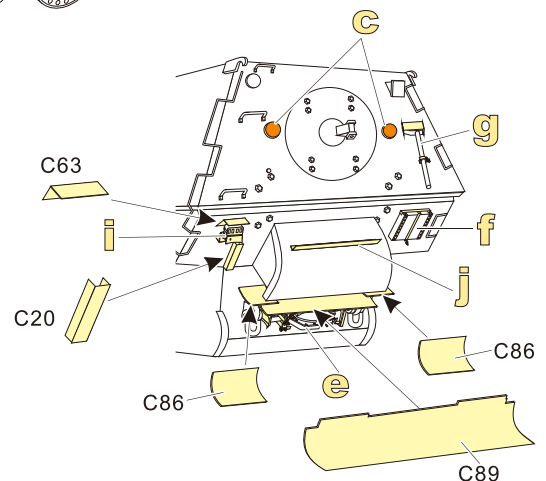

1/35 MILITARY MINIATURE VEHICLE UPGRADE SERIES PE351184

1/35 MILITARY MINIATURE VEHICLE UPGRADE SERIES PE351184

早期型
Early Type

晚期型
late Type

VOYAGERMODEL[®] 无微不至 极尽享受
The Best Upgrade Solution

Recommended item	
PE 35848	WWII German Panzerkampfwagen VI (P) No.003 Ver 2.0
PE 35932	WWII German Panzerkampfwagen VI (P)
PE 35427	WWII German KINGTIGER VK.45.02(P)/H/V 2IN1
PE 35291	WWII German Sd.Kfz. 184 Ferdinand
PE 35290	WWII German Sd.Kfz. 184 Elefant
PE 35520	WWII German Sd.Kfz. 184 Elefant Tank destroyer
PE 35059	WWII German Bergepanzer Tiger(P)