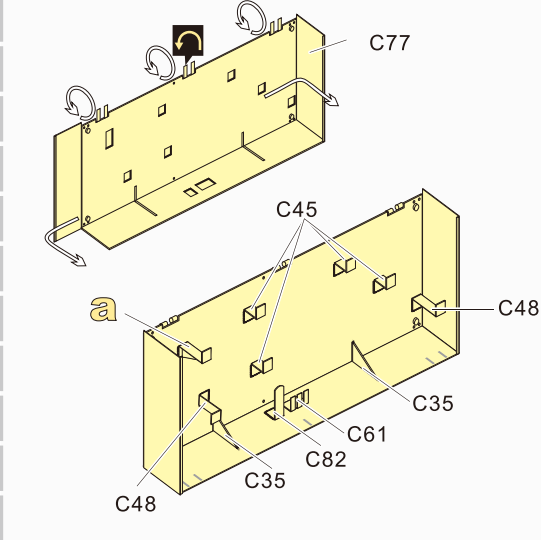

1/35 MILITARY MINIATURE VEHICLE UPGRADE SERIES PE351184

1/35 MILITARY MINIATURE VEHICLE UPGRADE SERIES PE351184

<http://www.voyagermodel.com/productdetails.asp?itemid=PE351184>

**VOYAGER
MODEL**

更多PE351184样品照片参考请扫一扫
MORE PICTUER OF PE 351184
REFERENCE SCAN HERE

VOYAGERMODEL® 无微不至 极尽享受	
Recommended item	
Pe351085	
PEA 156	WWII German Elefant/Ferdinant/ Sturmiger/Tiger (P) Large Conical Bolts
VBS 0128	WWII German Elefant/Ferdinand Barrel w/Mantlet

1/35 MILITARY MINIATURE VEHICLE UPGRADE SERIES PE351184