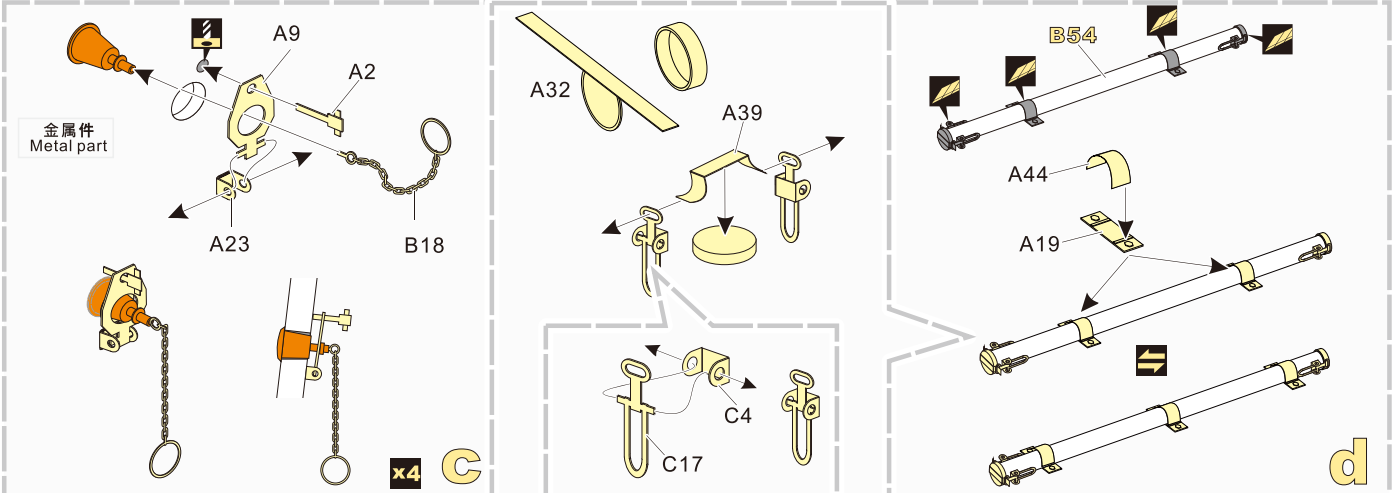

1/35 MILITARY MINIATURE VEHICLE UPGRADE SERIES PE351184

1/35 MILITARY MINIATURE VEHICLE UPGRADE SERIES PE351184

<http://www.voyagermodel.com/productdetails.asp?itemid=PE351184>

**VOYAGER
MODEL**

更多PE351184样品照片参考请扫一扫
MORE PICTUER OF PE 351184
REFERENCE SCAN HERE

VOYAGERMODEL® 无微不至 极尽享受	
Recommended item	
Pe351085	
PEA 156	WWII German Elefant/Ferdinant/ Sturmiger/Tiger (P) Large Conical Bolts
VBS 0128	WWII German Elefant/Ferdinand Barrel w/Mantlet

1/35 MILITARY MINIATURE VEHICLE UPGRADE SERIES PE351184

1/35 MILITARY MINIATURE VEHICLE UPGRADE SERIES PE351184

1/35 MILITARY MINIATURE VEHICLE UPGRADE SERIES PE351184

早期型
Early Type

晚期型
late Type

VOYAGERMODEL[®] 无微不至 极尽享受
The Best Upgrade Solution

Recommended item	
PE 35848	WWII German Panzerkampfwagen VI (P) No.003 Ver 2.0
PE 35932	WWII German Panzerkampfwagen VI (P)
PE 35427	WWII German KINGTIGER VK.45.02(P)/H/V 2IN1
PE 35291	WWII German Sd.Kfz. 184 Ferdinand
PE 35290	WWII German Sd.Kfz. 184 Elefant
PE 35520	WWII German Sd.Kfz. 184 Elefant Tank destroyer
PE 35059	WWII German Bergepanzer Tiger(P)