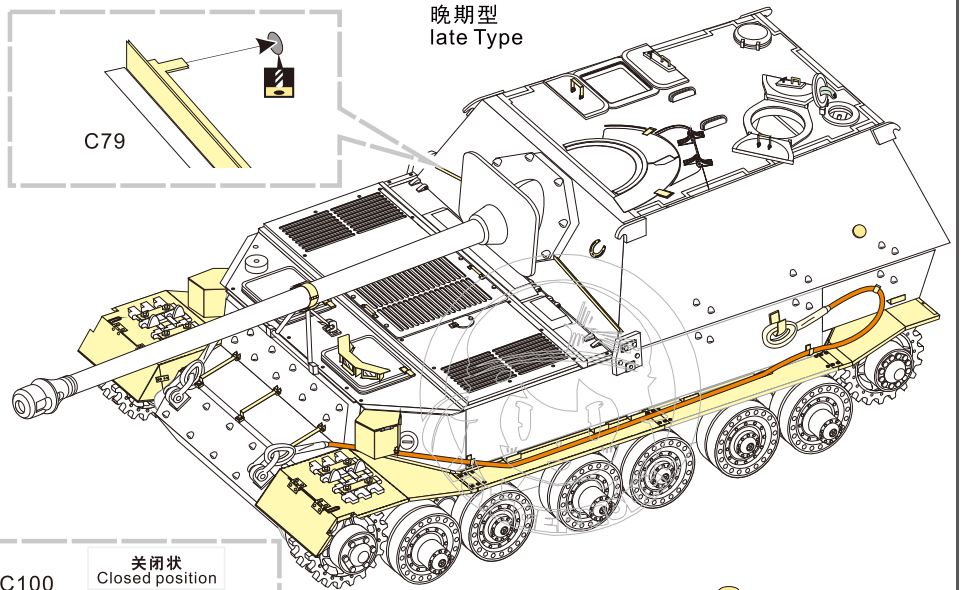

晚期型
late Type

VOYAGERMODEL® 无微不至 极尽享受
The Best Upgrade Solution

Recommended item	
PE 35848	WWII German Panzerkampfwagen VI (P) No.003 Ver 2.0
PE 35932	WWII German Panzerkampfwagen VI (P)
PE 35427	WWII German KINGTIGER VK.45.02(P)/H/V 2IN1
PE 35291	WWII German Sd.Kfz. 184 Ferdinand
PE 35290	WWII German Sd.Kfz. 184 Elefant
PE 35520	WWII German Sd.Kfz. 184 Elefant Tank destroyer
PE 35059	WWII German Bergepanzer Tiger(P)