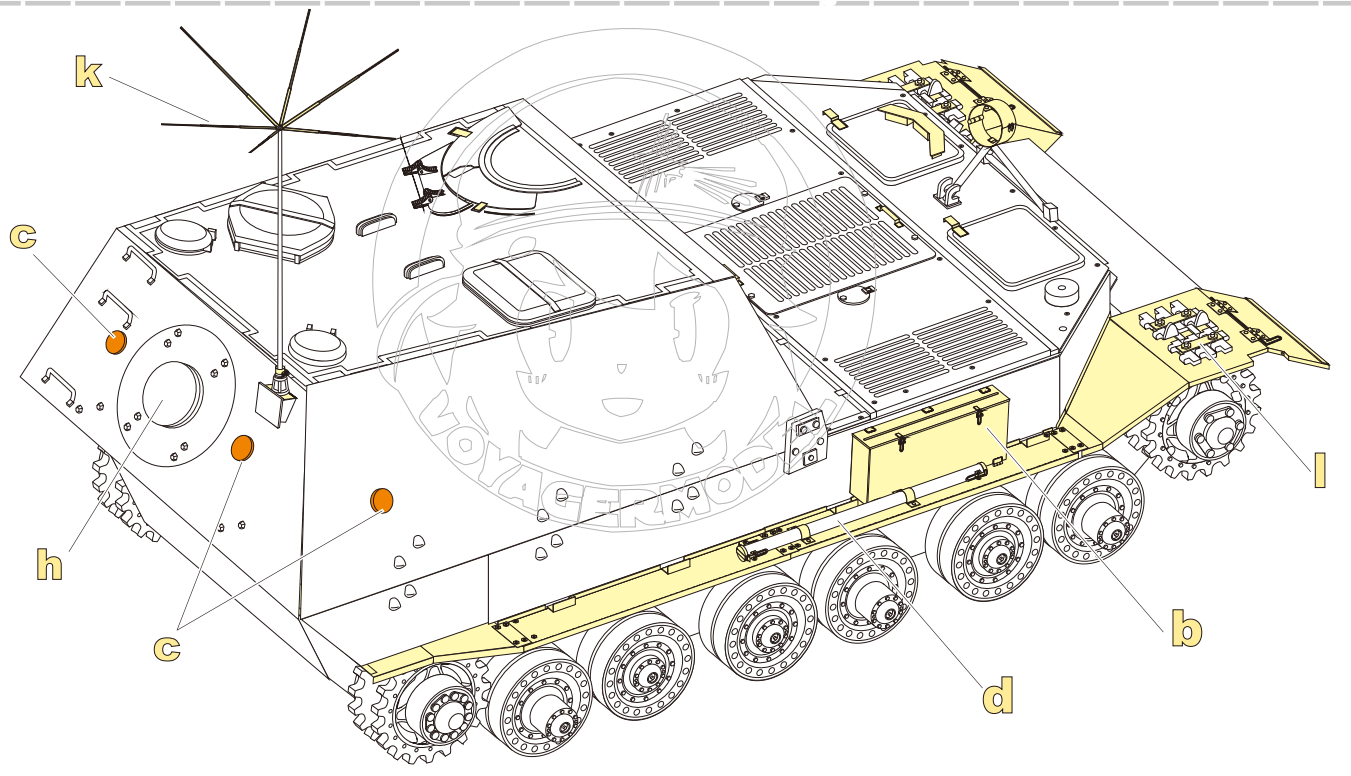

1/35 MILITARY MINIATURE VEHICLE UPGRADE SERIES PE351184