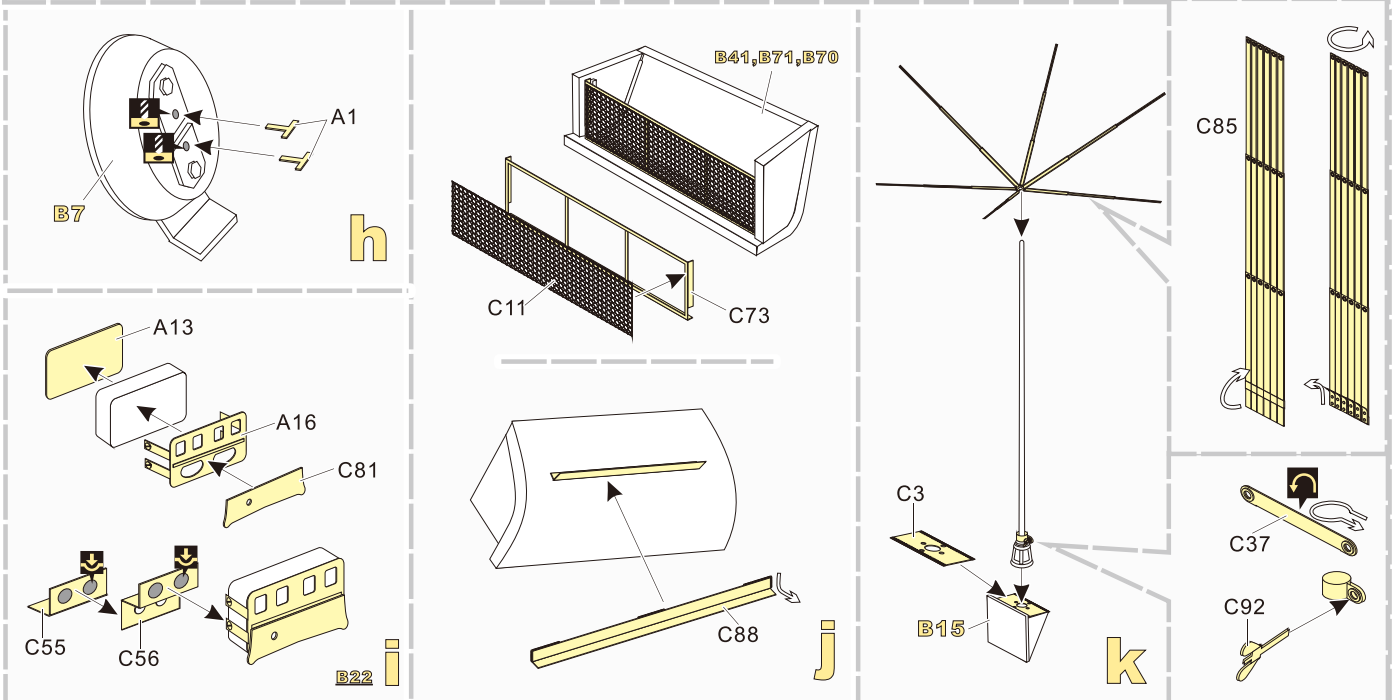

1/35 MILITARY MINIATURE VEHICLE UPGRADE SERIES PE351184

1/35 MILITARY MINIATURE VEHICLE UPGRADE SERIES PE351184

<http://www.voyagermodel.com/productdetails.asp?itemid=PE351184>

**VOYAGER
MODEL**

更多PE351184样品照片参考请扫一扫
MORE PICTUER OF PE 351184
REFERENCE SCAN HERE

VOYAGERMODEL® 无微不至 极尽享受	
Recommended item	
Pe351085	
PEA 156	WWII German Elefant/Ferdinant/ Sturmiger/Tiger (P) Large Conical Bolts
VBS 0128	WWII German Elefant/Ferdinand Barrel w/Mantlet

1/35 MILITARY MINIATURE VEHICLE UPGRADE SERIES PE351184

1/35 MILITARY MINIATURE VEHICLE UPGRADE SERIES PE351184

1/35 MILITARY MINIATURE VEHICLE UPGRADE SERIES PE351184

早期型
Early Type

晚期型
late Type

VOYAGERMODEL[®] 无微不至 极尽享受
The Best Upgrade Solution

Recommended item	
PE 35848	WWII German Panzerkampfwagen VI (P) No.003 Ver 2.0
PE 35932	WWII German Panzerkampfwagen VI (P)
PE 35427	WWII German KINGTIGER VK.45.02(P)/H/V 2IN1
PE 35291	WWII German Sd.Kfz. 184 Ferdinand
PE 35290	WWII German Sd.Kfz. 184 Elefant
PE 35520	WWII German Sd.Kfz. 184 Elefant Tank destroyer
PE 35059	WWII German Bergepanzer Tiger(P)