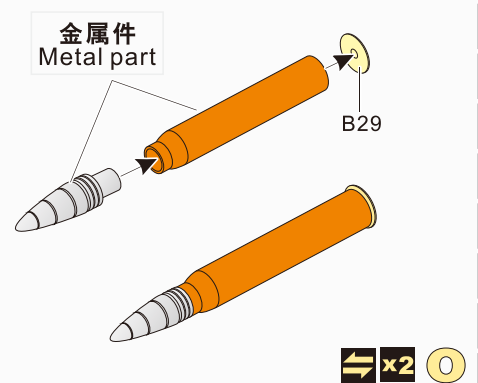

1/35 MILITARY MINIATURE VEHICLE UPGRADE SERIES PE351184