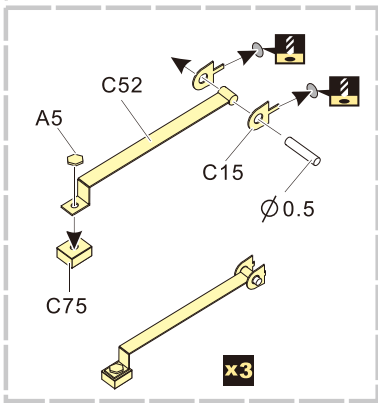

1/35 MILITARY MINIATURE VEHICLE UPGRADE SERIES PE351184

1/35 MILITARY MINIATURE VEHICLE UPGRADE SERIES PE351184

早期型
Early Type

晚期型
late Type

VOYAGERMODEL[®] 无微不至 极尽享受
The Best Upgrade Solution

Recommended item	
PE 35848	WWII German Panzerkampfwagen VI (P) No.003 Ver 2.0
PE 35932	WWII German Panzerkampfwagen VI (P)
PE 35427	WWII German KINGTIGER VK.45.02(P)/H/V 2IN1
PE 35291	WWII German Sd.Kfz. 184 Ferdinand
PE 35290	WWII German Sd.Kfz. 184 Elefant
PE 35520	WWII German Sd.Kfz. 184 Elefant Tank destroyer
PE 35059	WWII German Bergepanzer Tiger(P)