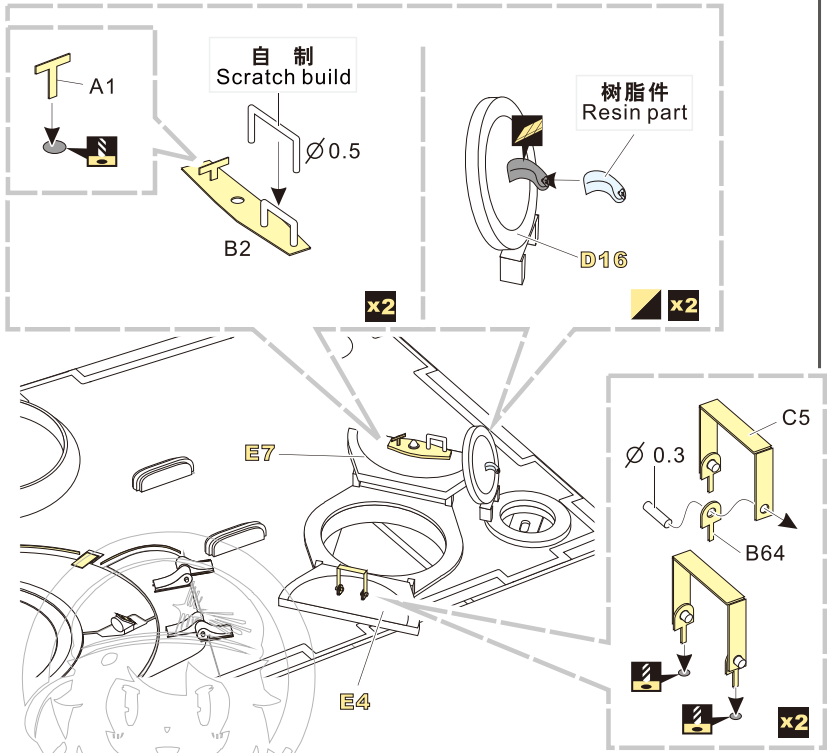

1/35 MILITARY MINIATURE VEHICLE UPGRADE SERIES PE351184

1/35 MILITARY MINIATURE VEHICLE UPGRADE SERIES PE351184

<http://www.voyagermodel.com/productdetails.asp?itemid=PE351184>

**VOYAGER
MODEL**

更多PE351184样品照片参考请扫一扫
MORE PICTUER OF PE 351184
REFERENCE SCAN HERE

VOYAGERMODEL® 无微不至 极尽享受	
Recommended item	
Pe351085	
PEA 156	WWII German Elefant/Ferdinant/ Sturmiger/Tiger (P) Large Conical Bolts
VBS 0128	WWII German Elefant/Ferdinand Barrel w/Mantlet

1/35 MILITARY MINIATURE VEHICLE UPGRADE SERIES PE351184

1/35 MILITARY MINIATURE VEHICLE UPGRADE SERIES PE351184

1/35 MILITARY MINIATURE VEHICLE UPGRADE SERIES PE351184

早期型
Early Type

晚期型
late Type

VOYAGERMODEL[®] 无微不至 极尽享受
The Best Upgrade Solution

Recommended item	
PE 35848	WWII German Panzerkampfwagen VI (P) No.003 Ver 2.0
PE 35932	WWII German Panzerkampfwagen VI (P)
PE 35427	WWII German KINGTIGER VK.45.02(P)/H/V 2IN1
PE 35291	WWII German Sd.Kfz. 184 Ferdinand
PE 35290	WWII German Sd.Kfz. 184 Elefant
PE 35520	WWII German Sd.Kfz. 184 Elefant Tank destroyer
PE 35059	WWII German Bergepanzer Tiger(P)