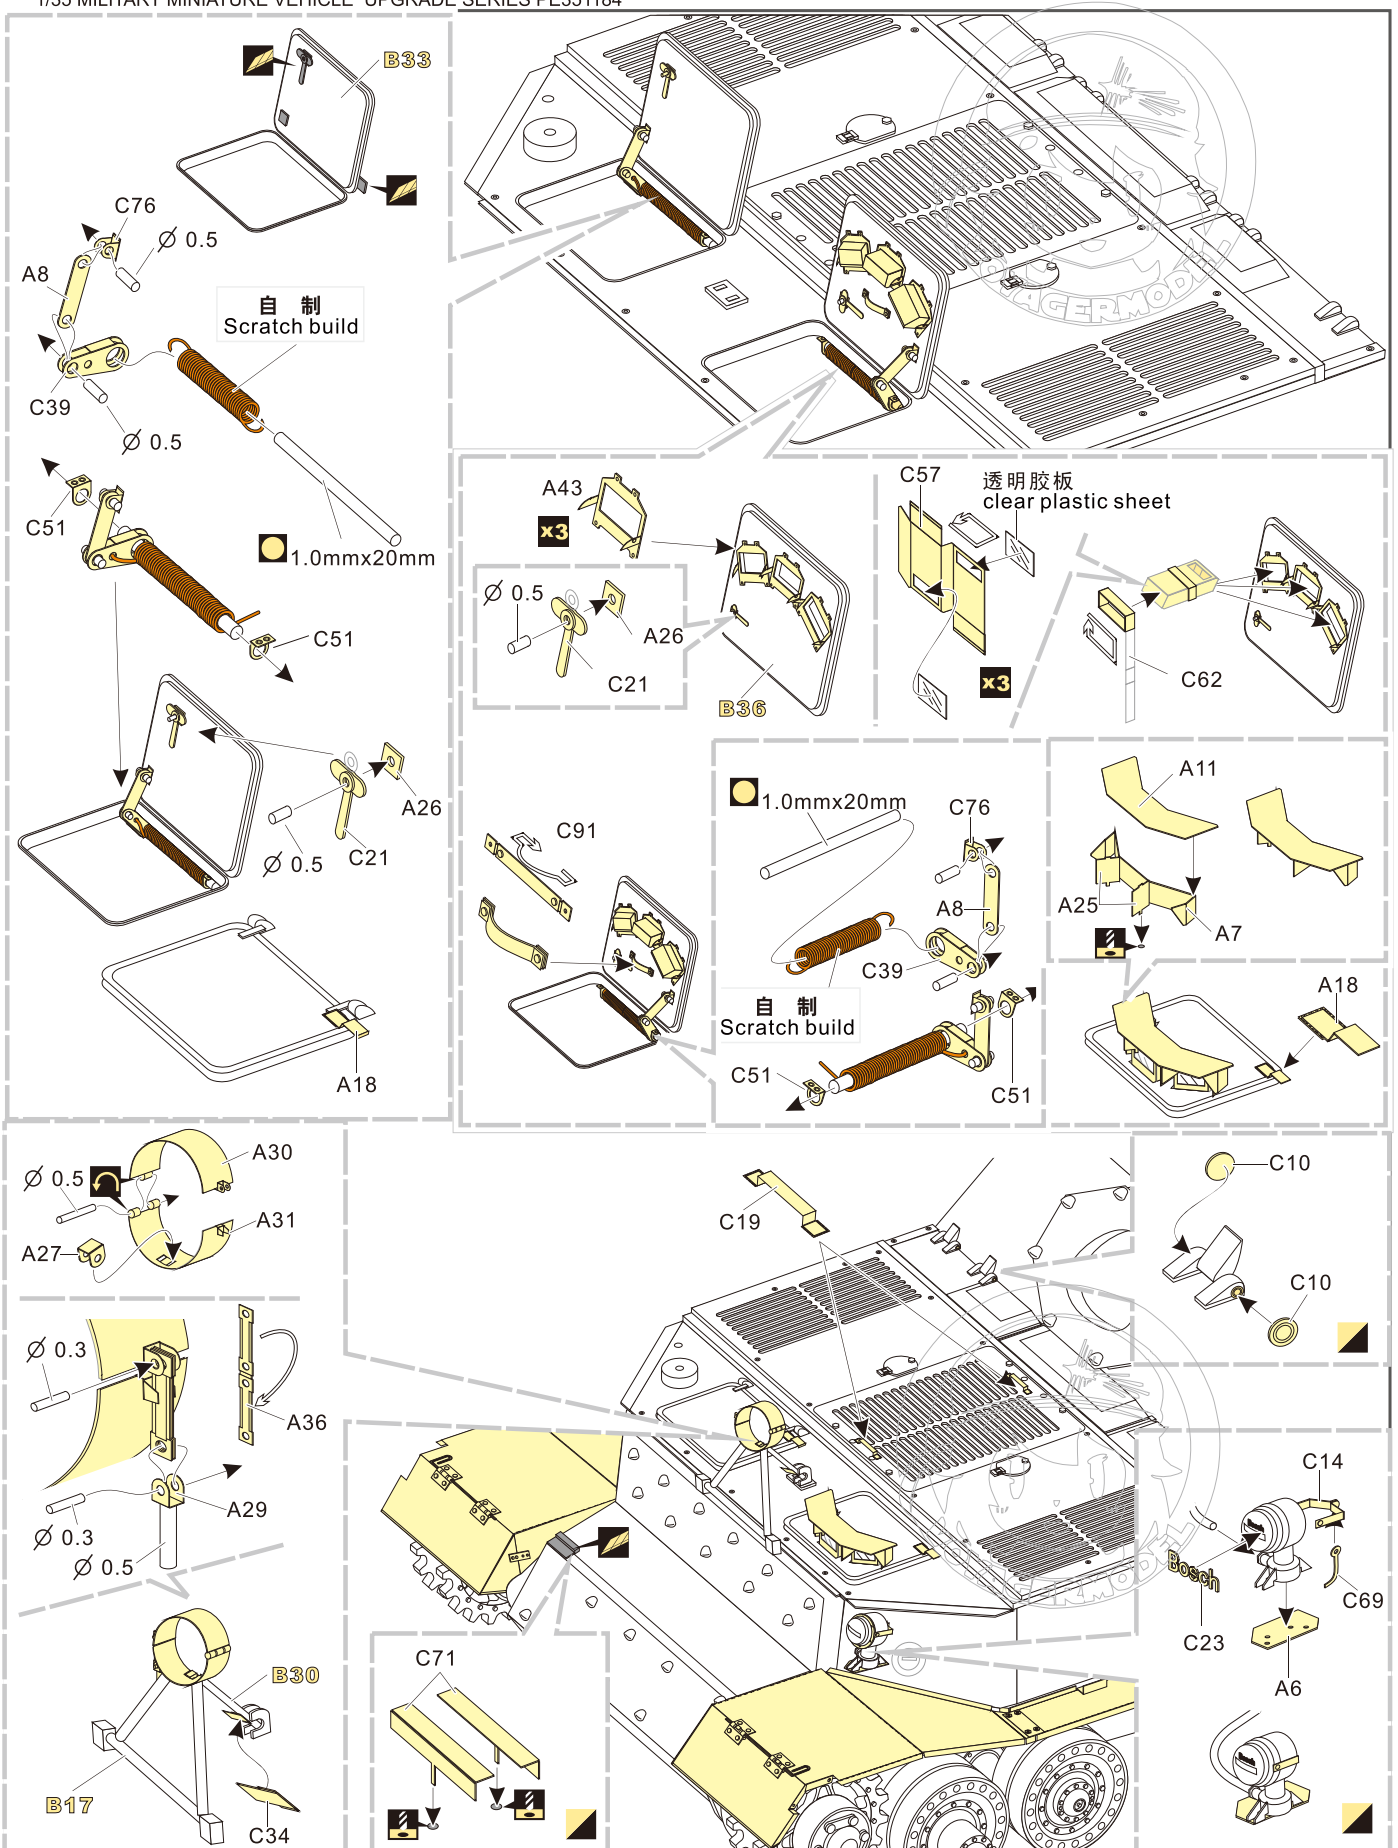

1/35 MILITARY MINIATURE VEHICLE UPGRADE SERIES PE351184

1/35 MILITARY MINIATURE VEHICLE UPGRADE SERIES PE351184

<http://www.voyagermodel.com/productdetails.asp?itemid=PE351184>

**VOYAGER
MODEL**

更多PE351184样品照片参考请扫一扫
MORE PICTUER OF PE 351184
REFERENCE SCAN HERE

VOYAGERMODEL® 无微不至 极尽享受	
Recommended item	
Pe351085	
PEA 156	WWII German Elefant/Ferdinant/ Sturmiger/Tiger (P) Large Conical Bolts
VBS 0128	WWII German Elefant/Ferdinand Barrel w/Mantlet

1/35 MILITARY MINIATURE VEHICLE UPGRADE SERIES PE351184