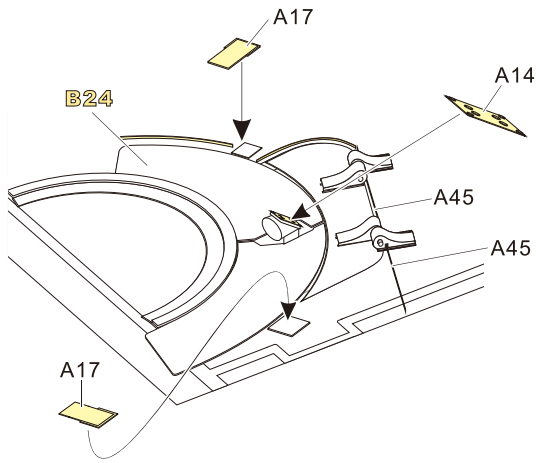

1/35 MILITARY MINIATURE VEHICLE UPGRADE SERIES PE351184

1/35 MILITARY MINIATURE VEHICLE UPGRADE SERIES PE351184

<http://www.voyagermodel.com/productdetails.asp?itemid=PE351184>

**VOYAGER
MODEL**

更多PE351184样品照片参考请扫一扫
MORE PICTUER OF PE 351184
REFERENCE SCAN HERE

VOYAGERMODEL® 无微不至 极尽享受	
Recommended item	
Pe351085	
PEA 156	WWII German Elefant/Ferdinant/ Sturmiger/Tiger (P) Large Conical Bolts
VBS 0128	WWII German Elefant/Ferdinand Barrel w/Mantlet

1/35 MILITARY MINIATURE VEHICLE UPGRADE SERIES PE351184