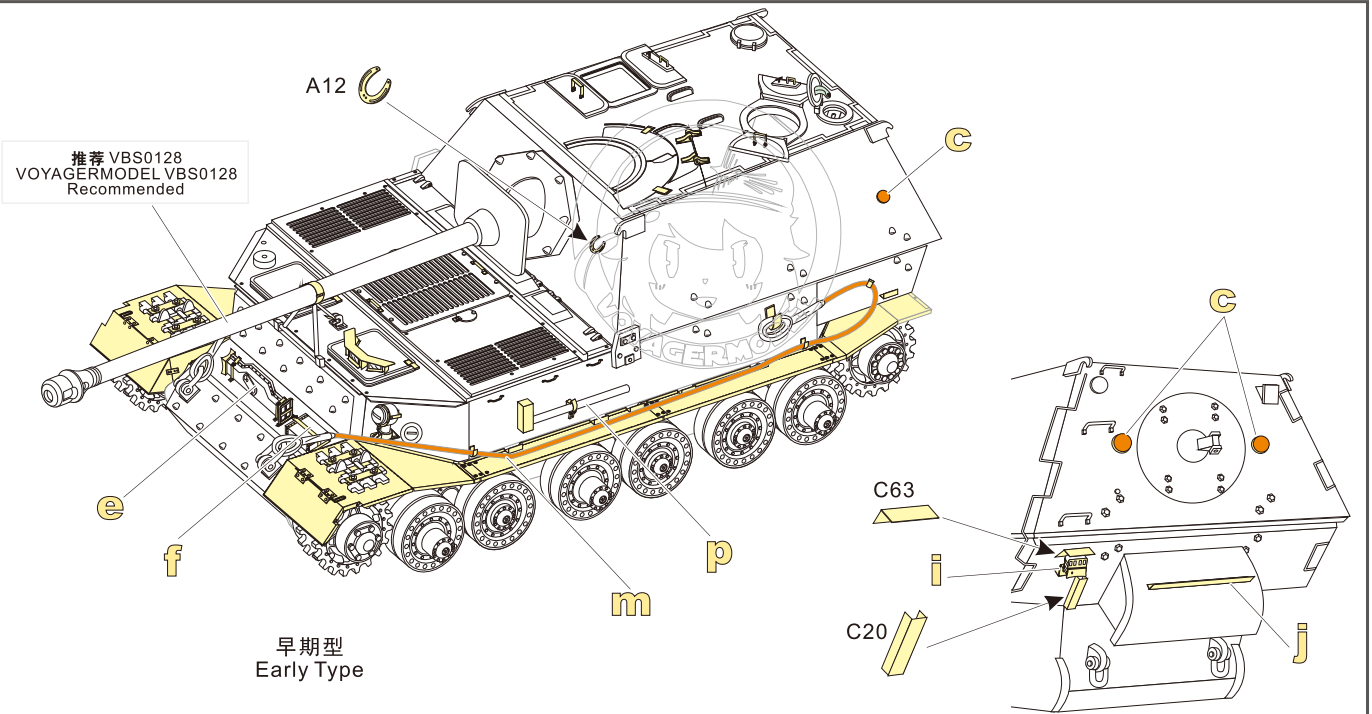

1/35 MILITARY MINIATURE VEHICLE UPGRADE SERIES PE351184

早期型
Early Type

晚期型
late Type