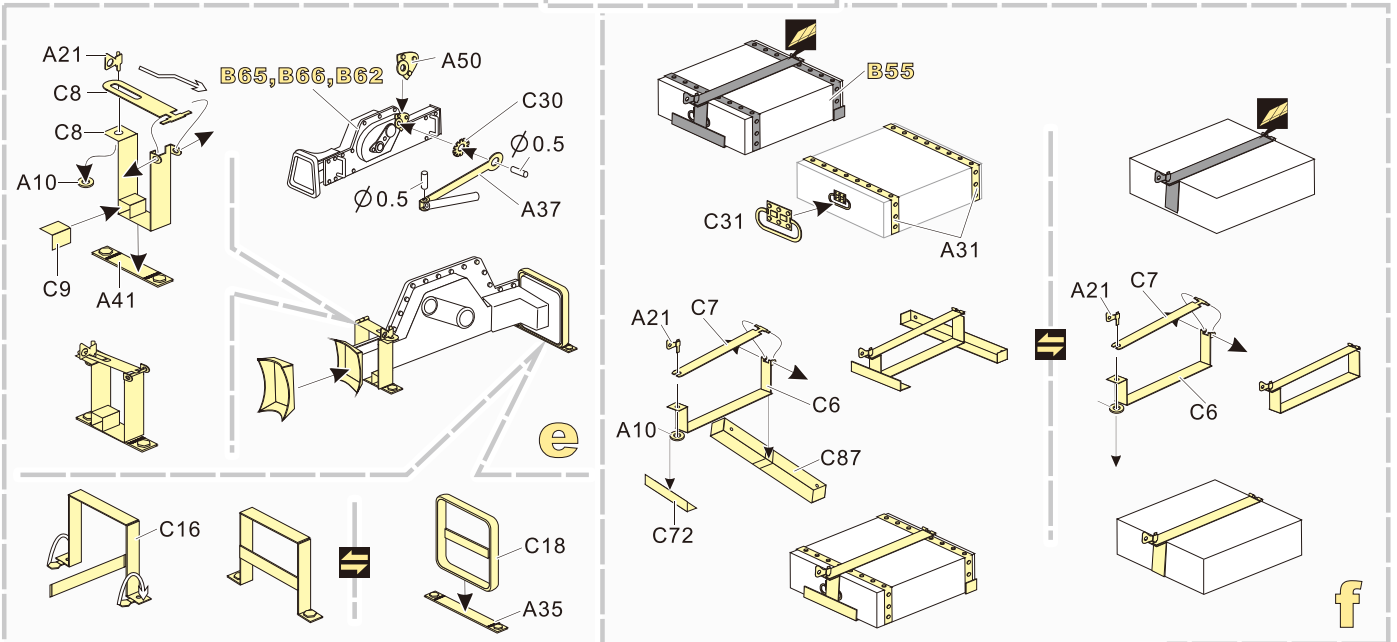

1/35 MILITARY MINIATURE VEHICLE UPGRADE SERIES PE351184

1/35 MILITARY MINIATURE VEHICLE UPGRADE SERIES PE351184

<http://www.voyagermodel.com/productdetails.asp?itemid=PE351184>

**VOYAGER
MODEL**

更多PE351184样品照片参考请扫一扫
MORE PICTUER OF PE 351184
REFERENCE SCAN HERE

VOYAGERMODEL® 无微不至 极尽享受	
Recommended item	
Pe351085	
PEA 156	WWII German Elefant/Ferdinant/ Sturmiger/Tiger (P) Large Conical Bolts
VBS 0128	WWII German Elefant/Ferdinand Barrel w/Mantlet

1/35 MILITARY MINIATURE VEHICLE UPGRADE SERIES PE351184

1/35 MILITARY MINIATURE VEHICLE UPGRADE SERIES PE351184

1/35 MILITARY MINIATURE VEHICLE UPGRADE SERIES PE351184

早期型
Early Type

晚期型
late Type

VOYAGERMODEL[®] 无微不至 极尽享受
The Best Upgrade Solution

Recommended item	
PE 35848	WWII German Panzerkampfwagen VI (P) No.003 Ver 2.0
PE 35932	WWII German Panzerkampfwagen VI (P)
PE 35427	WWII German KINGTIGER VK.45.02(P)/H/V 2IN1
PE 35291	WWII German Sd.Kfz. 184 Ferdinand
PE 35290	WWII German Sd.Kfz. 184 Elefant
PE 35520	WWII German Sd.Kfz. 184 Elefant Tank destroyer
PE 35059	WWII German Bergepanzer Tiger(P)