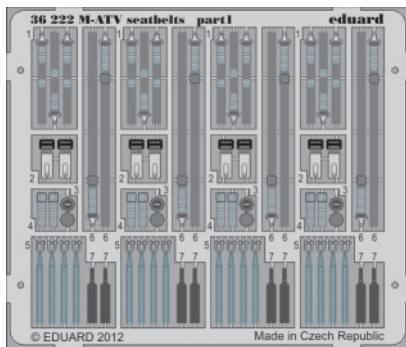

*For further detail sets look for **eduard** 36 222 M-ATV MRAP seatbelts (not included in this set)*

*For further detail sets look for **eduard** 36 213 M-ATV MRAP interior (not included in this set)*

*For further detail sets look for **eduard** 36 221 M-ATV MRAP exterior (not included in this set)*