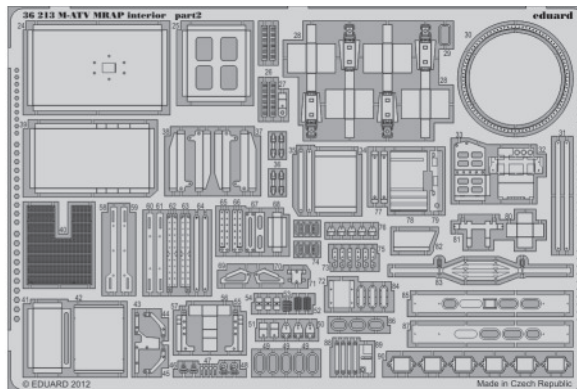

*For further detail sets look for **eduard** 36 222 M-ATV MRAP seatbelts (not included in this set)*

*For further detail sets look for **eduard** 36 213 M-ATV MRAP interior (not included in this set)*

*For further detail sets look for **eduard** 36 221 M-ATV MRAP exterior (not included in this set)*