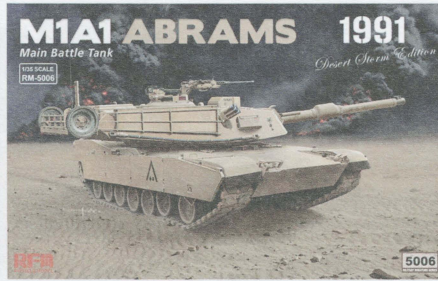

1:35 MODERN MILITARY MINIATURES

RM-5004 M1A1/ M1A2 TUSK

RM-5006 M1A1 ABRAMS GULF WAR 1991

RM-5007 M1A1/ A2 ABRAMS WITH FULL INTERIOR

RM-5011 M1 ASSAULT BREACHER VEHICLE

RM-5013 T-34/122 EGYPTIAN

RM-5020 M551A1/ A1 TTS SHERIDAN