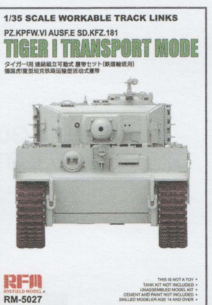

1:35 MODERN MILITARY MINIATURES

RM-5004 M1A1/ M1A2 TUSK

RM-5006 M1A1 ABRAMS GULF WAR 1991

RM-5007 M1A1/ A2 ABRAMS WITH FULL INTERIOR

RM-5011 M1 ASSAULT BREACHER VEHICLE

RM-5013 T-34/122 EGYPTIAN

RM-5020 M551A1/ A1 TTS SHERIDAN

RM-5021 SCHÜTZENPANZER PUMA

RM-5026 M1A2 TUSK II / TUSK II WITH FULL INTERIOR

RM-5029 M1A2 SEP V2 ABRAMS

1:35 WORKABLE TRACK LINKS

RYEFIELD MODELS (HK) CO., LTD.
香港麦田模型玩具有限公司

Business / 业务与合作: rfm@ryefield-model.com
Support / 售后支持: support@ryefield-model.com
Website / 网站: www.ryefield-model.com
COPYRIGHT © 2020 ALL RIGHTS RESERVED