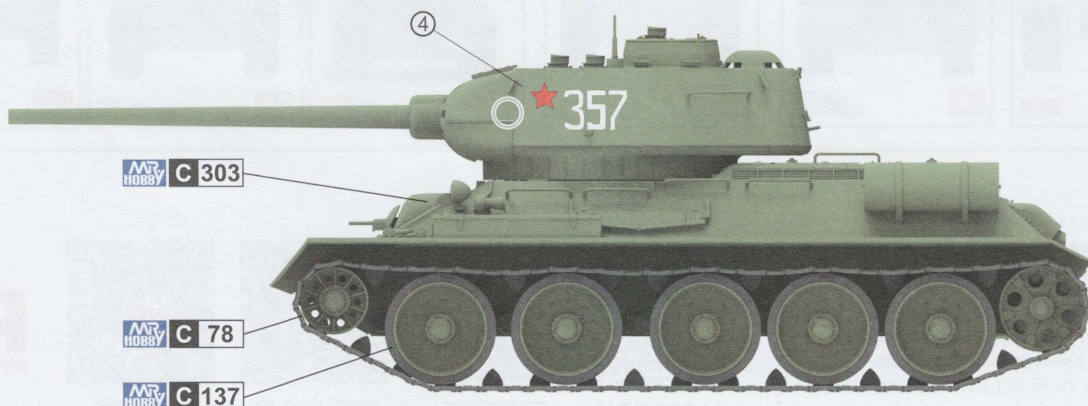

1:35 MODERN MILITARY MINIATURES

RM-5004 M1A1/ M1A2 TUSK

RM-5006 M1A1 ABRAMS GULF WAR 1991

RM-5007 M1A1/ A2 ABRAMS WITH FULL INTERIOR

RM-5011 M1 ASSAULT BREACHER VEHICLE

RM-5013 T-34/122 EGYPTIAN

RM-5020 M551A1/ A1 TTS SHERIDAN