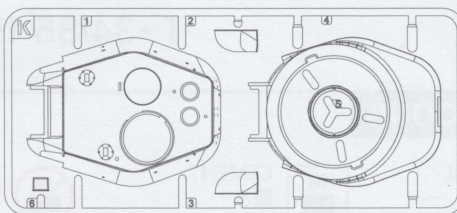

BEND
彎折

MAKE 2
製作2組

OPEN HOLE
鑽孔

REMOVE
切除

BE CAREFUL
注意

APPLY DECAL
貼上水貼紙

CAUTION!

Read carefully and fully understand the instructions before commencing assembly. Supervising adult should also read the instructions if a child assembles the model. When you used glue or paint, do not use near a naked flame, and use in a well-ventilated room. When assembling this kit, tools including knives are used. Extra care should be taken to avoid personal injury. Read and follow the instructions supplied with paints and/ or cement. Use plastic cement and paints only. Keep out of reach of small children. Children must not be allowed to suck any part, or pull vinyl bag over the head.

在裝配前仔細閱讀說明並完全理解。小孩裝配時需成人看護且需仔細閱讀說明。使用膠水和油漆時，應遠離火源並打開窗戶保持空氣流通。製作時請格外注意工具刀和零件的鋒利尖銳部分，避免對身體造成傷害。在使用膠水和油漆前仔細閱讀注意事項，按照說明正確使用膠水和油漆。請將本品放在兒童接觸不到的地方，套件中的塑膠包裝袋會對兒童造成窒息的危險。

D x1

B x2

J x1

J52

C x2

Lower Hull x1

K x1

Decal

V x1

String x 1 150mm

1

2

3

MAKE10
制作10组

4