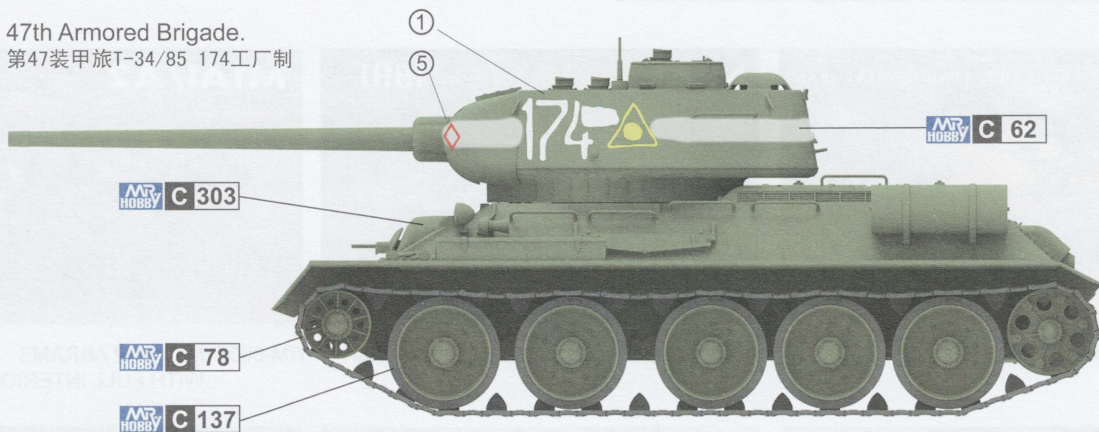

47th Armored Brigade.
第47装甲旅T-34/85 174工厂制