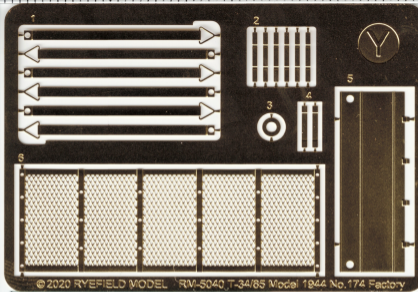

①

②

③

④

⑤

© 2020 RYEFIELD MODEL RM-5040 T-34/85 Model 1944 No.174 Factory

⑤