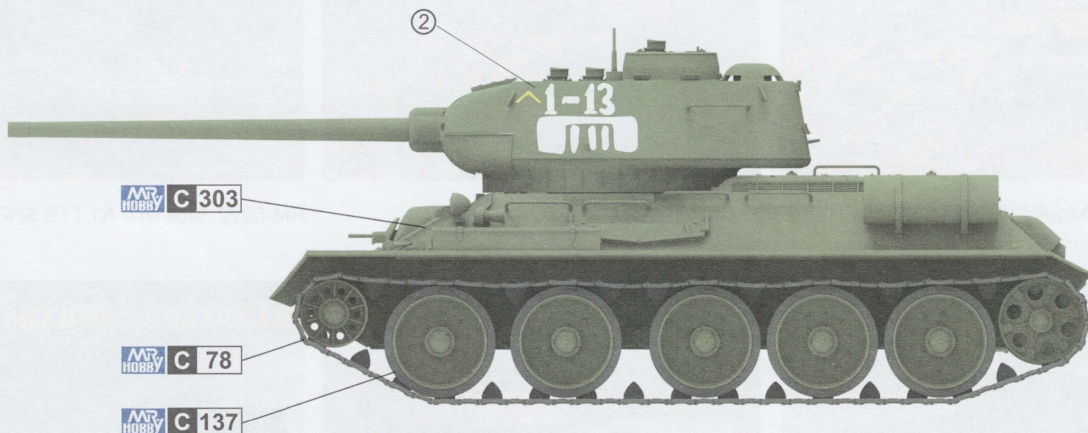

63th Guards Armored Brigade, 10th Guards Armored Corps, 4th Guards Armored.
近卫坦克第4集团军近卫第10乌拉尔志愿坦克军近卫第63坦克旅 T-34/85 174工厂制