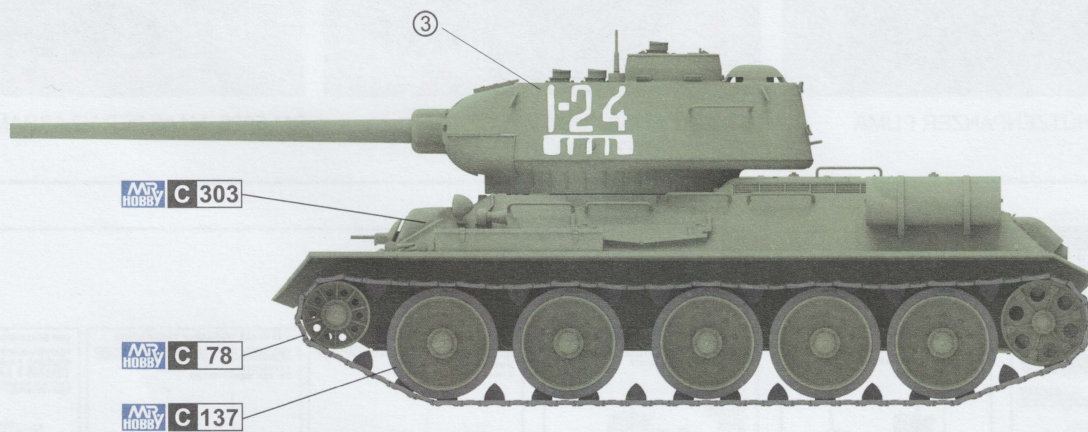

63th Guards Armored Brigade, 10th Guards Armored Corps, 4th Guards Armored.
近卫坦克第4集团军近卫第10乌拉尔志愿坦克军近卫第63坦克旅 T-34/85 174工厂制