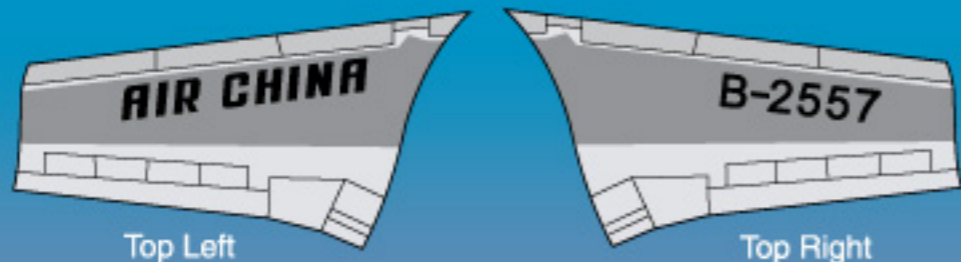

Flying Colors
 FC20-011
 Air China Boeing 767

**Air China Boeing 767
 for the Hasegawa
 1:200 Scale Kit**

Top Left

Top Right

-200s carried a small tail logo at one time

Bottom Right

Bottom Left

Air China operates a mixed fleet of P&W powered Boeing 767 -200s and -300s. This sheet will allow you to model either type. Paint model and apply decals as shown.