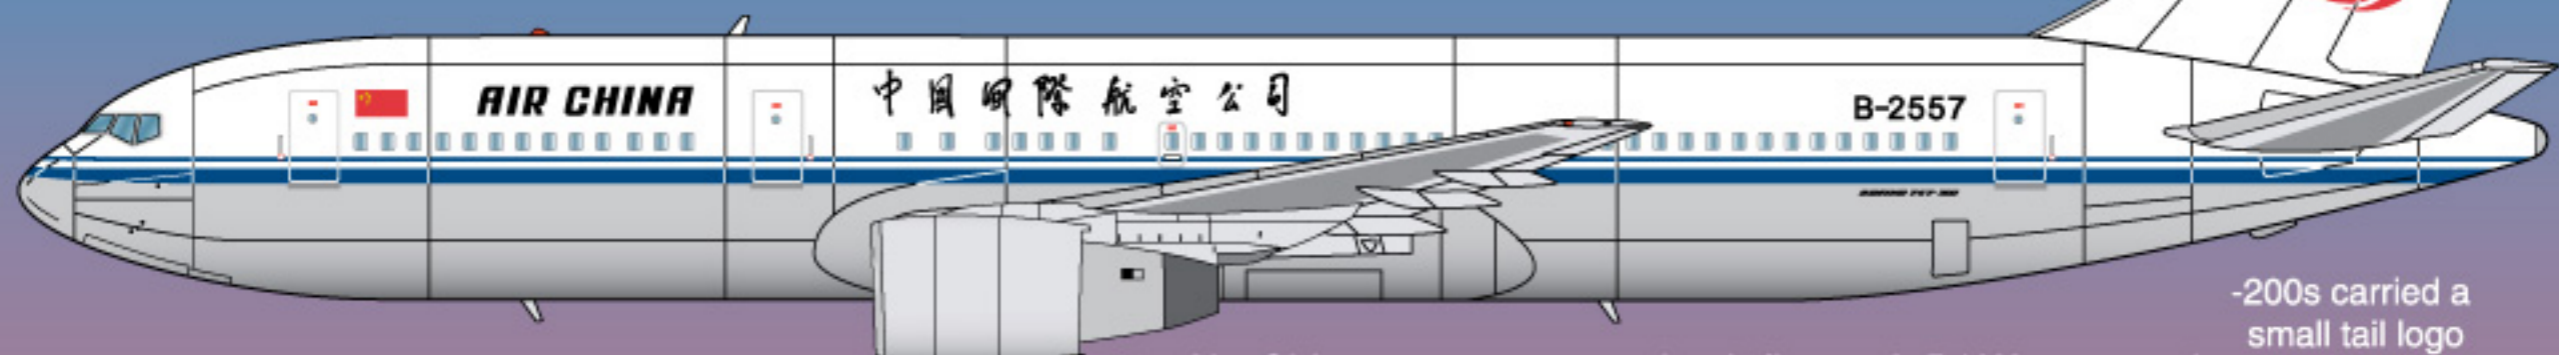

Flying Colors
 FC20-011
 Air China Boeing 767

**Air China Boeing 767
 for the Hasegawa
 1:200 Scale Kit**

Top Left

Top Right

-200s carried a small tail logo at one time

Bottom Right

Bottom Left

Air China operates a mixed fleet of P&W powered Boeing 767 -200s and -300s. This sheet will allow you to model either type. Paint model and apply decals as shown.