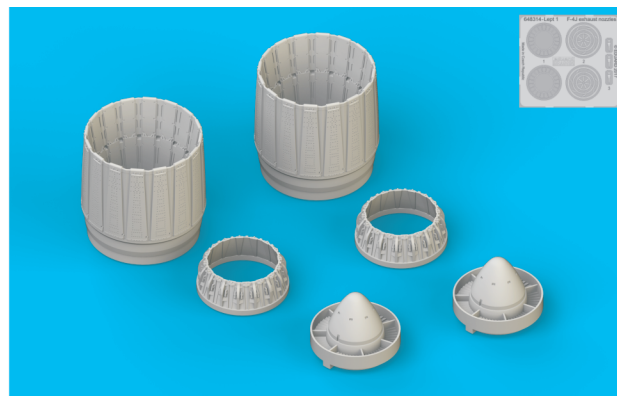

BEST ~~BRASS~~ RESIN AROUND!