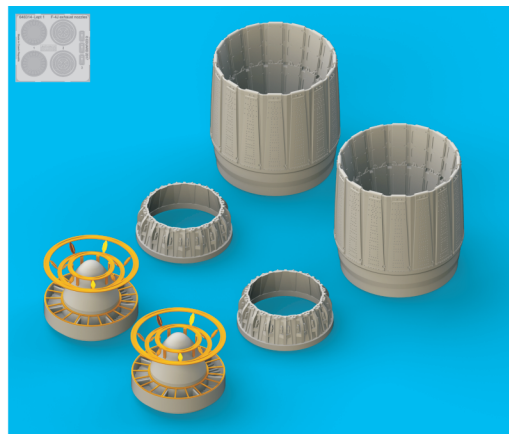

648 314 F-4J exhaust nozzle

for Zoukei Mura kit - pro stavebnici Zoukei Mura

eduard
BRASSIN

1/48 scale

R3
2pcs.

R4
2pcs.

R5
2pcs.

COLOURS

GSI Creos (GUNZE)		Mr.METAL COLOR	
AQUEOUS	Mr.COLOR	MC214	DARK IRON

This product contains metal and resin detail parts for upgrading scale plastic models. When selecting this set make sure that it is for the kit mentioned in product name as these sets are made specifically for that kit. When upgrading the model some cutting or corrections may be necessary for parts to fit accurately. **WARNING!** This set contains small and sharp parts. Work carefully in a ventilated and well-lit room. Safety glasses are recommended. This product is not suitable for children below 14 years of age.

eduard

435 21 Obrnice 170
Czech Republic

www.eduard.com

648 314 F-4J exhaust nozzle

for Zoukei Mura kit - pro stavebnici Zoukei Mura

1/48

BRASSIN

BRASSIN

PE2

2

CORRECT POSITION

SIDE

PE2

- REMOVE ODSTRANIT BEND OHNOUT
- GRIND OBROUSIT ? OPTION VOLBA
- DRILL HOLE VRTAT OTVOR REPLACE NAHRADIT
- SYMMETRICAL ASSEMBLY SYMETRICKÁ MONTÁŽ
- V SCRIBE THE PANEL AND HOLES RYTI
- E REVERSE SIDE OTOČIT