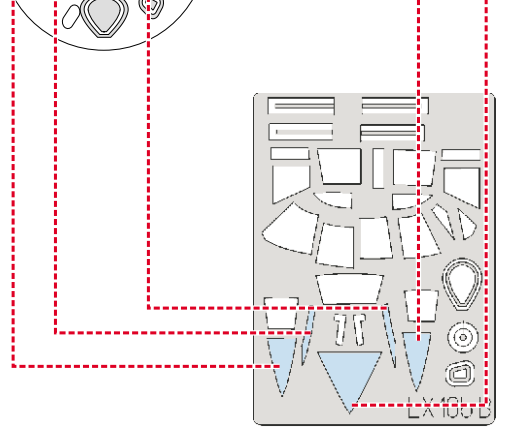

1.)

70

2.)

70

3.)

70

LIQUID MASK

4.)

70

LIQUID MASK

1.)

71

2.)

LIQUID MASK

71