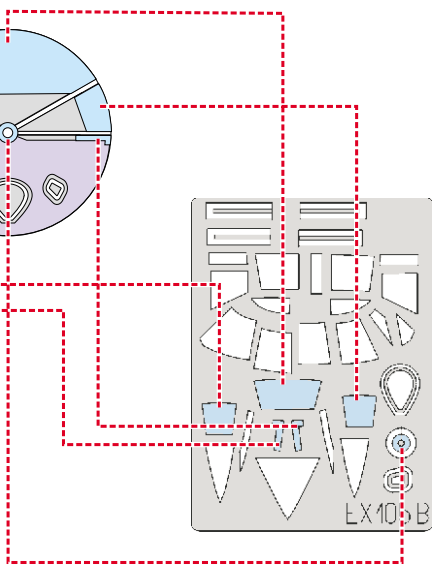

# B-26 Marauder 1/48

The die-cut mask for accurate canopy frame painting of the  
*Monogram* scale 1/48 KIT

### REFERENCES:

- REPLIC # 34 / 1994
- FAMOUS AIRPLANES OF WORLD # 126
- SQUADRON SIGNAL IN ACTION 1056

1.)

70

2.)

70

3.)

70

LIQUID MASK

4.)

70

LIQUID MASK

1.)

71

2.)

LIQUID MASK