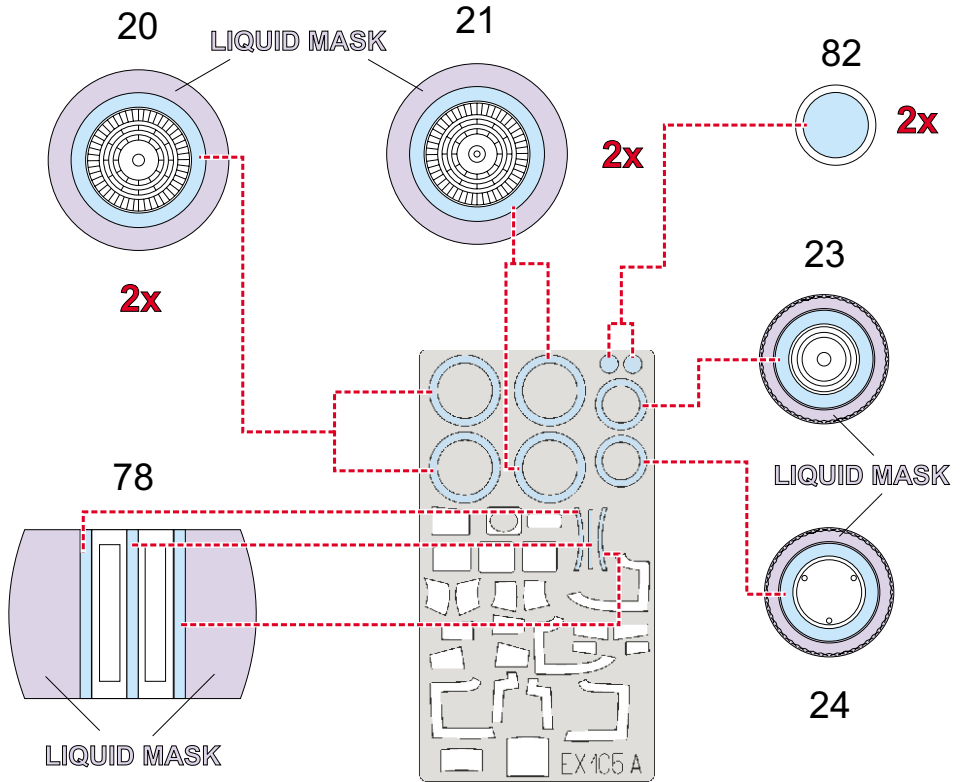

eduard
MASK

B-26 Marauder 1/48

The die-cut mask for accurate canopy frame painting of the
Monogram scale 1/48 KIT

EX 105