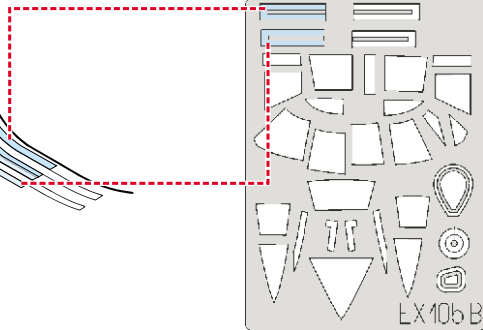

# B-26 Marauder 1/48

The die-cut mask for accurate canopy frame painting of the  
*Monogram* scale 1/48 KIT

LIQUID MASK

4.)

70

LIQUID MASK

1.)

71

2.)

LIQUID MASK