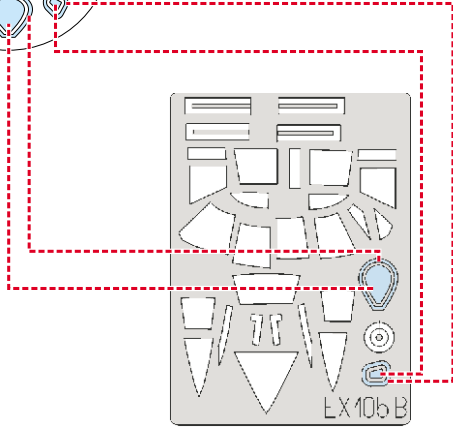

1.)

70

2.)

70

3.)

70

LIQUID MASK

4.)

70

LIQUID MASK

1.)

71

2.)

LIQUID MASK

71