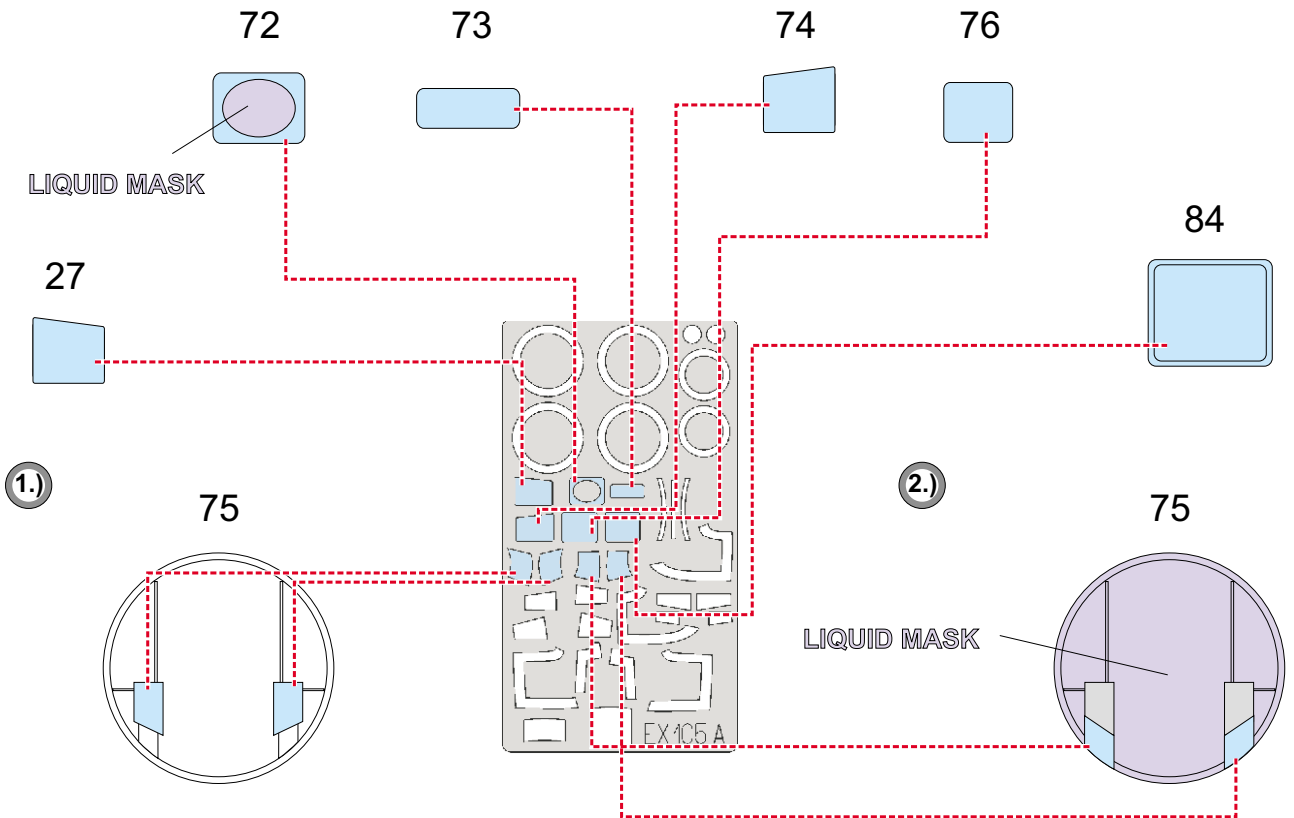

REFERENCES:

- REPLIC # 34 / 1994
- FAMOUS AIRPLANES OF WORLD # 126
- SQUADRON SIGNAL IN ACTION 1056