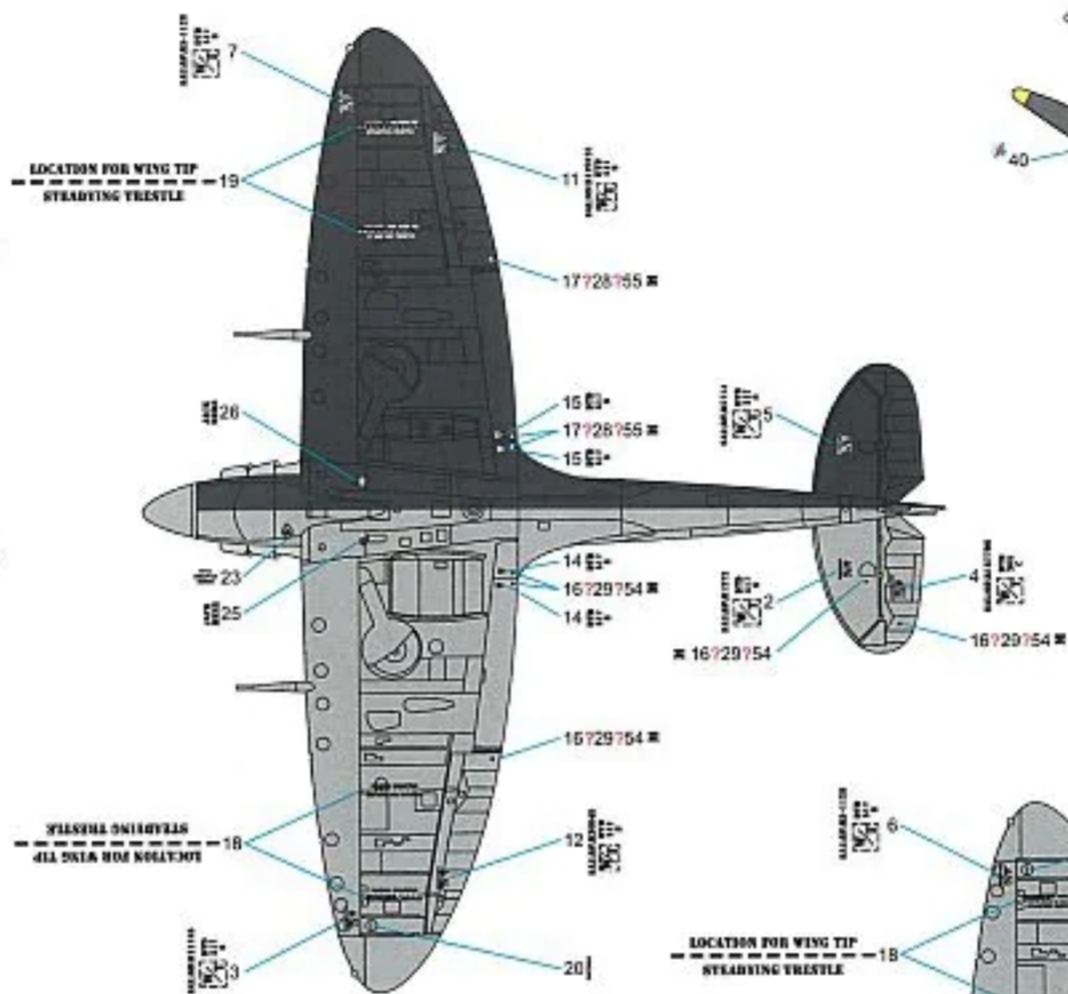

Supermarine Spitfire Mk I - Mk V stencils

Techmod,
ul. Ułtkego 27,
41-300 Dąbrowa Górnicza,
Poland,
tel./fax: +48 32 2643602,
http://www.techmod.eu,
email: techmod@techmod.com.pl