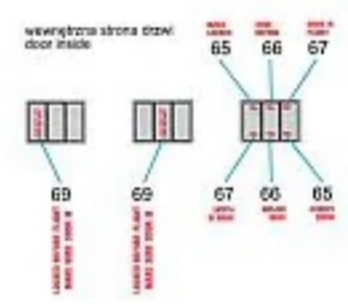

## Supermarine Spitfire Mk I-XVI Stencils

**B**  
**48093**

# Supermarine Spitfire Mk I - Mk V stencils

Techmod,  
ul. Ułtkego 27,  
41-300 Dąbrowa Górnicza,  
Poland,  
tel./fax: +48 32 2643602,  
http://www.techmod.eu,  
email: techmod@techmod.com.pl

WING TIP DECAL	1	WING TIP DECAL	4	WING TIP DECAL	8	WING TIP DECAL	12	WING TIP DECAL	14	15	M	M	M	LOCATION FOR WING TIP STEADYING TRESTLE	LOCATION FOR WING TIP STEADYING TRESTLE				
															18				
WING TIP DECAL	2		5		9	WING TIP DECAL	13	WING TIP DECAL	14	16	M	M	M	LOCATION FOR WING TIP STEADYING TRESTLE	LOCATION FOR WING TIP STEADYING TRESTLE				
WING TIP DECAL	3	WING TIP DECAL	6	WING TIP DECAL	10	WING TIP DECAL	13	WING TIP DECAL	14	X	M	M	M		19				
	7		11		25		26		27					WALK INBOARD	WALK OUTBOARD	WALK FORWARD			
20														WALK INBOARD	WALK OUTBOARD	WALK FORWARD			
	21		22											30	31	32			
FUEL TANK CAPACITY NO CALLS					23	24	E	E	E	E	46	[ ]	[ ]	[ ]	WALK INBOARD	WALK OUTBOARD	WALK FORWARD	WHEEL UP WHEN INDICATOR FLASH	
33		34																	
FUEL TANK CAPACITY NO CALLS	35																		
36																			
CAPACITY NO CALLS NO DCT																			
37																			
FUEL TANK CAPACITY NO CALLS																			
38																			
WING TIP DECAL	39																		
	70																		
	71	73	74				77	78											
	72																		