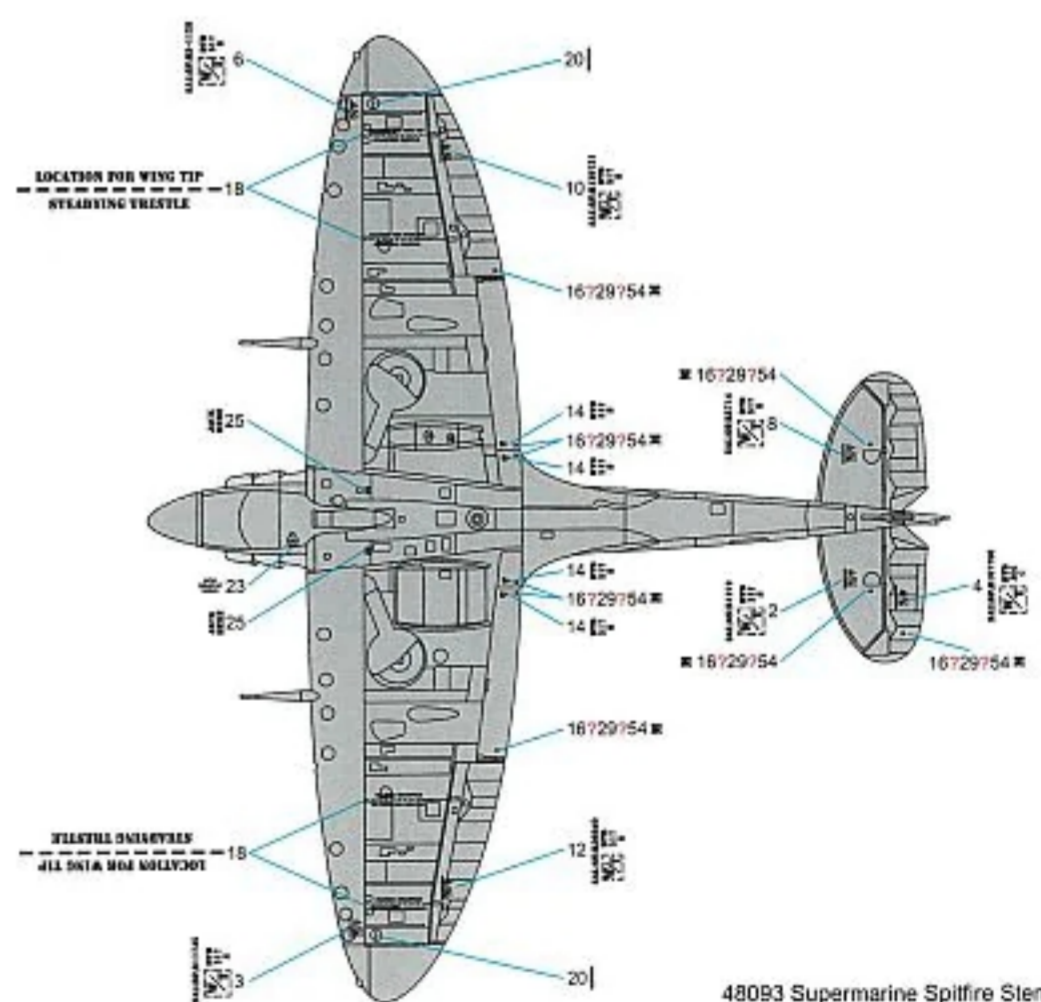

## Supermarine Spitfire Mk I-XVI Stencils

**B**  
**48093**

# Supermarine Spitfire Mk I - Mk V stencils

Techmod,  
ul. Ułtkego 27,  
41-300 Dąbrowa Górnicza,  
Poland,  
tel./fax: +48 32 2643602,  
http://www.techmod.eu,  
email: techmod@techmod.com.pl

WING TIP DECAL	1	WING TIP DECAL	4	WING TIP DECAL	8	WING TIP DECAL	12	WING TIP DECAL	14	15	M	M	M	LOCATION FOR WING TIP STEADYING TRESTLE	LOCATION FOR WING TIP STEADYING TRESTLE				
															18				
WING TIP DECAL	2		5		9	WING TIP DECAL	13	WING TIP DECAL	14	16	M	M	M	LOCATION FOR WING TIP STEADYING TRESTLE	LOCATION FOR WING TIP STEADYING TRESTLE				
WING TIP DECAL	3	WING TIP DECAL	6	WING TIP DECAL	10	WING TIP DECAL	13	WING TIP DECAL	14	X	M	M	M		19				
	7		11		25		26		27					WALK INBOARD	WALK OUTBOARD	WALK FORWARD			
20														WALK INBOARD	WALK OUTBOARD	WALK FORWARD			
	21		22											30	31	32			
FUEL TANK CAPACITY NO CALLS					23	24	E	E	E	E	46	[ ]	[ ]	[ ]	WALK INBOARD	WALK OUTBOARD	WALK FORWARD	WHEEL UP WHEN INDICATOR FLASH	
33		34																	
FUEL TANK CAPACITY NO CALLS	35																		
36																			
CAPACITY NO CALLS NO DCT																			
37																			
FUEL TANK CAPACITY NO CALLS																			
38																			
WING TIP DECAL	39																		
	70																		
	71	73	74				77	78											
	72																		