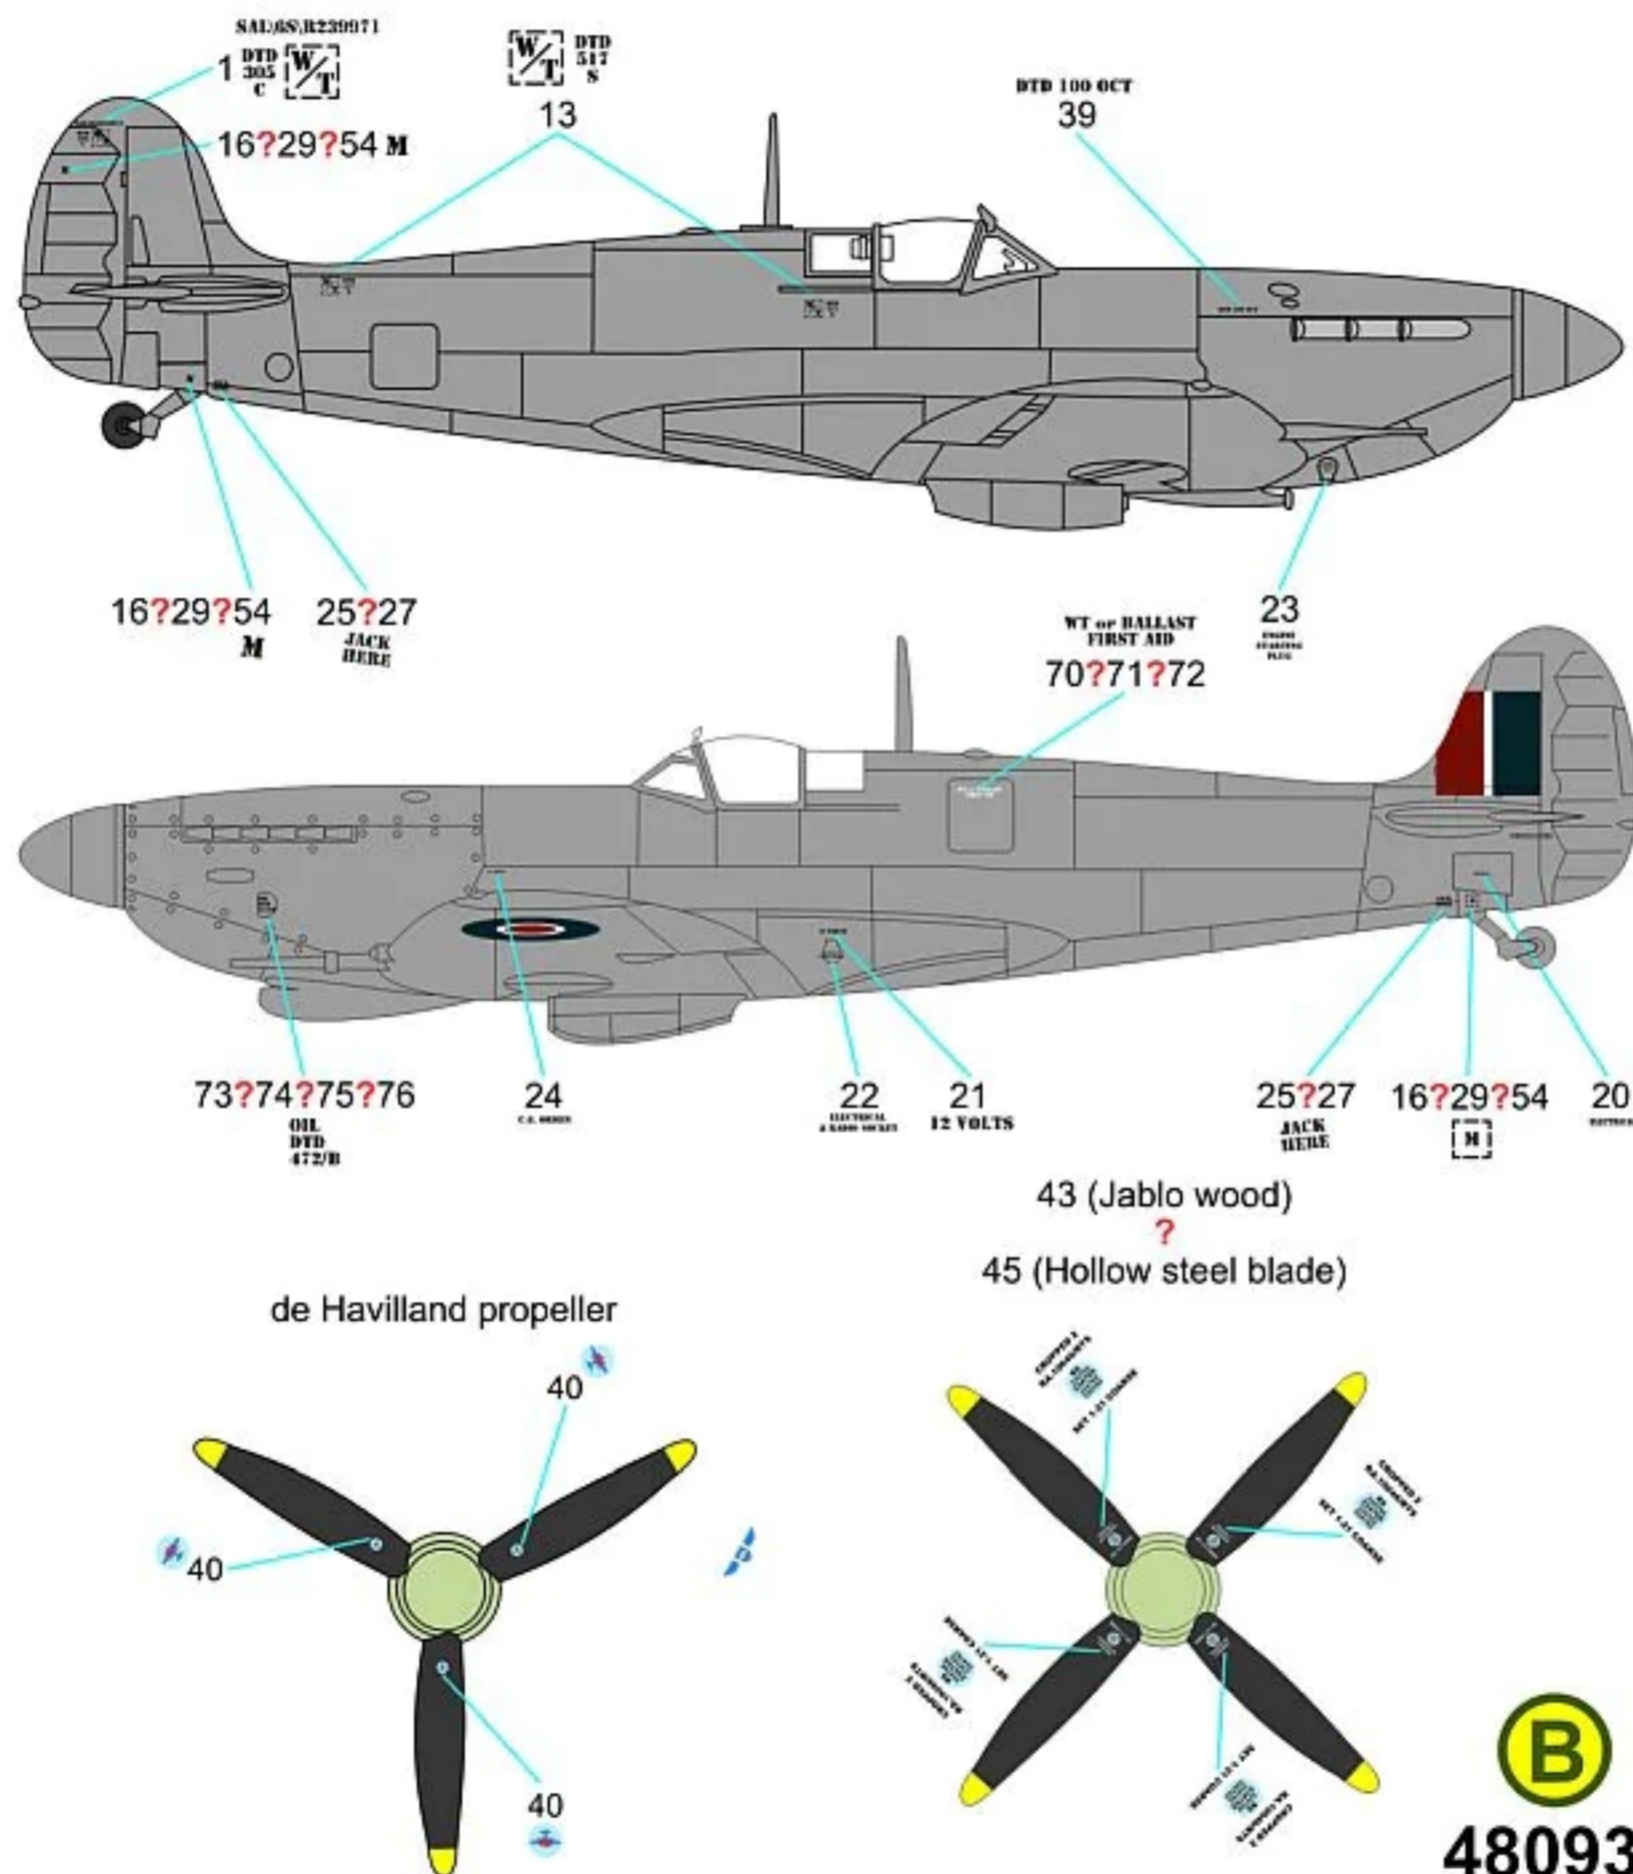

## Supermarine Spitfire Mk I-XVI Stencils

**B**  
**48093**

WING TIP DECAL	1	WING TIP DECAL	4	WING TIP DECAL	8	WING TIP DECAL	12	WING TIP DECAL	14	15	M	M	M	LOCATION FOR WING TIP STEADYING TRESTLE	LOCATION FOR WING TIP STEADYING TRESTLE				
															18				
WING TIP DECAL	2		5		9	WING TIP DECAL	13	WING TIP DECAL	14	16	M	M	M	LOCATION FOR WING TIP STEADYING TRESTLE	LOCATION FOR WING TIP STEADYING TRESTLE				
WING TIP DECAL	3	WING TIP DECAL	6	WING TIP DECAL	10	WING TIP DECAL	13	WING TIP DECAL	14	X	M	M	M		19				
	7		11		25		26		27					WALK INBOARD	WALK OUTBOARD	WALK FORWARD			
20														WALK INBOARD	WALK OUTBOARD	WALK FORWARD			
	21		22											30	31	32			
FUEL TANK CAPACITY NO CALLS					23	24	E	E	E	E	46	[ ]	[ ]	[ ]	WALK INBOARD	WALK OUTBOARD	WALK FORWARD	WHEEL UP WHEN INDICATOR FLASH	
33		34																	
FUEL TANK CAPACITY NO CALLS	35																		
36																			
CAPACITY NO CALLS NO DCT																			
37																			
FUEL TANK CAPACITY NO CALLS																			
38																			
WING TIP DECAL	39																		
	70																		
	71	73	74				77	78											
	72																		