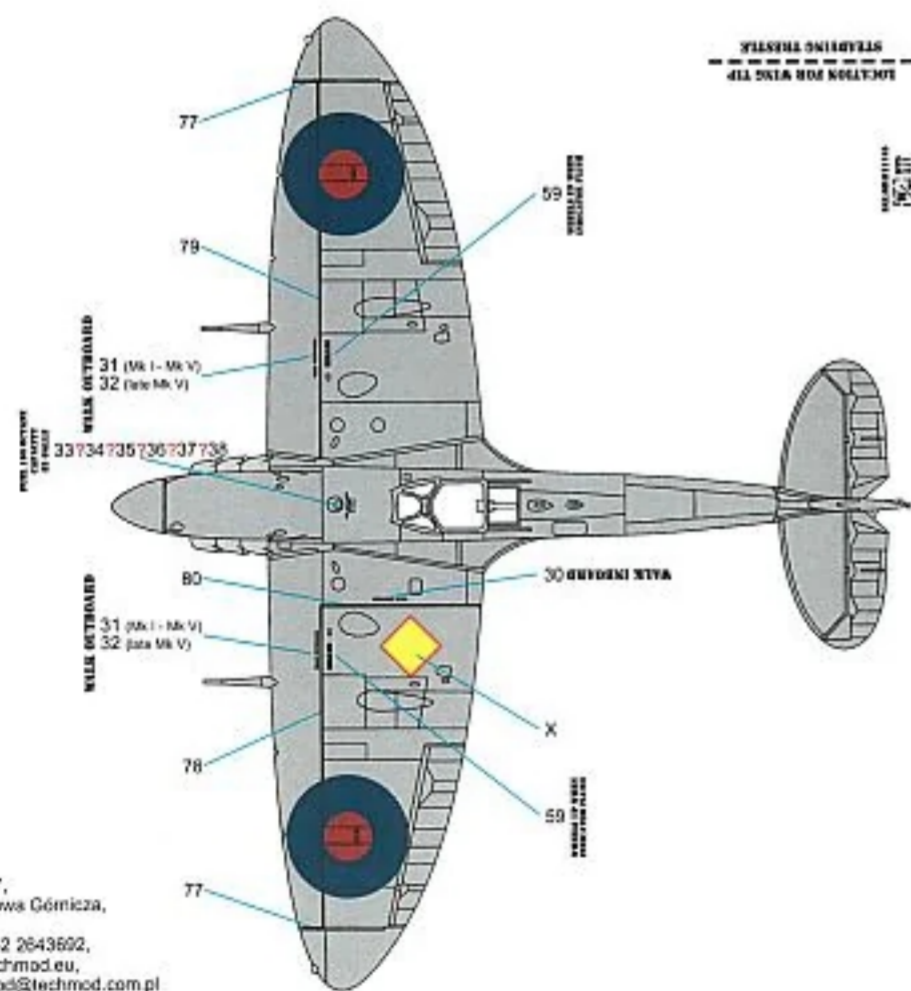

## Supermarine Spitfire Mk I-XVI Stencils

**B**  
**48093**

# Supermarine Spitfire Mk I - Mk V stencils

Techmod,  
ul. Ułtkego 27,  
41-300 Dąbrowa Górnicza,  
Poland,  
tel./fax: +48 32 2643602,  
http://www.techmod.eu,  
email: techmod@techmod.com.pl

WING TIP DECAL	1	WING TIP DECAL	4	WING TIP DECAL	8	WING TIP DECAL	12	WING TIP DECAL	14	15	M	M	M	LOCATION FOR WING TIP STEADYING TRESTLE	LOCATION FOR WING TIP STEADYING TRESTLE				
															18				
WING TIP DECAL	2		5		9	WING TIP DECAL	13	WING TIP DECAL	14	16	M	M	M	LOCATION FOR WING TIP STEADYING TRESTLE	LOCATION FOR WING TIP STEADYING TRESTLE				
WING TIP DECAL	3	WING TIP DECAL	6	WING TIP DECAL	10	WING TIP DECAL	13	WING TIP DECAL	14	X	M	M	M		19				
	7		11		25		26		27					WALK INBOARD	WALK OUTBOARD	WALK FORWARD			
20														WALK INBOARD	WALK OUTBOARD	WALK FORWARD			
	21		22											30	31	32			
FUEL TANK CAPACITY NO CALLS					23	24	E	E	E	E	46	[ ]	[ ]	[ ]	WALK INBOARD	WALK OUTBOARD	WALK FORWARD	WHEEL UP WHEN INDICATOR FLASH	
33		34																	
FUEL TANK CAPACITY NO CALLS	35																		
36																			
CAPACITY NO CALLS NO DCT																			
37																			
FUEL TANK CAPACITY NO CALLS																			
38																			
WING TIP DECAL	39																		
	70																		
	71	73	74				77	78											
	72																		