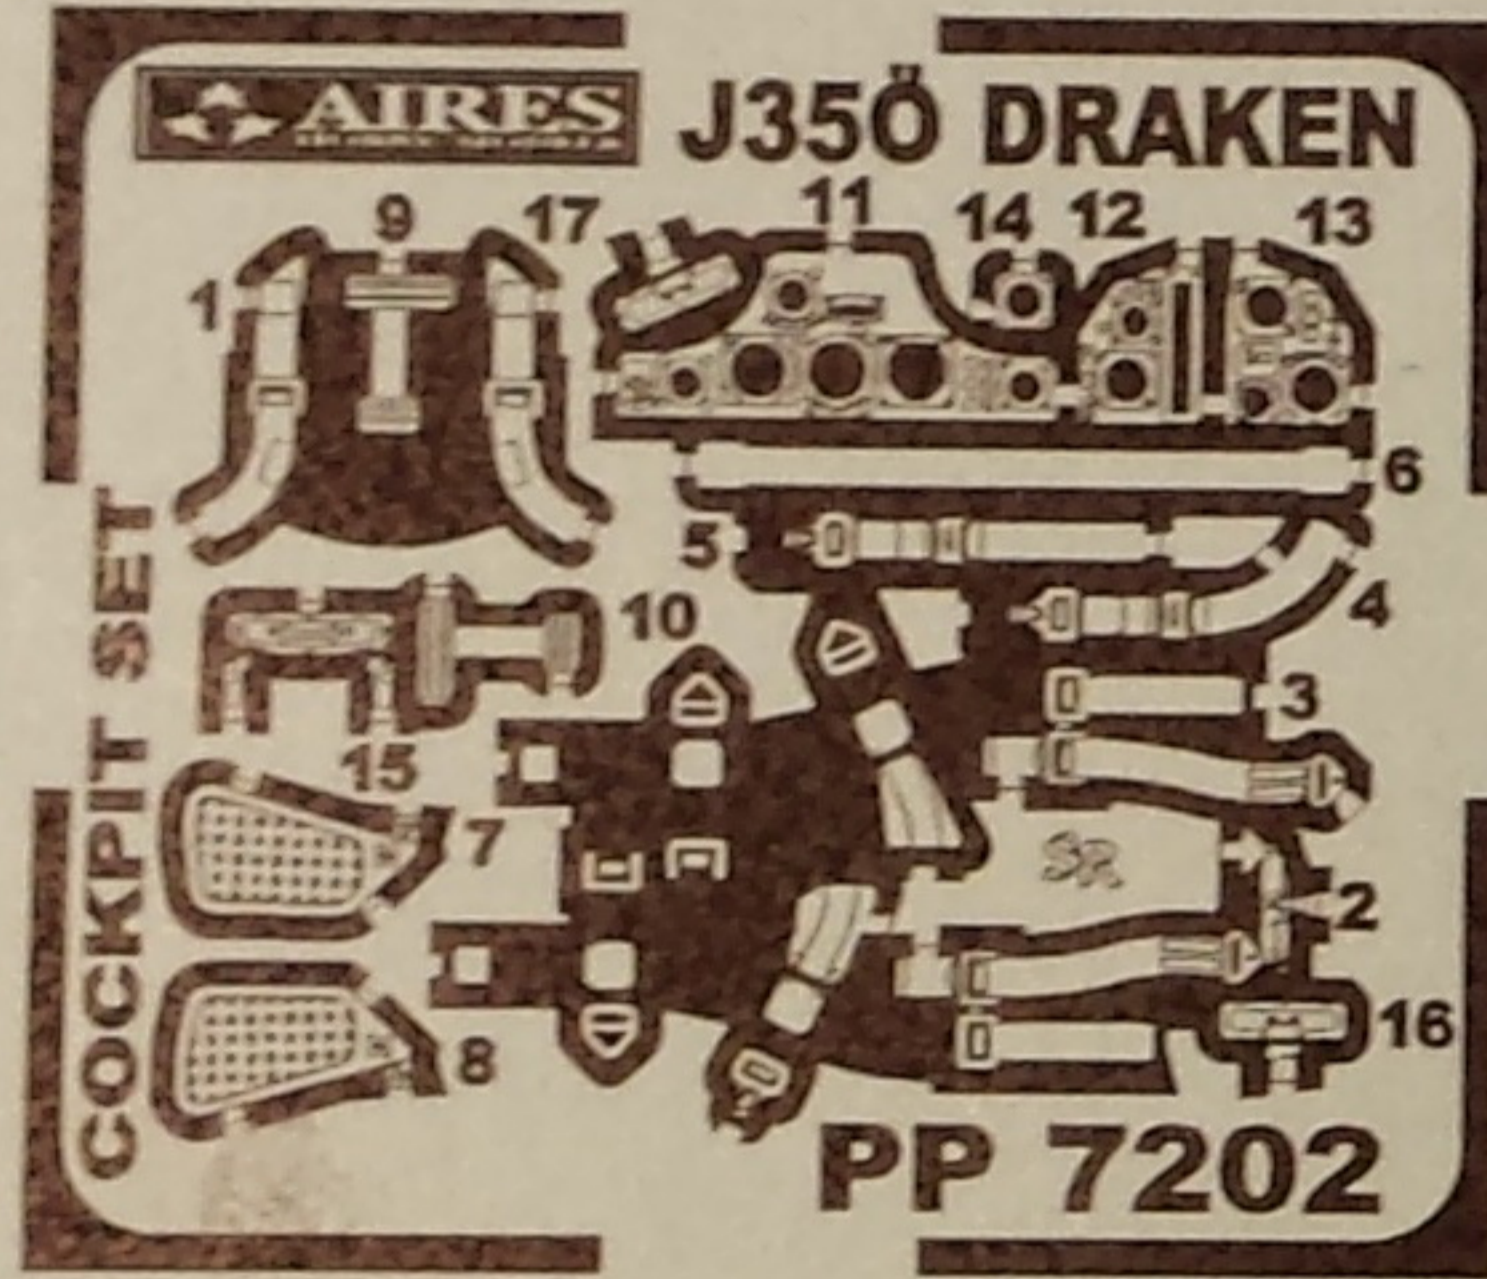

Recommended kit HASEGAWA/REVELL

## PHOTO-ETCHED METAL PARTS