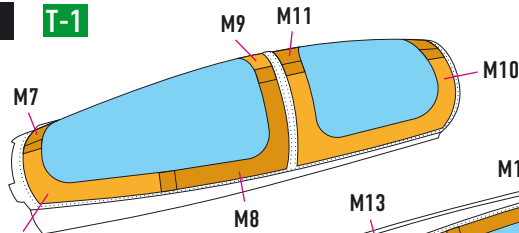

● - KIT PART ● - MASK ● - LIQUID MASK for Trumpeter kit

1 R-7

Exterior color

Interior color

2 T-1

Exterior color

Interior color

3 Top Fuselage