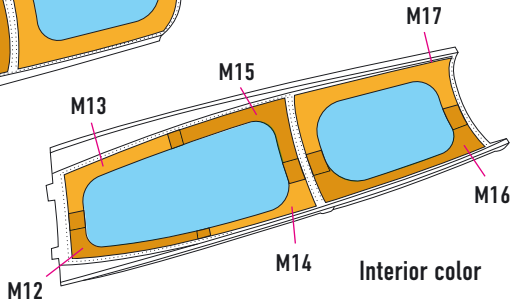

● - KIT PART ● - MASK ● - LIQUID MASK for Trumpeter kit

1 R-7

Exterior color

Interior color

2 T-1

Exterior color

Interior color

3 Top Fuselage