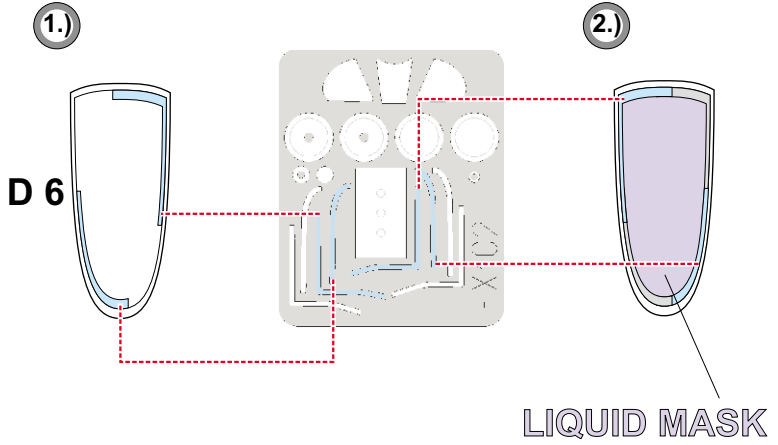

eduard
MASK

P-51D Mustang 1/48

The die-cut mask for accurate canopy frame painting of the
Hasegawa scale 1/48 KIT

EX 102

REFERENCES:
 Detail & Scale.: Vol. 51 - P-51D
 Aero Detail 13: P-51D
 Squadron/Signal Publ.: Walk Around # 5507 - P-51D