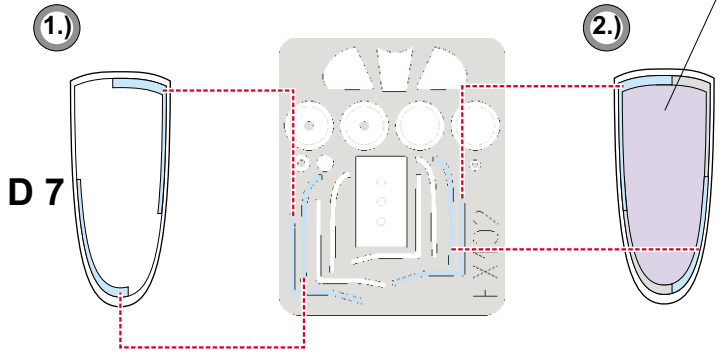

eduard
MASK

P-51D Mustang 1/48

The die-cut mask for accurate canopy frame painting of the
Hasegawa scale 1/48 KIT

EX 102

REFERENCES:
 Detail & Scale.: Vol. 51 - P-51D
 Aero Detail 13: P-51D
 Squadron/Signal Publ.: Walk Around # 5507 - P-51D