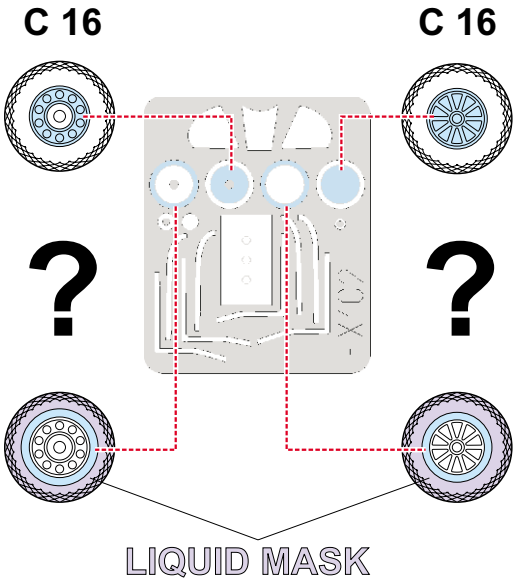

eduard
MASK

P-51D Mustang 1/48

The die-cut mask for accurate canopy frame painting of the
Hasegawa scale 1/48 KIT

EX 102

REFERENCES:
 Detail & Scale.: Vol. 51 - P-51D
 Aero Detail 13: P-51D
 Squadron/Signal Publ.: Walk Around # 5507 - P-51D