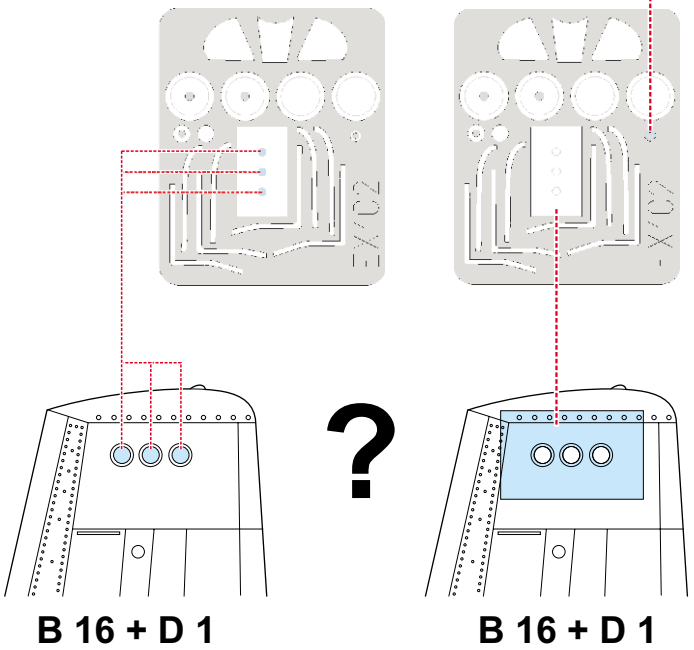

eduard
MASK

P-51D Mustang 1/48

The die-cut mask for accurate canopy frame painting of the
Hasegawa scale 1/48 KIT

EX 102

REFERENCES:
 Detail & Scale.: Vol. 51 - P-51D
 Aero Detail 13: P-51D
 Squadron/Signal Publ.: Walk Around # 5507 - P-51D