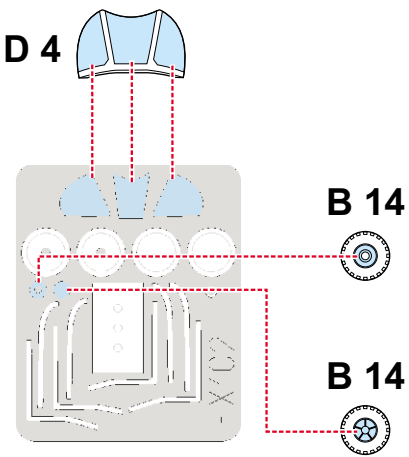

eduard
MASK

P-51D Mustang 1/48

The die-cut mask for accurate canopy frame painting of the
Hasegawa scale 1/48 KIT

EX 102

REFERENCES:
 Detail & Scale.: Vol. 51 - P-51D
 Aero Detail 13: P-51D
 Squadron/Signal Publ.: Walk Around # 5507 - P-51D