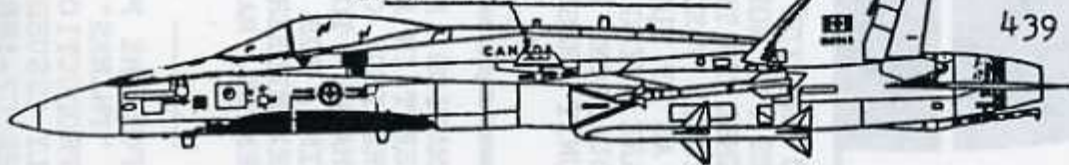

TWO STYLES OF CRESTS ARE PROVIDED FOR 409, 410 and 421 SQUADRONS.

WHEN USED IN  
AS ARROW GRAPHIC  
MODEL THE VAST  
HORNET.

THE ABOVE RANGE  
OF NOSE NUMBERS  
SELECTION OF GRAPHIC  
SCHEME WILL BE

AL CF-18 MARKING SHEET, AS WELL  
R C-56-72, YOU WILL BE ABLE TO  
S ENCOUNTERED ON THE CANADIAN