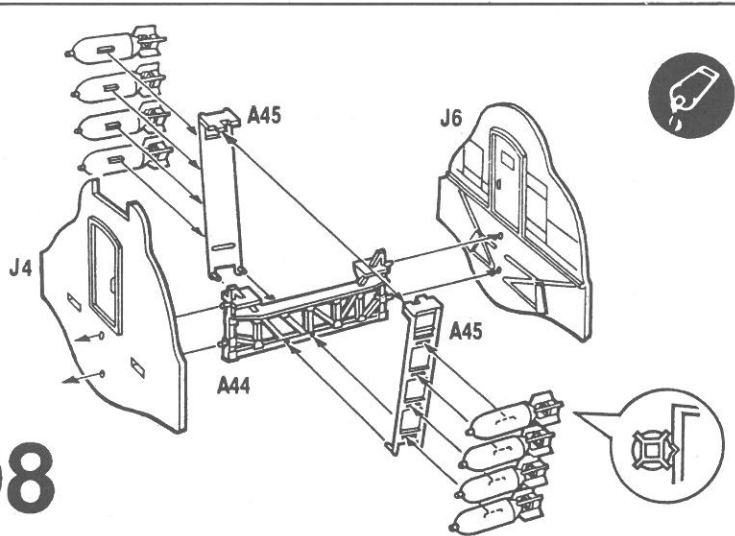

2 Bomb bay and weapons assembly

Bomb sight: Black
Interior: Chromate green
Bombs: Before 1942 — Yellow
After 1943 — Khaki