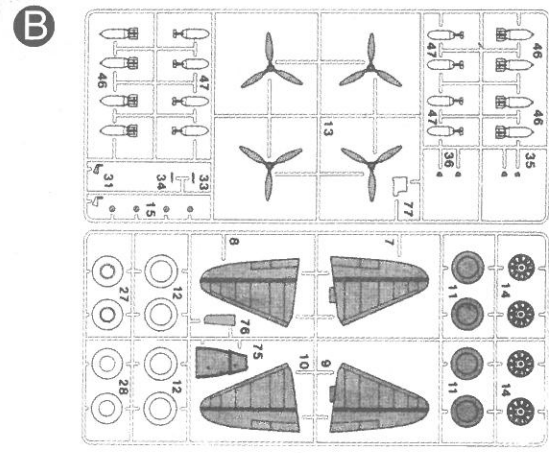

Behind landing gear lights: Silver
 Tire: Black
 Wheel well: Chromate green
 Landing gear struts: Silver

6 Engine and propeller assembly

7 Wing, elevator and canopy installation

8 Final assembly

Tail wheel: Black
 Bomb bay door interiors: Chromate green

BOMB BAY

■ Parts Locating Diagram 부품도

■ Unused parts : A-21, 22, 23, 37, 38, 39X2, 42, 43, 48X2, 49, 72, 89, B-7, 8, 9, 10, 11, 13, 31, 33, 34, 35, 36, 75, 76, L-45

점착한다 Cement parts Coller Kleben Pegar Incollare Colar Kleben	점착하지 않는다 DO NOT cement Ne pas coller Nicht kleben No pegar Non incollare Nao colar Niet kleven	잘라낸다 Cut away Couper Schneiden Cortar Tagliare Cortar Snijden	선택한다 Optional parts Chow Auswahlgchigkeit Election Scelta Opcao Keuze	수반을 반복한다 Repeat operation Répéter l'opération Vorgang wiederholen Repitir la operacion Ripetere Repitir a operacao Herhalen
--	--	---	---	---