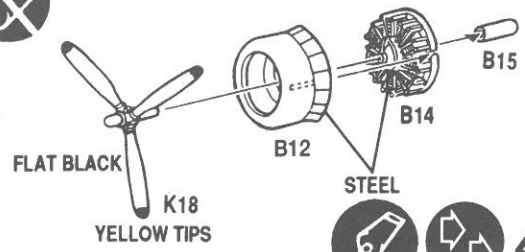

6 Engine and propeller assembly