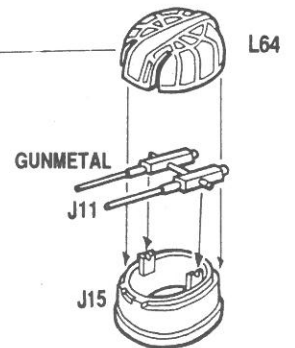

3 Fuselage assembly

Waist gunners' compartment: Chromate green
Bombardier's compartment: Chromate green, Black panels