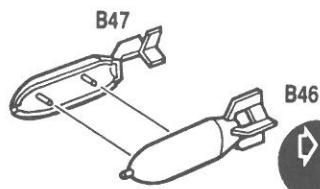

2 Bomb bay and weapons assembly

Bomb sight: Black
Interior: Chromate green
Bombs: Before 1942 — Yellow
After 1943 — Khaki