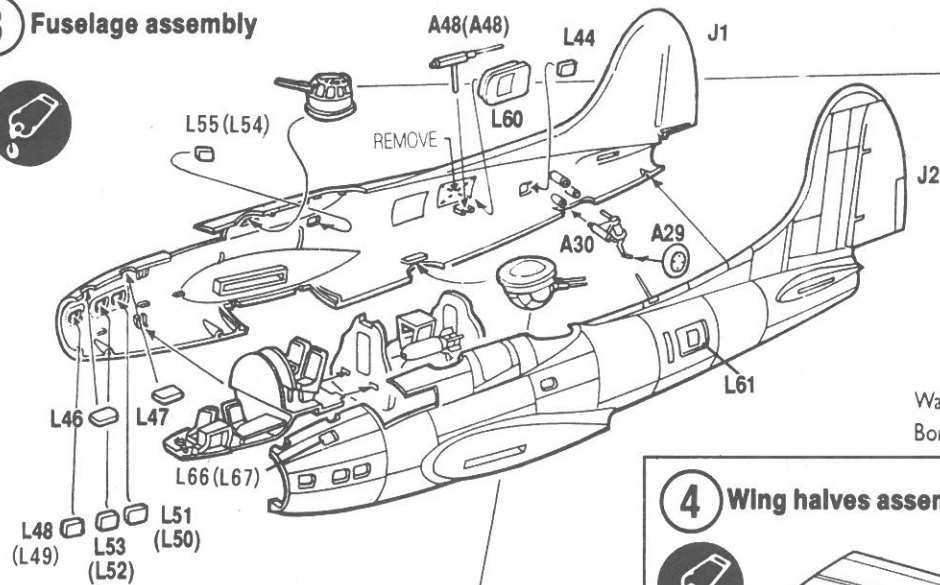

3 Fuselage assembly

Waist gunners' compartment: Chromate green
Bombardier's compartment: Chromate green, Black panels