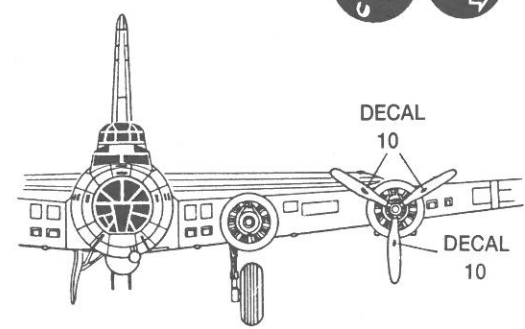

Behind landing gear lights: Silver
 Tire: Black
 Wheel well: Chromate green
 Landing gear struts: Silver

6 Engine and propeller assembly

7 Wing, elevator and canopy installation

8 Final assembly

Tail wheel: Black
 Bomb bay door interiors: Chromate green