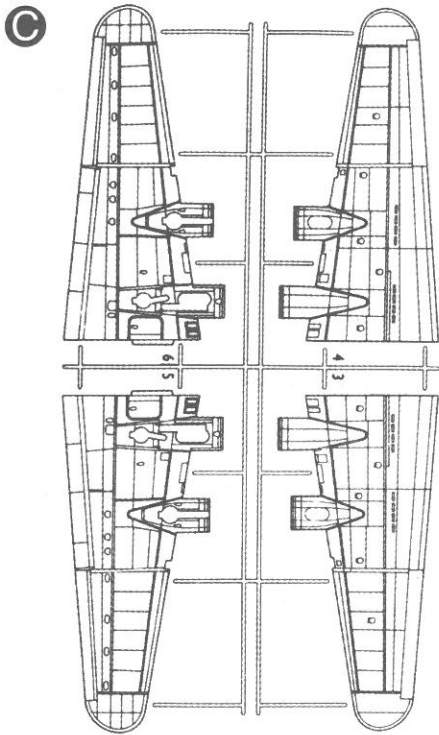

Behind landing gear lights: Silver
 Tire: Black
 Wheel well: Chromate green
 Landing gear struts: Silver

6 Engine and propeller assembly

7 Wing, elevator and canopy installation

8 Final assembly

Tail wheel: Black
 Bomb bay door interiors: Chromate green

BOMB BAY

■ Parts Locating Diagram 부품도

■ Unused parts : A-21, 22, 23, 37, 38, 39X2, 42, 43, 48X2, 49, 72, 89, B-7, 8, 9, 10, 11, 13, 31, 33, 34, 35, 36, 75, 76, L-45

점착한다 Cement parts Coller Kleben Pegar Incollare Colar Kleben	점착하지 않는다 DO NOT cement Ne pas coller Nicht kleben No pegar Non incollare Nao colar Niet kleven	잘라낸다 Cut away Couper Schneiden Cortar Tagliare Cortar Snijden	선택한다 Optional parts Chow Auswahlgchigkeit Election Scelta Opcao Keuze	수반을 반복한다 Repeat operation Répéter l'opération Vorgang wiederholen Repitir la operacion Ripetere Repitir a operacao Herhalen
--	--	---	---	---