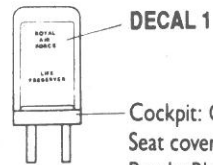

DECAL 1
 Cockpit: Chromate green
 Seat covers: Tan
 Panels: Black
 Steering wheels: Black

2 Bomb bay and weapons assembly

Bomb sight: Black
 Interior: Chromate green
 Bombs: Before 1942 — Yellow
 After 1943 — Khaki