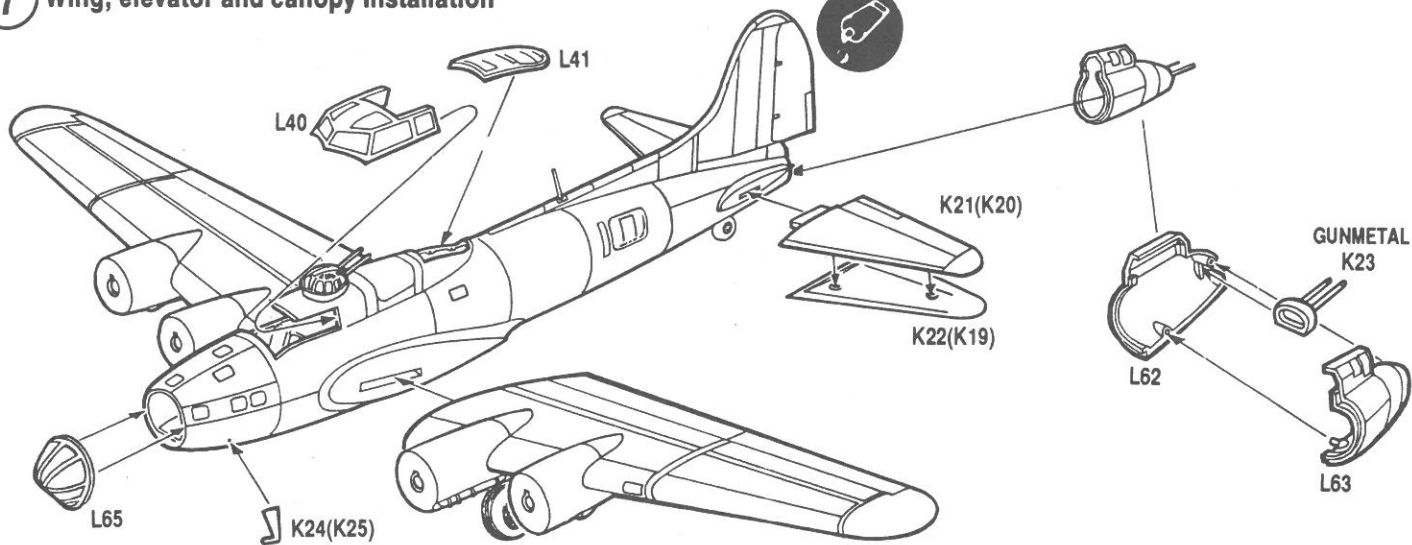

7 Wing, elevator and canopy installation