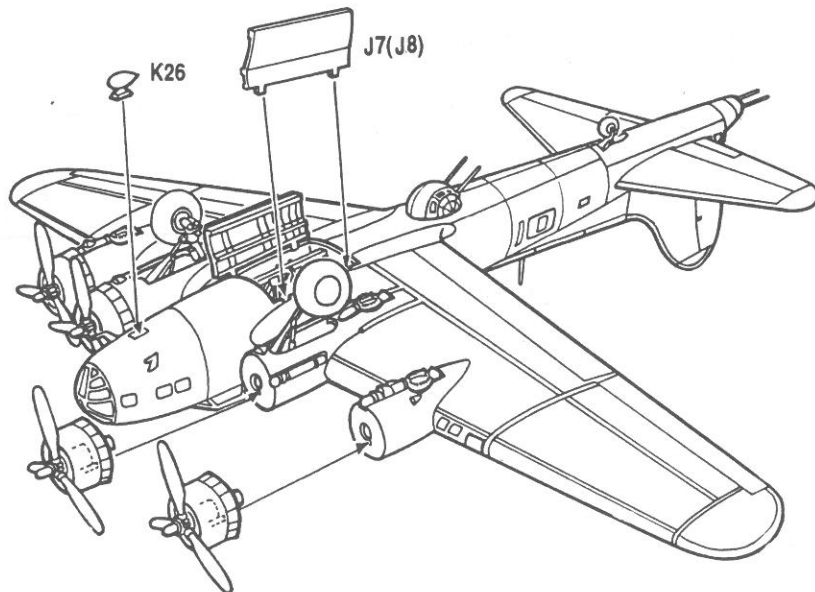

5 Landing gear and supercharger assembly

Behind landing gear lights: Silver
Tire: Black
Wheel well: Chromate green
Landing gear struts: Silver

6 Engine and propeller assembly

7 Wing, elevator and canopy installation

8 Final assembly

Tail wheel: Black
Bomb bay door interiors: Chromate green