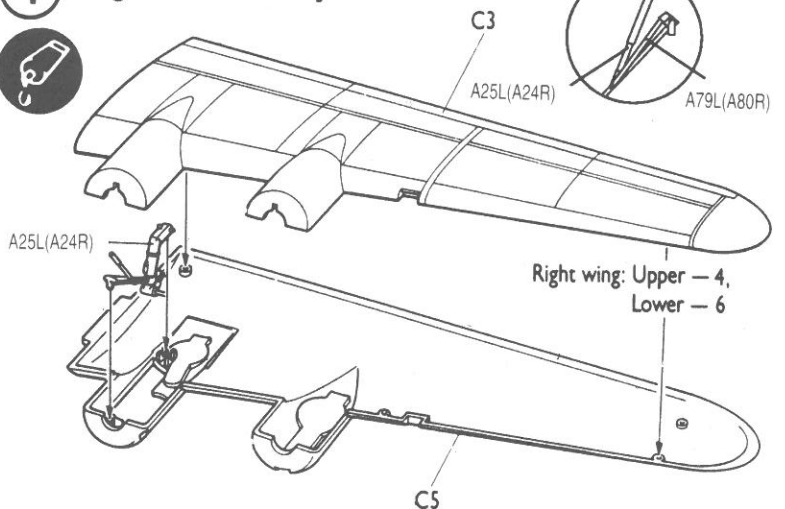

4 Wing halves assembly

Right wing: Upper — 4,
Lower — 6