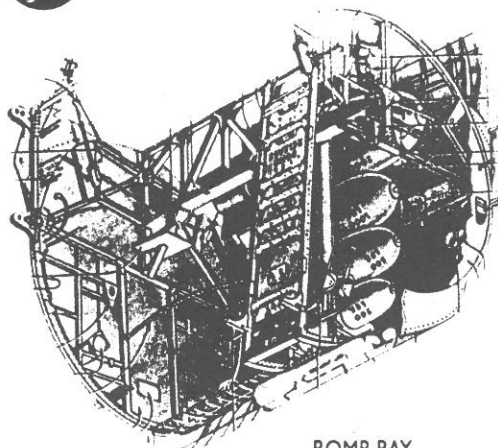

ACADEMY

HOBBY MODEL KITS

BOEING B-17E RAF COASTAL COMMAND FORTRESS II

BOEING B-17E RAF COASTAL COMMAND FORTRESS II

The B-17E was a major re-design from the earlier B, C and D versions flown by the US Army Air Force, its entire tail section was changed from the delicate looking tail rudder to a long dorsal fin over a two-gun stinger turret in the rear. Additionally, the "E" received a two-gun power turret on top behind the cockpit and a remote controlled belly turret. For the first time, the B-17 could be called a Flying Fortress with its eight .050 caliber guns.

Behind landing gear lights: Silver
 Tire: Black
 Wheel well: Chromate green
 Landing gear struts: Silver

6 Engine and propeller assembly

7 Wing, elevator and canopy installation

8 Final assembly

Tail wheel: Black
 Bomb bay door interiors: Chromate green