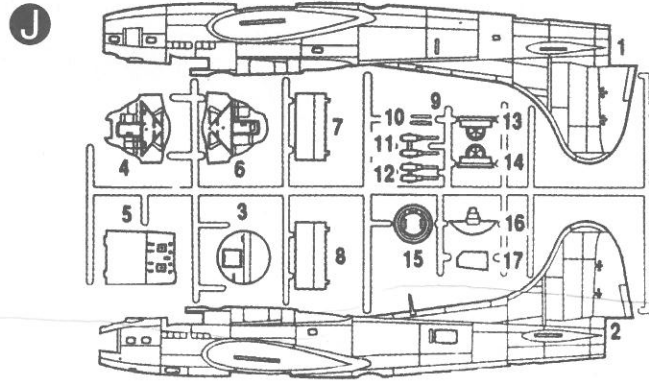

■ Parts Locating Diagram 부품도

■ Unused parts : A-21, 22, 23, 37, 38, 39X2, 42, 43, 48X2, 49, 72, 89, B-7, 8, 9, 10, 11, 13, 31, 33, 34, 35, 36, 75, 76, L-45

점착한다 Cement parts Coller Kleben Pegar Incollare Colar Kleben	점착하지 않는다 DO NOT cement Ne pas coller Nicht kleben No pegar Non incollare Nao colar Niet kleven	잘라낸다 Cut away Couper Schneiden Cortar Tagliare Cortar Snijden	선택한다 Optional parts Chow Auswahlgchigkeit Election Scelta Opcao Keuze	수반을 반복한다 Repeat operation Répéter l'opération Vorgang wiederholen Repitir la operacion Ripetere Repitir a operacao Herhalen

■ 직매점 겸 A/S센터
■ A/S센터
■ 총판점 겸 A/S센터

■ 홈페이지
고객상담문의

상선교 : 742-9293, 방배동 : 552-9293, 양재동 : 575-9997, 용산 : 796-1214, 아셈하비센터 : 6002-6293,
본사 : 908-7000(교환 147), 동대문 : 745-9293
원아카데미 : 907-0940, 양천아카데미 : 2691-7108, 강북아카데미 : 762-0980, 강남아카데미 : 485-6884
AB하비 : (031)458-5591, 서면아카데미 : (051)816-9773, 대구아카데미 : (053)744-9293

<http://www.academy.co.kr>
080-969-7000

ACADEMY HOBBY MODEL KITS
ACADEMY PLASTIC MODEL CO., LTD.
273-64, Suyu-dong, Kangbuk-gu, Seoul, Korea
TEL:82-2-908-7000 FAX:82-2-997-3003