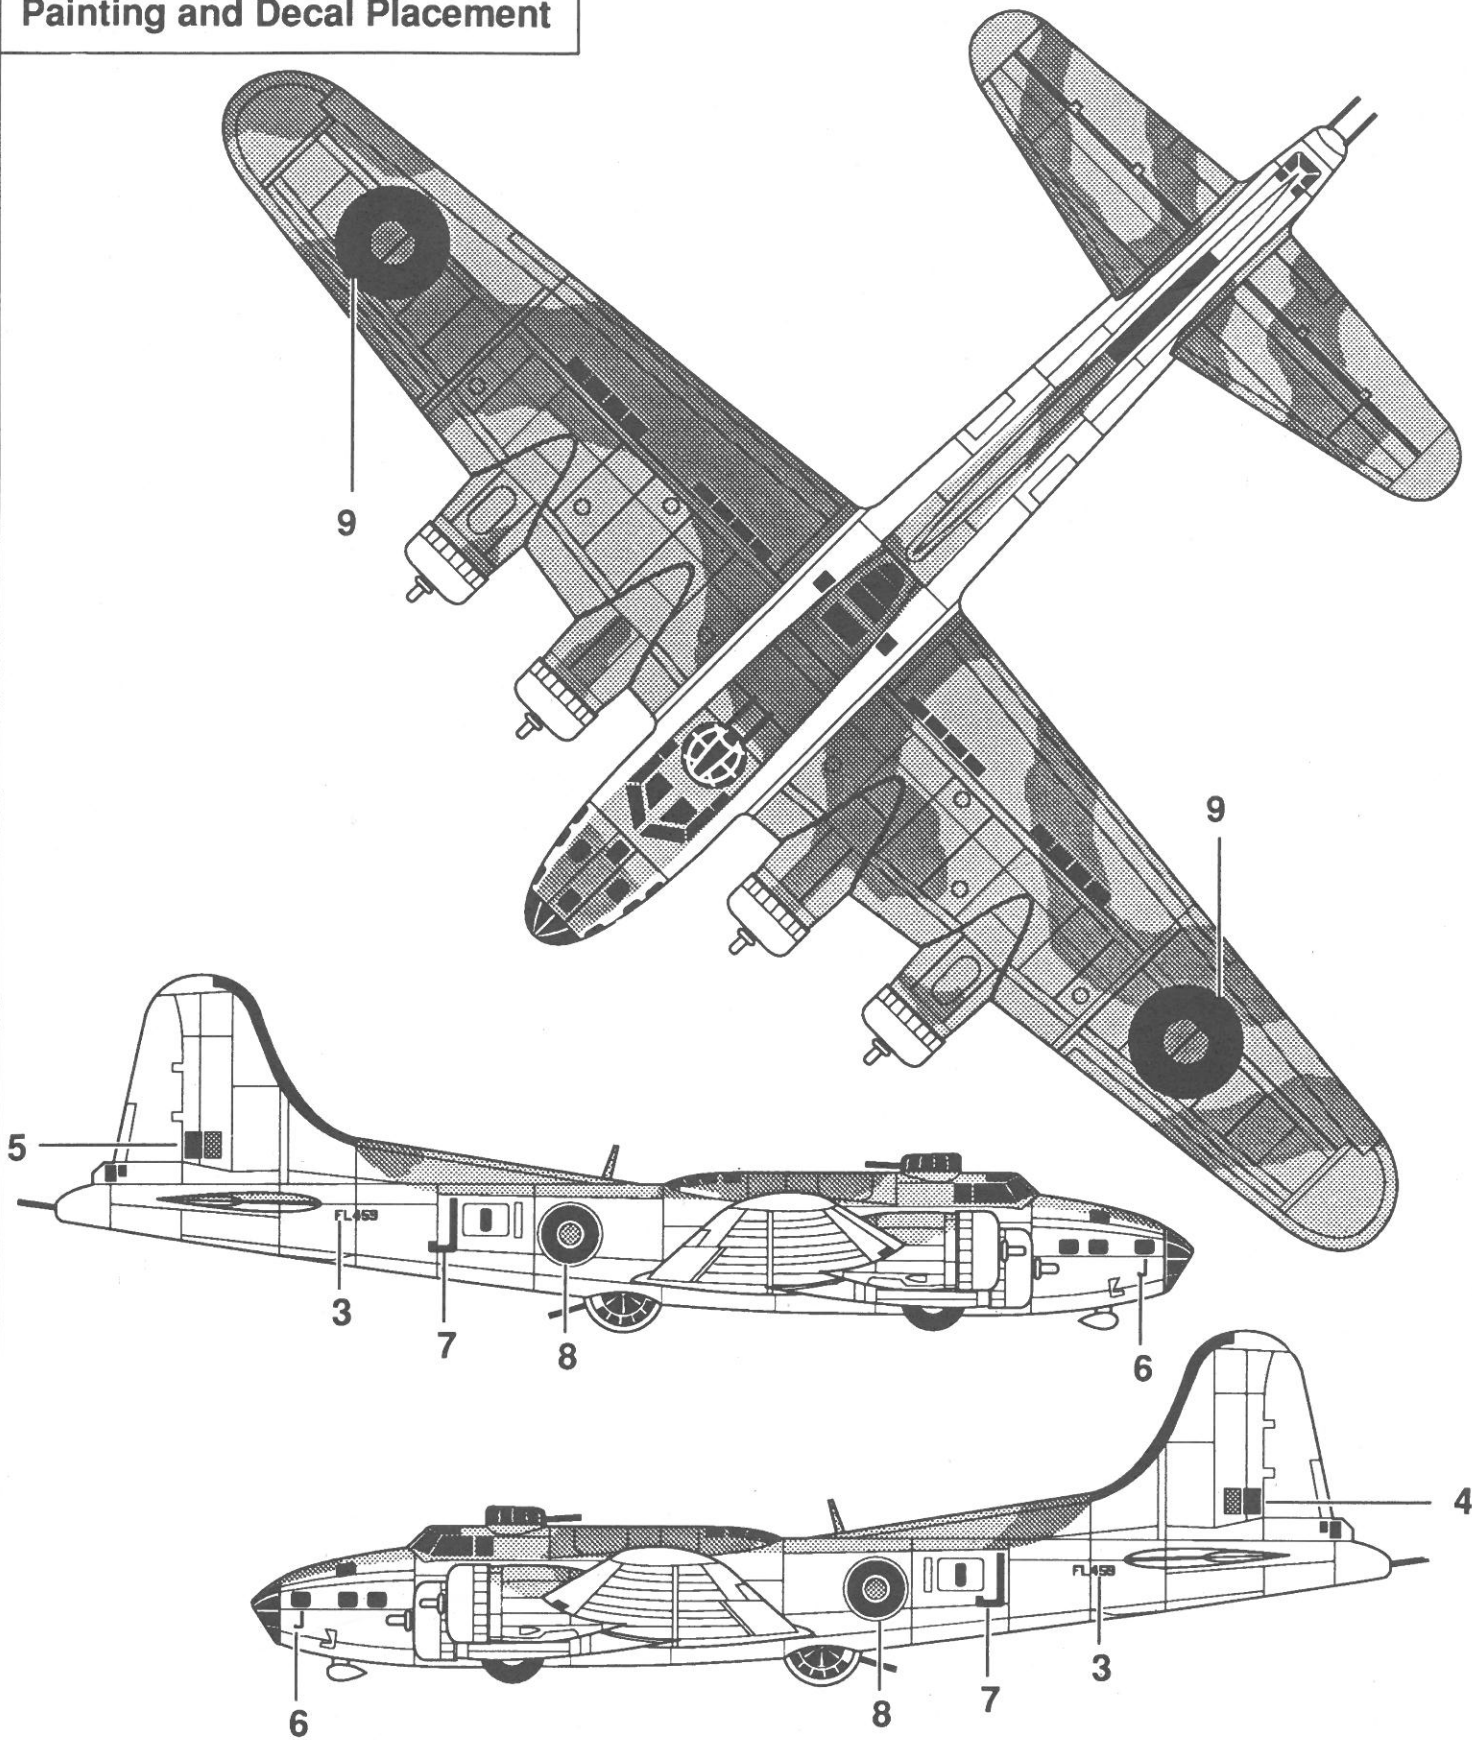

Painting and Decal Placement

FLAT OCEAN GRAY F.S.36152

FLAT OLIVE GREEN F.S.34079

FLAT WHITE

©1996 ACADEMY PLASTIC MODEL CO., LTD.

273-64, Suyu-dong, Kangbuk-ku, Seoul, Korea

FAX: 82-2-997-3003

ENGLISH	FRENCH	GERMAN	SPANISH	ITALIAN
BLACK	NOIR	SCHWARZ	NEGRO	NERO
SILVER	ARGENT	SILBERN	PLATA	ARGENTO
GUMMETAL	METALLIC	METALLIC	METALLICO	METALLICO
ALUMINUM	ALUMINIUM	ALUMINIUMFARBEN	ALUMINIO	ALLUMINIO
METALLIC	METALLIC	METALLIK	METALLICO	METALLICO
GRAY	GRIS	GRAU	GRIS	GRIGIO
LT GRAY	GRIS CLAIR	HELL GRAU	GRIS CLARO	GRIGIO CHIARO
WHITE	BLANC	WEISS	BLANC	BIANCO
RED	ROUGE	ROT	ROJO	ROSSO
YELLOW	JAUNE	GELB	AMARILLO	GIALLO
BLUE	BLEU	BLAU	AZUL	BLU
ORANGE	ORANGE	ORANGE	NARANJADO	ARANCIO
GREEN	VERT	GRUN	VERDE	VERDE
BROWN	BRUN	BRUN	MARRON	MARRONE
TAN	BRUN CLAIR	GELBBRAUN	CANELA	MARRONE CHIARO
GLOSS	LUSTRE	GLANZENDES	BRILLANTE	BRILLANTE
FLAT	TERNE	GLANZLOSES	APAGADO	OPACO

ACADEMY

HOBBY MODEL KITS