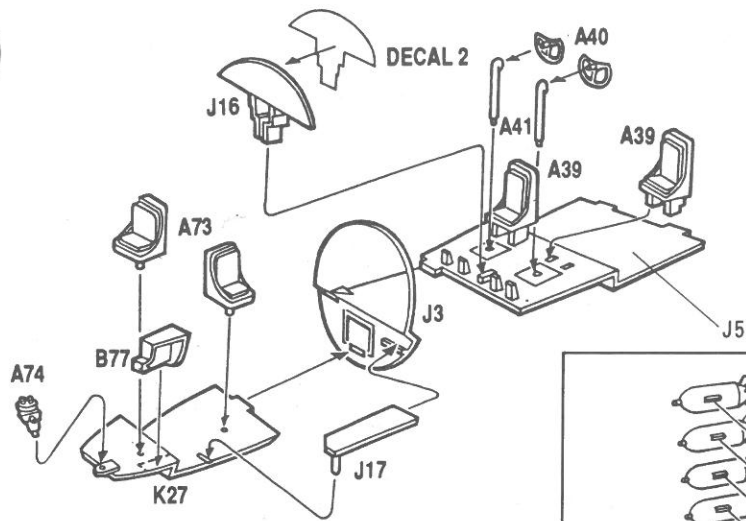

1 Cockpit and bombardiers station assembly

DECAL 1
Cockpit: Chromate green
Seat covers: Tan
Panels: Black
Steering wheels: Black