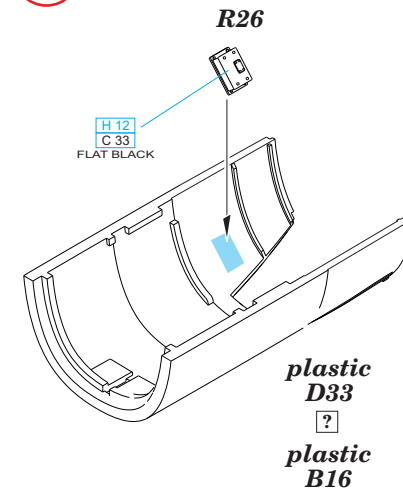

# 648 183 Spitfire Mk.V cockpit

for Airfix kit - pro stavebnici Airfix

1/48

**BEST ~~BRASS~~ RESIN AROUND!**

- |                           |                     |   |
|---------------------------|---------------------|---|
| REMOVE<br>ODSTRANIT       | BEND<br>OHNOUT      | SYMMETRICAL ASSEMBLY<br>SYMETRICKA MONTAZ |
| GRIND<br>OBROUSIT         | OPTION<br>VOLBA     | SCRIBE THE PANEL AND HOLES<br>RYTI        |
| DRILL HOLE<br>VRTAT OTVOR | REPLACE<br>NAHRADIT | REVERSE SIDE<br>OTOČIT                    |

**B THE HEADREST - SEE YOUR REFERENCES**

**D**

**F**

**G**

**4**

**5**

**6**

**H****I****7****8****9**