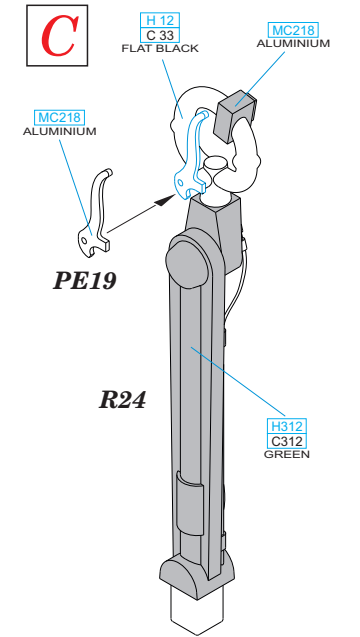

B THE HEADREST - SEE YOUR REFERENCES