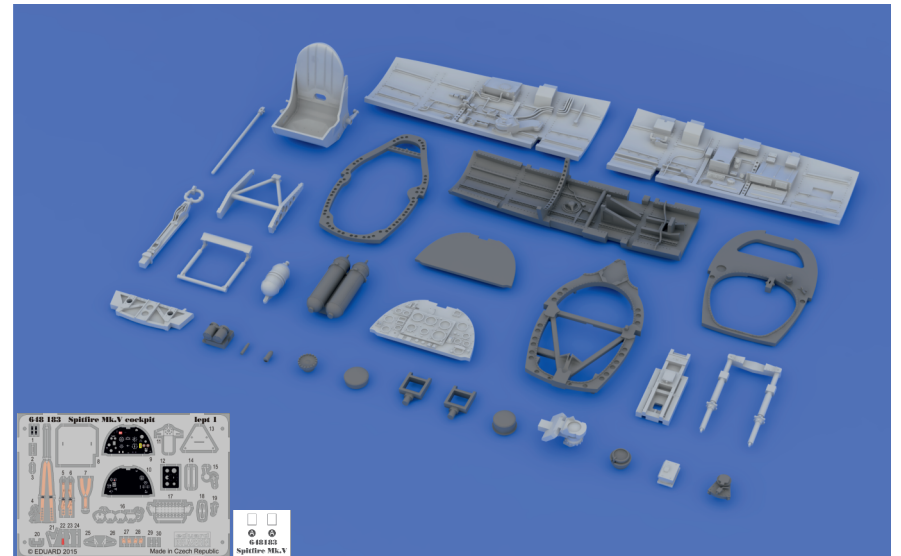

# 648 183 Spitfire Mk.V cockpit

for Airfix kit - pro stavebnici Airfix

1/48

**BEST ~~BRASS~~ RESIN AROUND!**

- |                           |                     |   |
|---------------------------|---------------------|---|
| REMOVE<br>ODSTRANIT       | BEND<br>OHNOUT      | SYMMETRICAL ASSEMBLY<br>SYMETRICKA MONTAZ |
| GRIND<br>OBROUSIT         | OPTION<br>VOLBA     | SCRIBE THE PANEL AND HOLES<br>RYTI        |
| DRILL HOLE<br>VRTAT OTVOR | REPLACE<br>NAHRADIT | REVERSE SIDE<br>OTOČIT                    |