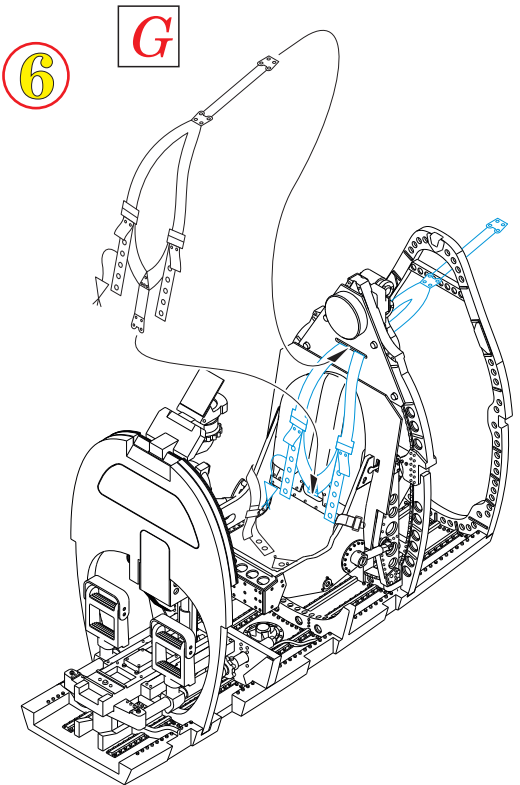

# 648 183 Spitfire Mk.V cockpit

for Airfix kit - pro stavebnici Airfix

1/48

**BEST ~~BRASS~~ RESIN AROUND!**

- |                           |                     |   |
|---------------------------|---------------------|---|
| REMOVE<br>ODSTRANIT       | BEND<br>OHNOUT      | SYMMETRICAL ASSEMBLY<br>SYMETRICKA MONTAZ |
| GRIND<br>OBROUSIT         | OPTION<br>VOLBA     | SCRIBE THE PANEL AND HOLES<br>RYTI        |
| DRILL HOLE<br>VRTAT OTVOR | REPLACE<br>NAHRADIT | REVERSE SIDE<br>OTOČIT                    |

**B THE HEADREST - SEE YOUR REFERENCES**

**D**

**F**

**G**

**4**

**5**

**6**

**H****I****7****8****9**