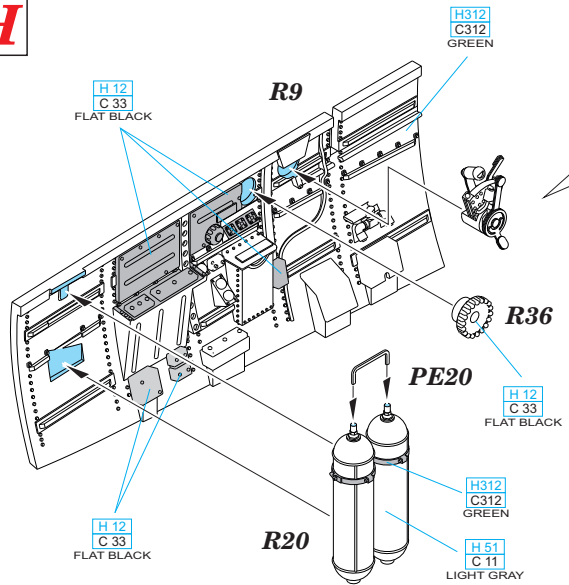

# 648 183 Spitfire Mk.V cockpit

for Airfix kit - pro stavebnici Airfix

1/48

**BEST ~~BRASS~~ RESIN AROUND!**

- |                           |                     |   |
|---------------------------|---------------------|---|
| REMOVE<br>ODSTRANIT       | BEND<br>OHNOUT      | SYMMETRICAL ASSEMBLY<br>SYMETRICKA MONTAZ |
| GRIND<br>OBROUSIT         | OPTION<br>VOLBA     | SCRIBE THE PANEL AND HOLES<br>RYTI        |
| DRILL HOLE<br>VRTAT OTVOR | REPLACE<br>NAHRADIT | REVERSE SIDE<br>OTOČIT                    |

**B THE HEADREST - SEE YOUR REFERENCES**

**D**

**F**

**G**

**4**

**5**

**6**

**H****I****7****8****9**