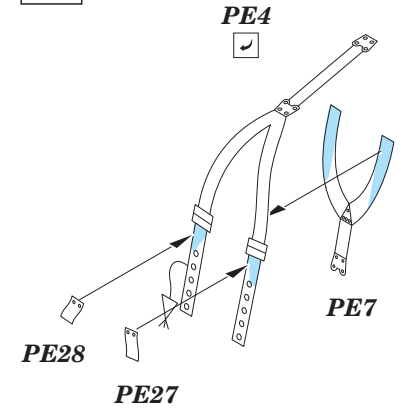

# 648 183 Spitfire Mk.V cockpit

for Airfix kit - pro stavebnici Airfix

1/48

**BEST ~~BRASS~~ RESIN AROUND!**

- |                           |                     |   |
|---------------------------|---------------------|---|
| REMOVE<br>ODSTRANIT       | BEND<br>OHNOUT      | SYMMETRICAL ASSEMBLY<br>SYMETRICKA MONTAZ |
| GRIND<br>OBROUSIT         | OPTION<br>VOLBA     | SCRIBE THE PANEL AND HOLES<br>RYTI        |
| DRILL HOLE<br>VRTAT OTVOR | REPLACE<br>NAHRADIT | REVERSE SIDE<br>OTOČIT                    |

**B THE HEADREST - SEE YOUR REFERENCES**

**D**

**F**

**G**

**4**

**5**

**6**

**H****I****7****8****9**