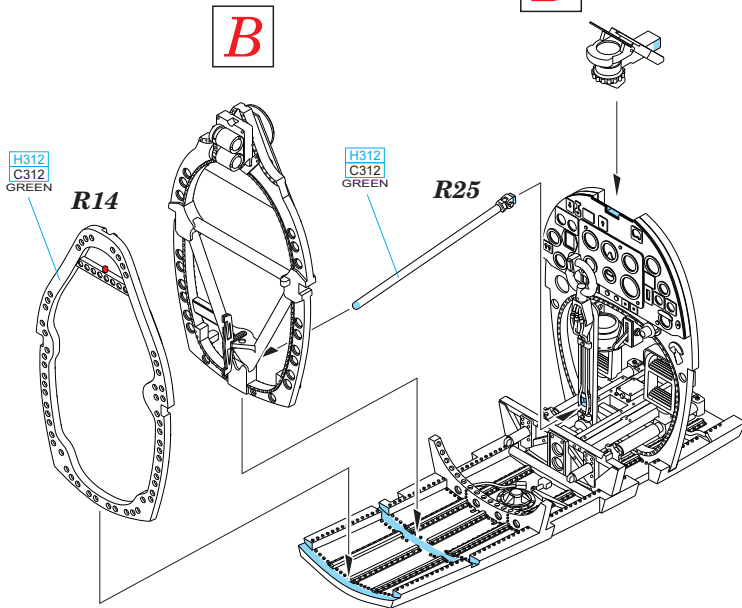

# 648 183 Spitfire Mk.V cockpit

for Airfix kit - pro stavebnici Airfix

1/48

**BEST ~~BRASS~~ RESIN AROUND!**

- |                           |                     |   |
|---------------------------|---------------------|---|
| REMOVE<br>ODSTRANIT       | BEND<br>OHNOUT      | SYMMETRICAL ASSEMBLY<br>SYMETRICKA MONTAZ |
| GRIND<br>OBROUSIT         | OPTION<br>VOLBA     | SCRIBE THE PANEL AND HOLES<br>RYTI        |
| DRILL HOLE<br>VRTAT OTVOR | REPLACE<br>NAHRADIT | REVERSE SIDE<br>OTOČIT                    |

**B THE HEADREST - SEE YOUR REFERENCES**

**D**

**F**

**G**

**4**

**5**

**6**

**H****I****7****8****9**