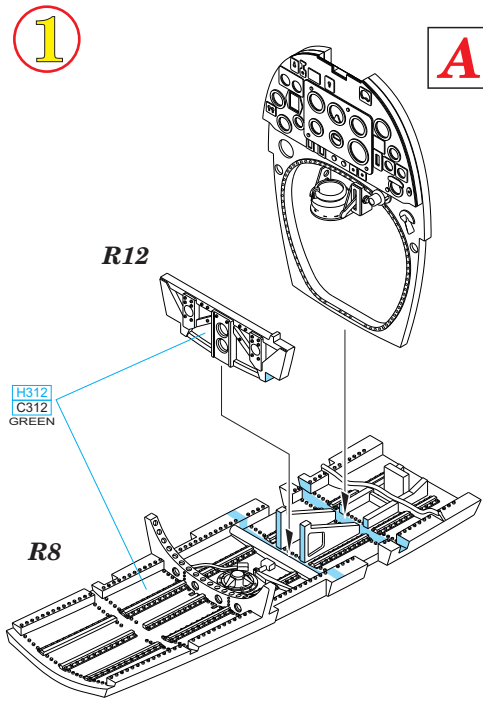

B THE HEADREST - SEE YOUR REFERENCES