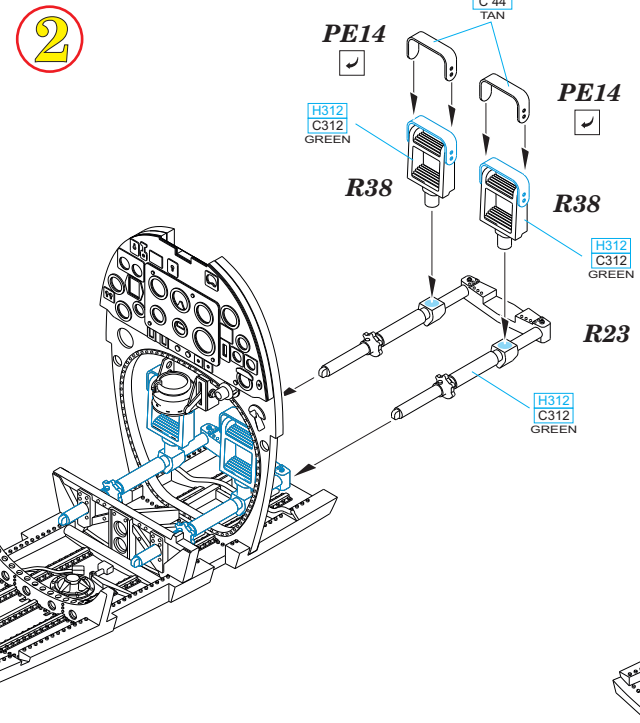

B THE HEADREST - SEE YOUR REFERENCES