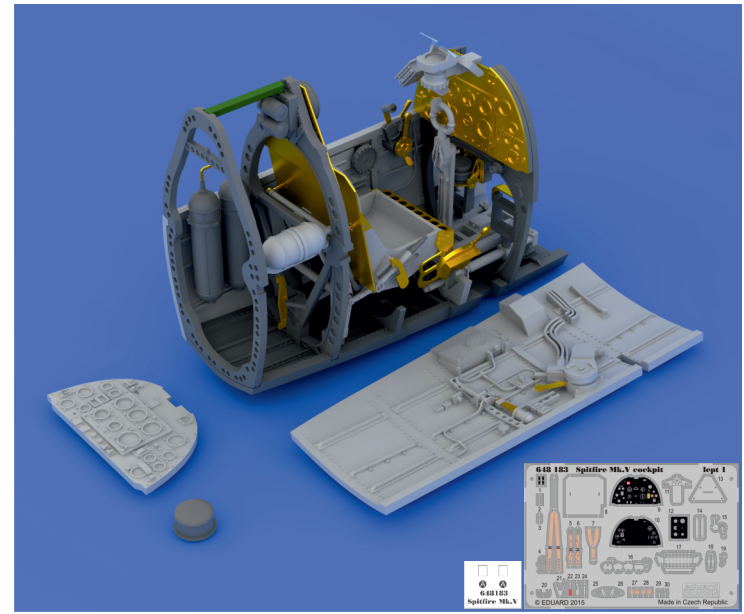

# 648 183 Spitfire Mk.V cockpit

for Airfix kit - pro stavebnici Airfix

1/48

**BEST ~~BRASS~~ RESIN AROUND!**

- |                           |                     |   |
|---------------------------|---------------------|---|
| REMOVE<br>ODSTRANIT       | BEND<br>OHNOUT      | SYMMETRICAL ASSEMBLY<br>SYMETRICKA MONTAZ |
| GRIND<br>OBROUSIT         | OPTION<br>VOLBA     | SCRIBE THE PANEL AND HOLES<br>RYTI        |
| DRILL HOLE<br>VRTAT OTVOR | REPLACE<br>NAHRADIT | REVERSE SIDE<br>OTOČIT                    |