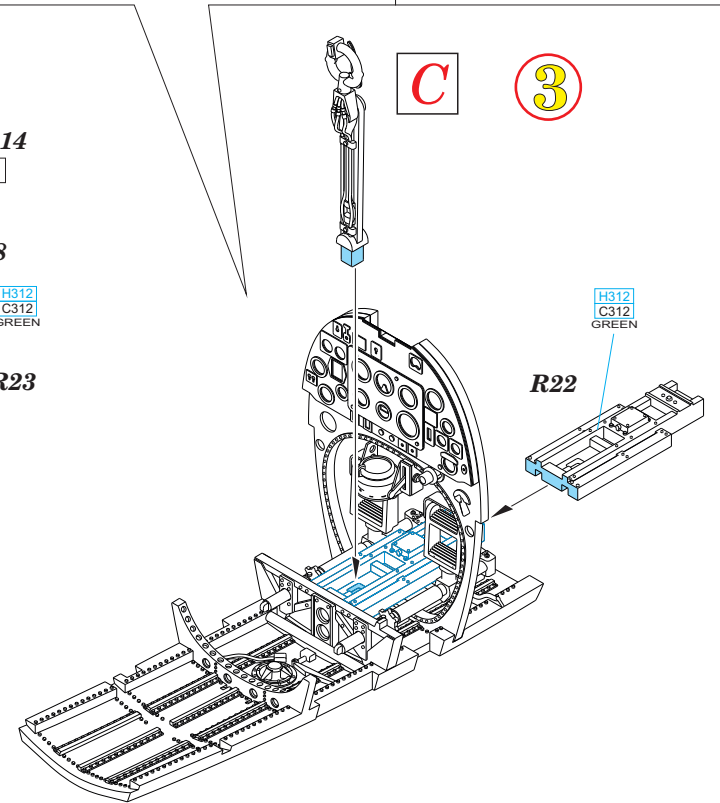

# 648 183 Spitfire Mk.V cockpit

for Airfix kit - pro stavebnici Airfix

1/48

**BEST ~~BRASS~~ RESIN AROUND!**

- |                           |                     |   |
|---------------------------|---------------------|---|
| REMOVE<br>ODSTRANIT       | BEND<br>OHNOUT      | SYMMETRICAL ASSEMBLY<br>SYMETRICKA MONTAZ |
| GRIND<br>OBROUSIT         | OPTION<br>VOLBA     | SCRIBE THE PANEL AND HOLES<br>RYTI        |
| DRILL HOLE<br>VRTAT OTVOR | REPLACE<br>NAHRADIT | REVERSE SIDE<br>OTOČIT                    |

**B THE HEADREST - SEE YOUR REFERENCES**

**D**

**F**

**G**

**4**

**5**

**6**

**H****I****7****8****9**