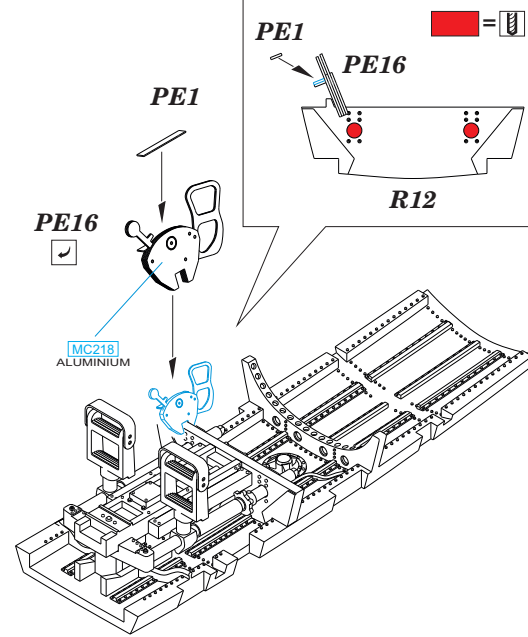

B THE HEADREST - SEE YOUR REFERENCES