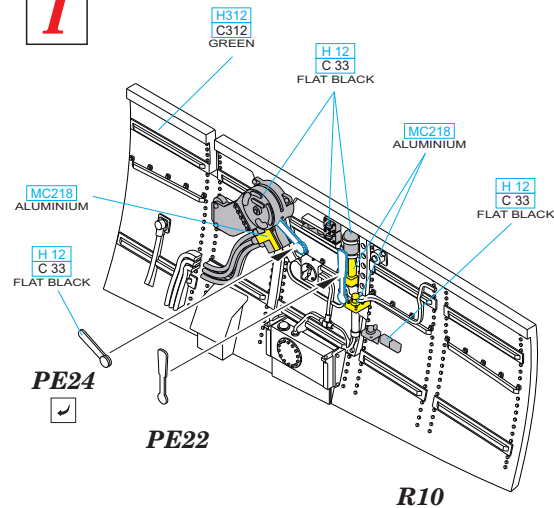

# 648 183 Spitfire Mk.V cockpit

for Airfix kit - pro stavebnici Airfix

1/48

**BEST ~~BRASS~~ RESIN AROUND!**

- |                           |                     |   |
|---------------------------|---------------------|---|
| REMOVE<br>ODSTRANIT       | BEND<br>OHNOUT      | SYMMETRICAL ASSEMBLY<br>SYMETRICKA MONTAZ |
| GRIND<br>OBROUSIT         | OPTION<br>VOLBA     | SCRIBE THE PANEL AND HOLES<br>RYTI        |
| DRILL HOLE<br>VRTAT OTVOR | REPLACE<br>NAHRADIT | REVERSE SIDE<br>OTOČIT                    |

**B THE HEADREST - SEE YOUR REFERENCES**

**D**

**F**

**G**

**4**

**5**

**6**

**H****I****7****8****9**