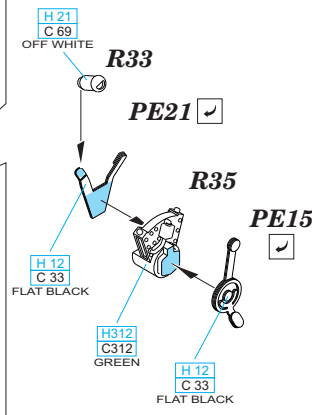

# 648 183 Spitfire Mk.V cockpit

for Airfix kit - pro stavebnici Airfix

1/48

**BEST ~~BRASS~~ RESIN AROUND!**

- |                           |                     |   |
|---------------------------|---------------------|---|
| REMOVE<br>ODSTRANIT       | BEND<br>OHNOUT      | SYMMETRICAL ASSEMBLY<br>SYMETRICKA MONTAZ |
| GRIND<br>OBROUSIT         | OPTION<br>VOLBA     | SCRIBE THE PANEL AND HOLES<br>RYTI        |
| DRILL HOLE<br>VRTAT OTVOR | REPLACE<br>NAHRADIT | REVERSE SIDE<br>OTOČIT                    |

**B THE HEADREST - SEE YOUR REFERENCES**

**D**

**F**

**G**

**4**

**5**

**6**

**H****I****7****8****9**