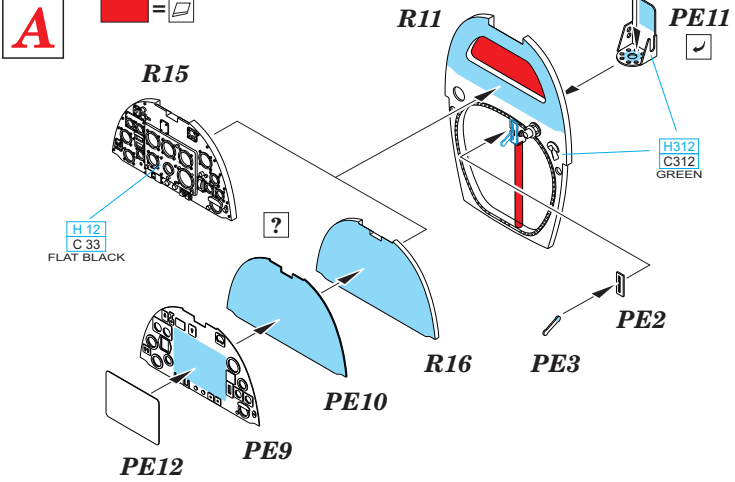

# 648 183 Spitfire Mk.V cockpit

for Airfix kit - pro stavebnici Airfix

1/48

**BEST ~~BRASS~~ RESIN AROUND!**

- |                           |                     |   |
|---------------------------|---------------------|---|
| REMOVE<br>ODSTRANIT       | BEND<br>OHNOUT      | SYMMETRICAL ASSEMBLY<br>SYMETRICKA MONTAZ |
| GRIND<br>OBROUSIT         | OPTION<br>VOLBA     | SCRIBE THE PANEL AND HOLES<br>RYTI        |
| DRILL HOLE<br>VRTAT OTVOR | REPLACE<br>NAHRADIT | REVERSE SIDE<br>OTOČIT                    |