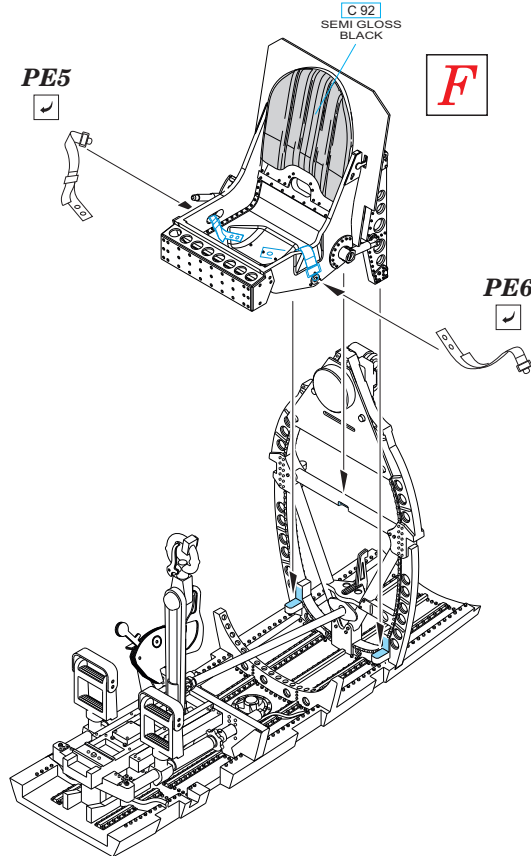

# 648 183 Spitfire Mk.V cockpit

for Airfix kit - pro stavebnici Airfix

1/48

**BEST ~~BRASS~~ RESIN AROUND!**

- |                           |                     |   |
|---------------------------|---------------------|---|
| REMOVE<br>ODSTRANIT       | BEND<br>OHNOUT      | SYMMETRICAL ASSEMBLY<br>SYMETRICKA MONTAZ |
| GRIND<br>OBROUSIT         | OPTION<br>VOLBA     | SCRIBE THE PANEL AND HOLES<br>RYTI        |
| DRILL HOLE<br>VRTAT OTVOR | REPLACE<br>NAHRADIT | REVERSE SIDE<br>OTOČIT                    |

**B THE HEADREST - SEE YOUR REFERENCES**

**D**

**F**

**G**

**4**

**5**

**6**

**H****I****7****8****9**