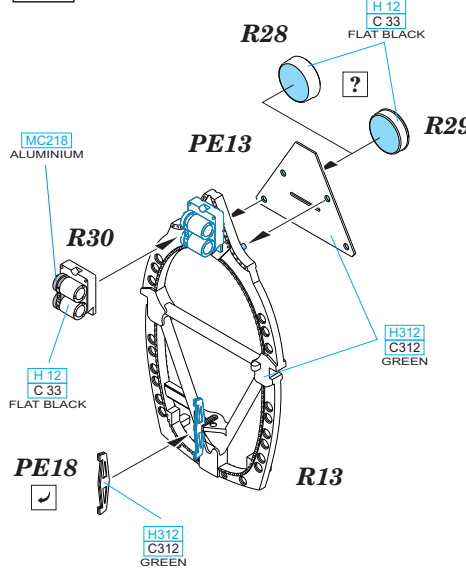

B THE HEADREST - SEE YOUR REFERENCES