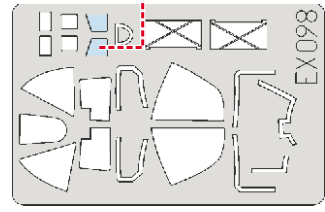

# P-38 Lightning 1/48

The die-cut mask for accurate canopy frame painting of the Academy scale 1/48 KIT

EX 098

F5E ONLY  
G11;G10

G2

G2

1.)

2.)