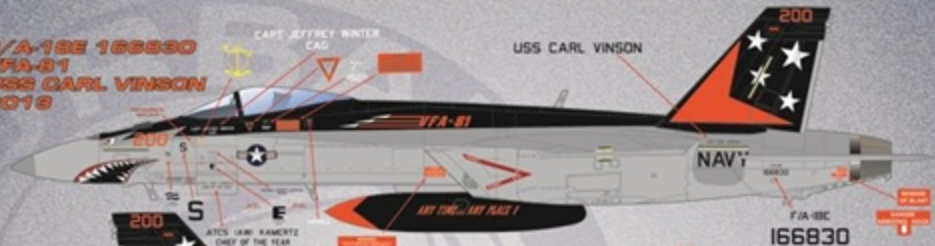

F/A-18E 166830
VFA-81
USS CARL VINSON
2018

CAPT JEFFREY WINTER
CAD

USS CARL VINSON