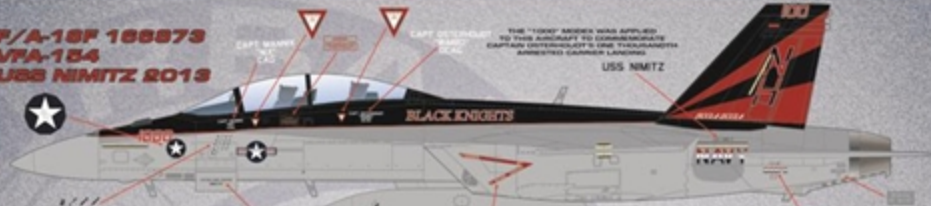

VFA-103

NAVY

FEAR THE BONES

F/A-18F  
166620

F/A-18F  
166620

CAPT TERRY WOODS  
OC-10

CAPT DEN FARRER  
OC-10

INSIDE  
PORT TAIL

INSIDE  
STARBOARD TAIL

DARK GHOST GRAY FS 36320

LIGHT GHOST GRAY FS 36375

CHROME YELLOW FS 15539

GLOSS BLACK FS 17038

**F/A-18F 166873**  
**VFA-124**  
**USS NIMITZ 2013**

-  DARK GHOST GRAY FS 36320
-  LIGHT GHOST GRAY FS 36375
-  GLOSS BLACK FS 17038

CAPT. [Name] [Rank] [Branch]  
 THE "100" MARK WAS APPLIED TO THIS AIRCRAFT TO COMMEMORATE CAPTAIN [Name]'S ONE THOUSANDTH AIRCRAFT LANDING

USS NIMITZ

USS NIMITZ

USS NIMITZ

100

100

100

**F/A-18E 165897**  
**VFA-137**  
**USS ABRAHAM LINCOLN**  
**2012**