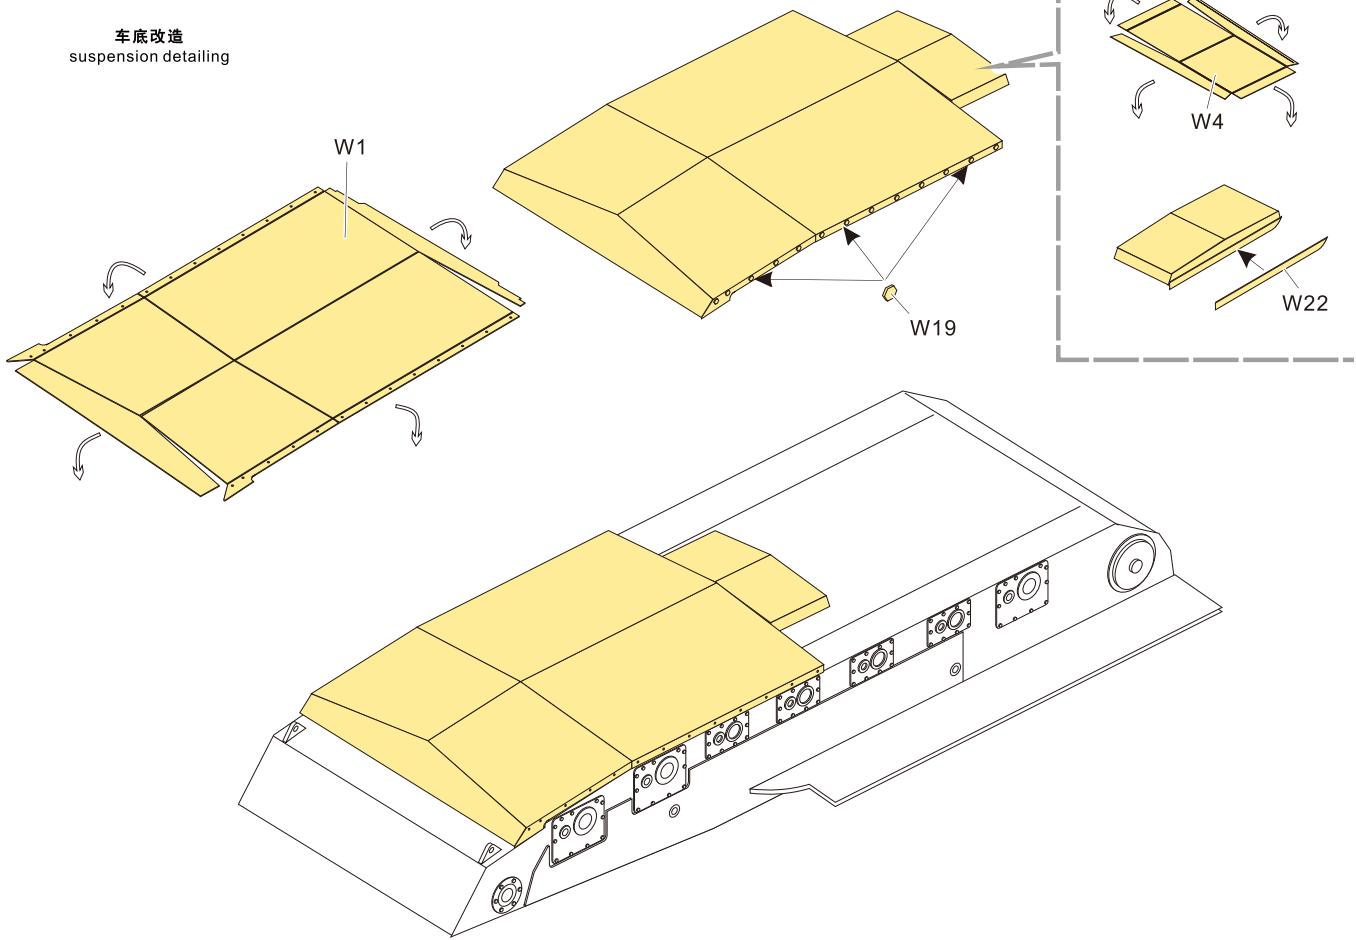

1/35 MILITARY MINIATURE VEHICLE UPGRADE SERIES PE35418

车底改造
suspension detailing