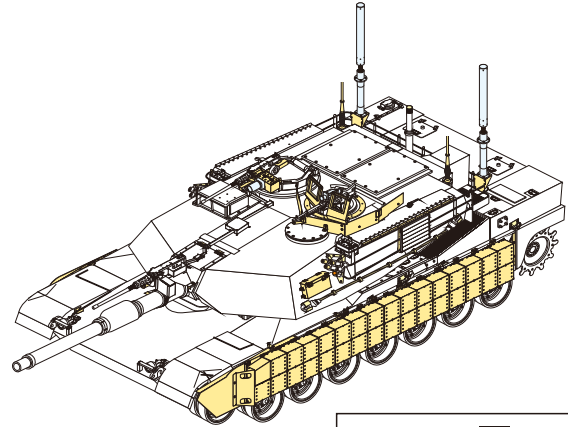

1/35 MILITARY MINIATURE VEHICLE UPGRADE SERIES PE35418

Modern US M1A1 TUSK1 Abrams Basic

现代美军 M1A1 TUSK1基本改造件

[For DRAGON 3535]

■ 推荐使用工具 RECOMMENDED TOOLS

- 安装 install
- 折叠 bend
- A1**
改造件零件编号
PE/resin part number
- B12**
原零件编号
kit part number
- C22**
被替换的原零件编号
replaced kit part number
- 另一侧相同制作
repeat on opposite side
- 切除 remove
- 打磨 grind off
- 弧度卷曲
radial bending
- 制作若干组
multiple assembly
- 选择安装
alternative
- 钻孔 drill
- 用胶棒制作
make from plastic rod

用尖端在凹槽处冲压
use penpoint to press on the dent

蚀刻片零件内侧面向上
Put the part upside down
用笔尖在凹槽处
Use penpoint to press on the dent

1/35 MILITARY MINIATURE VEHICLE UPGRADE SERIES PE35418

1/35 MILITARY MINIATURE VEHICLE UPGRADE SERIES PE35418