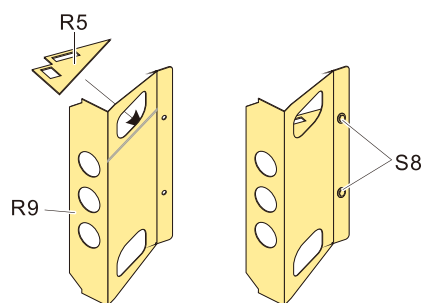

1/35 MILITARY MINIATURE VEHICLE UPGRADE SERIES PE35418

车底改造
suspension detailing

am

an

ao

ap

aq

ar

am(an)