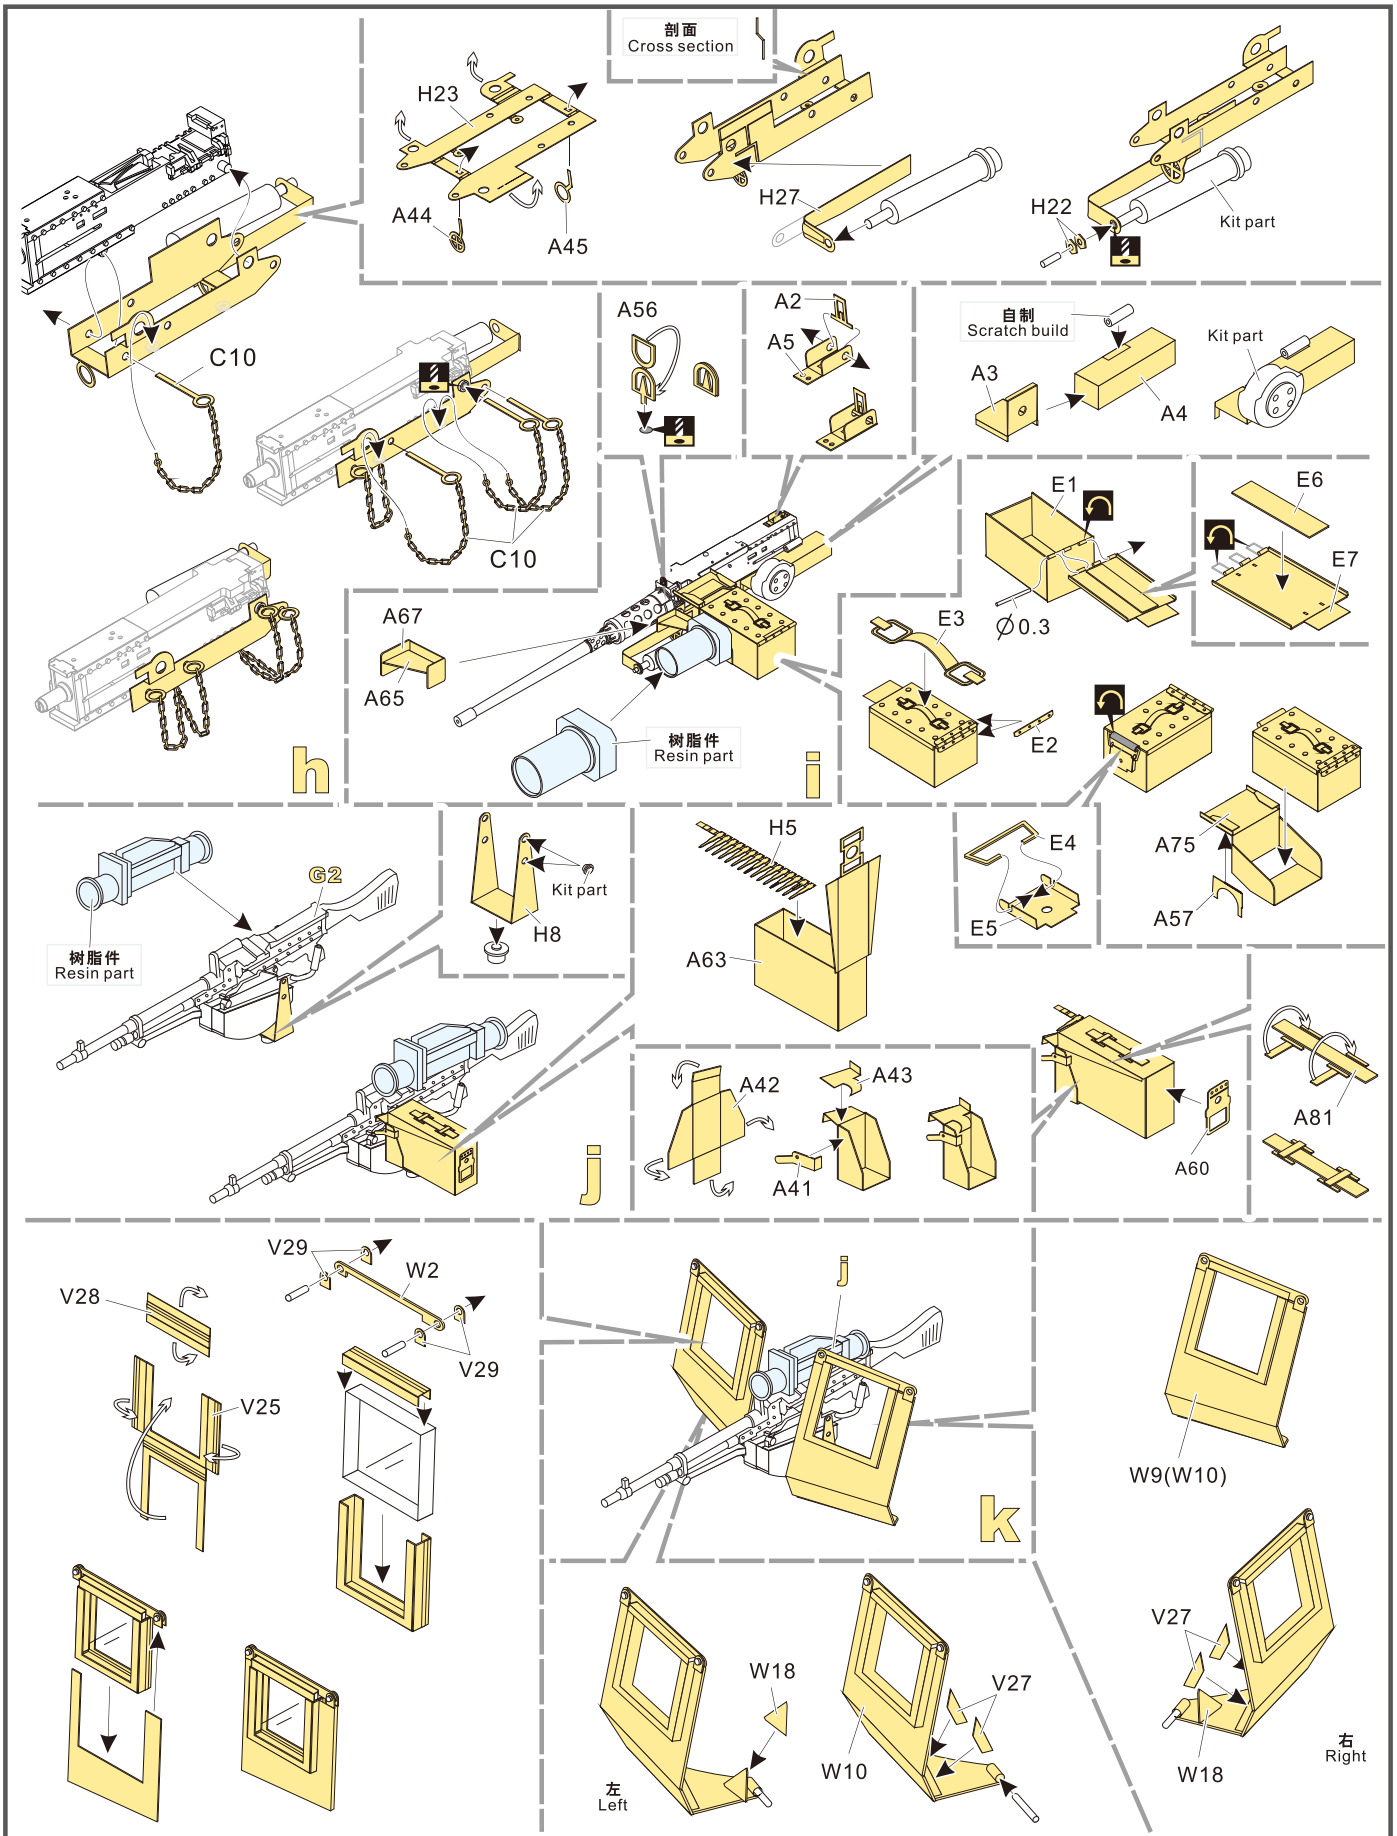

1/35 MILITARY MINIATURE VEHICLE UPGRADE SERIES PE35418

Modern US M1A1 TUSK1 Abrams Basic

现代美军 M1A1 TUSK1基本改造件

[For DRAGON 3535]

■ 推荐使用工具 RECOMMENDED TOOLS

- 安装 install
- 折叠 bend
- A1**
改造件零件编号
PE/resin part number
- B12**
原零件编号
kit part number
- C22**
被替换的原零件编号
replaced kit part number
- 另一侧相同制作
repeat on opposite side
- 切除 remove
- 打磨 grind off
- 弧度卷曲
radial bending
- 制作若干组
multiple assembly
- 选择安装
alternative
- 钻孔 drill
- 用胶棒制作
make from plastic rod

用尖端在凹槽处冲压
use penpoint to press on the dent

蚀刻片零件内侧面向上
Put the part upside down
用笔尖在凹槽处
Use penpoint to press on the dent

1/35 MILITARY MINIATURE VEHICLE UPGRADE SERIES PE35418

1/35 MILITARY MINIATURE VEHICLE UPGRADE SERIES PE35418