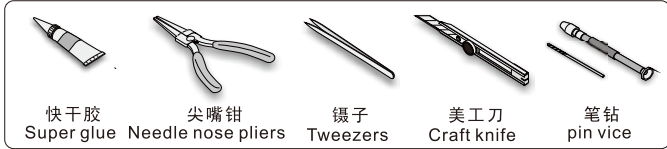

1/35 MILITARY MINIATURE VEHICLE UPGRADE SERIES PE35418

Modern US M1A1 TUSK1 Abrams Basic

现代美军 M1A1 TUSK1基本改造件

[For DRAGON 3535]

■ 推荐使用工具 RECOMMENDED TOOLS

- 安装 install
- 折叠 bend
- A1**
改造件零件编号
PE/resin part number
- B12**
原零件编号
kit part number
- C22**
被替换的原零件编号
replaced kit part number
- 另一侧相同制作
repeat on opposite side
- 切除 remove
- 打磨 grind off
- 弧度卷曲
radial bending
- 制作若干组
multiple assembly
- 选择安装
alternative
- 钻孔 drill
- 用胶棒制作
make from plastic rod

用尖端在凹槽处冲压
use penpoint to press on the dent

蚀刻片零件内侧面向上
Put the part upside down
用笔尖在凹槽处
Use penpoint to press on the dent

1/35 MILITARY MINIATURE VEHICLE UPGRADE SERIES PE35418

1/35 MILITARY MINIATURE VEHICLE UPGRADE SERIES PE35418