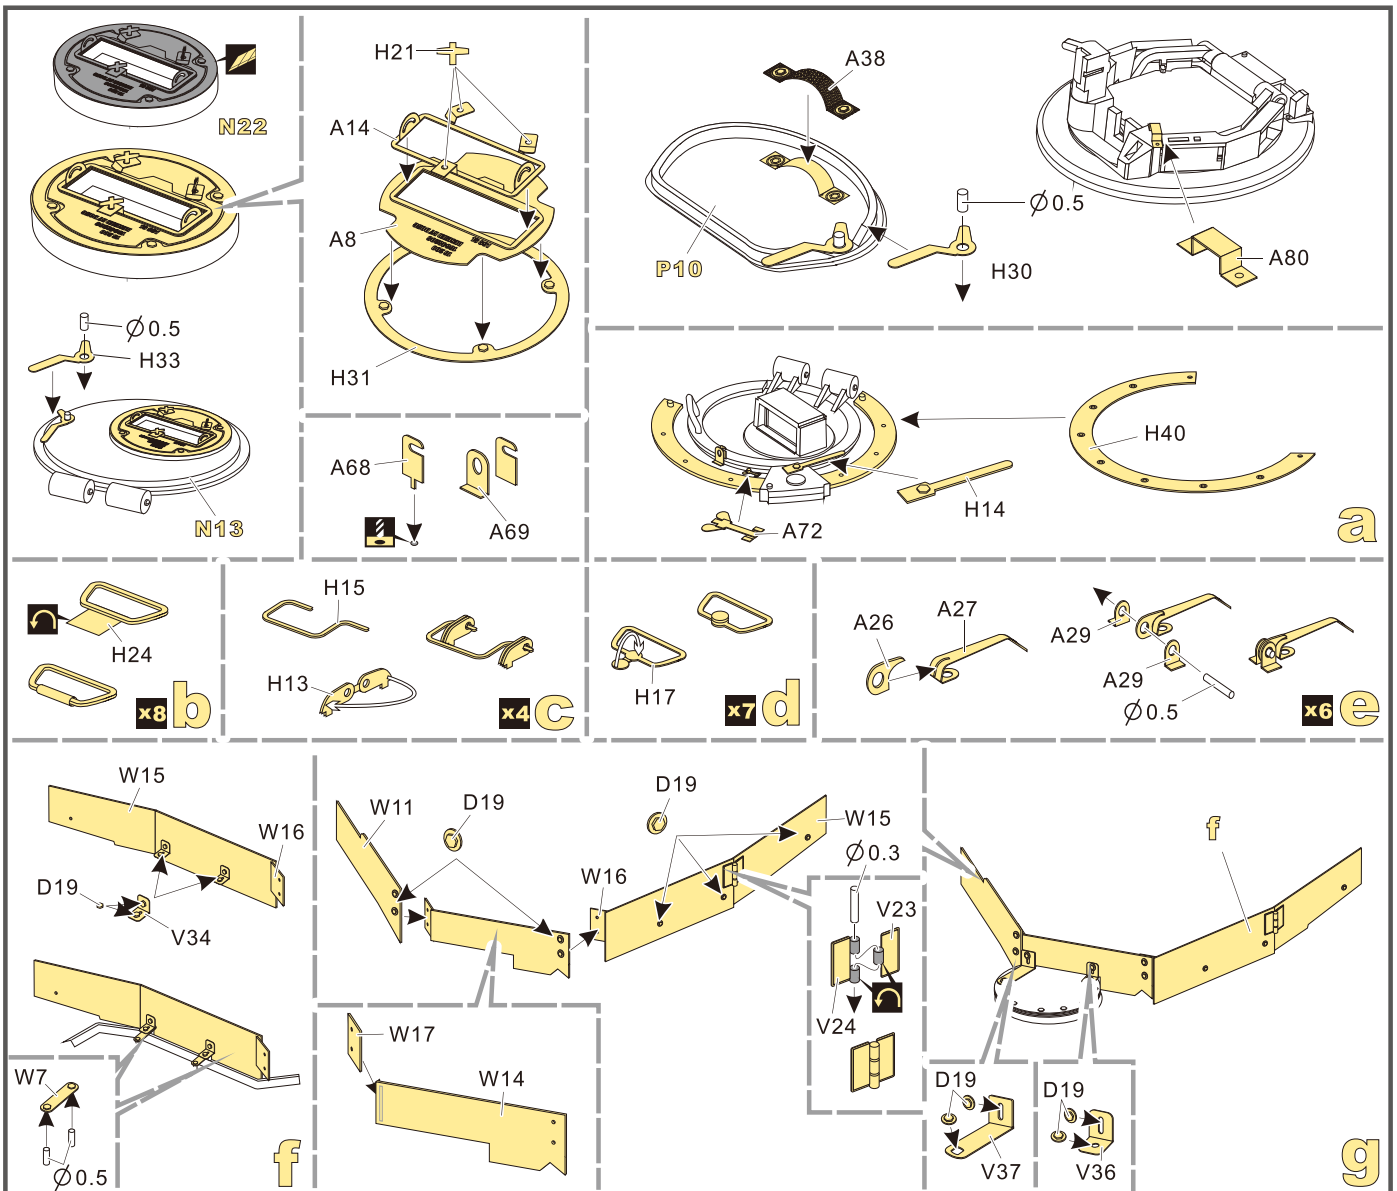

1/35 MILITARY MINIATURE VEHICLE UPGRADE SERIES PE35418

Modern US M1A1 TUSK1 Abrams Basic

现代美军 M1A1 TUSK1基本改造件

[For DRAGON 3535]

■ 推荐使用工具 RECOMMENDED TOOLS

- 安装 install
- 折叠 bend
- A1**
改造件零件编号
PE/resin part number
- B12**
原零件编号
kit part number
- C22**
被替换的原零件编号
replaced kit part number
- 另一侧相同制作
repeat on opposite side
- 切除 remove
- 打磨 grind off
- 弧度卷曲
radial bending
- 制作若干组
multiple assembly
- 选择安装
alternative
- 钻孔 drill
- 用胶棒制作
make from plastic rod

用尖端在凹槽处冲压
use penpoint to press on the dent

蚀刻片零件内侧面向上
Put the part upside down
用笔尖在凹槽处
Use penpoint to press on the dent

1/35 MILITARY MINIATURE VEHICLE UPGRADE SERIES PE35418

1/35 MILITARY MINIATURE VEHICLE UPGRADE SERIES PE35418

1/35 MILITARY MINIATURE VEHICLE UPGRADE SERIES PE35418

细铜缆80mm
Cable 80mm

A24 D3 A47

Ø0.3

金属件
Metal part

A76 A58 D8

自制
Scratch build

H2

A11 A1

Ø0.3

H10 H6[H7]

A18 A21 A23

A17 A20 A22

A55 A55 A55

0.3mmx12mm

A20 y y A20