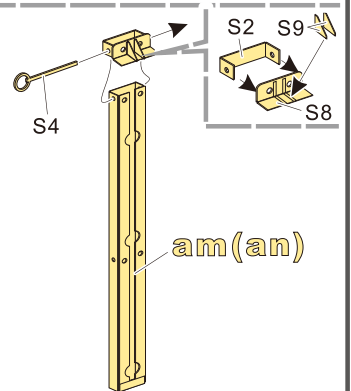

1/35 MILITARY MINIATURE VEHICLE UPGRADE SERIES PE35418

车底改造
suspension detailing

am

an

ao

ap

aq

ar

am(an)