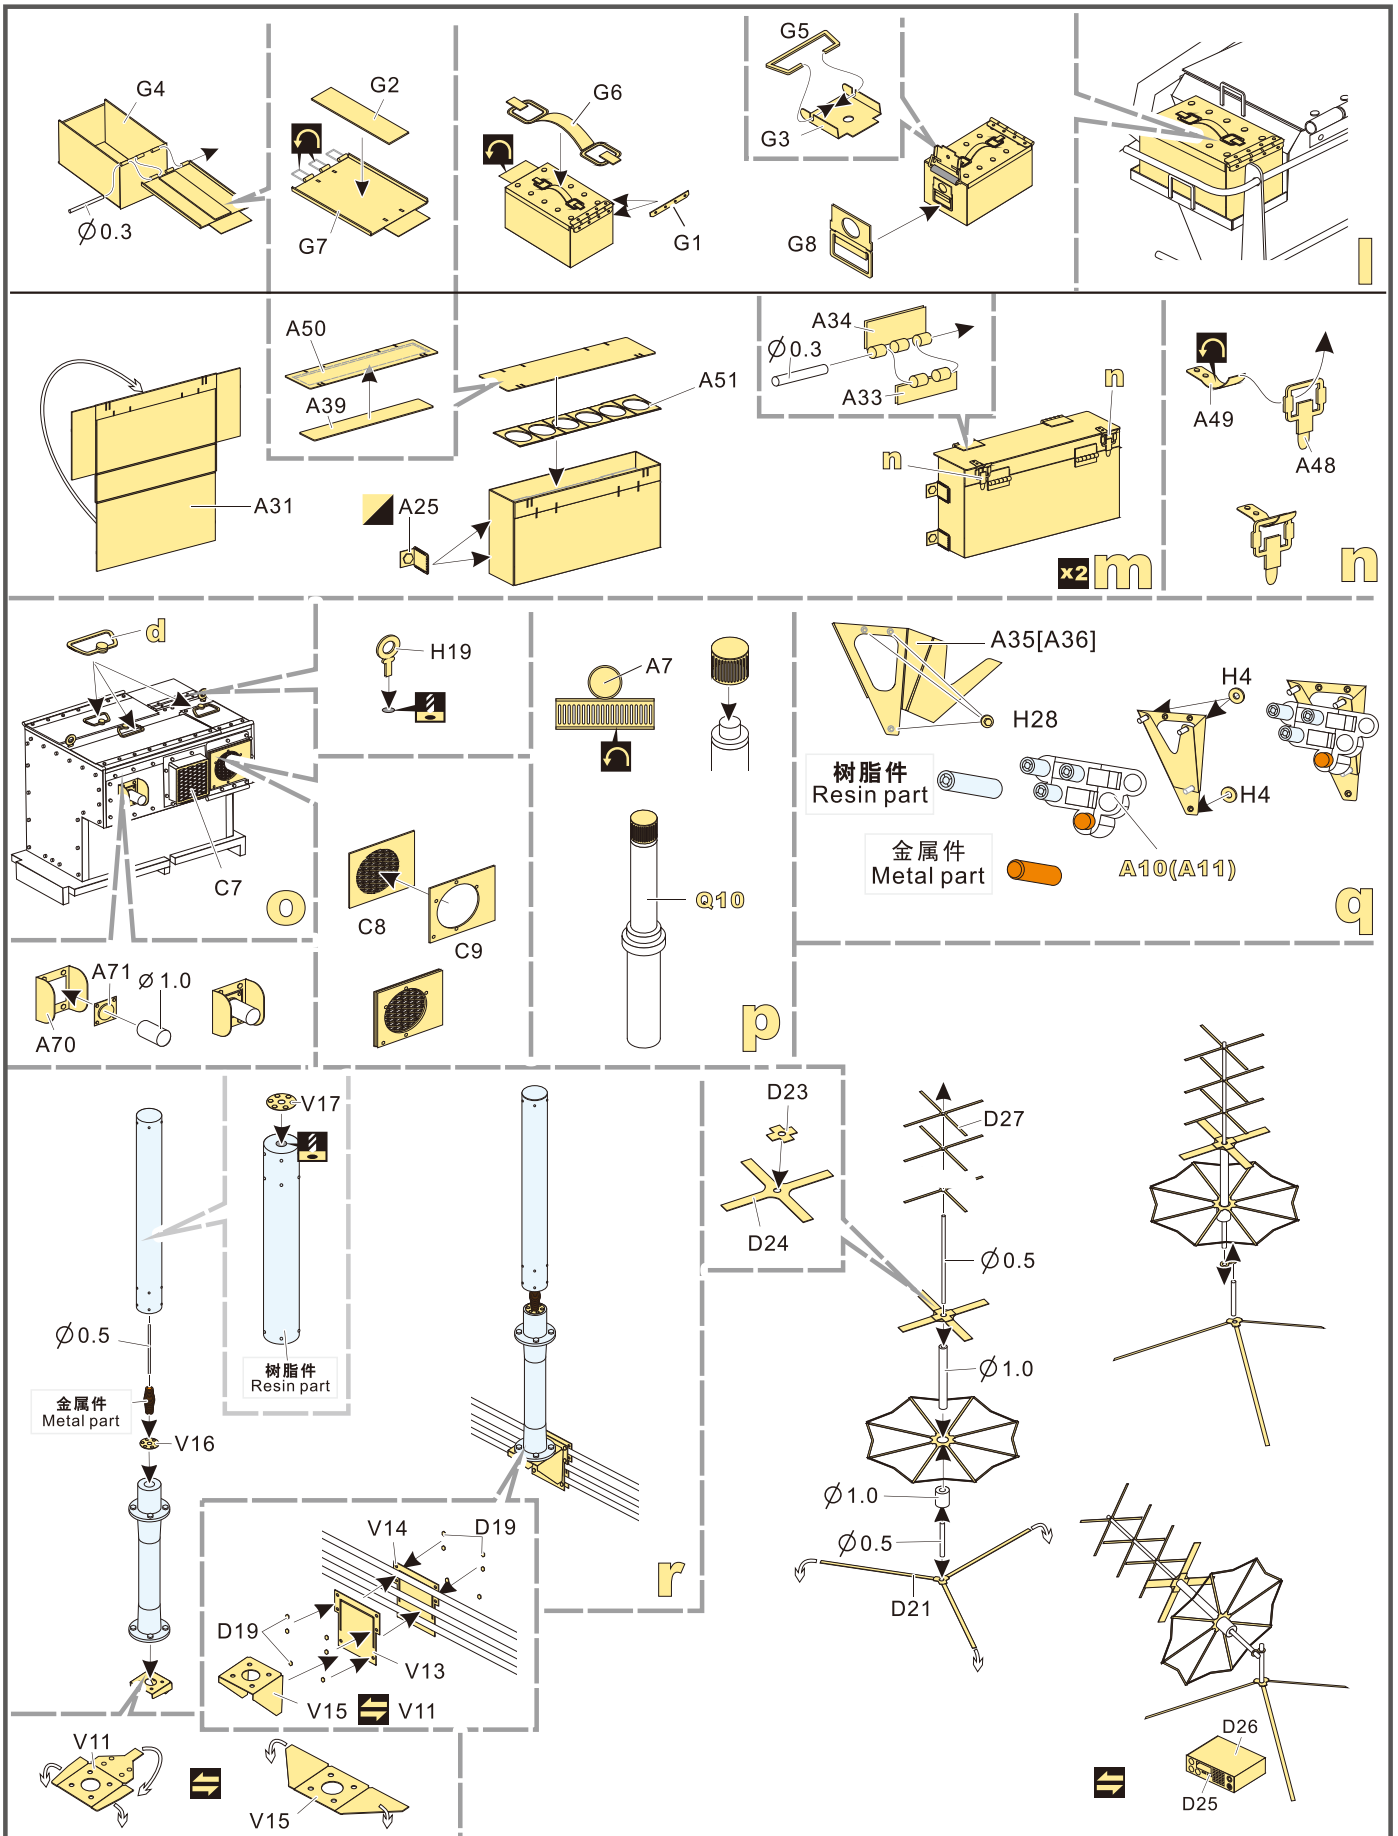

1/35 MILITARY MINIATURE VEHICLE UPGRADE SERIES PE35418

Modern US M1A1 TUSK1 Abrams Basic

现代美军 M1A1 TUSK1基本改造件

[For DRAGON 3535]

■ 推荐使用工具 RECOMMENDED TOOLS

- 安装 install
- 折叠 bend
- A1**
改造件零件编号
PE/resin part number
- B12**
原零件编号
kit part number
- C22**
被替换的原零件编号
replaced kit part number
- 另一侧相同制作
repeat on opposite side
- 切除 remove
- 打磨 grind off
- 弧度卷曲
radial bending
- 制作若干组
multiple assembly
- 选择安装
alternative
- 钻孔 drill
- 用胶棒制作
make from plastic rod

用尖端在凹槽处冲压
use penpoint to press on the dent

蚀刻片零件内侧面向上
Put the part upside down
用笔尖在凹槽处
Use penpoint to press on the dent

1/35 MILITARY MINIATURE VEHICLE UPGRADE SERIES PE35418

1/35 MILITARY MINIATURE VEHICLE UPGRADE SERIES PE35418