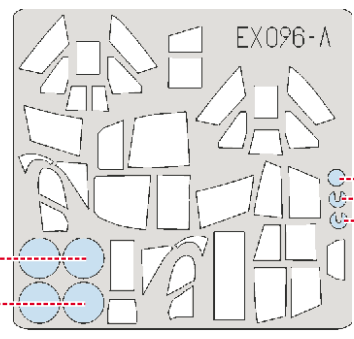

eduard MASK

EX 096 -A

Me 410 1/48

The die-cut mask for accurate canopy frame painting of the
Revell / Monogram scale 1/48 KIT

- outside mask
vnější maska

eduard
MASK

EX 096 -B

Me 410 1/48

The die-cut mask for accurate canopy frame painting of the
Revell/Monogram scale 1/48 KIT

◆ - inside mask
vnitřní maska