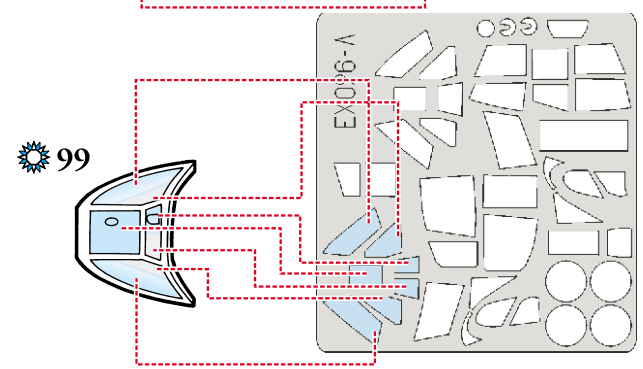

eduard MASK

EX 096 -A

Me 410 1/48

The die-cut mask for accurate canopy frame painting of the
Revell / Monogram scale 1/48 KIT

- outside mask
vnější maska

eduard
MASK

EX 096 -B

Me 410 1/48

The die-cut mask for accurate canopy frame painting of the
Revell/Monogram scale 1/48 KIT

◆ - inside mask
vnitřní maska