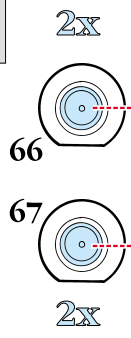

eduard MASK

EX 096 -A

Me 410 1/48

The die-cut mask for accurate canopy frame painting of the
Revell / Monogram scale 1/48 KIT

- outside mask
vnější maska

eduard
MASK

EX 096 -B

Me 410 1/48

The die-cut mask for accurate canopy frame painting of the
Revell/Monogram scale 1/48 KIT

◆ - inside mask
vnitřní maska