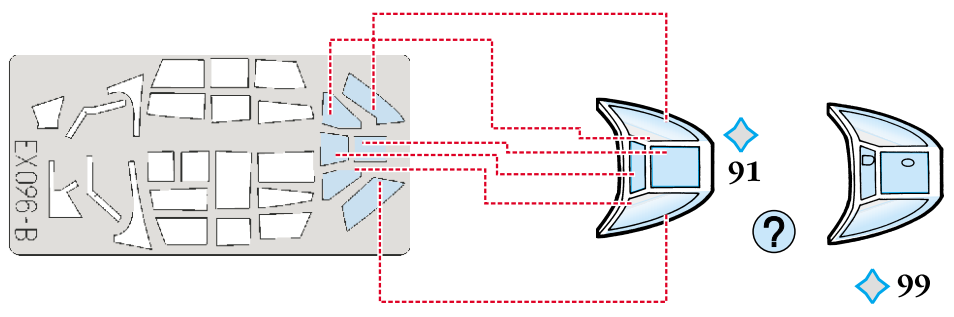

eduard MASK

EX 096 -A

Me 410 1/48

The die-cut mask for accurate canopy frame painting of the
Revell / Monogram scale 1/48 KIT

- outside mask
vnější maska

eduard
MASK

EX 096 -B

Me 410 1/48

The die-cut mask for accurate canopy frame painting of the
Revell/Monogram scale 1/48 KIT

◆ - inside mask
vnitřní maska