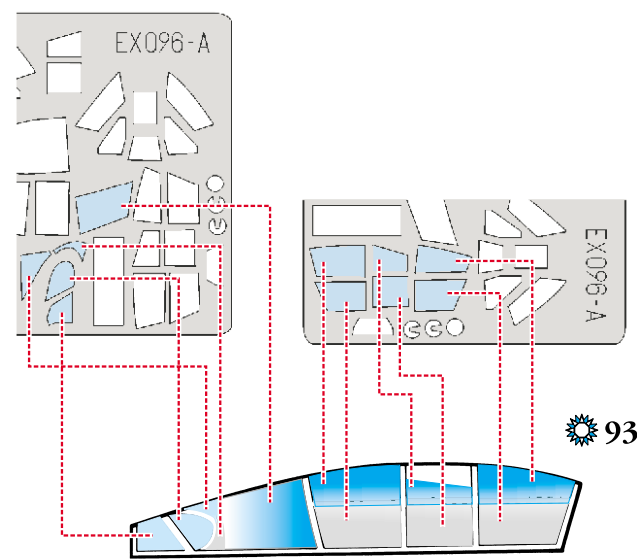

eduard MASK

EX 096 -A

Me 410 1/48

The die-cut mask for accurate canopy frame painting of the
Revell / Monogram scale 1/48 KIT

- outside mask
vnější maska

eduard
MASK

EX 096 -B

Me 410 1/48

The die-cut mask for accurate canopy frame painting of the
Revell/Monogram scale 1/48 KIT

◆ - inside mask
vnitřní maska