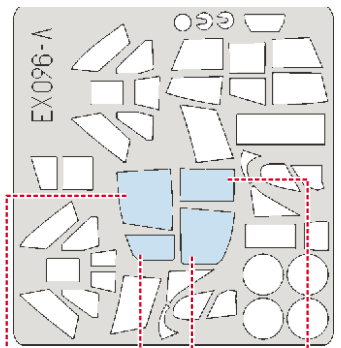

eduard MASK

EX 096 -A

Me 410 1/48

The die-cut mask for accurate canopy frame painting of the
Revell / Monogram scale 1/48 KIT

- outside mask
vnější maska

eduard
MASK

EX 096 -B

Me 410 1/48

The die-cut mask for accurate canopy frame painting of the
Revell/Monogram scale 1/48 KIT

◆ - inside mask
vnitřní maska