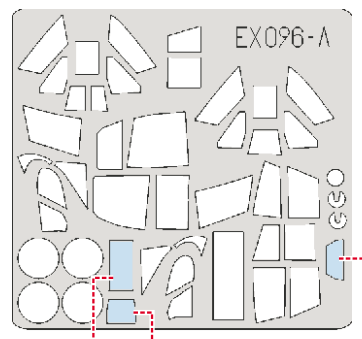

eduard MASK

EX 096 -A

Me 410 1/48

The die-cut mask for accurate canopy frame painting of the
Revell / Monogram scale 1/48 KIT

- outside mask
vnější maska

eduard
MASK

EX 096 -B

Me 410 1/48

The die-cut mask for accurate canopy frame painting of the
Revell/Monogram scale 1/48 KIT

◆ - inside mask
vnitřní maska