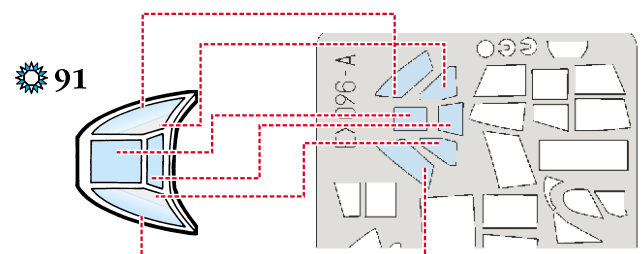

eduard MASK

EX 096 -A

Me 410 1/48

The die-cut mask for accurate canopy frame painting of the
Revell / Monogram scale 1/48 KIT

- outside mask
vnější maska

eduard
MASK

EX 096 -B

Me 410 1/48

The die-cut mask for accurate canopy frame painting of the
Revell/Monogram scale 1/48 KIT

◆ - inside mask
vnitřní maska