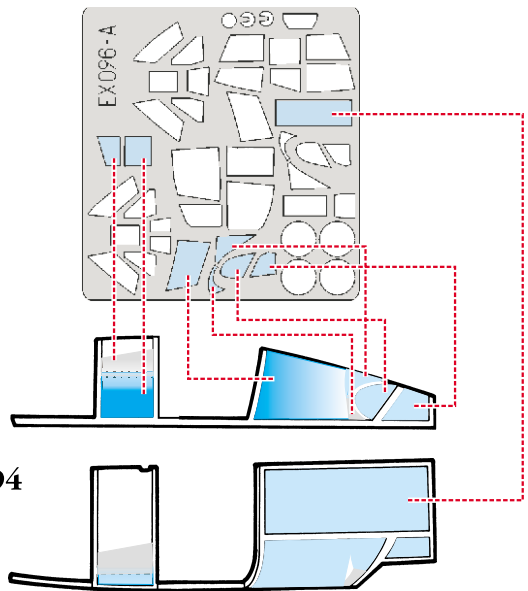

eduard MASK

EX 096 -A

Me 410 1/48

The die-cut mask for accurate canopy frame painting of the
Revell / Monogram scale 1/48 KIT

- outside mask
vnější maska

eduard
MASK

EX 096 -B

Me 410 1/48

The die-cut mask for accurate canopy frame painting of the
Revell/Monogram scale 1/48 KIT

◆ - inside mask
vnitřní maska