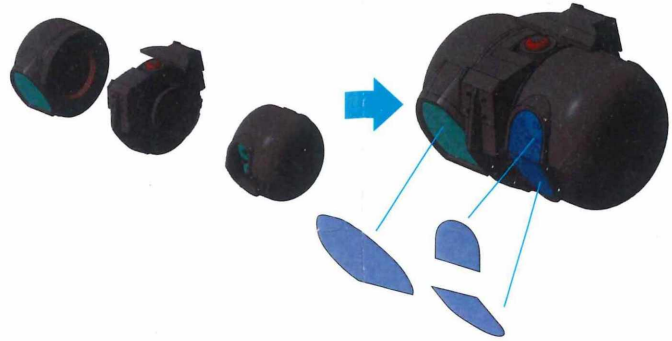

Metallic Details
AH-64 Apache
TADS/PNV System

MDR4889

scale 1/4

www.metdetails.com