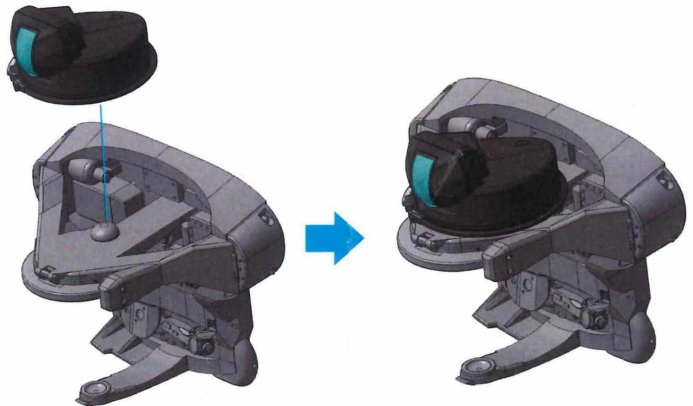

Metallic Details
AH-64 Apache
TADS/PNV System

MDR4889

scale 1/4

www.metdetails.com