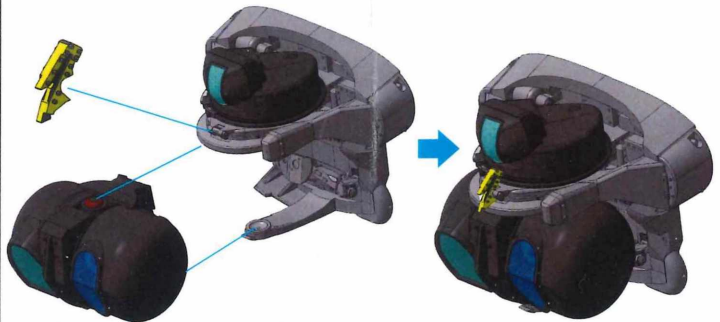

Metallic Details
AH-64 Apache
TADS/PNV System

MDR4889

scale 1/4

www.metdetails.com