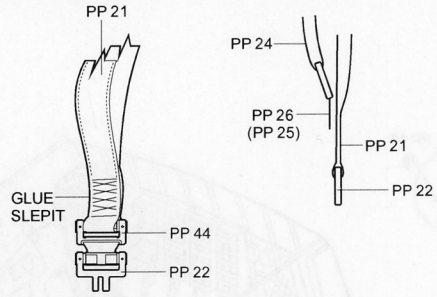

2063 1/32 F-15C Eagle (Late v.) Cockpit Set

PHOTO-ETCHED METAL PARTS

RESIN PARTS

1

MIRROR ASSEMBLY
ZRCADLOVÁ MONTÁŽ

2

MIRROR ASSEMBLY
ZRCADLOVÁ MONTÁŽ

3