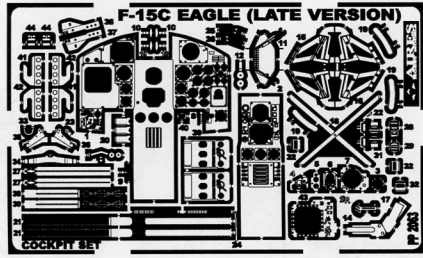

2063 1/32 F-15C Eagle (Late v.) Cockpit Set

PHOTO-ETCHED METAL PARTS

RESIN PARTS

1

MIRROR ASSEMBLY
ZRCADLOVÁ MONTÁŽ

2

MIRROR ASSEMBLY
ZRCADLOVÁ MONTÁŽ

3

MIRROR ASSEMBLY
ZRCADLOVÁ MONTÁŽ

MODELCHOICE.NET
ORDER & BUY DIRECTLY FROM MANUFACTURERS

plusmodel Calibro AIRES

4

5

6

7

8