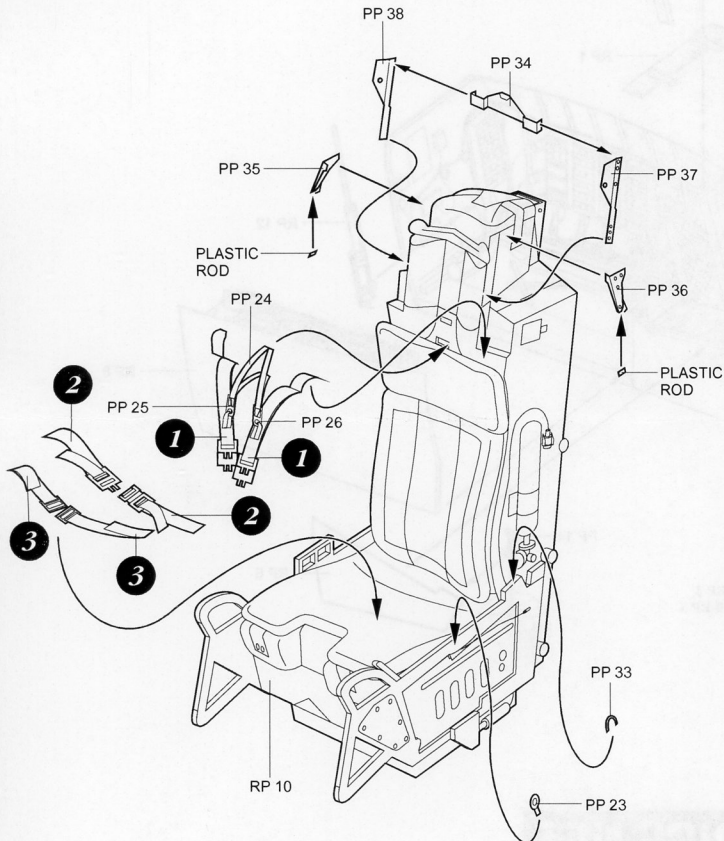

2063 1/32 F-15C Eagle (Late v.) Cockpit Set

PHOTO-ETCHED METAL PARTS

RESIN PARTS

1

MIRROR ASSEMBLY
ZRCADLOVÁ MONTÁŽ

2

MIRROR ASSEMBLY
ZRCADLOVÁ MONTÁŽ

3

MIRROR ASSEMBLY
ZRCADLOVÁ MONTÁŽ

MODELCHOICE.NET
ORDER & BUY DIRECTLY FROM MANUFACTURERS

plusmodel Calibro AIRES

4

5

6

7

8