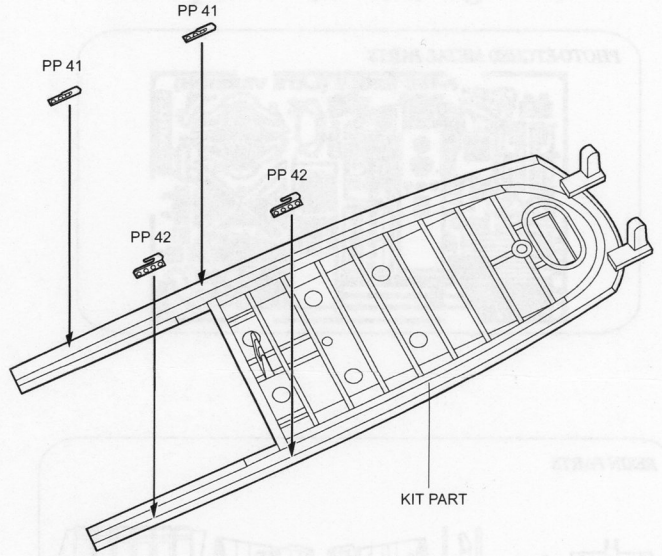

2063 1/32 F-15C Eagle (Late v.) Cockpit Set

PHOTO-ETCHED METAL PARTS

RESIN PARTS

1

MIRROR ASSEMBLY
ZRCADLOVÁ MONTÁŽ

2

MIRROR ASSEMBLY
ZRCADLOVÁ MONTÁŽ

3

MIRROR ASSEMBLY
ZRCADLOVÁ MONTÁŽ

MODELCHOICE.NET
ORDER & BUY DIRECTLY FROM MANUFACTURERS

plusmodel Calibro AIRES

4

5

6

7

8