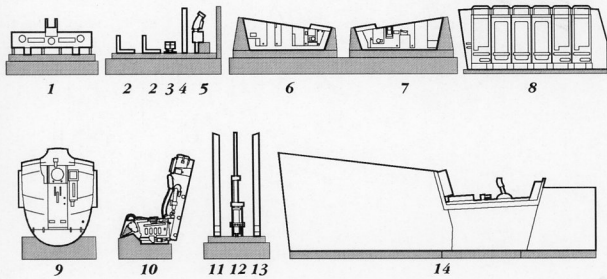

2063 1/32 F-15C Eagle (Late v.) Cockpit Set

PHOTO-ETCHED METAL PARTS

RESIN PARTS

1

MIRROR ASSEMBLY
ZRCADLOVÁ MONTÁŽ

2

MIRROR ASSEMBLY
ZRCADLOVÁ MONTÁŽ

3

MIRROR ASSEMBLY
ZRCADLOVÁ MONTÁŽ

MODELCHOICE.NET
ORDER & BUY DIRECTLY FROM MANUFACTURERS

plusmodel Calibro AIRES

4

5

6

7

8