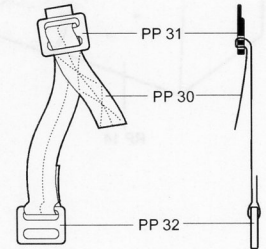

3

MIRROR ASSEMBLY
ZRCADLOVÁ MONTÁŽ