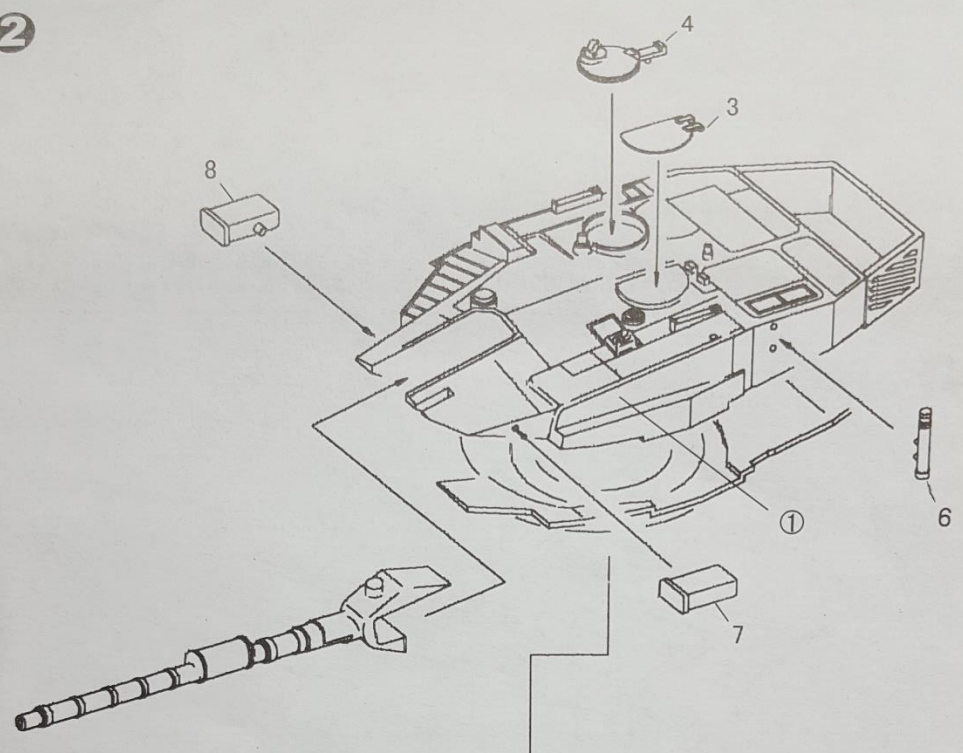

ITEM NO 09007  
©2000 C.C.LEE  
SCALE 1/72

Main Battle Tank **ISRAELI MERKAVA**

1

2

3

Main Battle Tank

ITEM NO 09007  
©2000 C.C.LEE  
SCALE 1/72

# ISRAELI MERKAVA

1

DONE NO  
PAINT OR  
DECAL  
INSTRUCTIONS