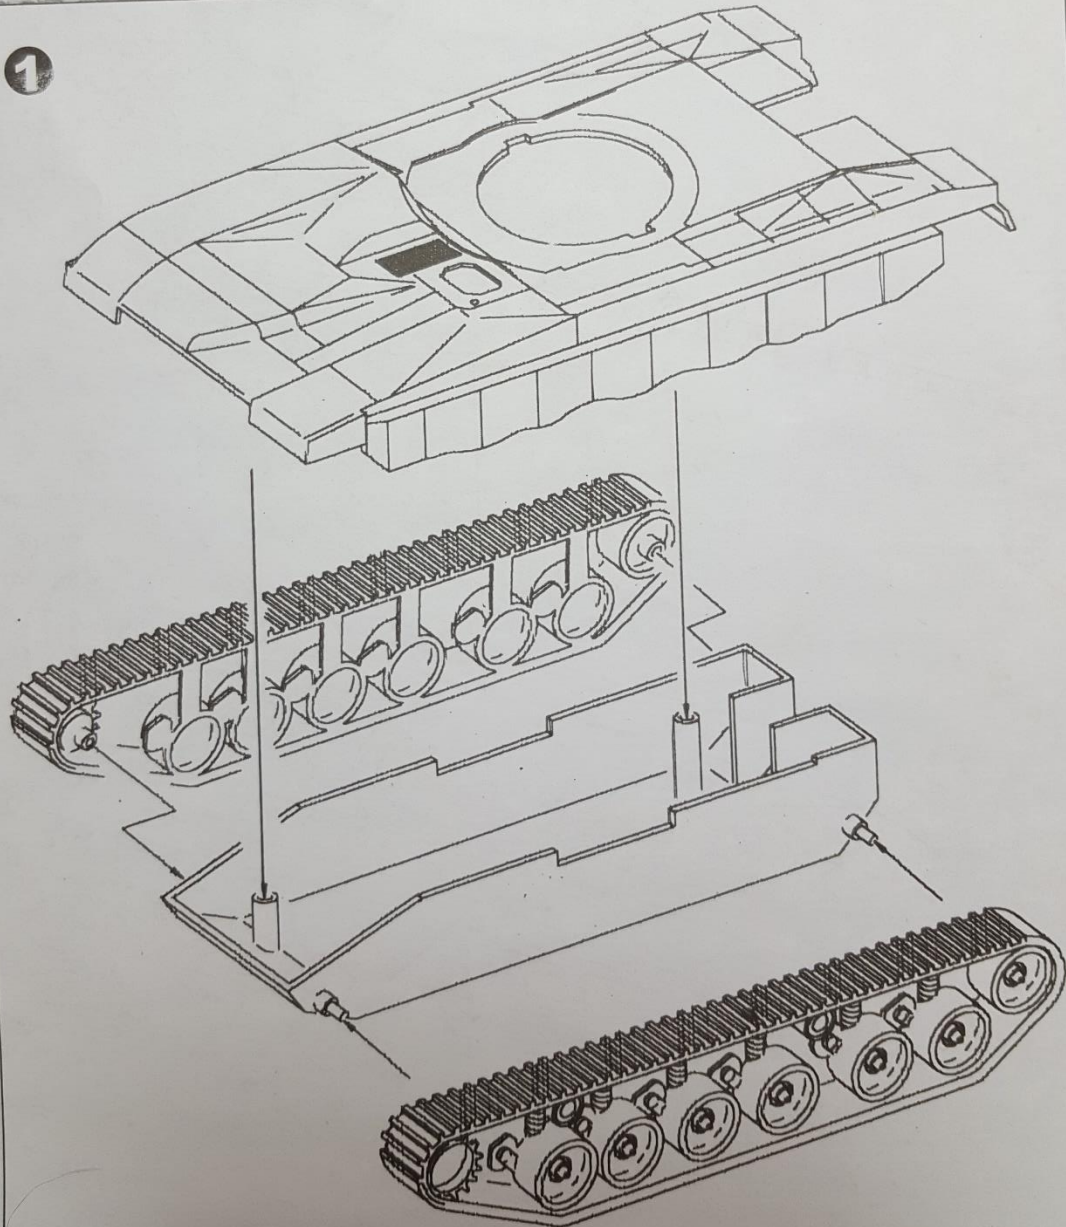

ITEM NO 09007  
©2000 C.C.LEE  
SCALE 1/72

Main Battle Tank **ISRAELI MERKAVA**

1

2

3

Main Battle Tank

ITEM NO 09007  
©2000 C.C.LEE  
SCALE 1/72

# ISRAELI MERKAVA

1

DONE NO  
PAINT OR  
DECAL  
INSTRUCTIONS