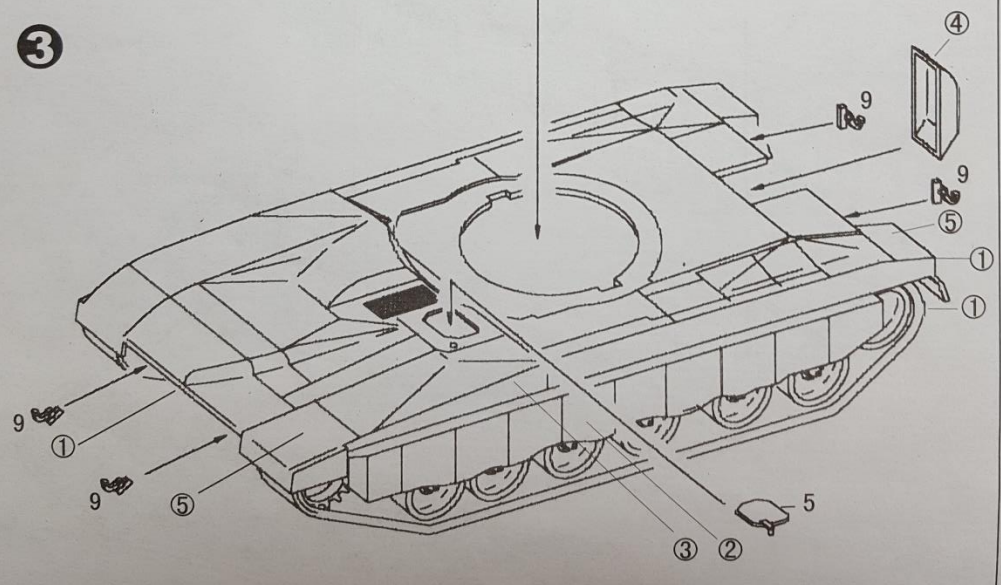

ITEM NO 09007  
©2000 C.C.LEE  
SCALE 1/72

Main Battle Tank **ISRAELI MERKAVA**

1

2

3

Main Battle Tank

ITEM NO 09007  
©2000 C.C.LEE  
SCALE 1/72