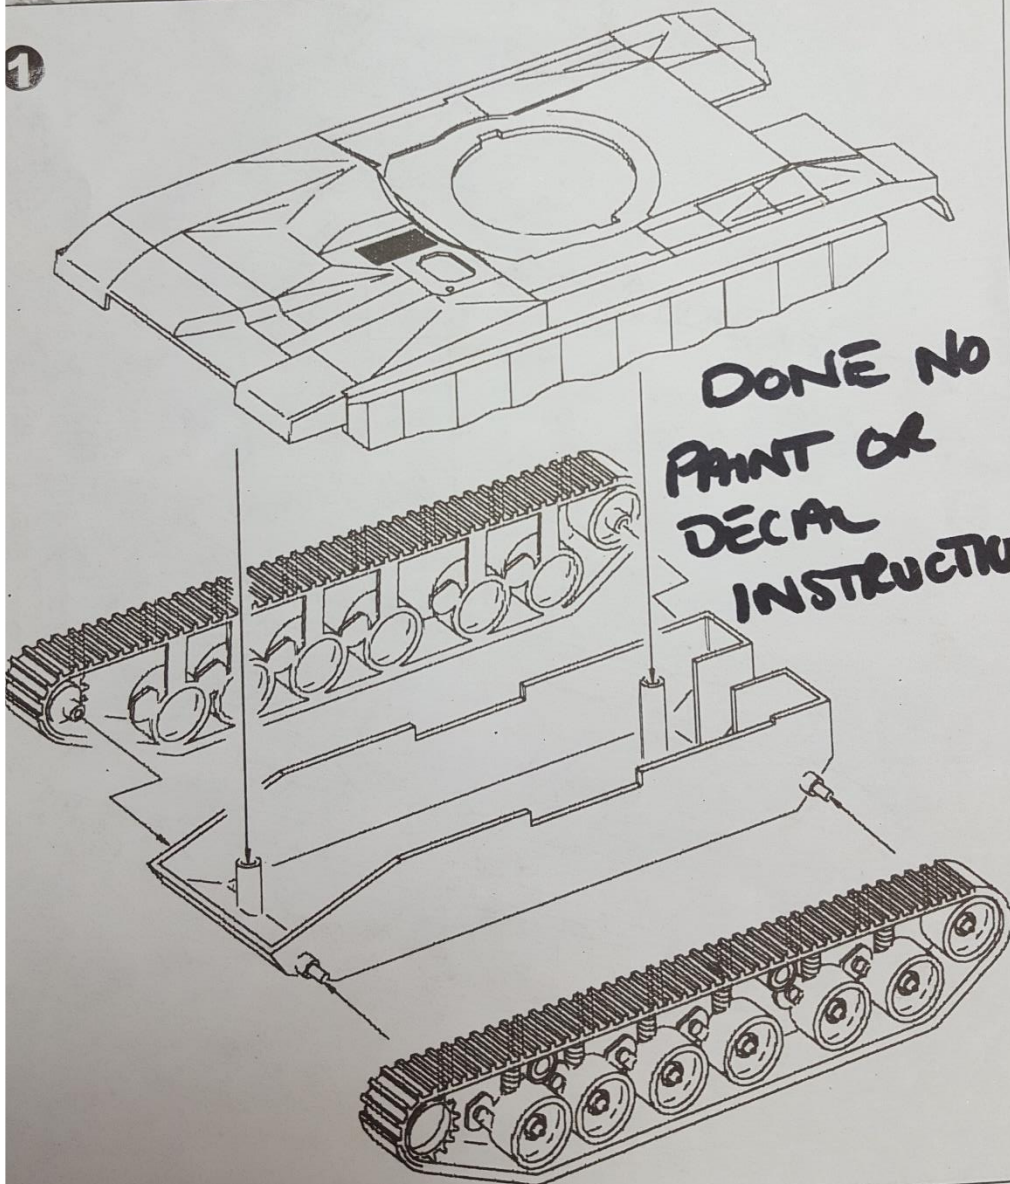

DONE NO
PAINT OR
DECAL
INSTRUCTIONS