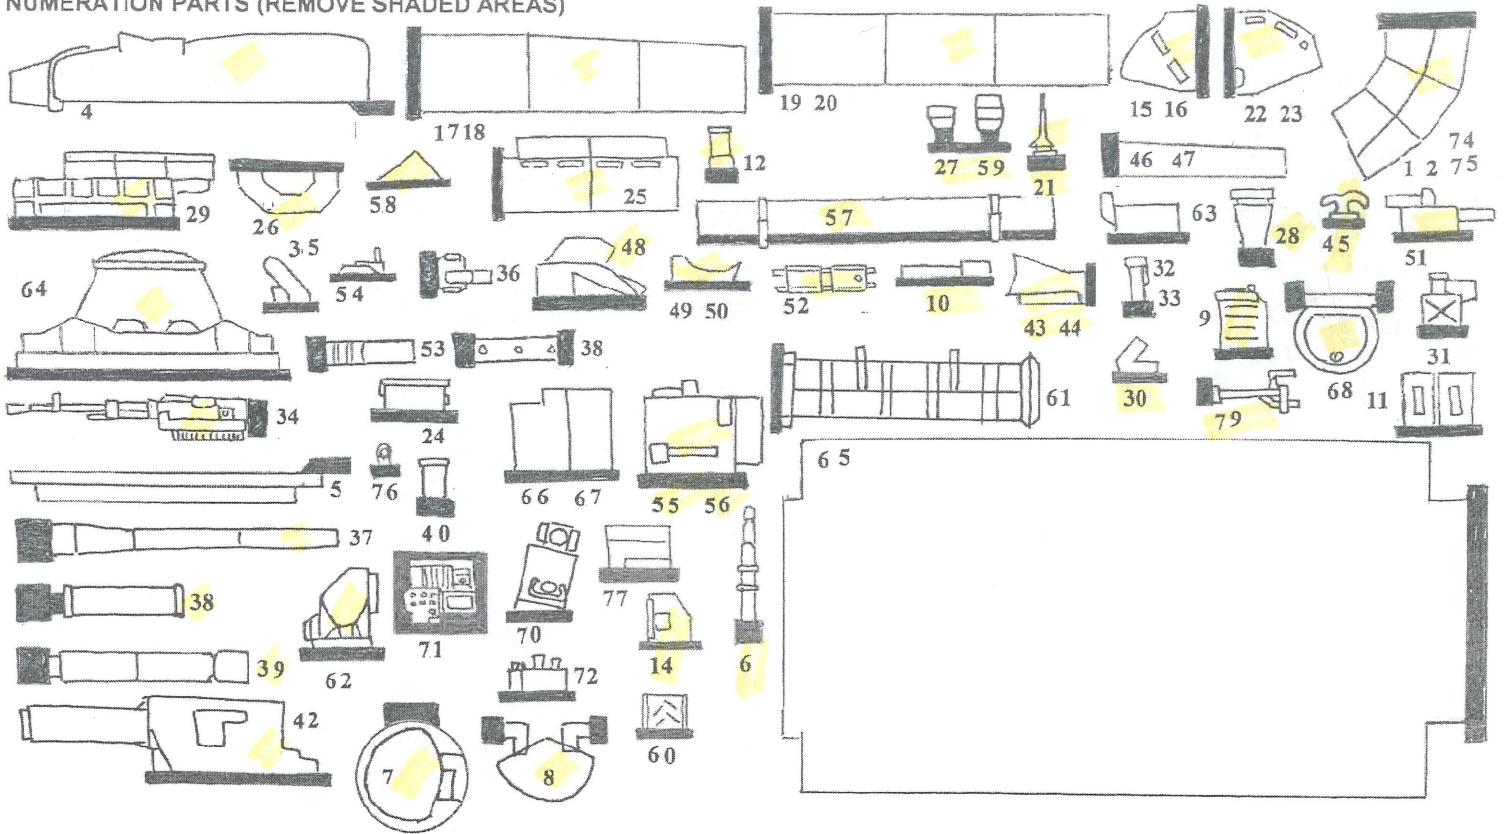

T-80U(M) MODEL 1992/1995/2005

NUMERATION PARTS (REMOVE SHADED AREAS)

ASSEMBLY INSTRUCTION

1

M1992

M1995

M2005