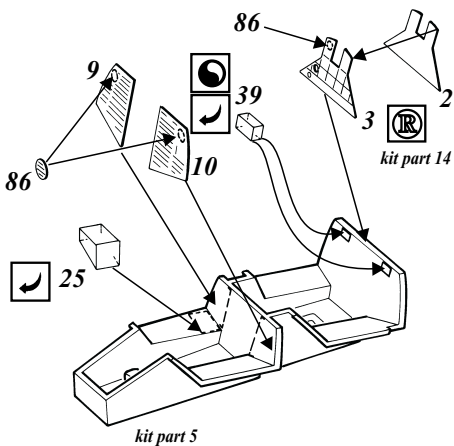

F-14D Super Tomcat

1/72 scale detail set for Revell kit

72 319

- OPPOSITE SIDE
- REMOVE
- BEND
- REPLACE
- GRIND
- OPTION

A EJECTION SEAT

B COCKPIT

C INSTRUMENT PANELS

D CANOPY & CANOPY RACKS

E STEPS

F UNDERCARRIAGE

G ENGINE

H MISSILE LAUNCHER

I ARRESTING HOOK

J EXTERNAL PARTS