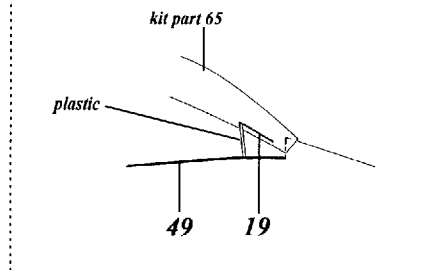

F-14D Super Tomcat

1/72 scale detail set for Revell kit

72 319

- OPPOSITE SIDE
- REMOVE
- BEND
- REPLACE
- GRIND
- OPTION

A EJECTION SEAT

B COCKPIT

C INSTRUMENT PANELS

D CANOPY & CANOPY RACKS