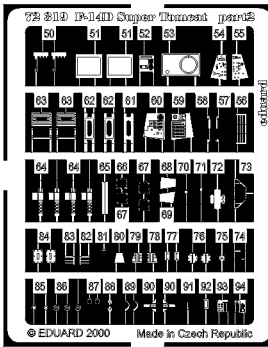

F-14D Super Tomcat

1/72 scale detail set for Revell kit

72 319

- OPPOSITE SIDE
- REMOVE
- BEND
- REPLACE
- GRIND
- OPTION

A EJECTION SEAT

B COCKPIT

C INSTRUMENT PANELS

D CANOPY & CANOPY RACKS

E STEPS

F UNDERCARRIAGE

G ENGINE

H MISSILE LAUNCHER

I ARRESTING HOOK

J EXTERNAL PARTS