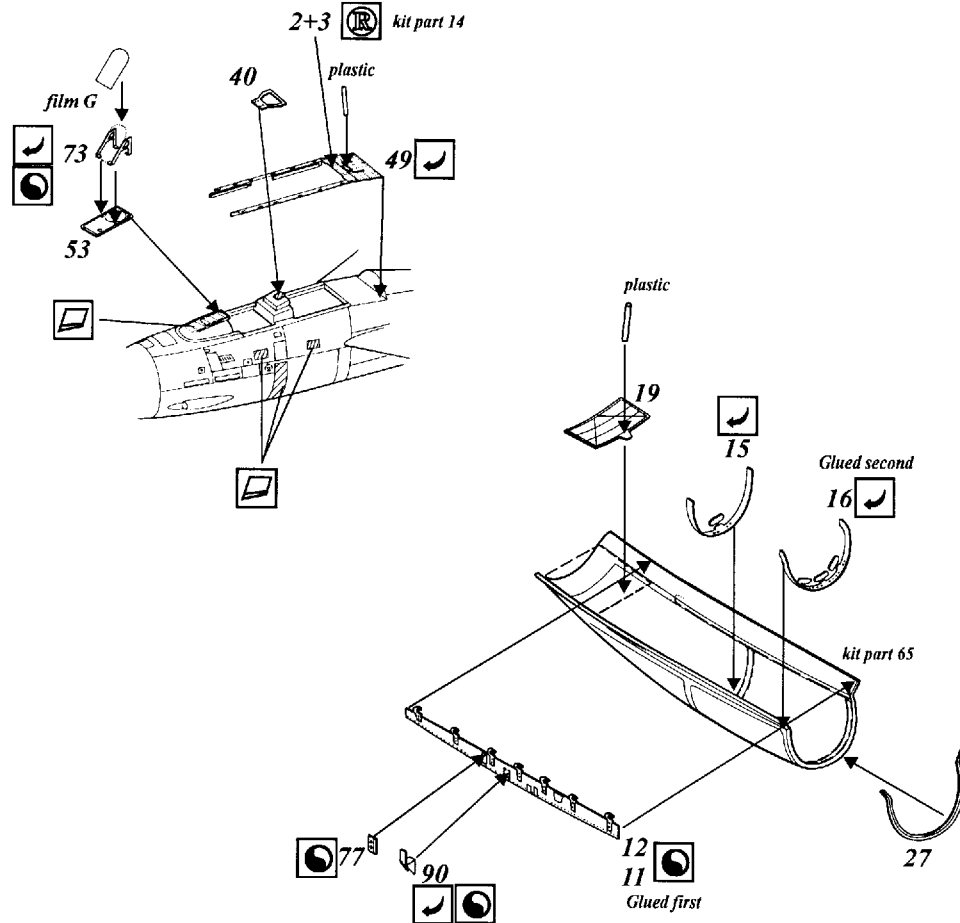

F-14D Super Tomcat

1/72 scale detail set for Revell kit

72 319

- OPPOSITE SIDE
- REMOVE
- BEND
- REPLACE
- GRIND
- OPTION

A EJECTION SEAT

B COCKPIT

C INSTRUMENT PANELS

D CANOPY & CANOPY RACKS

E STEPS

F UNDERCARRIAGE

G ENGINE

H MISSILE LAUNCHER

I ARRESTING HOOK

J EXTERNAL PARTS