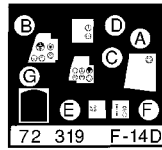

F-14D Super Tomcat

1/72 scale detail set for Revell kit

72 319

- OPPOSITE SIDE
- REMOVE
- BEND
- REPLACE
- GRIND
- OPTION

A EJECTION SEAT

B COCKPIT

C INSTRUMENT PANELS

D CANOPY & CANOPY RACKS