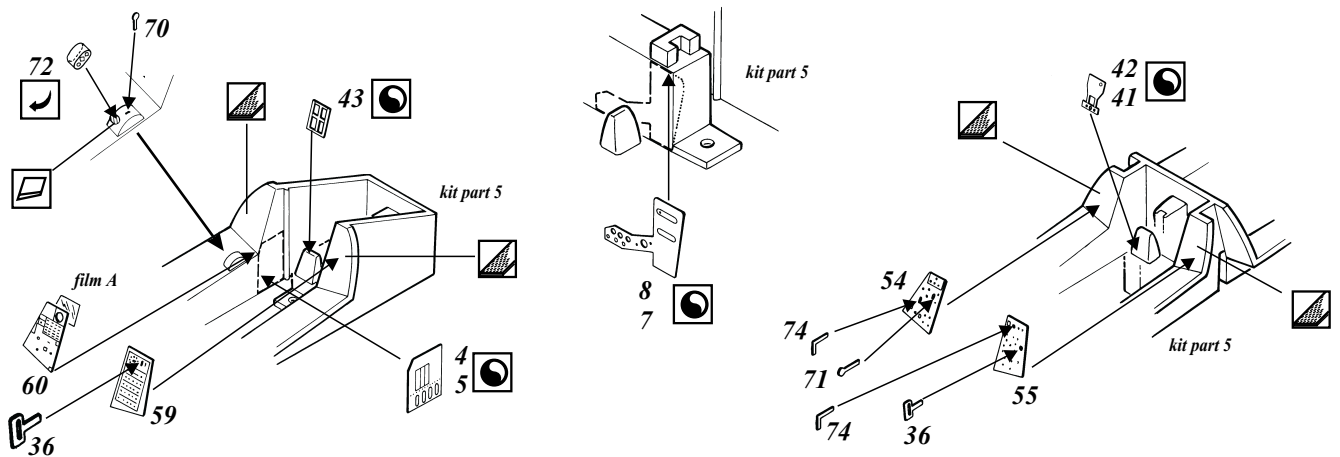

F-14D Super Tomcat

1/72 scale detail set for Revell kit

72 319

- OPPOSITE SIDE
- REMOVE
- BEND
- REPLACE
- GRIND
- OPTION

A EJECTION SEAT

B COCKPIT

C INSTRUMENT PANELS

D CANOPY & CANOPY RACKS

E STEPS

F UNDERCARRIAGE

G ENGINE

H MISSILE LAUNCHER

I ARRESTING HOOK

J EXTERNAL PARTS