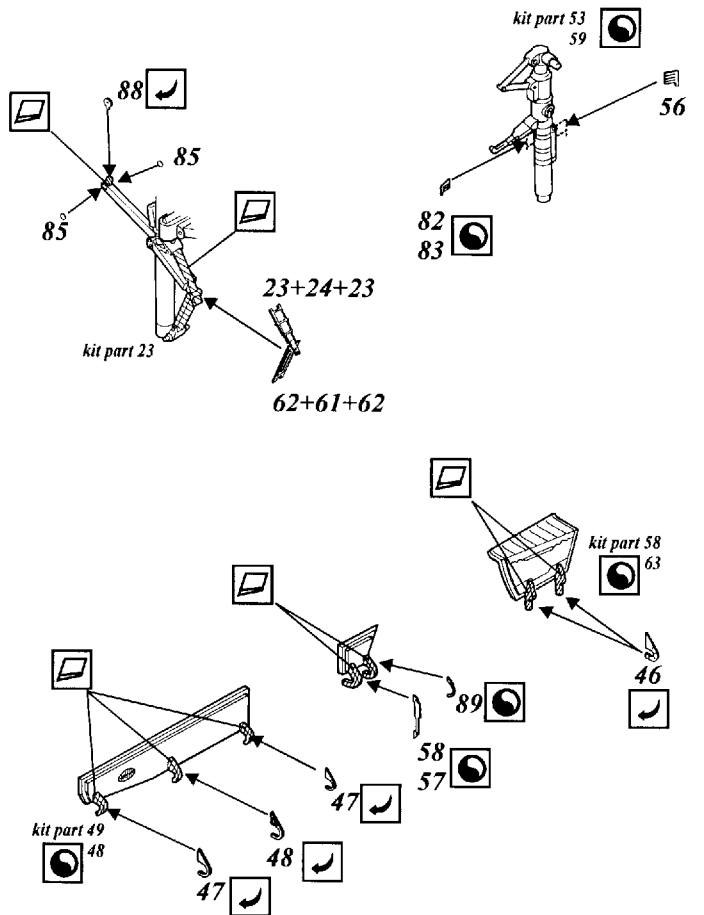

F-14D Super Tomcat

1/72 scale detail set for Revell kit

72 319

- OPPOSITE SIDE
- REMOVE
- BEND
- REPLACE
- GRIND
- OPTION

A EJECTION SEAT

B COCKPIT

C INSTRUMENT PANELS

D CANOPY & CANOPY RACKS

E STEPS

F UNDERCARRIAGE

G ENGINE

H MISSILE LAUNCHER

I ARRESTING HOOK

J EXTERNAL PARTS