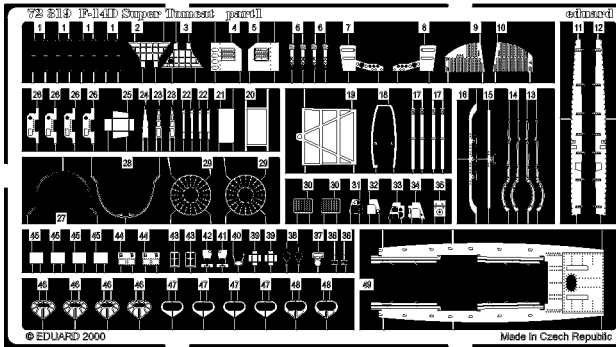

F-14D Super Tomcat

1/72 scale detail set for Revell kit

72 319

- OPPOSITE SIDE
- REMOVE
- BEND
- REPLACE
- GRIND
- OPTION

A EJECTION SEAT

B COCKPIT

C INSTRUMENT PANELS

D CANOPY & CANOPY RACKS