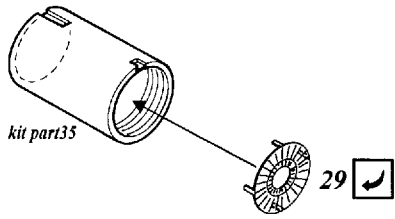

G ENGINE

H MISSILE LAUNCHER

I ARRESTING HOOK

J EXTERNAL PARTS