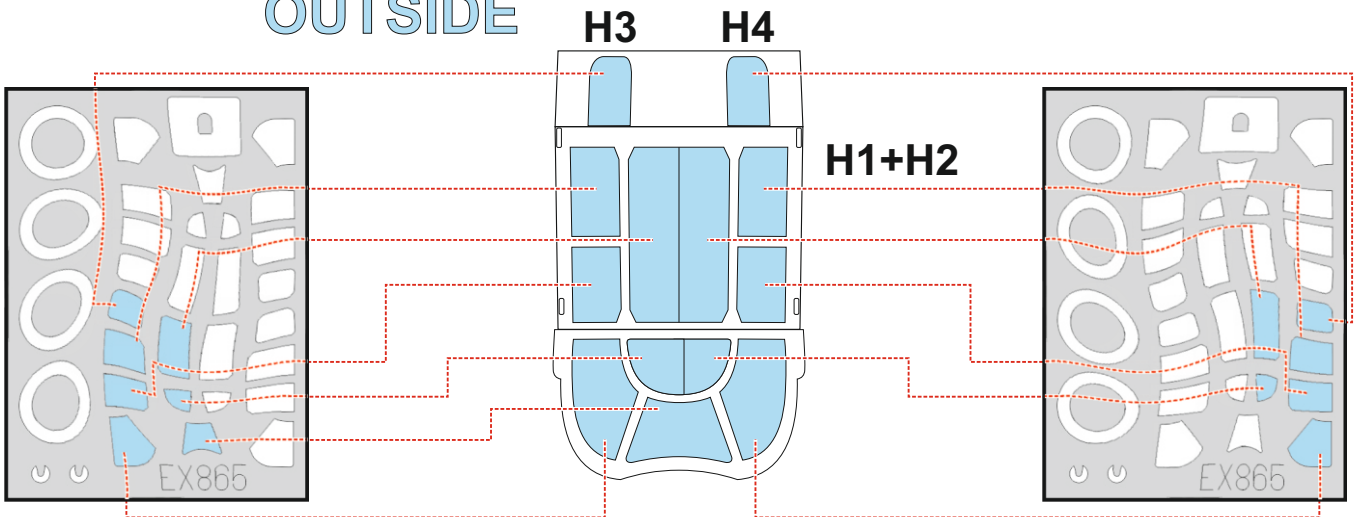

F6F-3 TFace

EX 865

for kit **EDUARD**

scale **1/48**

OUTSIDE

INSIDE