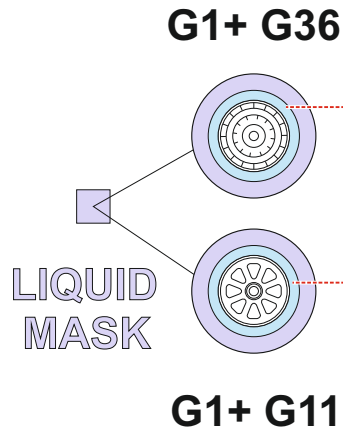

F6F-3 TFace

EX 865

for kit **EDUARD**

scale **1/48**

OUTSIDE

INSIDE