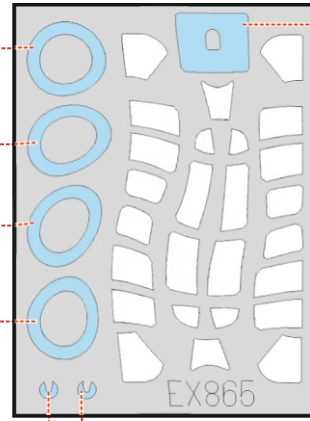

F6F-3 TFace

EX 865

for kit **EDUARD**

scale **1/48**

OUTSIDE

INSIDE