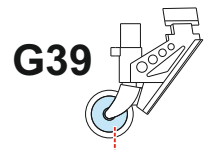

F6F-3 TFace

EX 865

for kit **EDUARD**

scale **1/48**

OUTSIDE

INSIDE