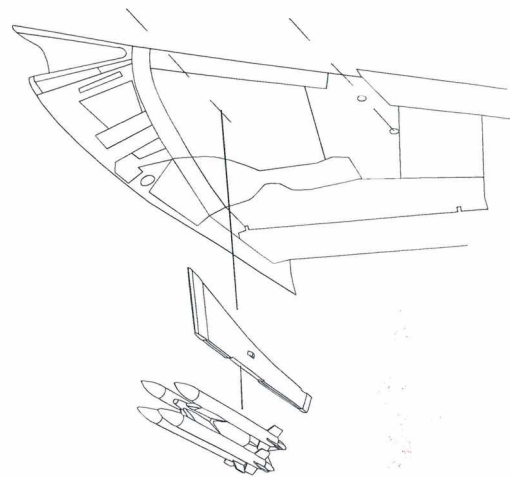

Rocket rack

Additional wing pylon

On both wings

Drop tank 625L