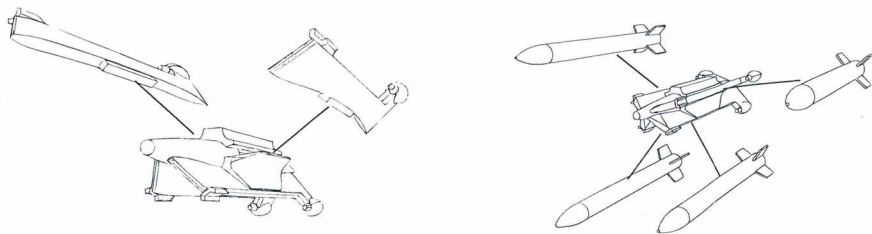

Rocket rack

Additional wing pylon

On both wings

Drop tank 625L