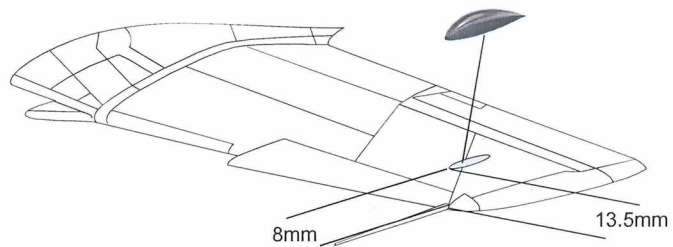

Rocket rack

Additional wing pylon

On both wings

Drop tank 625L