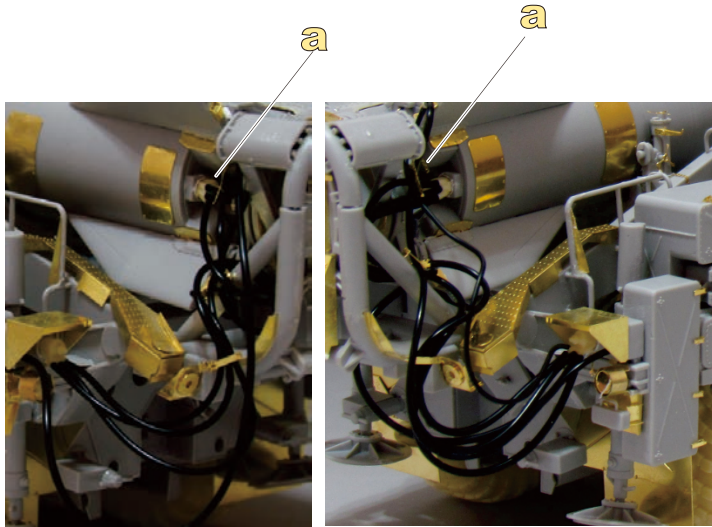

## 现代苏联飞毛腿-B管线组

[GP]

**VOYAGER  
MODEL**

更多PE35737样品照片参考请扫一扫  
MORE PICTUER OF PE 35737  
REFERENCE SCAN HERE

VOYAGERMODEL<sup>®</sup> 无微不至 极尽享受

Recommended item

PE 35737	Modern Russian Scud-B Basic
PEA357	Modern Russian Scud Road wheels