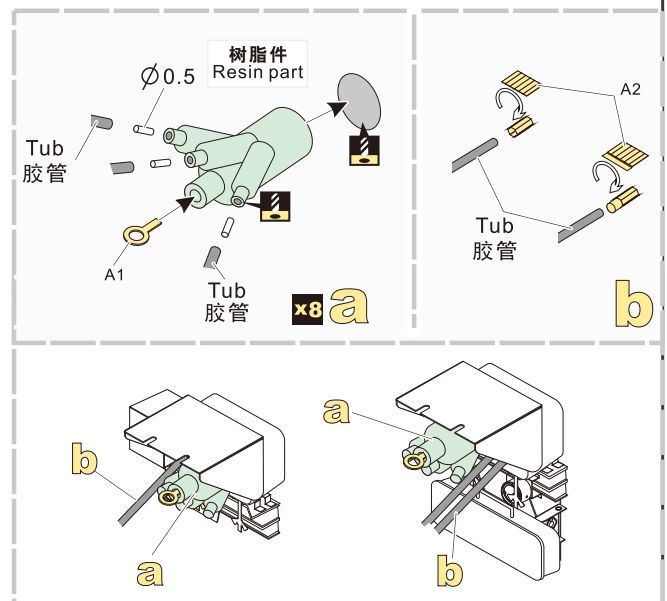

## 现代苏联飞毛腿-B管线组

[GP]

**VOYAGER  
MODEL**

更多PE35737样品照片参考请扫一扫  
MORE PICTUER OF PE 35737  
REFERENCE SCAN HERE

VOYAGERMODEL<sup>®</sup> 无微不至 极尽享受

Recommended item

PE 35737	Modern Russian Scud-B Basic
PEA357	Modern Russian Scud Road wheels