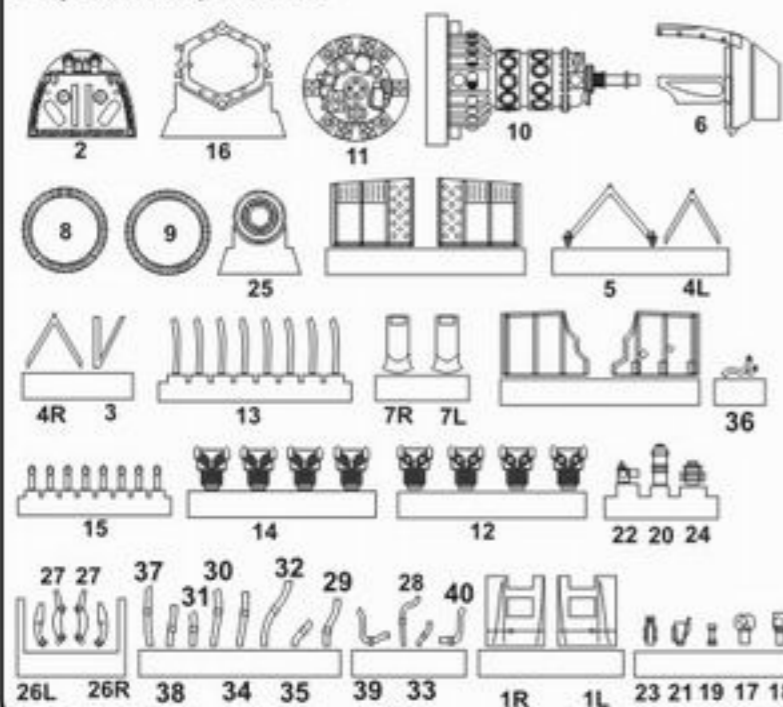

Polyurethane parts PUR