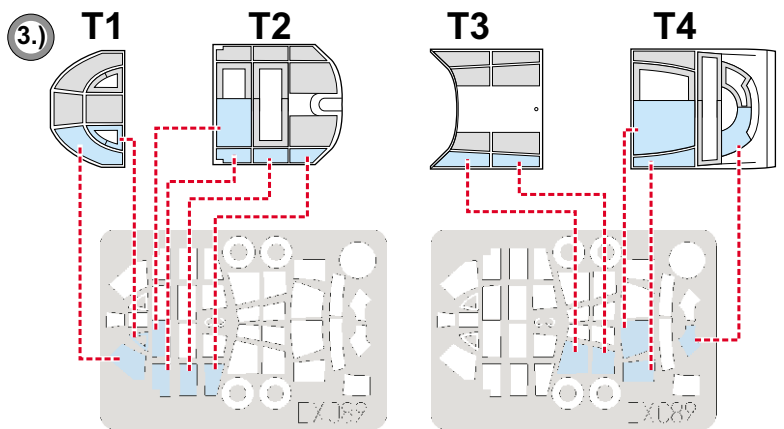

# Ju 87D/G Stuka 1/48

The die-cut mask for accurate canopy frame painting of the  
*Hasegawa* scale 1/48 KIT

EX 089

- 4.) INTERIOR COLOR
- 5.) CAMOUFLAGE COLOR

LIQUID MASK