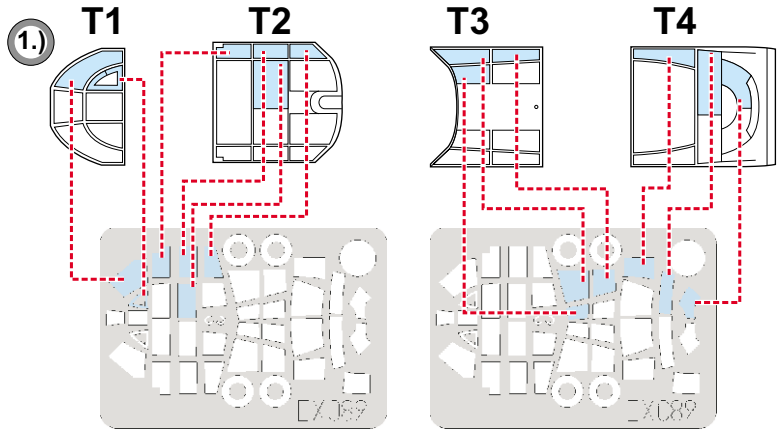

# Ju 87D/G Stuka 1/48

The die-cut mask for accurate canopy frame painting of the  
*Hasegawa* scale 1/48 KIT

EX 089

- 4.) INTERIOR COLOR
- 5.) CAMOUFLAGE COLOR

LIQUID MASK