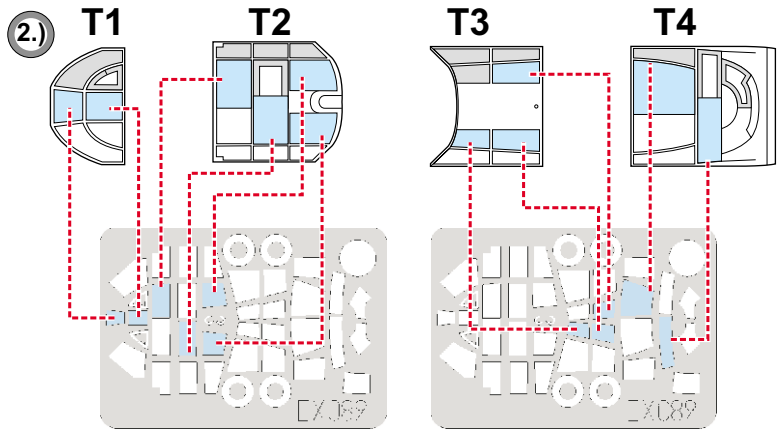

# Ju 87D/G Stuka 1/48

The die-cut mask for accurate canopy frame painting of the  
*Hasegawa* scale 1/48 KIT

EX 089

- 4.) INTERIOR COLOR
- 5.) CAMOUFLAGE COLOR

LIQUID MASK