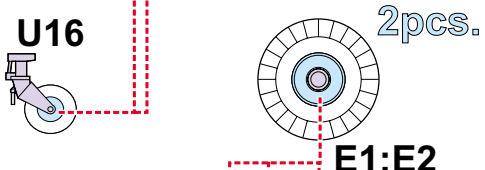

# Ju 87D/G Stuka 1/48

The die-cut mask for accurate canopy frame painting of the  
*Hasegawa* scale 1/48 KIT

EX 089

- 4.) INTERIOR COLOR
- 5.) CAMOUFLAGE COLOR

LIQUID MASK