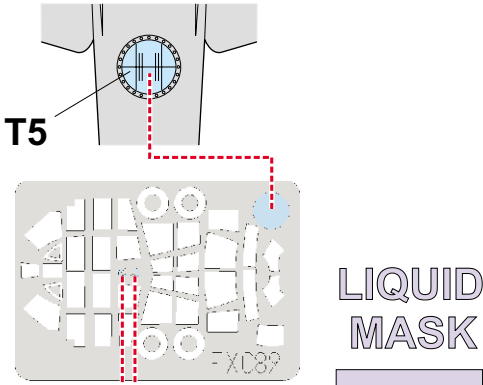

# Ju 87D/G Stuka 1/48

The die-cut mask for accurate canopy frame painting of the  
*Hasegawa* scale 1/48 KIT

EX 089

- 4.) INTERIOR COLOR
- 5.) CAMOUFLAGE COLOR

LIQUID MASK