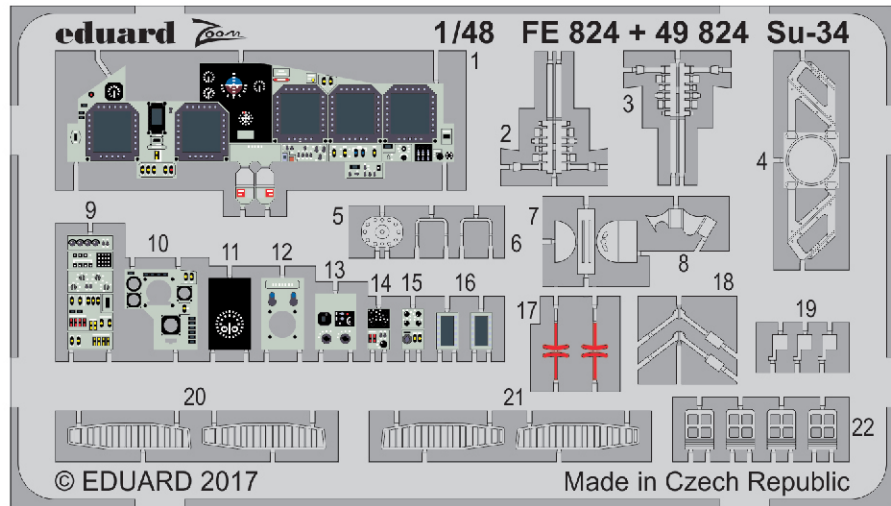

Left and right air intake

Left and right main wheel wells

Related products

49 824 Su-34 interior

FE 824 + 49 824 Su-34

49 825 Su-34 seatbelts