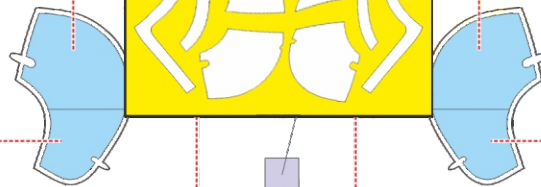

OH-13 TFace

EX 861

for kit **ITALERI**

scale **1/48**

64A

65A

LIQUID MASK

OUTSIDE