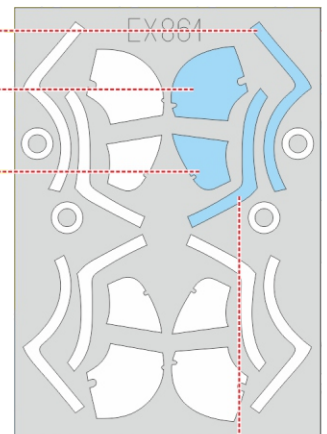

OH-13 TFace

EX 861

for kit **ITALERI**

scale **1/48**

64A

65A

LIQUID MASK

OUTSIDE

INSIDE

81c

LIQUID MASK

82c