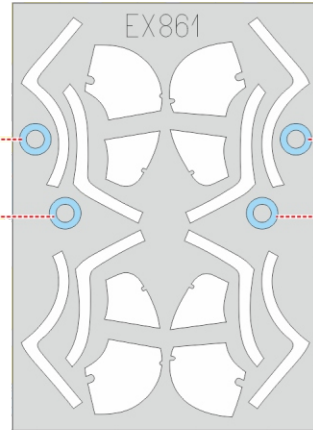

OH-13 TFace

EX 861

for kit **ITALERI**

scale **1/48**

64A

65A

LIQUID MASK

OUTSIDE

INSIDE

81c

LIQUID MASK

82c