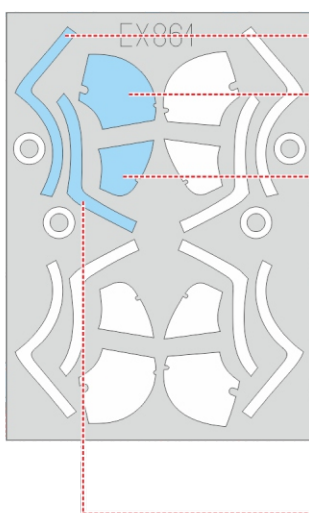

OH-13 TFace

EX 861

for kit **ITALERI**

scale **1/48**

64A

65A

LIQUID MASK

OUTSIDE

INSIDE

81c

LIQUID MASK

82c