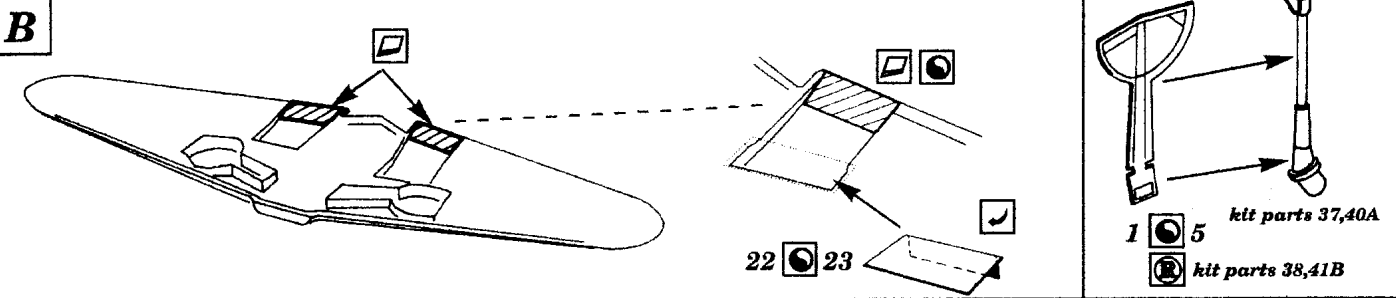

WING RADIATORS