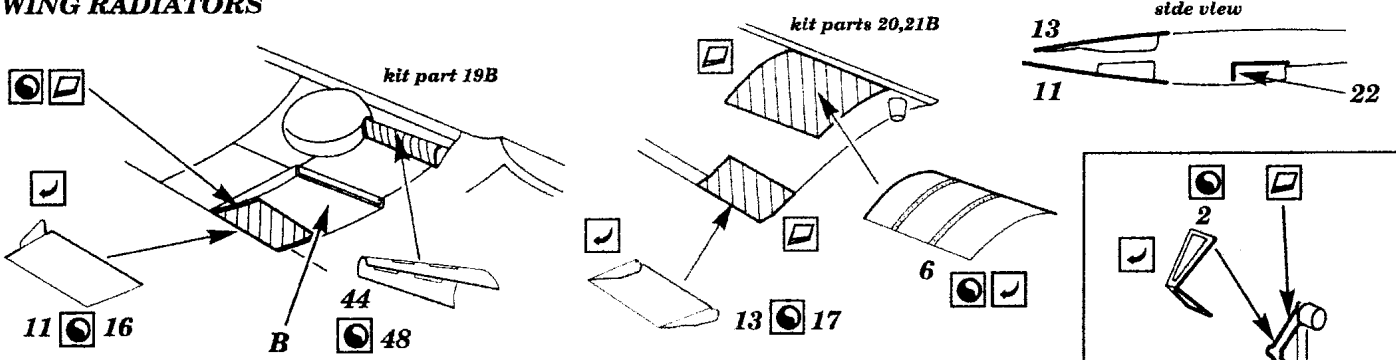

WING RADIATORS