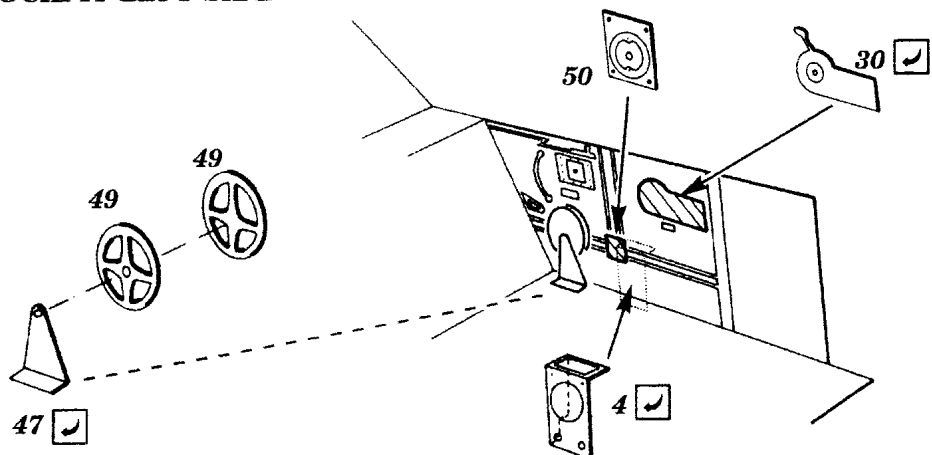

Messerschmitt Bf-109 F2/F4

72 194

1/72 scale detail set for ITALERI kit

- OPPOSITE SIDE
- REMOVE
- BEND
- REPLACE
- GRIND

INSTRUMENT PANEL

A RUDDER PEDALS

make two sets

COCKPIT LEFT SIDE