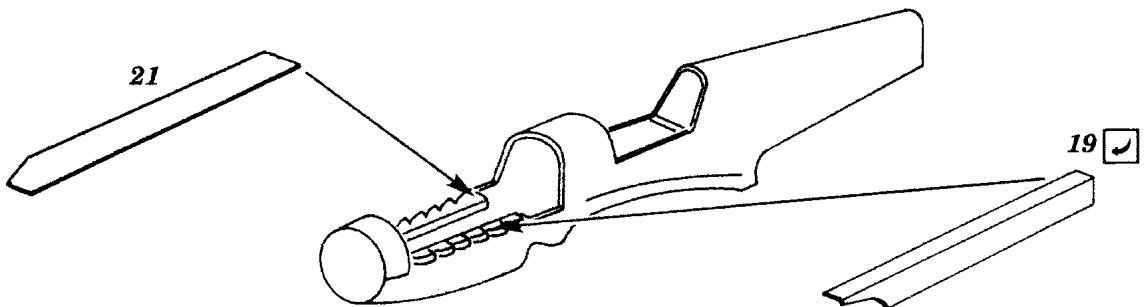

WING RADIATORS