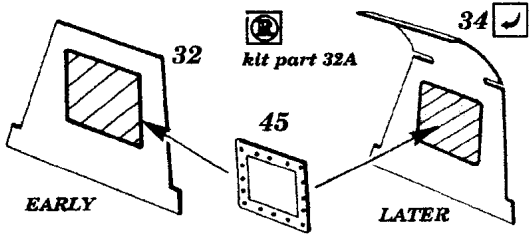

ARMORED HEADREST