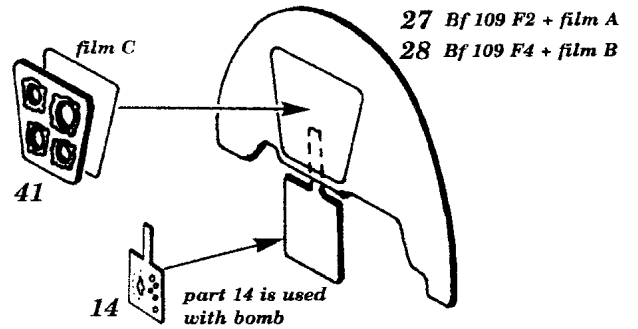

Messerschmitt Bf-109 F2/F4

72 194

1/72 scale detail set for ITALERI kit

- OPPOSITE SIDE
- REMOVE
- BEND
- REPLACE
- GRIND

INSTRUMENT PANEL

A RUDDER PEDALS

make two sets

COCKPIT LEFT SIDE