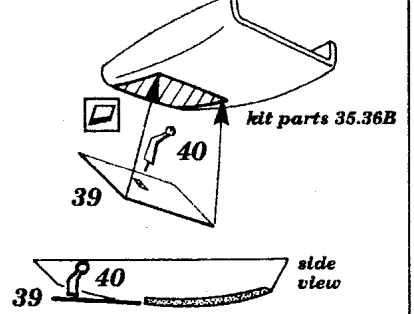

ARMORED HEADREST

TROPICAL FILTER

OIL COOLER

CANOPY

BOMB

WING RADIATORS

DROP TANK