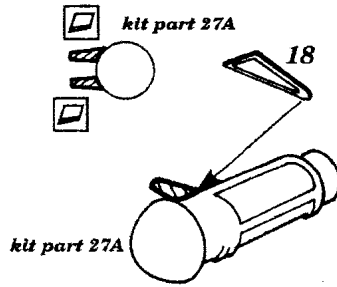

TROPICAL FILTER