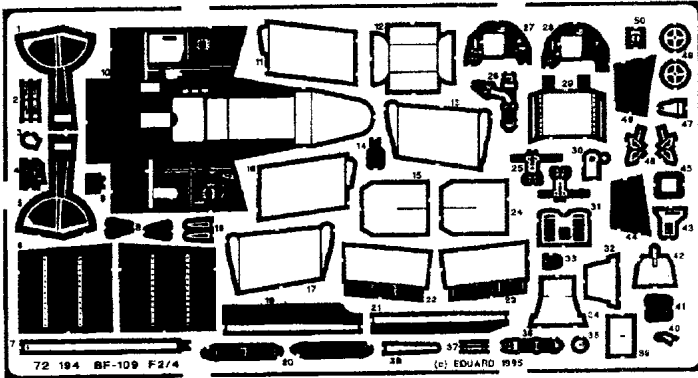

Messerschmitt Bf-109 F2/F4

72 194

1/72 scale detail set for ITALERI kit

- OPPOSITE SIDE
- REMOVE
- BEND
- REPLACE
- GRIND

INSTRUMENT PANEL

A RUDDER PEDALS

make two sets

COCKPIT LEFT SIDE