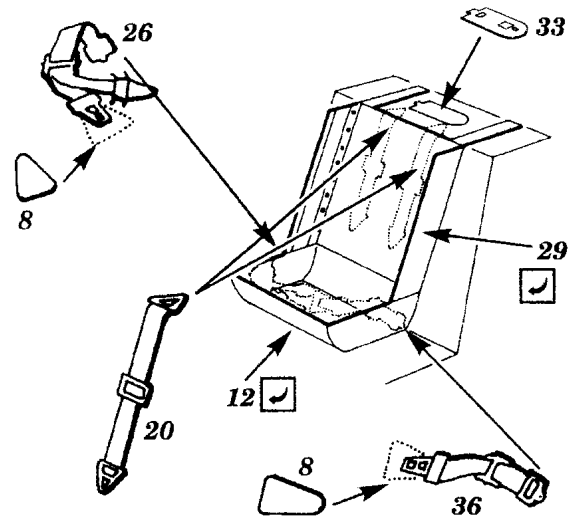

Messerschmitt Bf-109 F2/F4

72 194

1/72 scale detail set for ITALERI kit

- OPPOSITE SIDE
- REMOVE
- BEND
- REPLACE
- GRIND

INSTRUMENT PANEL

A RUDDER PEDALS

make two sets

COCKPIT LEFT SIDE