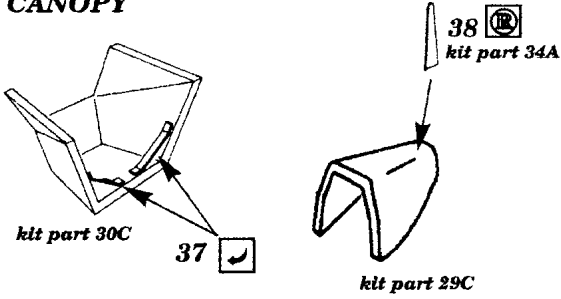

ARMORED HEADREST

TROPICAL FILTER

OIL COOLER

CANOPY

BOMB

WING RADIATORS

DROP TANK