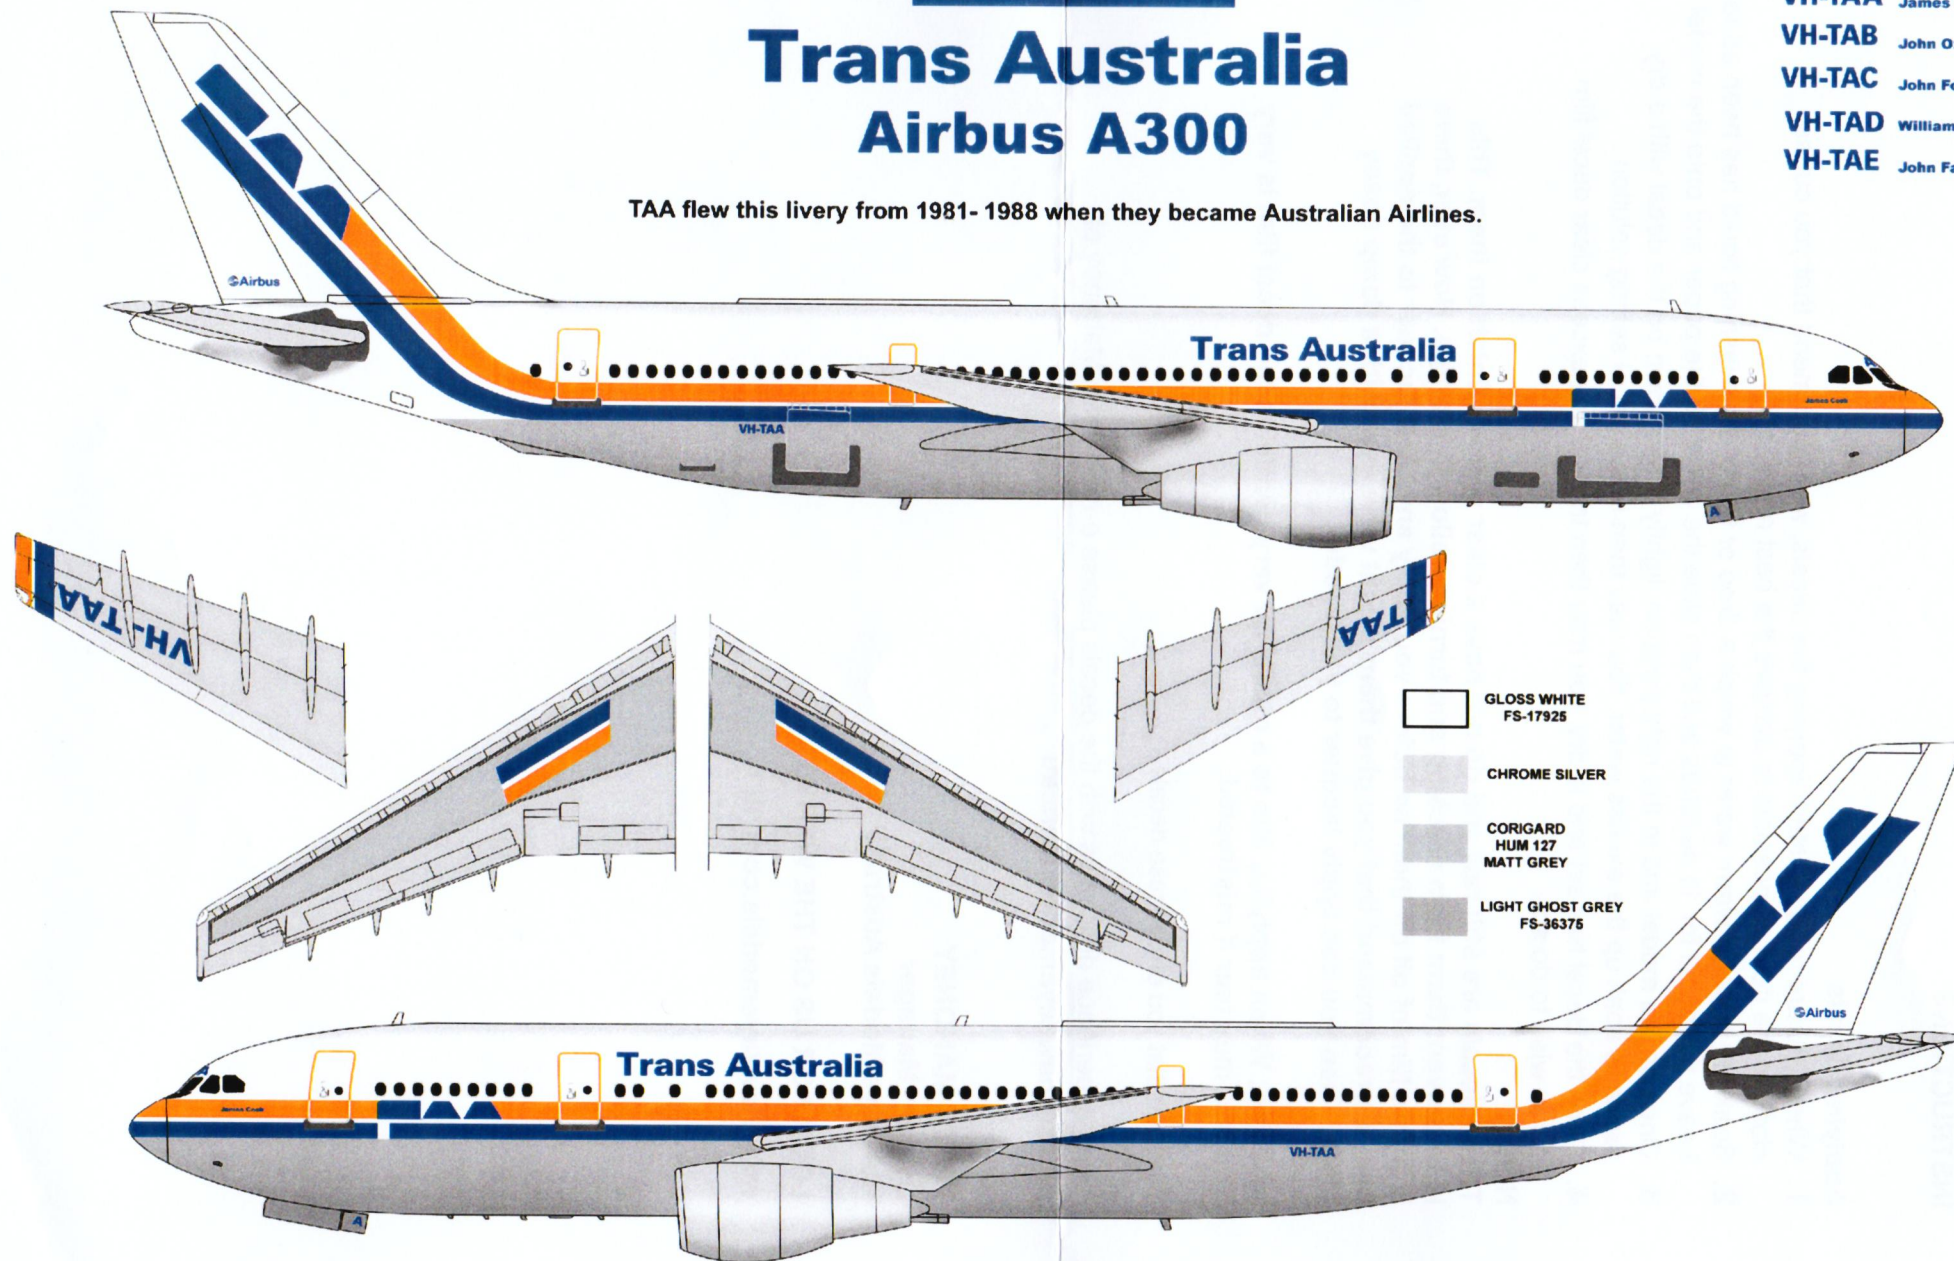

THESE DECALS ARE MADE TO SUIT THE AIRFIX A-300 AIRBUS

Trans Australia Airbus A300

AIRCRAFT NAMES AND REGO'S

- VH-TAA** James Cook
- VH-TAB** John Oxley
- VH-TAC** John Forrest
- VH-TAD** William Light
- VH-TAE** John Fawkner

TAA flew this livery from 1981- 1988 when they became Australian Airlines.

LICENSED PRODUCT

CDS-031 TAA 1980s A-300 AIRBUS LIVERY

HAWKEYE MODELS AUSTRALIA

INSTRUCTIONS:

Applying decals

1. When you are ready to start applying the decals, we recommend that you cut as close to the item as possible to achieve the best result.
2. Soak the decal in warm water to which a drop or two of dishwashing liquid has been added. Leave the decal for 11 seconds and then slide the decal off the paper and onto the model.
3. Once on the model and in the right position, lightly press down on the decal with a dry tissue to soak up the excess water. You may then use a decal setting solution .
4. Once the decal has set and is dry, you may then trim off any excess clear decal film if you wish to do so.