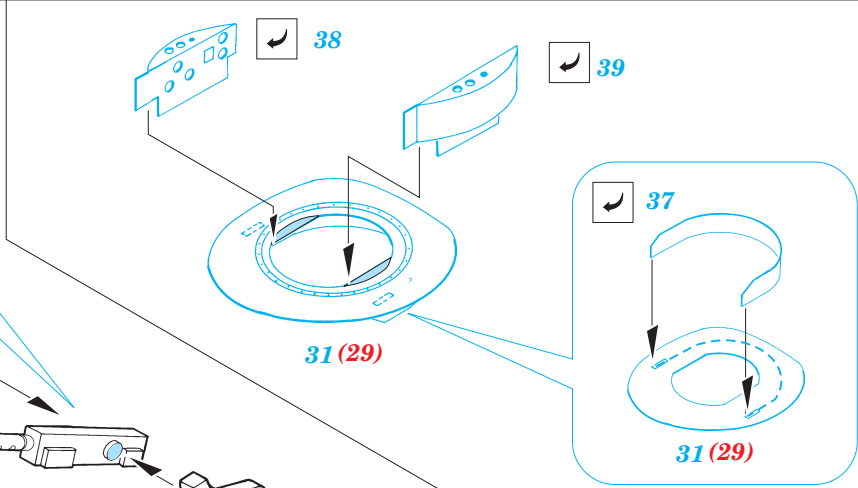

## REFERENCES:

CROWOOD AVIATION SERIES

K.Delve

WARPAINT SERIES #10

THE GEODETIC GIANT

M.Bowman

**FRONT TURRET E1+E2+E3+E8**

**REAR TURRET E9+E11+E12+E13**