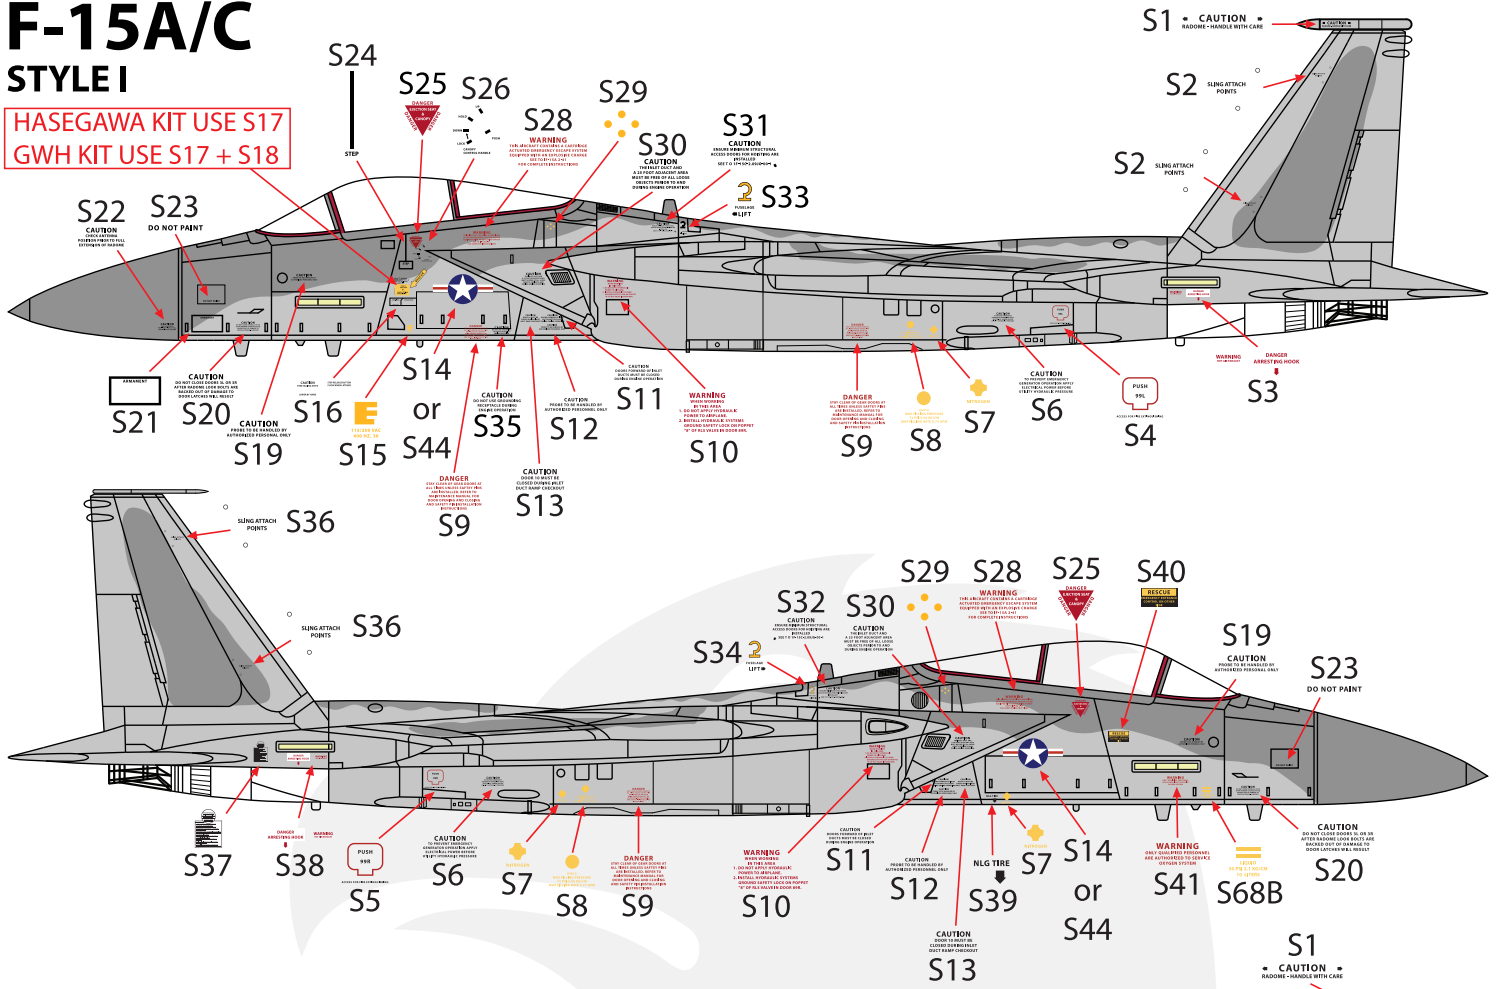

SIDE VIEW STYLE I

F-15A/C STYLE I

HASEGAWA KIT USE S17
GWH KIT USE S17 + S18

F-15B/D STYLE I

HASEGAWA KIT USE S17
GWH KIT USE S17 + S18

SIDE VIEW STYLE II

F-15C STYLE II

DROP TANK

F-15D STYLE II

DROP TANK

TOP VIEW STYLE I

PAINT RECOMMENDATION:

-  FS36320 MR. Paint SK MRP-097
Dark Ghost Grey
-  FS36375 MR. Paint SK MRP-038
Light Ghost Grey

TOP VIEW STYLE II

PAINT RECOMMENDATION:

-  FS36320 MR. Paint SK MRP-097
Dark Ghost Grey
-  FS36375 MR. Paint SK MRP-038
Light Ghost Grey

BOTTOM VIEW STYLE II

PAINT RECOMMENDATION:

- 
 FS36320 MR. Paint SK MRP-097
 Dark Ghost Grey
- 
 FS36375 MR. Paint SK MRP-038
 Light Ghost Grey

PANEL NUMBERS FOR STYLE I - BOTTOM VIEW

PAINT RECOMMENDATION:

-  FS36320 MR. Paint SK MRP-097
Dark Ghost Grey
-  FS36375 MR. Paint SK MRP-038
Light Ghost Grey