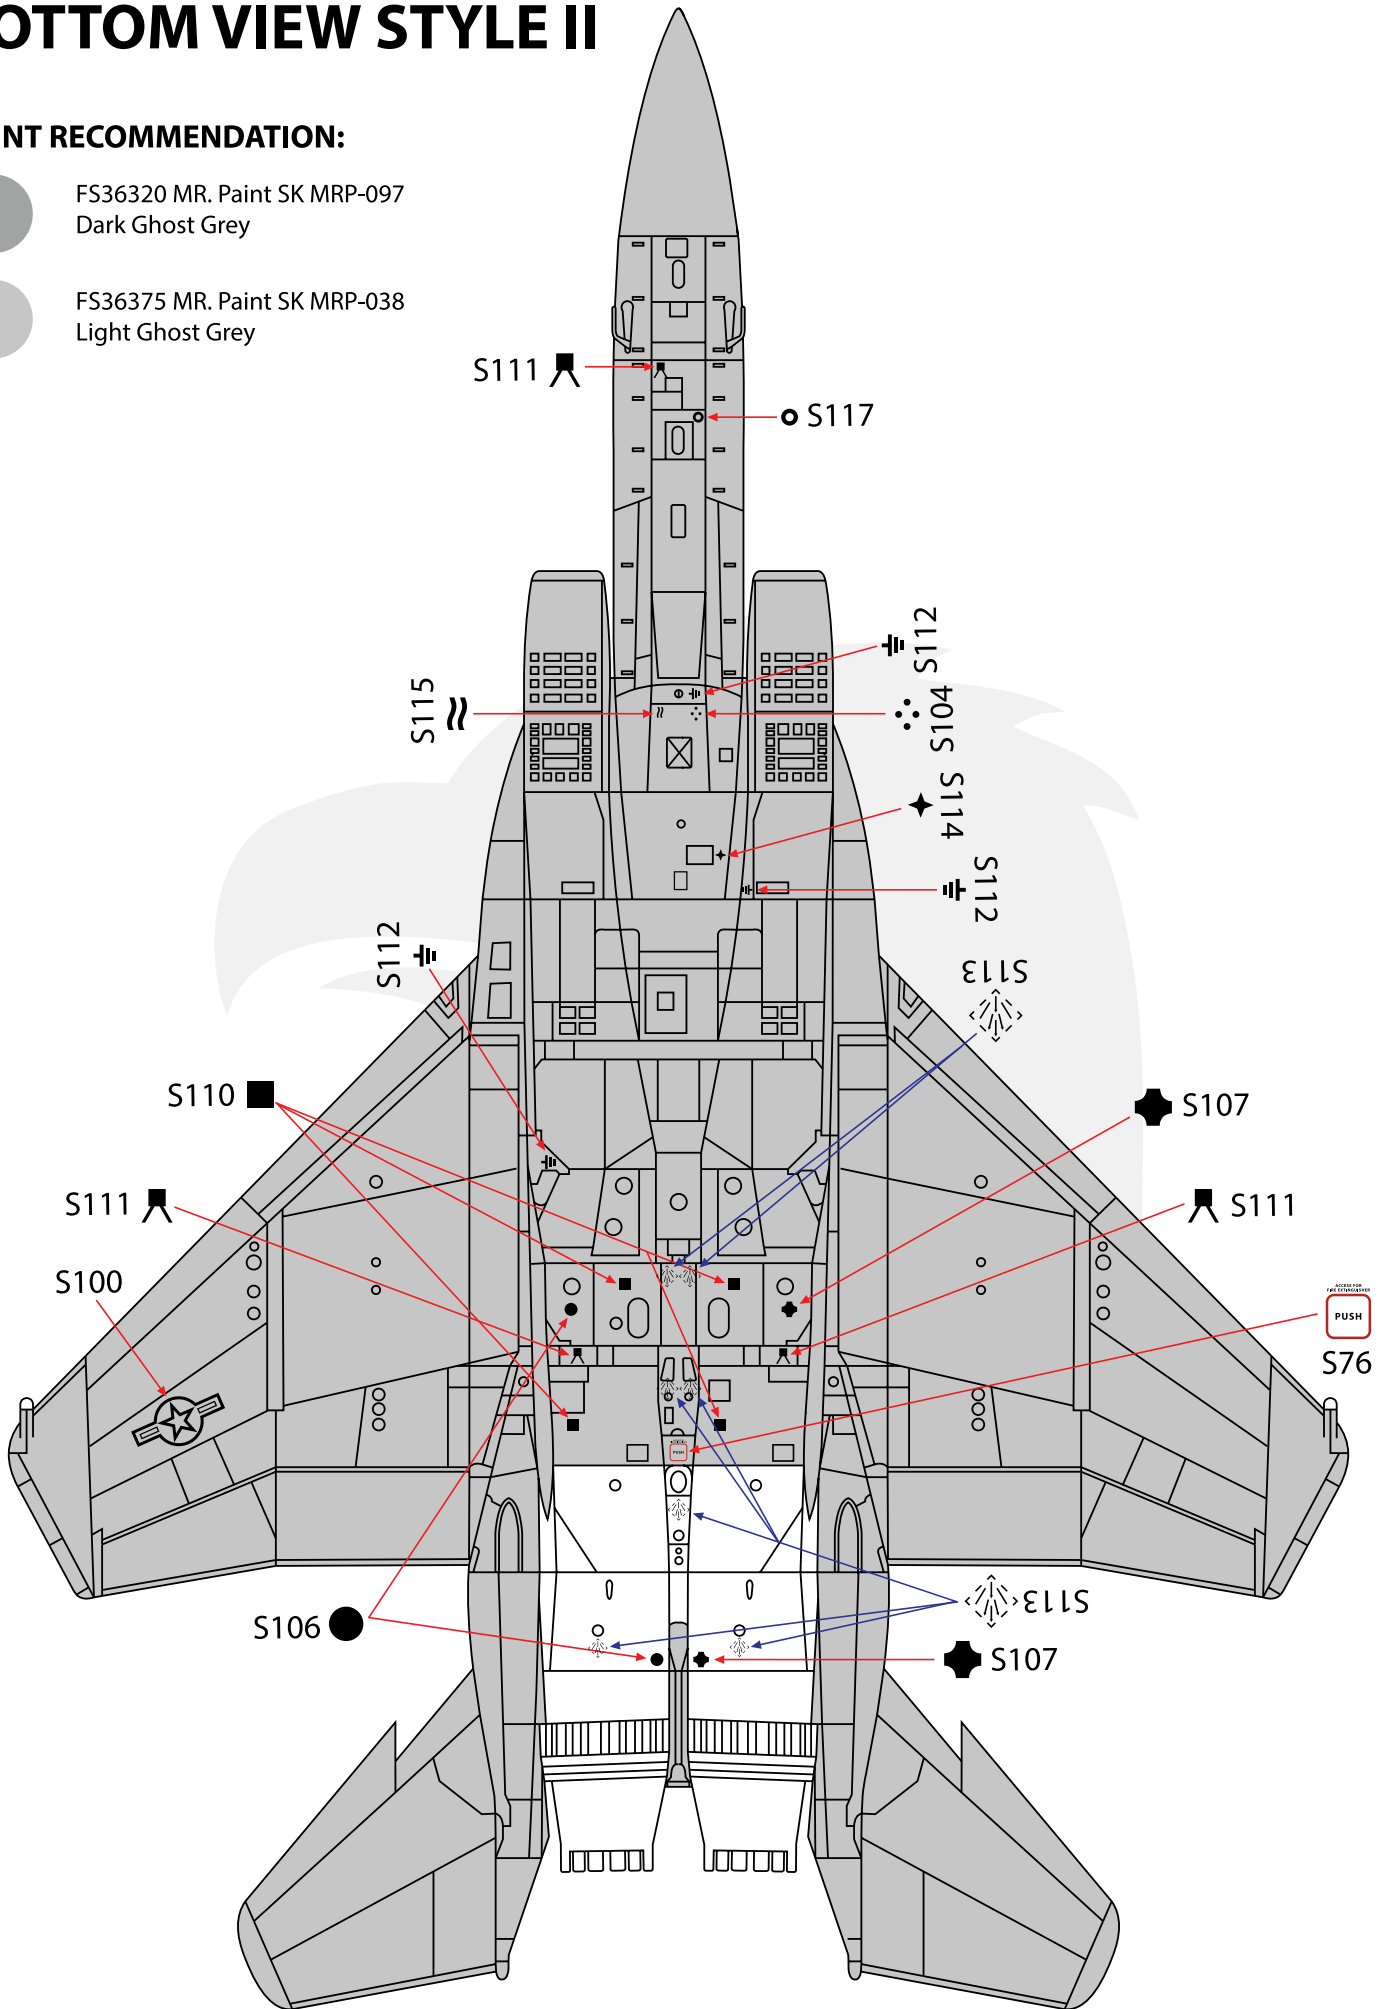

SIDE VIEW STYLE I

F-15A/C STYLE I

HASEGAWA KIT USE S17
GWH KIT USE S17 + S18

F-15B/D STYLE I

HASEGAWA KIT USE S17
GWH KIT USE S17 + S18

SIDE VIEW STYLE II

F-15C STYLE II

DROP TANK

F-15D STYLE II

DROP TANK

TOP VIEW STYLE I

PAINT RECOMMENDATION:

-  FS36320 MR. Paint SK MRP-097
Dark Ghost Grey
-  FS36375 MR. Paint SK MRP-038
Light Ghost Grey

TOP VIEW STYLE II

PAINT RECOMMENDATION:

-  FS36320 MR. Paint SK MRP-097
Dark Ghost Grey
-  FS36375 MR. Paint SK MRP-038
Light Ghost Grey

BOTTOM VIEW STYLE II

PAINT RECOMMENDATION:

- 
 FS36320 MR. Paint SK MRP-097
 Dark Ghost Grey
- 
 FS36375 MR. Paint SK MRP-038
 Light Ghost Grey

PANEL NUMBERS FOR STYLE I - BOTTOM VIEW

PAINT RECOMMENDATION: