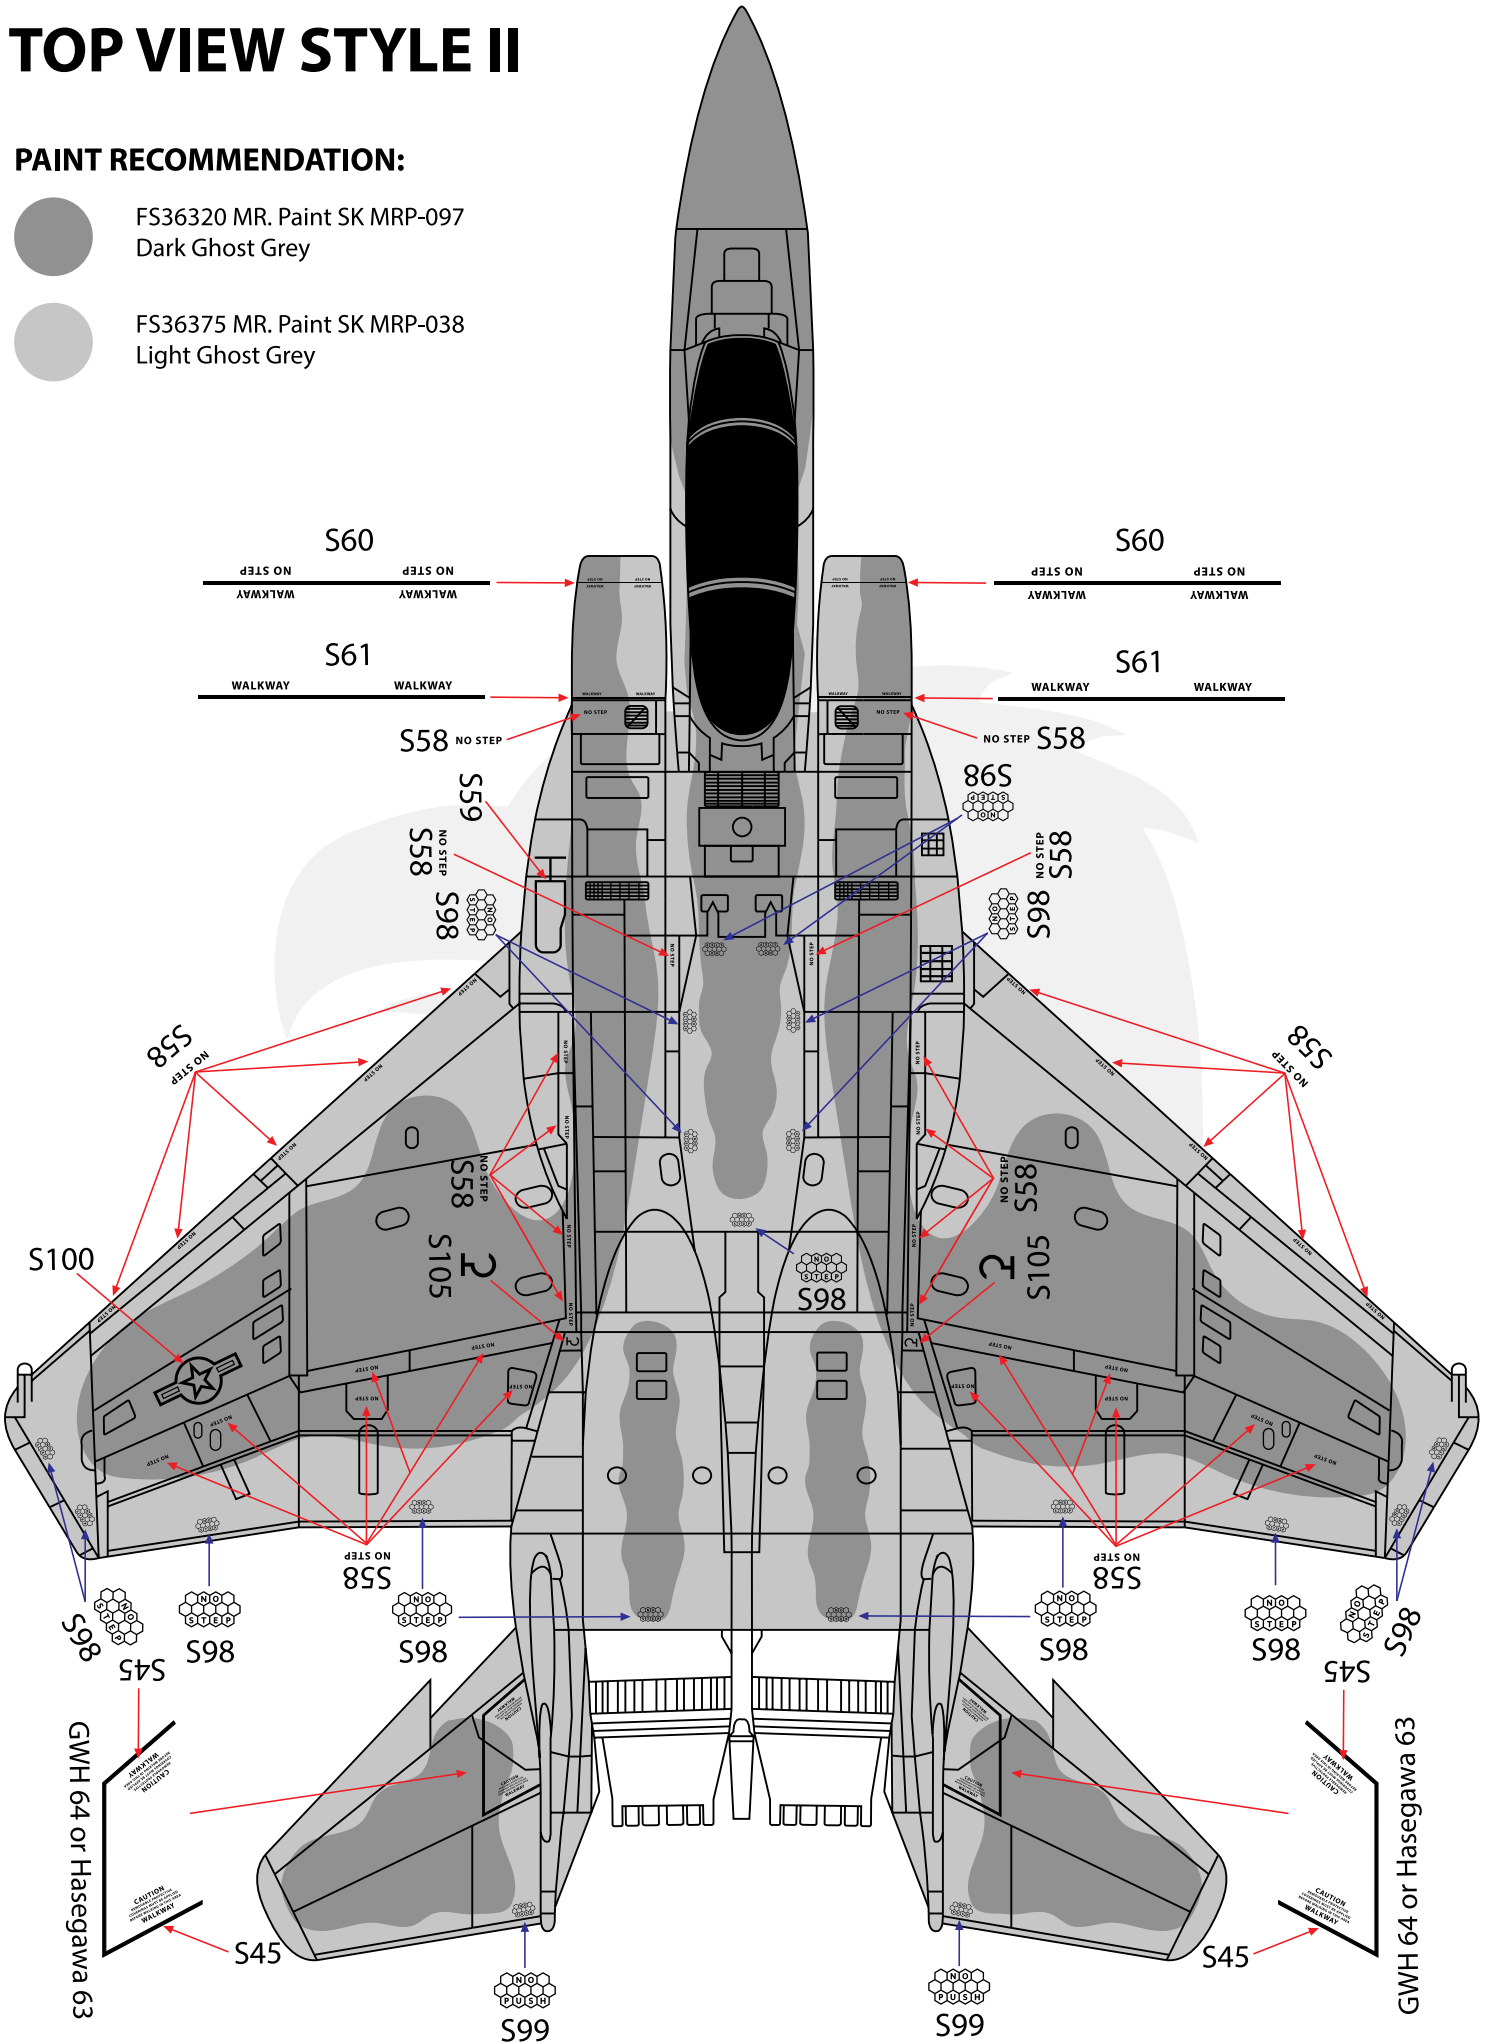

SIDE VIEW STYLE I

F-15A/C STYLE I

HASEGAWA KIT USE S17
GWH KIT USE S17 + S18

F-15B/D STYLE I

HASEGAWA KIT USE S17
GWH KIT USE S17 + S18

SIDE VIEW STYLE II

F-15C STYLE II

DROP TANK

F-15D STYLE II

DROP TANK

TOP VIEW STYLE I

PAINT RECOMMENDATION:

-  FS36320 MR. Paint SK MRP-097
Dark Ghost Grey
-  FS36375 MR. Paint SK MRP-038
Light Ghost Grey

TOP VIEW STYLE II

PAINT RECOMMENDATION:

-  FS36320 MR. Paint SK MRP-097
Dark Ghost Grey
-  FS36375 MR. Paint SK MRP-038
Light Ghost Grey

BOTTOM VIEW STYLE II

PAINT RECOMMENDATION:

- 
 FS36320 MR. Paint SK MRP-097
 Dark Ghost Grey
- 
 FS36375 MR. Paint SK MRP-038
 Light Ghost Grey

PANEL NUMBERS FOR STYLE I - BOTTOM VIEW

PAINT RECOMMENDATION: