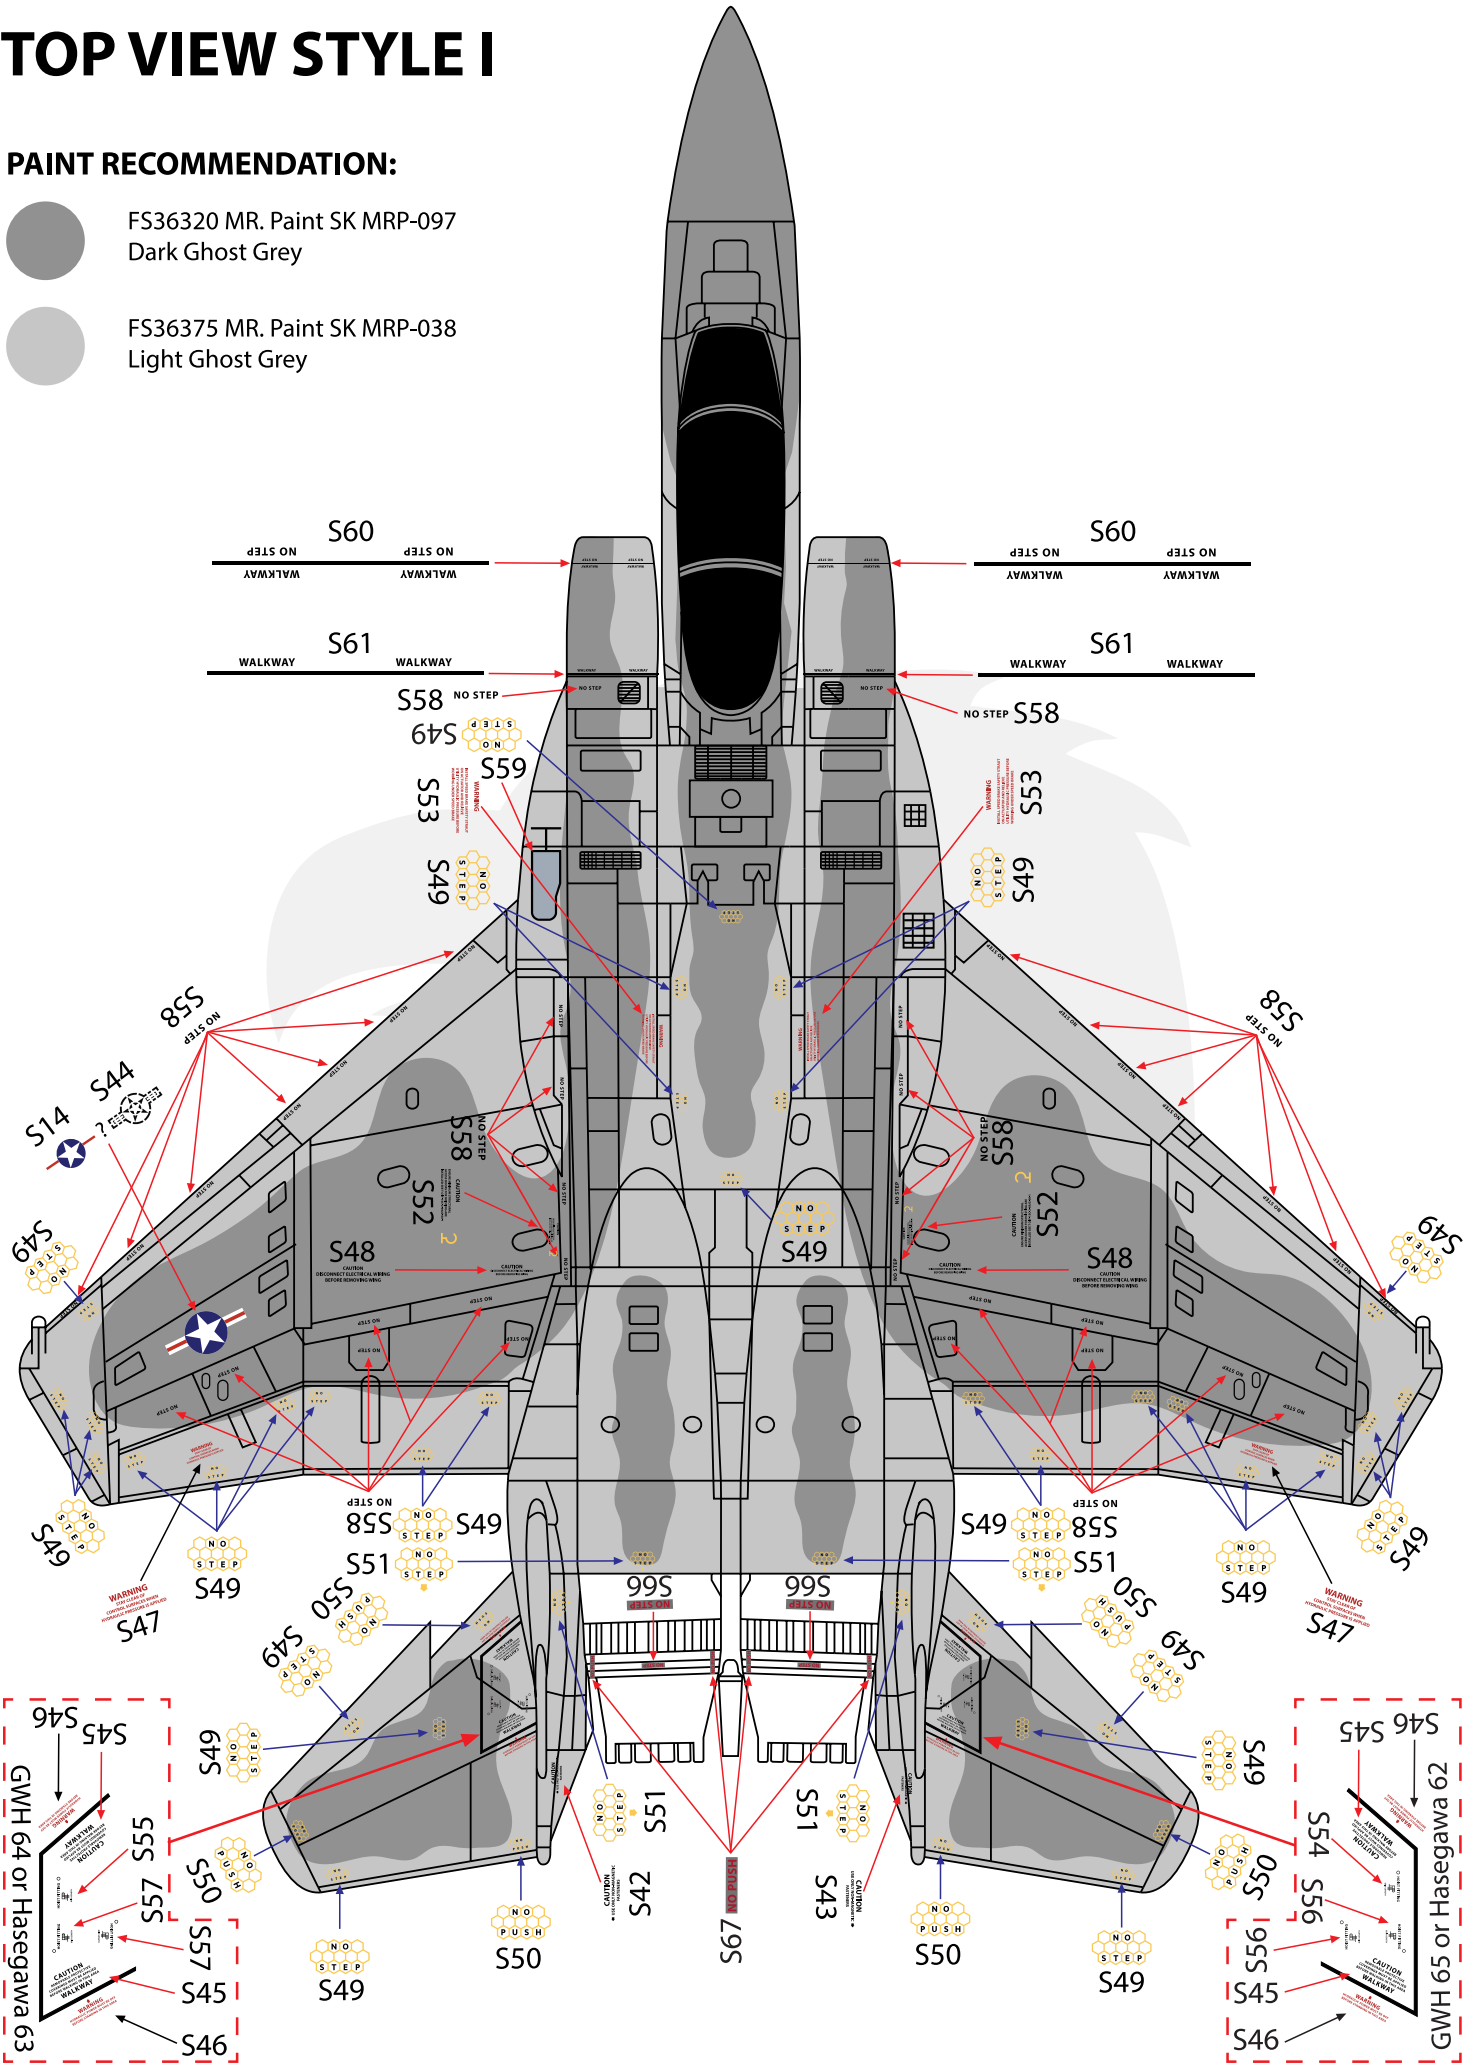

SIDE VIEW STYLE I

F-15A/C STYLE I

HASEGAWA KIT USE S17
GWH KIT USE S17 + S18

F-15B/D STYLE I

HASEGAWA KIT USE S17
GWH KIT USE S17 + S18

SIDE VIEW STYLE II

F-15C STYLE II

DROP TANK

F-15D STYLE II

DROP TANK

TOP VIEW STYLE I

PAINT RECOMMENDATION:

-  FS36320 MR. Paint SK MRP-097
Dark Ghost Grey
-  FS36375 MR. Paint SK MRP-038
Light Ghost Grey

TOP VIEW STYLE II

PAINT RECOMMENDATION:

-  FS36320 MR. Paint SK MRP-097
Dark Ghost Grey
-  FS36375 MR. Paint SK MRP-038
Light Ghost Grey

BOTTOM VIEW STYLE II

PAINT RECOMMENDATION:

- 
 FS36320 MR. Paint SK MRP-097
 Dark Ghost Grey
- 
 FS36375 MR. Paint SK MRP-038
 Light Ghost Grey

PANEL NUMBERS FOR STYLE I - BOTTOM VIEW

PAINT RECOMMENDATION: