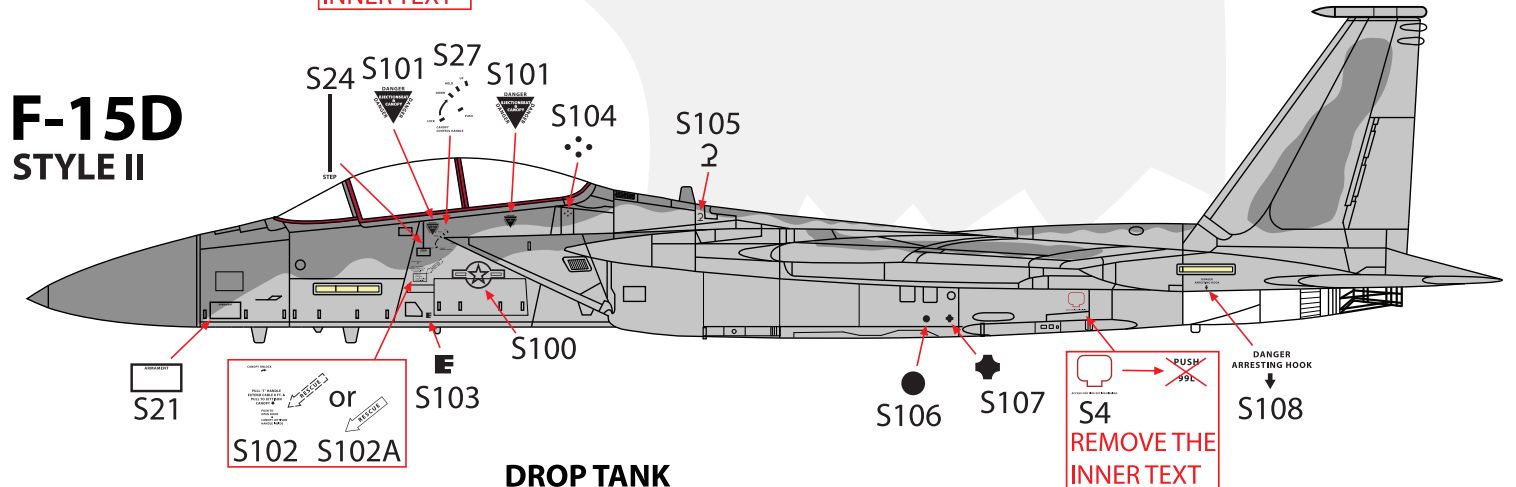

SIDE VIEW STYLE I

F-15A/C STYLE I

HASEGAWA KIT USE S17
GWH KIT USE S17 + S18

F-15B/D STYLE I

HASEGAWA KIT USE S17
GWH KIT USE S17 + S18

SIDE VIEW STYLE II

F-15C STYLE II

DROP TANK

F-15D STYLE II

DROP TANK

TOP VIEW STYLE I

PAINT RECOMMENDATION:

-  FS36320 MR. Paint SK MRP-097
Dark Ghost Grey
-  FS36375 MR. Paint SK MRP-038
Light Ghost Grey

TOP VIEW STYLE II

PAINT RECOMMENDATION:

-  FS36320 MR. Paint SK MRP-097
Dark Ghost Grey
-  FS36375 MR. Paint SK MRP-038
Light Ghost Grey