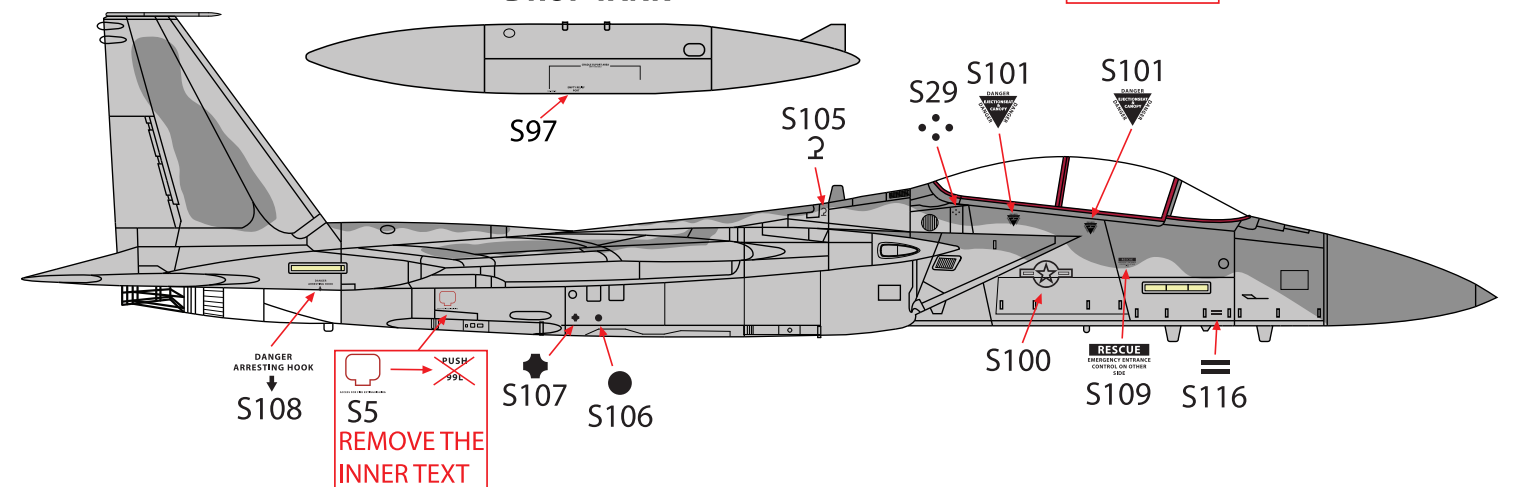

SIDE VIEW STYLE I

F-15A/C STYLE I

HASEGAWA KIT USE S17
GWH KIT USE S17 + S18

F-15B/D STYLE I

HASEGAWA KIT USE S17
GWH KIT USE S17 + S18

SIDE VIEW STYLE II

F-15C STYLE II

DROP TANK

F-15D STYLE II

DROP TANK

TOP VIEW STYLE I

PAINT RECOMMENDATION:

-  FS36320 MR. Paint SK MRP-097
Dark Ghost Grey
-  FS36375 MR. Paint SK MRP-038
Light Ghost Grey

TOP VIEW STYLE II

PAINT RECOMMENDATION:

-  FS36320 MR. Paint SK MRP-097
Dark Ghost Grey
-  FS36375 MR. Paint SK MRP-038
Light Ghost Grey