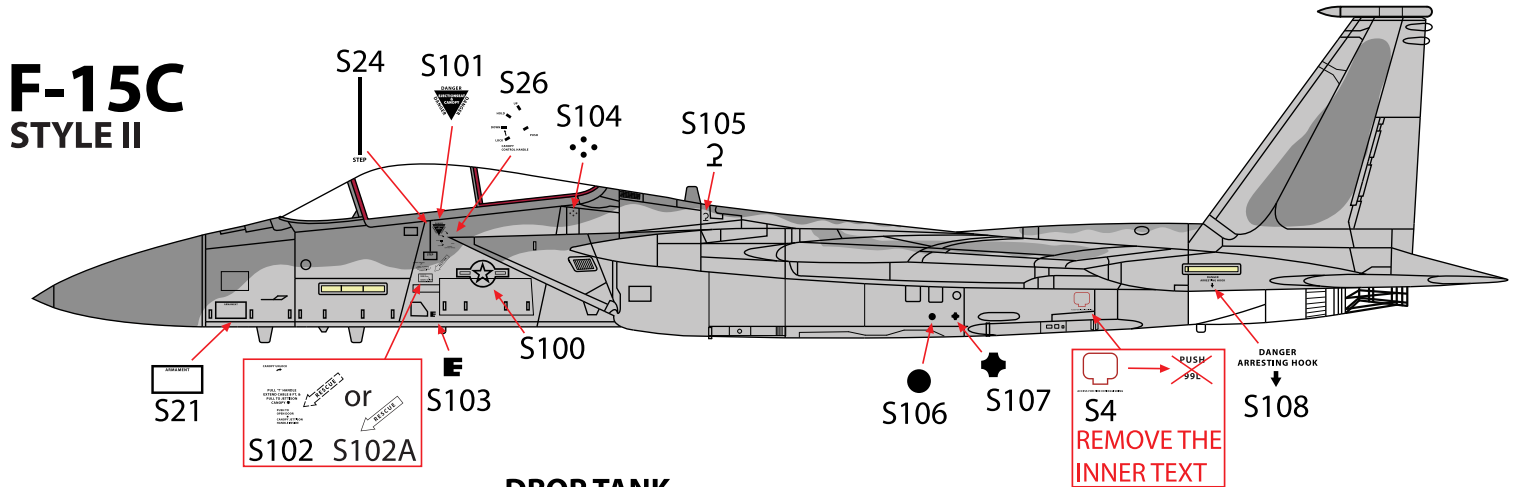

SIDE VIEW STYLE I

F-15A/C STYLE I

HASEGAWA KIT USE S17
GWH KIT USE S17 + S18

F-15B/D STYLE I

HASEGAWA KIT USE S17
GWH KIT USE S17 + S18

SIDE VIEW STYLE II

F-15C STYLE II

DROP TANK

F-15D STYLE II

DROP TANK

TOP VIEW STYLE I

PAINT RECOMMENDATION:

-  FS36320 MR. Paint SK MRP-097
Dark Ghost Grey
-  FS36375 MR. Paint SK MRP-038
Light Ghost Grey

TOP VIEW STYLE II

PAINT RECOMMENDATION:

-  FS36320 MR. Paint SK MRP-097
Dark Ghost Grey
-  FS36375 MR. Paint SK MRP-038
Light Ghost Grey