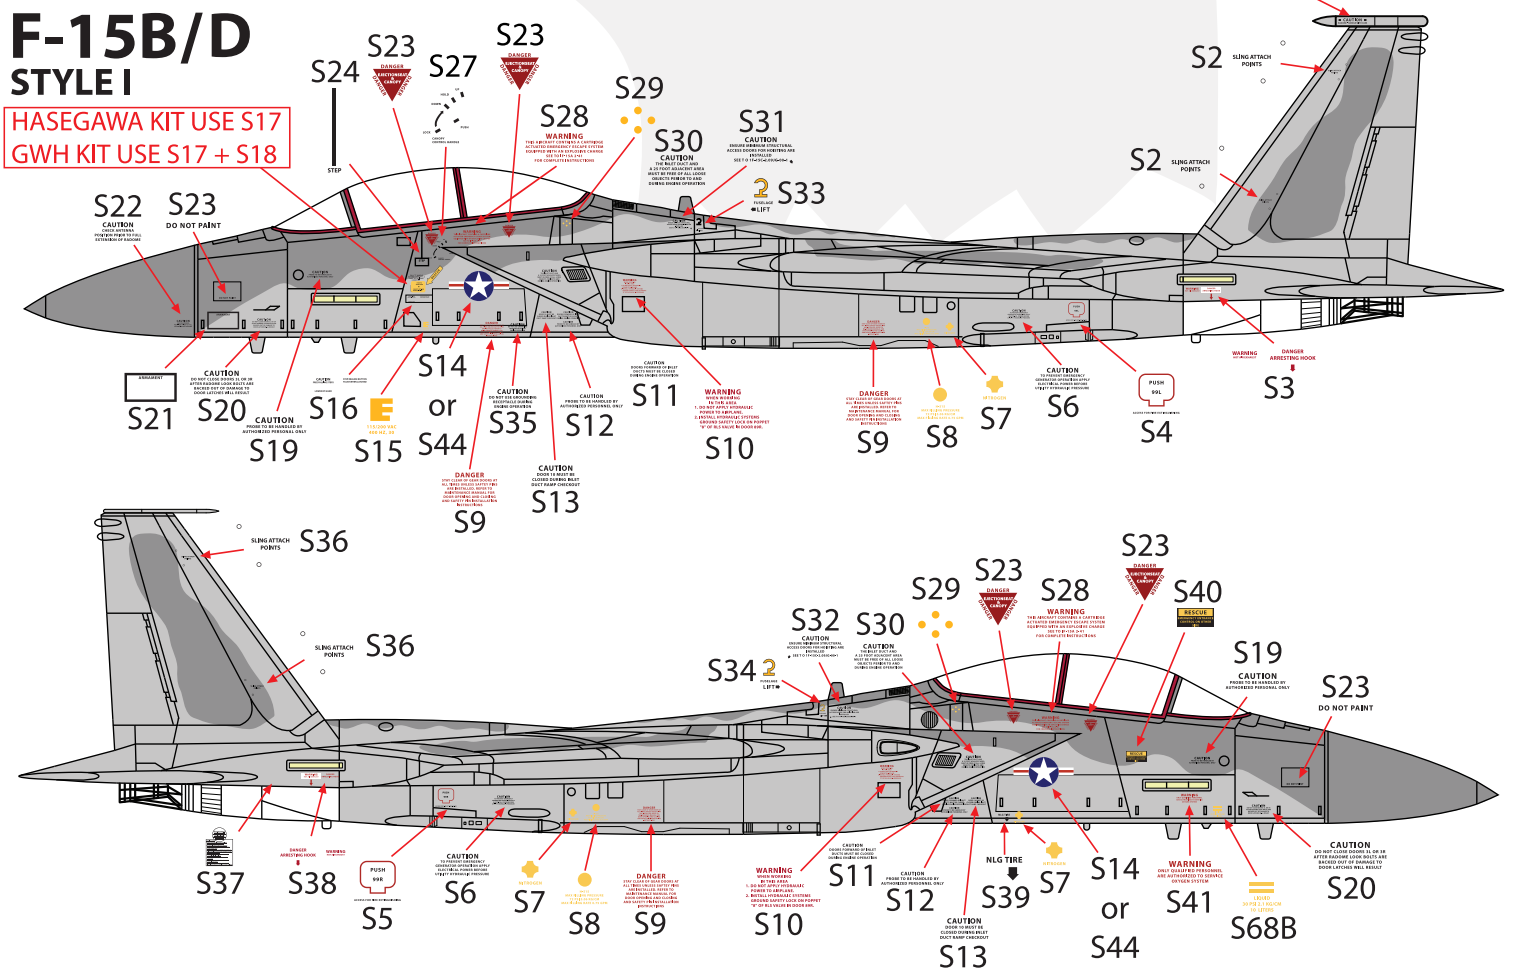

SIDE VIEW STYLE I

F-15A/C STYLE I

HASEGAWA KIT USE S17
GWH KIT USE S17 + S18

F-15B/D STYLE I

HASEGAWA KIT USE S17
GWH KIT USE S17 + S18

SIDE VIEW STYLE II

F-15C STYLE II

DROP TANK

F-15D STYLE II

DROP TANK

TOP VIEW STYLE I

PAINT RECOMMENDATION:

-  FS36320 MR. Paint SK MRP-097
Dark Ghost Grey
-  FS36375 MR. Paint SK MRP-038
Light Ghost Grey

TOP VIEW STYLE II

PAINT RECOMMENDATION:

-  FS36320 MR. Paint SK MRP-097
Dark Ghost Grey
-  FS36375 MR. Paint SK MRP-038
Light Ghost Grey

BOTTOM VIEW STYLE II

PAINT RECOMMENDATION:

- 
 FS36320 MR. Paint SK MRP-097
 Dark Ghost Grey
- 
 FS36375 MR. Paint SK MRP-038
 Light Ghost Grey

PANEL NUMBERS FOR STYLE I - BOTTOM VIEW

PAINT RECOMMENDATION:

-  FS36320 MR. Paint SK MRP-097
Dark Ghost Grey
-  FS36375 MR. Paint SK MRP-038
Light Ghost Grey