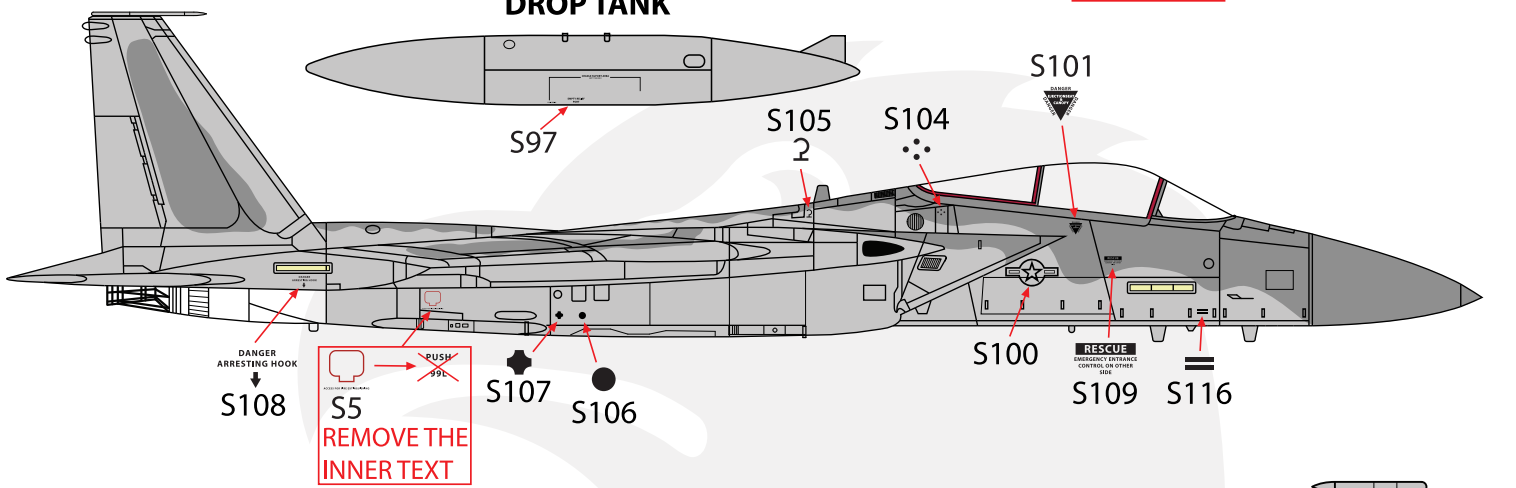

SIDE VIEW STYLE I

F-15A/C STYLE I

HASEGAWA KIT USE S17
GWH KIT USE S17 + S18

F-15B/D STYLE I

HASEGAWA KIT USE S17
GWH KIT USE S17 + S18

SIDE VIEW STYLE II

F-15C STYLE II

DROP TANK

F-15D STYLE II

DROP TANK

TOP VIEW STYLE I

PAINT RECOMMENDATION:

-  FS36320 MR. Paint SK MRP-097
Dark Ghost Grey
-  FS36375 MR. Paint SK MRP-038
Light Ghost Grey

TOP VIEW STYLE II

PAINT RECOMMENDATION:

-  FS36320 MR. Paint SK MRP-097
Dark Ghost Grey
-  FS36375 MR. Paint SK MRP-038
Light Ghost Grey