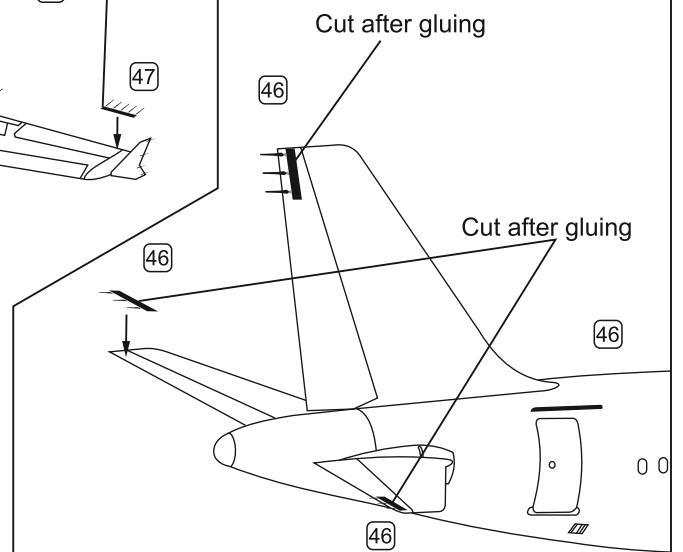

Airbus A 319  
scale 1:144 for Revell kit  
MD 14401

For IAE V2500 engine

For CFM 56 engine

**15**

**16**

**17**

**18**