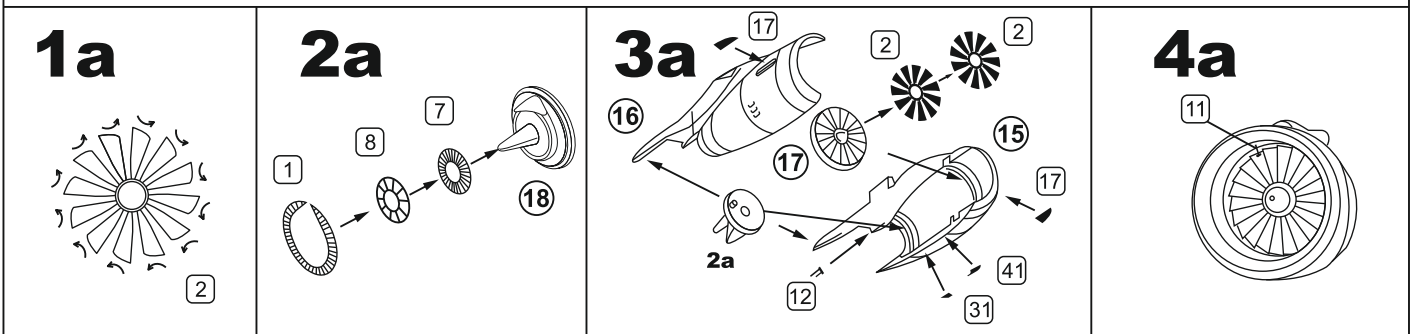

Airbus A 319  
scale 1:144 for Revell kit  
MD 14401

For IAE V2500 engine

For CFM 56 engine

**15**

**16**

**17**

**18**