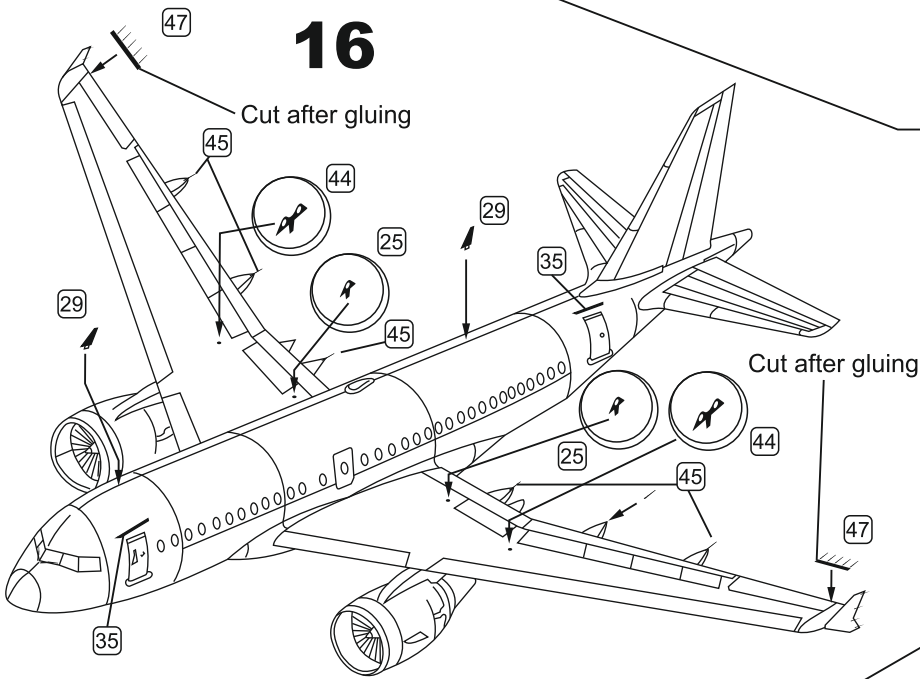

Airbus A 319  
scale 1:144 for Revell kit  
MD 14401

For IAE V2500 engine

For CFM 56 engine

**15**

**16**

**17**

**18**