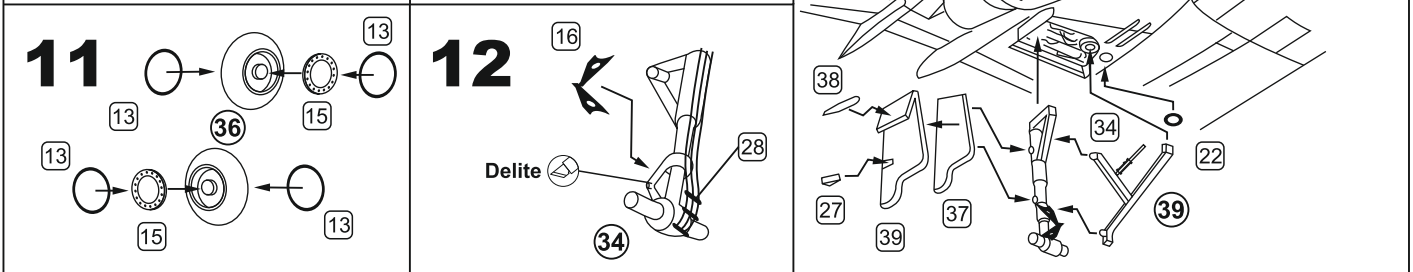

Airbus A 319  
scale 1:144 for Revell kit  
MD 14401

For IAE V2500 engine

For CFM 56 engine

**15**

**16**

**17**

**18**