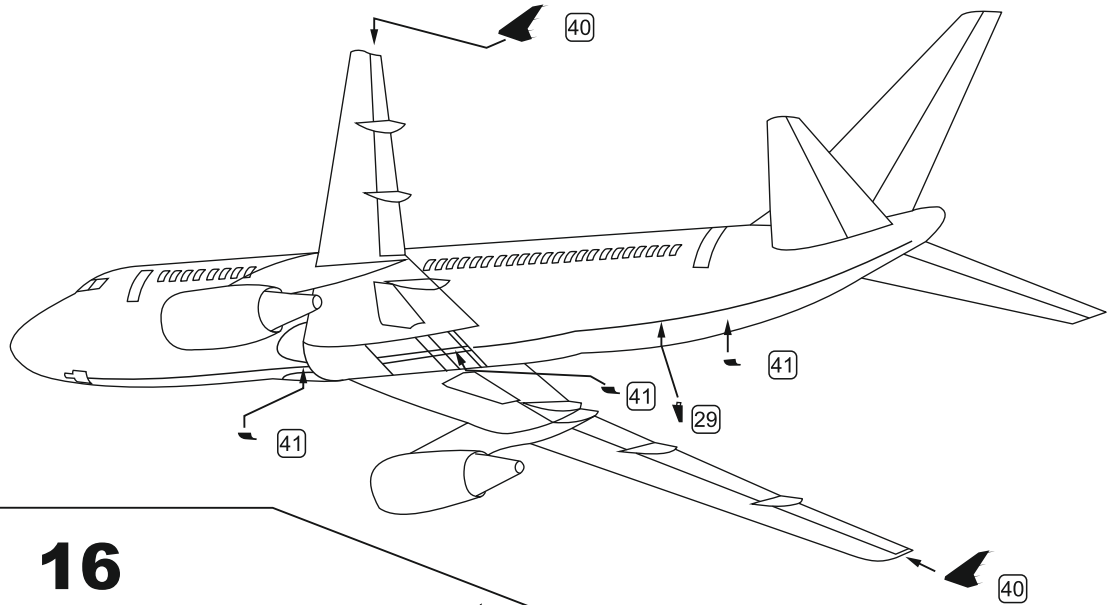

Airbus A 319  
scale 1:144 for Revell kit  
MD 14401

For IAE V2500 engine

For CFM 56 engine

**15**

**16**

**17**

**18**