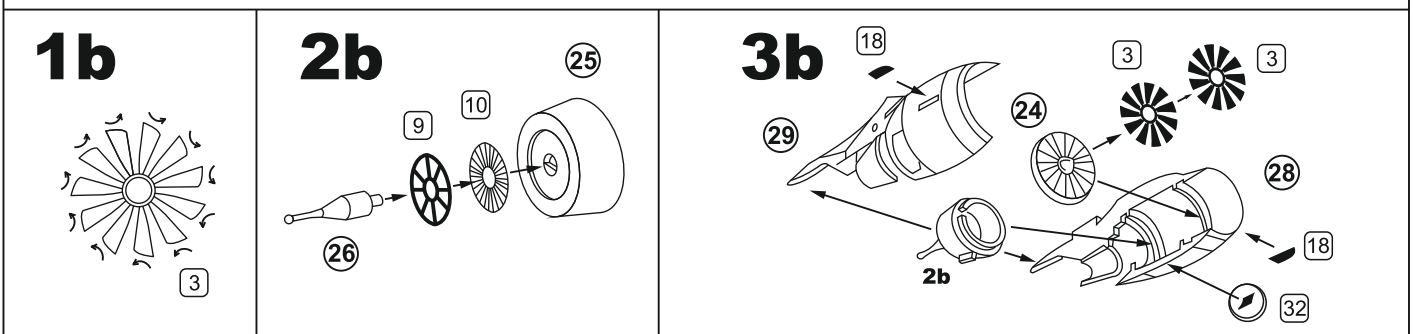

Airbus A 319  
scale 1:144 for Revell kit  
MD 14401

For IAE V2500 engine

For CFM 56 engine

**15**

**16**

**17**

**18**