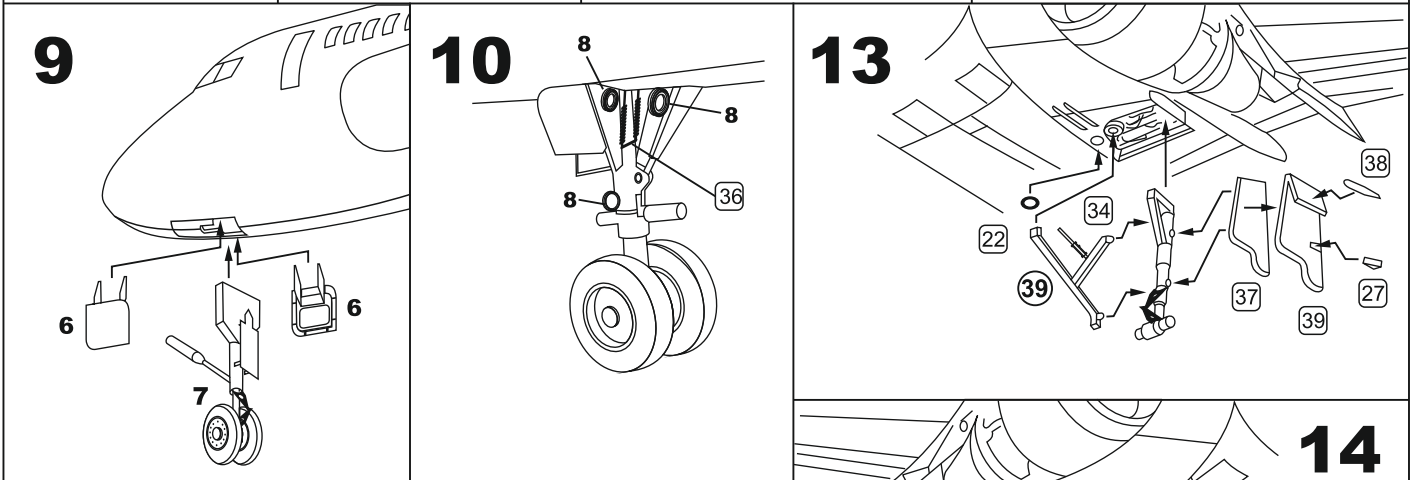

Airbus A 319  
scale 1:144 for Revell kit  
MD 14401

For IAE V2500 engine

For CFM 56 engine

**15**

**16**

**17**

**18**