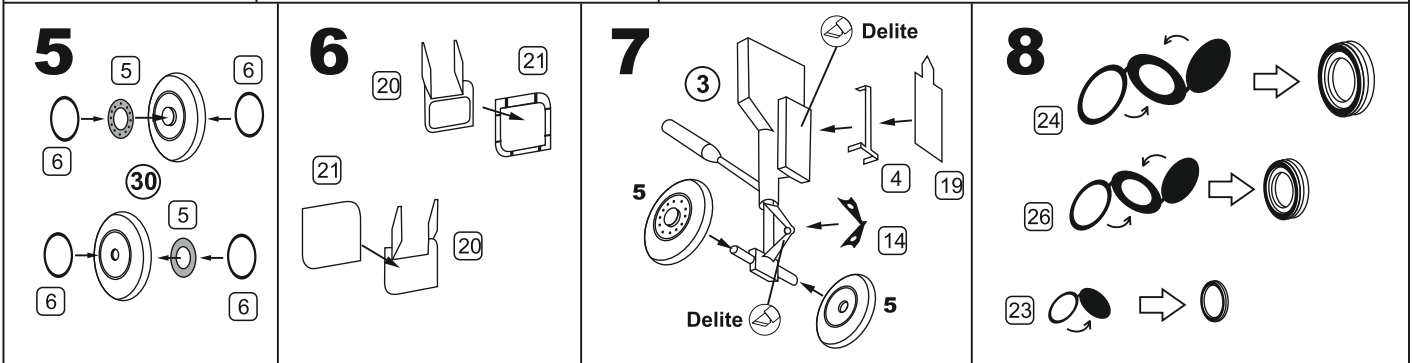

Airbus A 319  
scale 1:144 for Revell kit  
MD 14401

For IAE V2500 engine

For CFM 56 engine

**15**

**16**

**17**

**18**