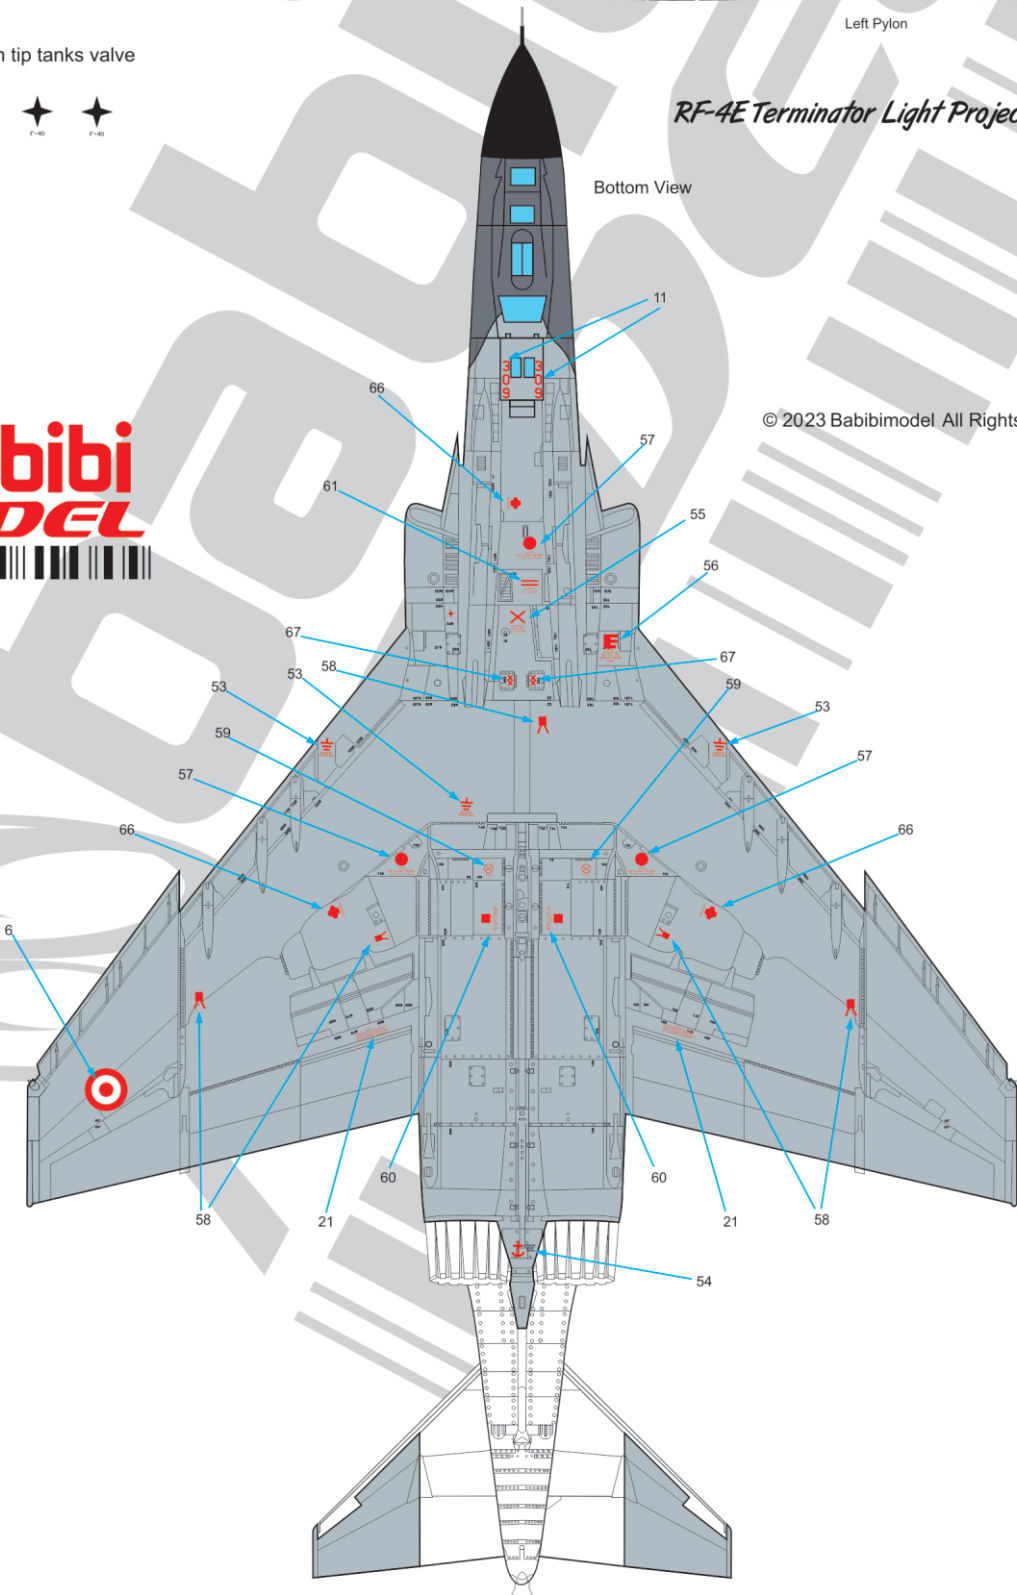

*RF-4E Terminator Light Project Special Blue*

Top View

© 2023 Babibimodel All Rights Reserved

Right View

Left Pylon

39&40 for each tip tanks valve

*RF-4E Terminator Light Project Special Red*

Bottom View