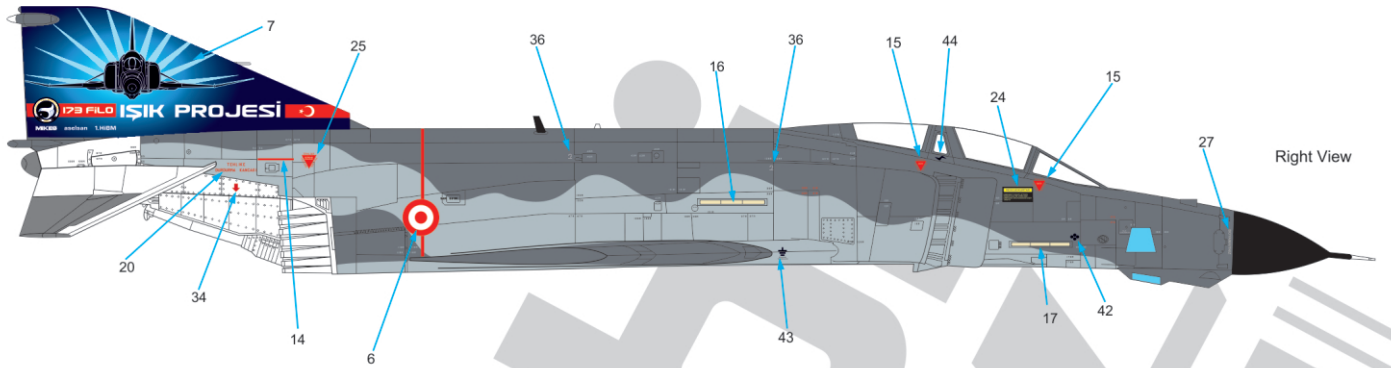

*RF-4E Terminator Light Project Special Blue*

Top View

© 2023 Babibimodel All Rights Reserved

Right View

Left Pylon

39&40 for each tip tanks valve

*RF-4E Terminator Light Project Special Red*

Bottom View