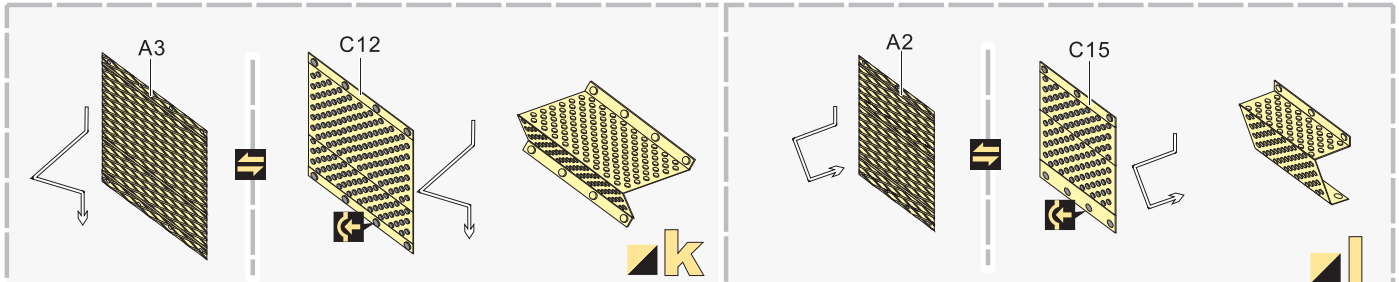

1/35 MILITARY MINIATURE VEHICLE UPGRADE SERIES PE35788

WWII Hanomag SS100 Military Car

二战德军哈诺马格SS100牵引车改造件

[For TAKOM 2068 2110]

■ 推荐使用工具 RECOMMENDED TOOLS

- 
 安装
install
- 
 折叠
bend
- A1**
 改造件零件编号
PE/resin part number
- B12**
 原零件编号
kit part number
- C22**
 被替换的原零件编号
replaced kit part number
- 
 另一侧相同制作
repeat on opposite side
- 
 切除
remove
- 
 打磨
grind off
- 
 弧度卷曲
radial bending
- 
 制作若干组
multiple assembly
- 
 选择安装
alternative
- 
 钻孔
drill
- 
 用胶棒制作
make from plastic rod

 用尖端在凹槽处冲压
use penpoint to press on the dent

蚀刻片零件内侧面向上
Put the part upside down
 用笔尖在凹槽处刺
Use penpoint to press on the dent

1/35 MILITARY MINIATURE VEHICLE UPGRADE SERIES PE35788

1/35 MILITARY MINIATURE VEHICLE UPGRADE SERIES PE35788