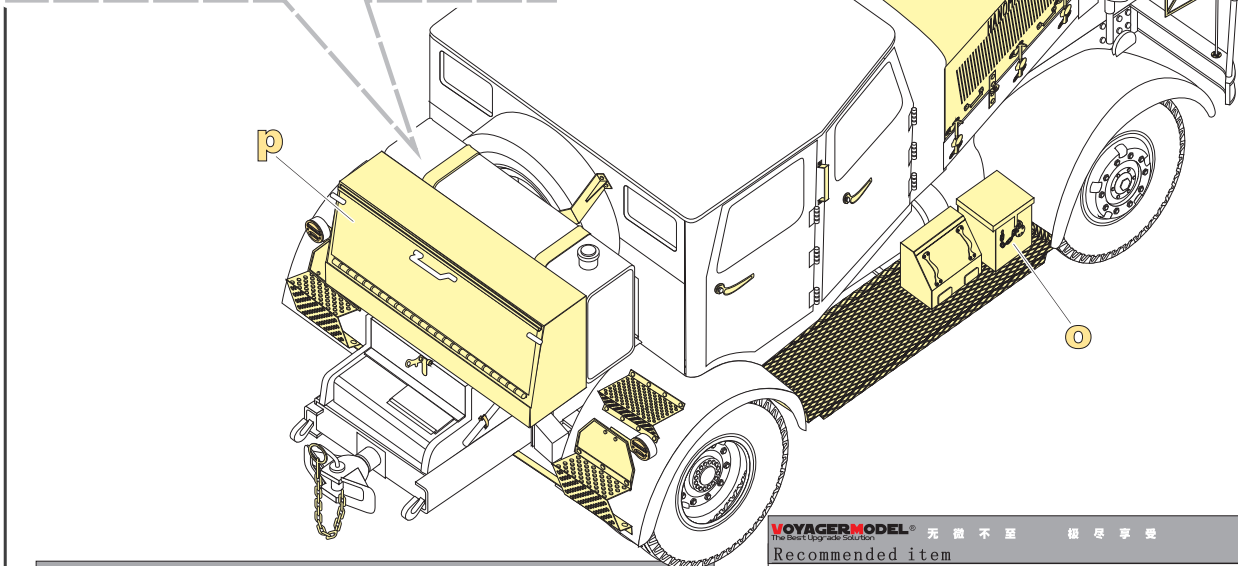

VOYAGERMODEL® 无微不至 极尽享受

Recommended item

PE 35093	WWII German Motorcycle R-12
PE 35283	WWII German Land-Wasser-Schlepper Amphibious Tractor Mid Production
PE 35789	WWII Hanomag SS100 Military Car w/V2 Rocket Transporter
PE 35220	WWII German Schwimmwagen Type 166
PE 35249	WWII German Kubelwagen Type 82
PE 35389	WWII German Steyr 1500A Kommandeurwagen
PE 35390	WWII German Steyr 1500A/01

VOYAGERMODEL® 无微不至 极尽享受

Recommended item

PE 35650	WWII German Sd.Kfz.2 kleines Kettenkard
PE 35510	WWII German RSO/01 type 470
PE 35498	Modern Iraqi T-55 Enigma MBT basic
PE 35462	WWII German Benz L4500R Maulter
PE 35246	WWII German Opel Blitz 3t. 4x2 Cargo Truck /Shallow Cargo Bay
PE 35407	WWII German Benz L4500A truck
PE 35114	WWII German DKW NZ350 MOTORCYCLE
PE 35256	WWII German Bicycle
PE 35033	WWII German ZUNDAPP MOTO