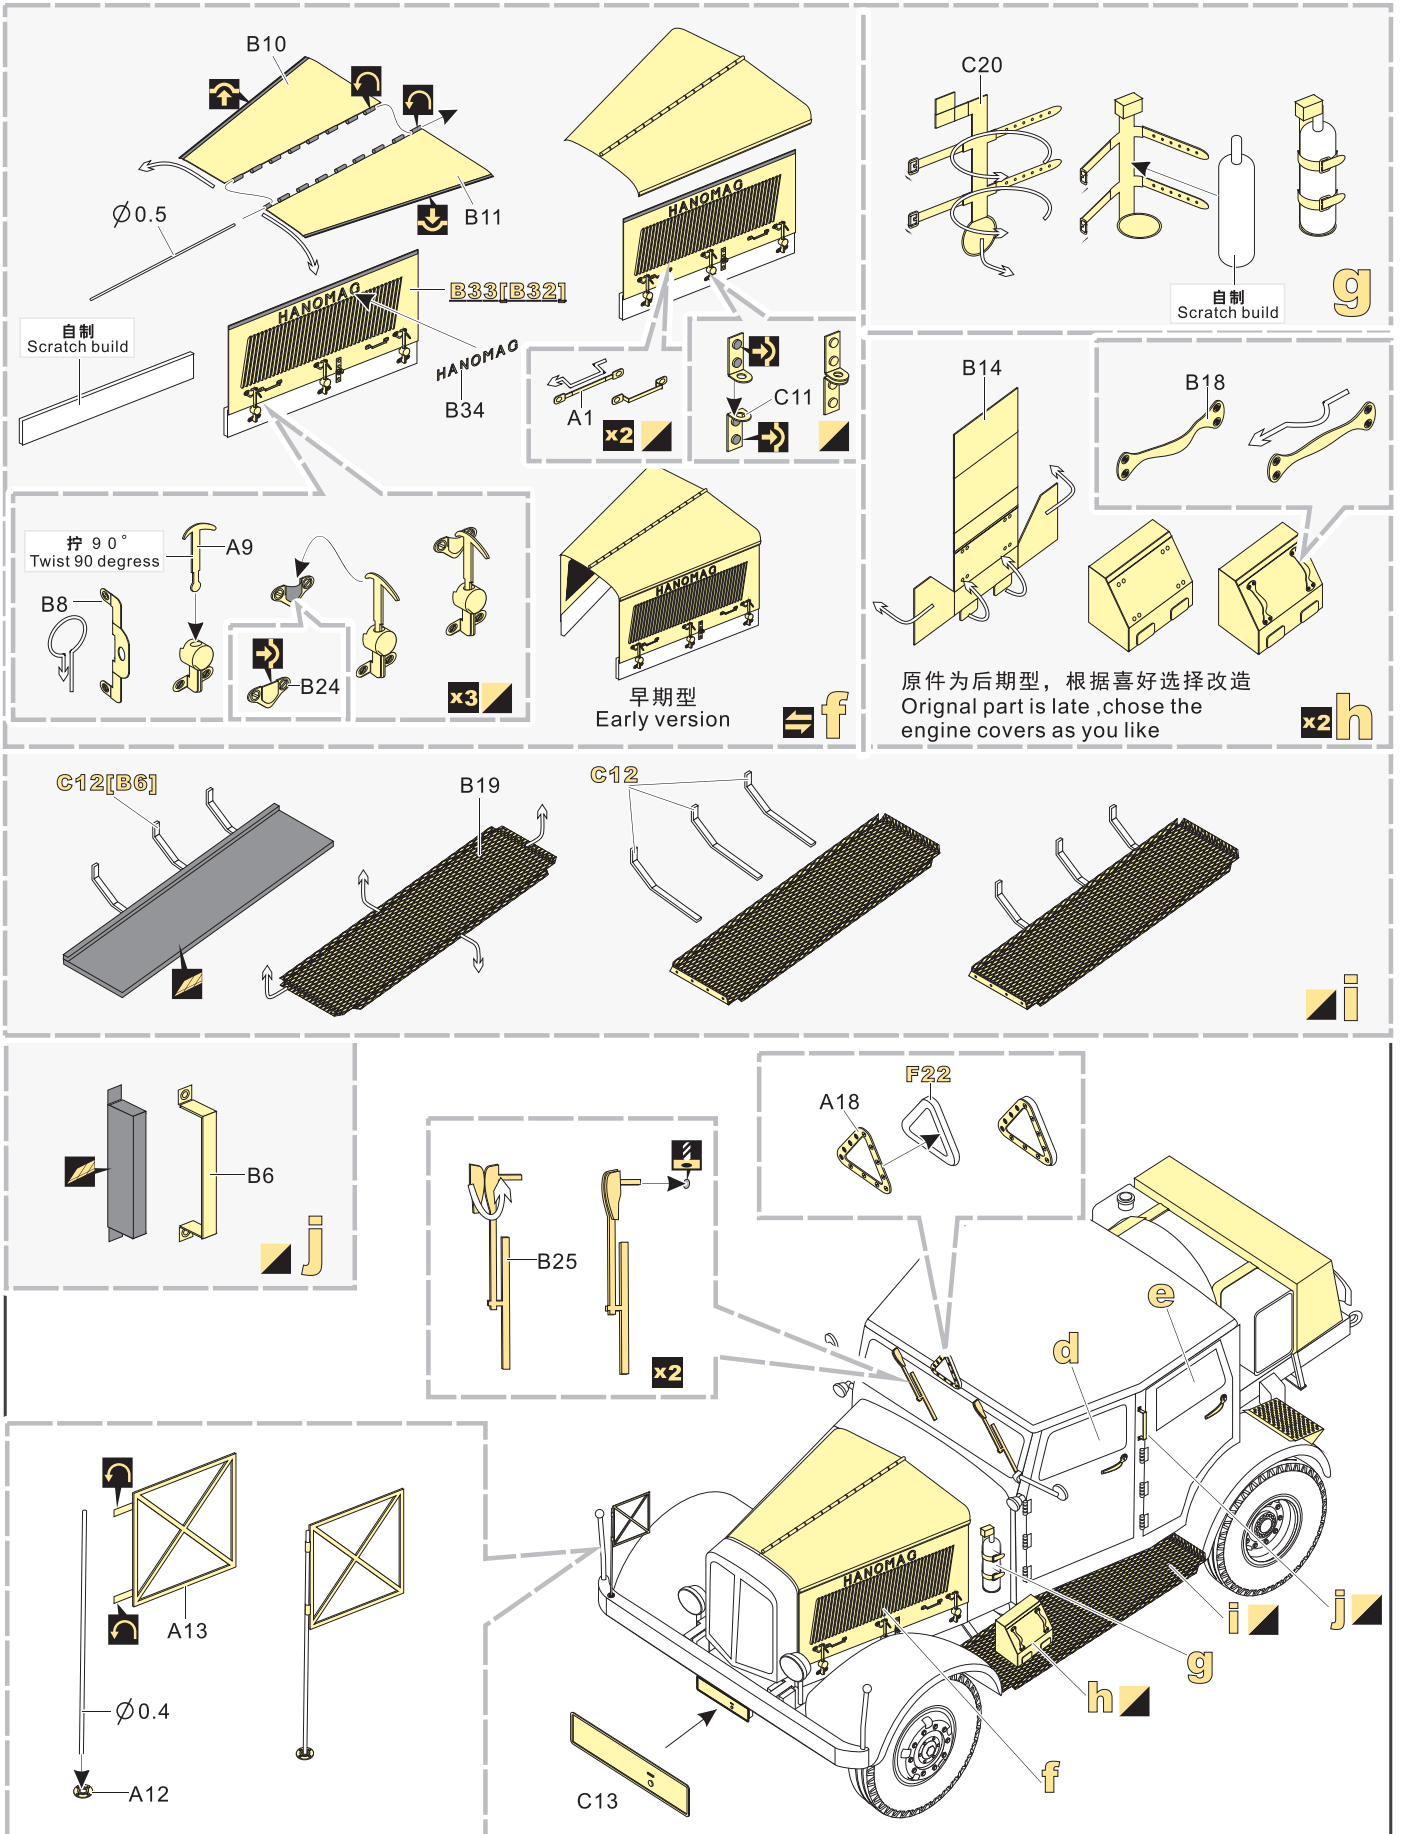

1/35 MILITARY MINIATURE VEHICLE UPGRADE SERIES PE35788

WWII Hanomag SS100 Military Car

二战德军哈诺马格SS100牵引车改造件

[For TAKOM 2068 2110]

■ 推荐使用工具 RECOMMENDED TOOLS

- 
 安装
install
- 
 折叠
bend
- A1**
 改造件零件编号
PE/resin part number
- B12**
 原零件编号
kit part number
- C22**
 被替换的原零件编号
replaced kit part number
- 
 另一侧相同制作
repeat on opposite side
- 
 切除
remove
- 
 打磨
grind off
- 
 弧度卷曲
radial bending
- 
 制作若干组
multiple assembly
- 
 选择安装
alternative
- 
 钻孔
drill
- 
 用胶棒制作
make from plastic rod

 用尖端在凹槽处冲压
use penpoint to press on the dent

蚀刻片零件内侧面向上
Put the part upside down
 用笔尖在凹槽处刺
Use penpoint to press on the dent

1/35 MILITARY MINIATURE VEHICLE UPGRADE SERIES PE35788

1/35 MILITARY MINIATURE VEHICLE UPGRADE SERIES PE35788

1/35 MILITARY MINIATURE VEHICLE UPGRADE SERIES PE35788

**VOYAGER
MODEL**

更多PE35788样品照片参考请扫一扫
MORE PICTUER OF PE 35788
REFERENCE SCAN HERE

VOYAGERMODEL® 无微不至 极尽享受

Recommended item

PE 35093	WWII German Motorcycle R-12
PE 35283	WWII German Land-Wasser-Schlepper Amphibious Tractor Mid Production
PE 35789	WWII Hanomag SS100 Military Car w/V2 Rocket Transporter
PE 35220	WWII German Schwimmwagen Type 166
PE 35249	WWII German Kubelwagen Type 82
PE 35389	WWII German Steyr 1500A Kommandeurwagen
PE 35390	WWII German Steyr 1500A/01

VOYAGERMODEL® 无微不至 极尽享受

Recommended item

PE 35650	WWII German Sd.Kfz.2 kleines Kettenkard
PE 35510	WWII German RSO/01 type 470
PE 35498	Modern Iraqi T-55 Enigma MBT basic
PE 35462	WWII German Benz L4500R Maulter
PE 35246	WWII German Opel Blitz 3t. 4x2 Cargo Truck /Shallow Cargo Bay
PE 35407	WWII German Benz L4500A truck
PE 35114	WWII German DKW NZ350 MOTORCYCLE
PE 35256	WWII German Bicycle
PE 35033	WWII German ZUNDAPP MOTO