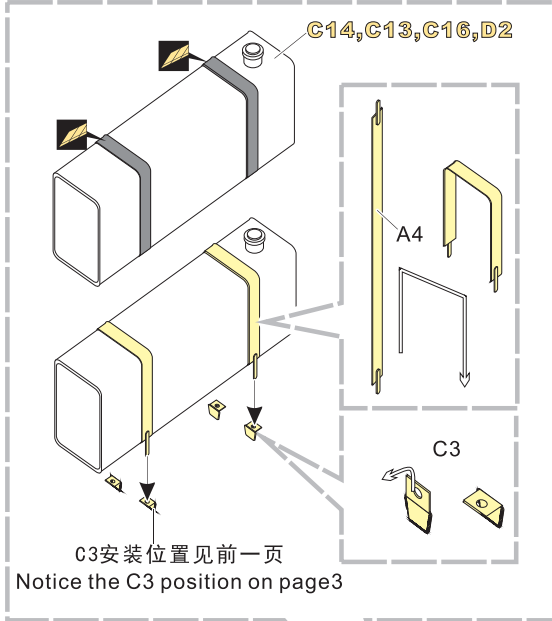

1/35 MILITARY MINIATURE VEHICLE UPGRADE SERIES PE35788

**VOYAGER
MODEL**

更多PE35788样品照片参考请扫一扫
MORE PICTUER OF PE 35788
REFERENCE SCAN HERE