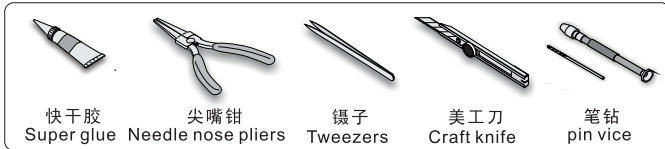

1/35 MILITARY MINIATURE VEHICLE UPGRADE SERIES PE35788

WWII Hanomag SS100 Military Car

二战德军哈诺马格SS100牵引车改造件

[For TAKOM 2068 2110]

■ 推荐使用工具 RECOMMENDED TOOLS

- 
 安装
install
- 
 折叠
bend
- A1**
 改造件零件编号
PE/resin part number
- B12**
 原零件编号
kit part number
- C22**
 被替换的原零件编号
replaced kit part number
- 
 另一侧相同制作
repeat on opposite side
- 
 切除
remove
- 
 打磨
grind off
- 
 弧度卷曲
radial bending
- 
 制作若干组
multiple assembly
- 
 选择安装
alternative
- 
 钻孔
drill
- 
 用胶棒制作
make from plastic rod

 用尖端在凹槽处冲压
use penpoint to press on the dent

蚀刻片零件内侧面向上
Put the part upside down
 用笔尖在凹槽处刺
Use penpoint to press on the dent

1/35 MILITARY MINIATURE VEHICLE UPGRADE SERIES PE35788

1/35 MILITARY MINIATURE VEHICLE UPGRADE SERIES PE35788