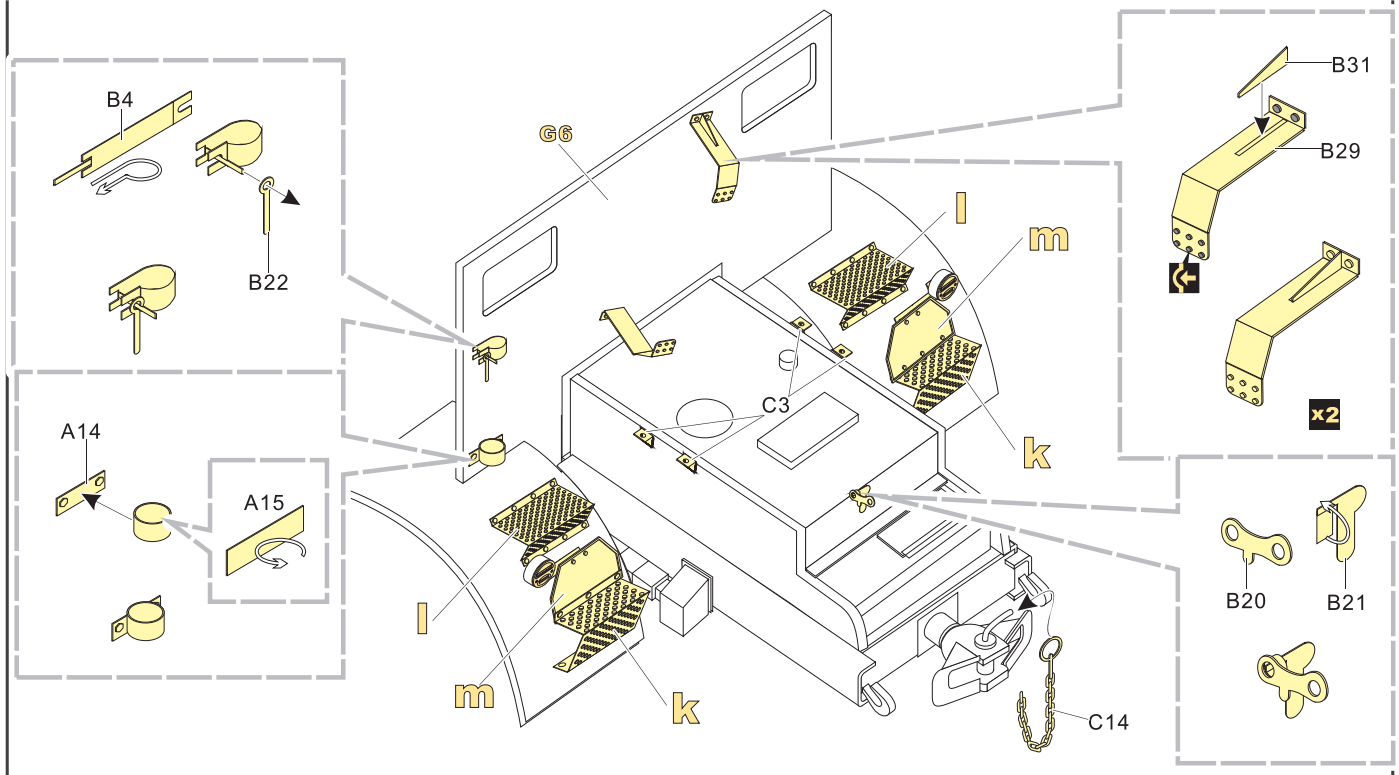

 用尖端在凹槽处冲压
use penpoint to press on the dent

蚀刻片零件内侧面向上
Put the part upside down
 用笔尖在凹槽处刺
Use penpoint to press on the dent

1/35 MILITARY MINIATURE VEHICLE UPGRADE SERIES PE35788

1/35 MILITARY MINIATURE VEHICLE UPGRADE SERIES PE35788