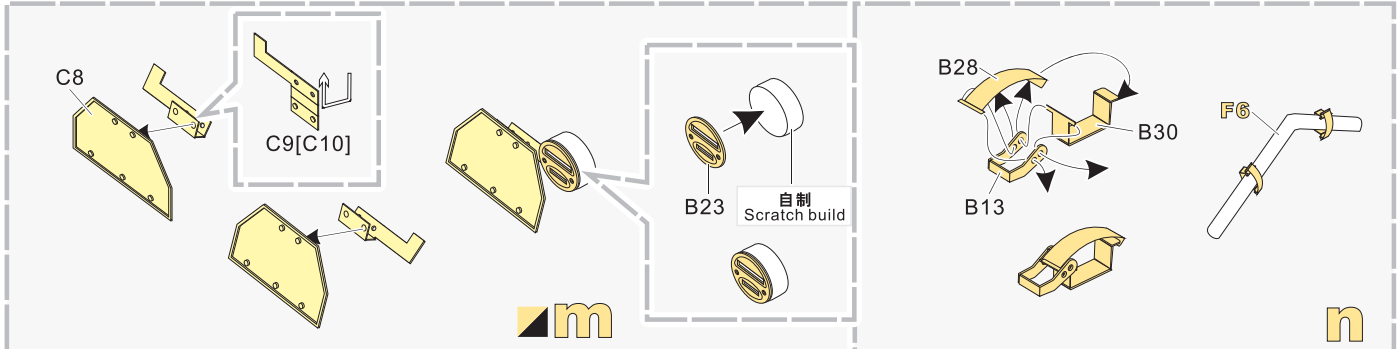

 用尖端在凹槽处冲压
use penpoint to press on the dent

蚀刻片零件内侧面向上
Put the part upside down
 用笔尖在凹槽处刺
Use penpoint to press on the dent

1/35 MILITARY MINIATURE VEHICLE UPGRADE SERIES PE35788

1/35 MILITARY MINIATURE VEHICLE UPGRADE SERIES PE35788