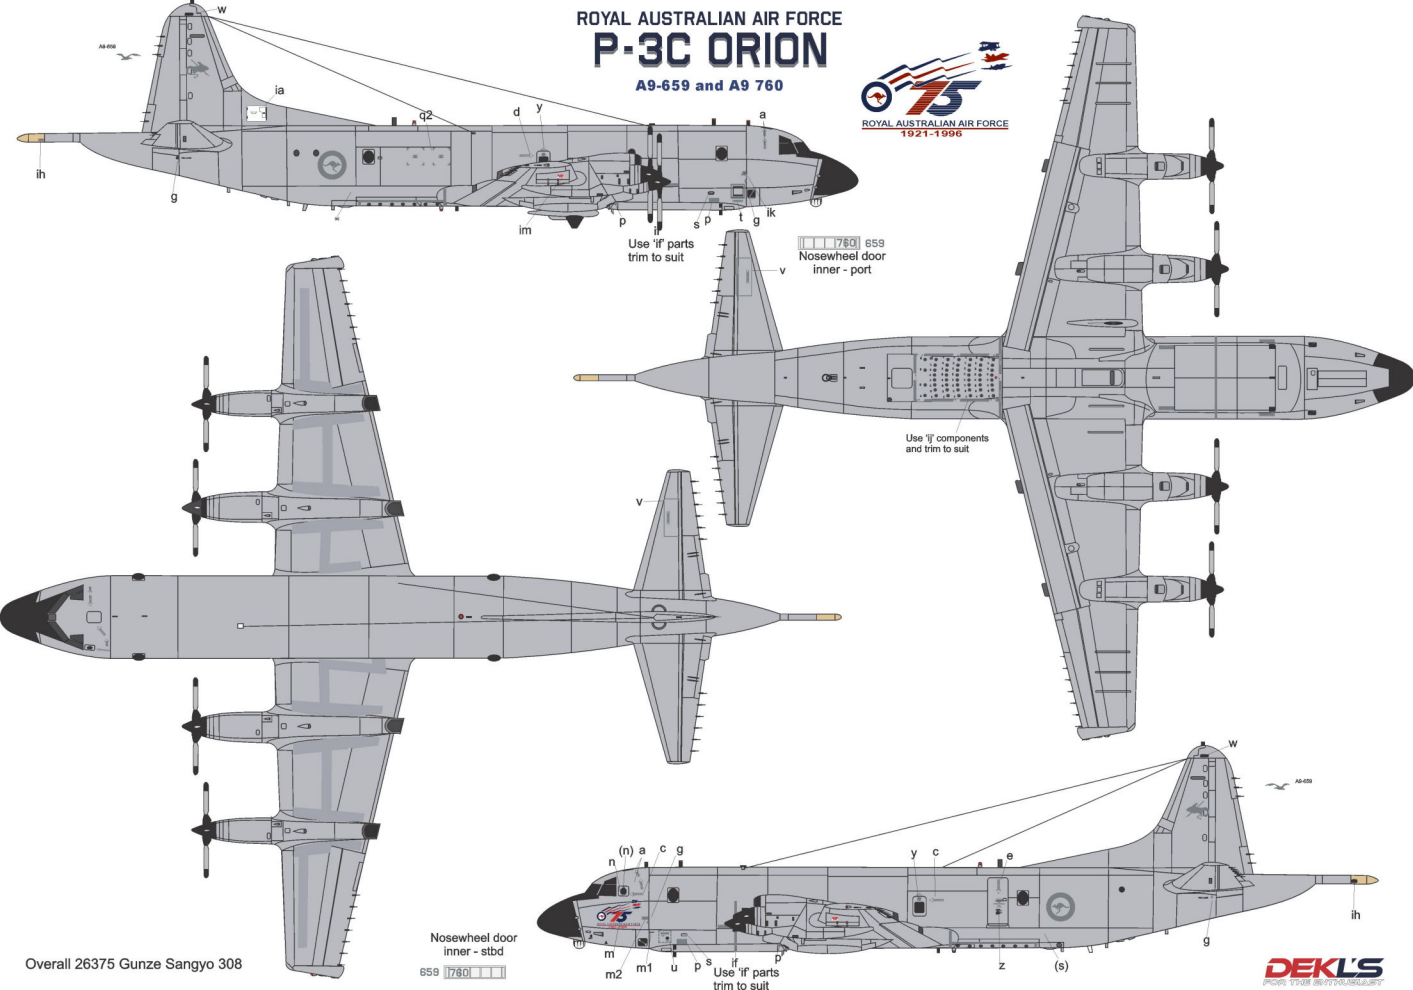

ROYAL AUSTRALIAN AIR FORCE P-3C ORION

A9-659 and A9 760

ROYAL AUSTRALIAN AIR FORCE AP-3C ORION 11 SQUADRON

Overall 26375 Gunze Sangyo 308
Tail Blue/Green:
10 parts Gunze Sangyo H15 Bright Blue
to 1 Part Gunze Sangyo H329 Yellow

Nosewheel door
inner - stbd
1662

Use decal
see to suit

ROYAL AUSTRALIAN AIR FORCE
AP-3C ORION
10 SQUADRON

Note: Anniversary fin marking was not worn on the starboard side. Decal has been included to be applied at the modeller's discretion.

Use 'if' parts trim to suit

Use 'if' components and trim to suit

Nosewheel door inner - stbd

Use 'if' parts trim to suit

Overall 26375 Gunze Sangyo 308

ROYAL AUSTRALIAN AIR FORCE
AP-3C ORION
 10/11 SQUADRON

Use 'if' parts trim to suit
 751 664
 Nosewheel door inner - port

Use 'if' components and trim to suit

Nosewheel door inner - stbd
 751 664
 17561

Use 'if' parts trim to suit

A9-756 Only