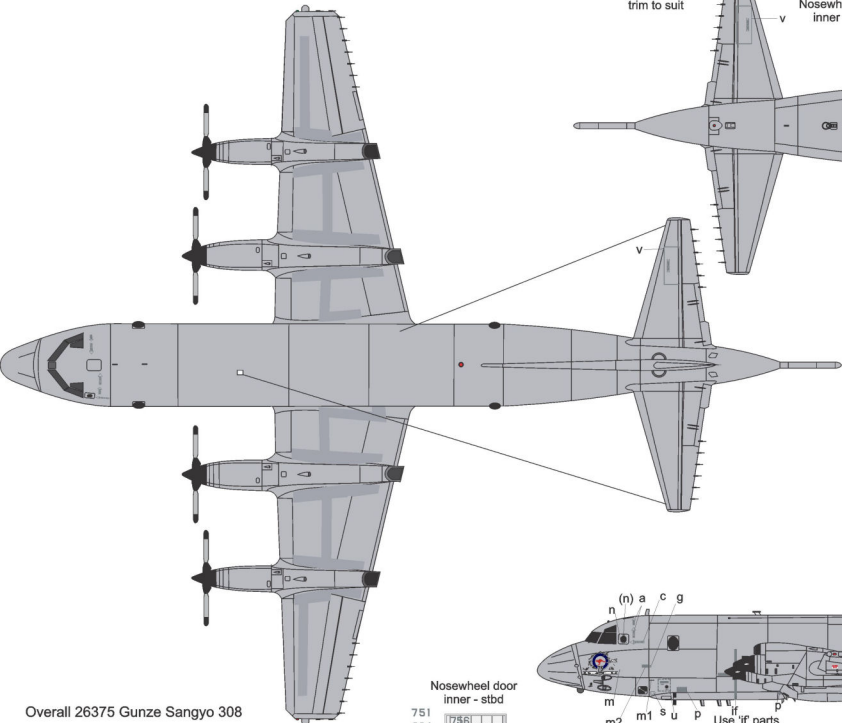

Nosewheel door
inner - stbd
1662

Use decal
see to suit

ROYAL AUSTRALIAN AIR FORCE
AP-3C ORION
10 SQUADRON

Note: Anniversary fin marking was not worn on the starboard side. Decal has been included to be applied at the modeller's discretion.

Use 'if' parts trim to suit

Use 'if' components and trim to suit

Nosewheel door inner - stbd

Use 'if' parts trim to suit

Overall 26375 Gunze Sangyo 308

ROYAL AUSTRALIAN AIR FORCE
AP-3C ORION
 10/11 SQUADRON

Use 'if' parts trim to suit
 751 664
 Nosewheel door inner - port

Use 'if' components and trim to suit

Nosewheel door inner - stbd
 751 664
 17561

Use 'if' parts trim to suit

A9-756 Only