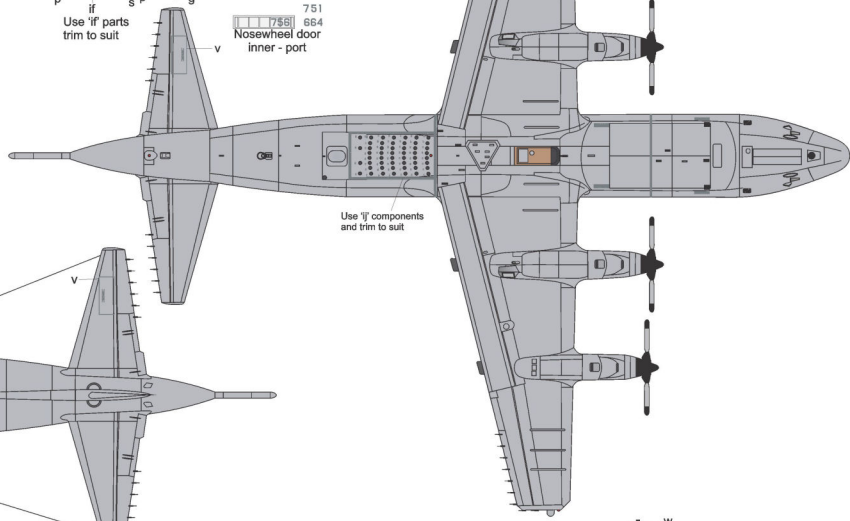

Nosewheel door
inner - stbd
1662

Use decal
see to suit

ROYAL AUSTRALIAN AIR FORCE
AP-3C ORION
10 SQUADRON

Note: Anniversary fin marking was not worn on the starboard side. Decal has been included to be applied at the modeller's discretion.

Use 'if' parts trim to suit

Use 'if' components and trim to suit

Nosewheel door inner - stbd

Use 'if' parts trim to suit

Overall 26375 Gunze Sangyo 308

ROYAL AUSTRALIAN AIR FORCE
AP-3C ORION
 10/11 SQUADRON

Use 'if' parts trim to suit
 751 664
 Nosewheel door inner - port

Use 'if' components and trim to suit

Nosewheel door inner - stbd
 751 664
 17561

Use 'if' parts trim to suit

A9-756 Only