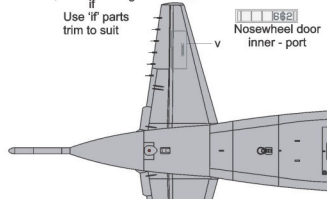

ROYAL AUSTRALIAN AIR FORCE AP-3C ORION 11 SQUADRON

Overall 26375 Gunze Sangyo 308
Tail Blue/Green:
10 parts Gunze Sangyo H15 Bright Blue
to 1 Part Gunze Sangyo H329 Yellow

Nosewheel door
inner - stbd
1662

Use decal
see to suit