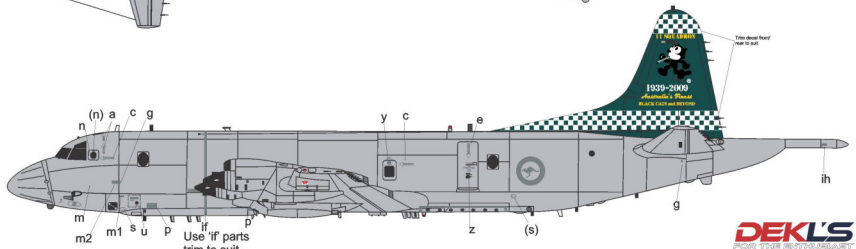

ROYAL AUSTRALIAN AIR FORCE AP-3C ORION 11 SQUADRON

Overall 26375 Gunze Sangyo 308
Tail Blue/Green:
10 parts Gunze Sangyo H15 Bright Blue
to 1 Part Gunze Sangyo H329 Yellow

Nosewheel door
inner - stbd
1662

Use decal
see to suit