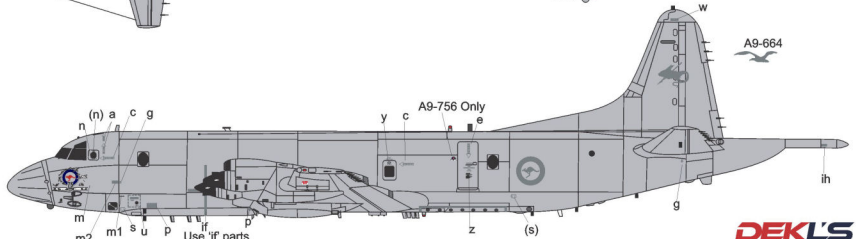

Nosewheel door
inner - stbd
1662

Use decal
see to suit

ROYAL AUSTRALIAN AIR FORCE
AP-3C ORION
10 SQUADRON

Note: Anniversary fin marking was not worn on the starboard side. Decal has been included to be applied at the modeller's discretion.

Use 'if' parts trim to suit

Use 'if' components and trim to suit

Nosewheel door inner - stbd

Use 'if' parts trim to suit

Overall 26375 Gunze Sangyo 308

ROYAL AUSTRALIAN AIR FORCE
AP-3C ORION
 10/11 SQUADRON

Use 'if' parts trim to suit
 751 664
 Nosewheel door inner - port

Use 'if' components and trim to suit

Nosewheel door inner - stbd
 751 664
 17561

Use 'if' parts trim to suit

A9-756 Only