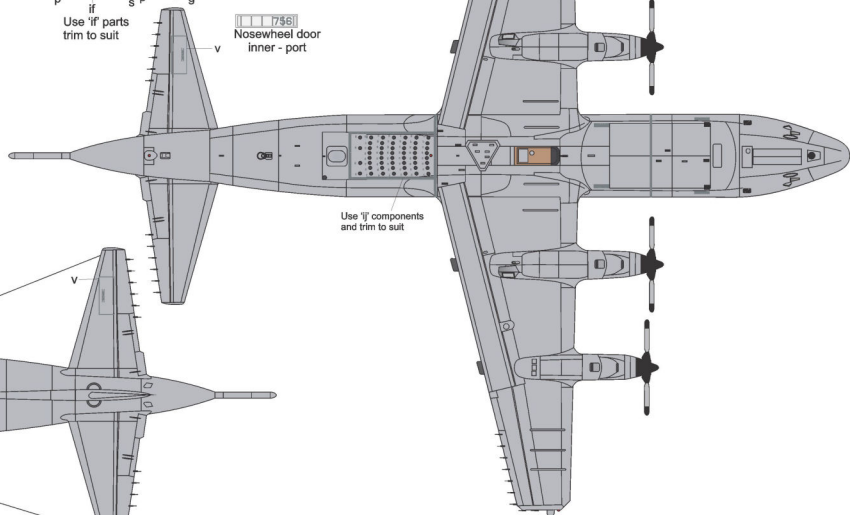

Use 'if' parts trim to suit

Overall 26375 Gunze Sangyo 308