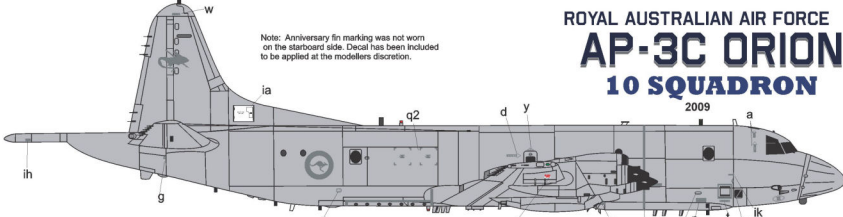

ROYAL AUSTRALIAN AIR FORCE
AP-3C ORION
10 SQUADRON