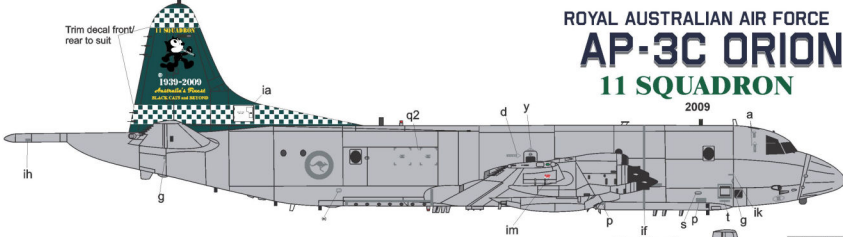

ROYAL AUSTRALIAN AIR FORCE P-3C ORION

A9-659 and A9 760

ROYAL AUSTRALIAN AIR FORCE AP-3C ORION 11 SQUADRON

Overall 26375 Gunze Sangyo 308
Tail Blue/Green:
10 parts Gunze Sangyo H15 Bright Blue
to 1 Part Gunze Sangyo H329 Yellow

Nosewheel door
inner - stbd
1662

Use decal
see to suit

ROYAL AUSTRALIAN AIR FORCE
AP-3C ORION
10 SQUADRON

Note: Anniversary fin marking was not worn on the starboard side. Decal has been included to be applied at the modeller's discretion.

Use 'if' parts trim to suit

Use 'if' components and trim to suit

Nosewheel door inner - stbd

Use 'if' parts trim to suit

Overall 26375 Gunze Sangyo 308

ROYAL AUSTRALIAN AIR FORCE
AP-3C ORION
 10/11 SQUADRON