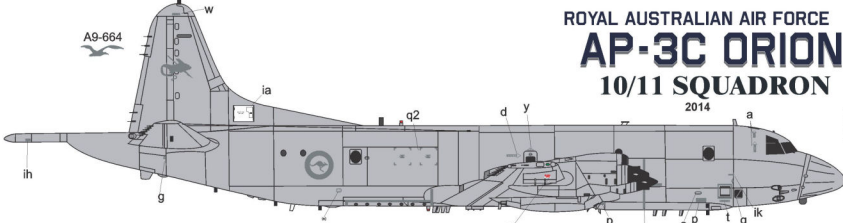

Nosewheel door
inner - stbd
1662

Use decal
see to suit

ROYAL AUSTRALIAN AIR FORCE
AP-3C ORION
10 SQUADRON

Note: Anniversary fin marking was not worn on the starboard side. Decal has been included to be applied at the modeller's discretion.

Use 'if' parts trim to suit

Use 'if' components and trim to suit

Nosewheel door inner - stbd

Use 'if' parts trim to suit

Overall 26375 Gunze Sangyo 308

ROYAL AUSTRALIAN AIR FORCE
AP-3C ORION
 10/11 SQUADRON