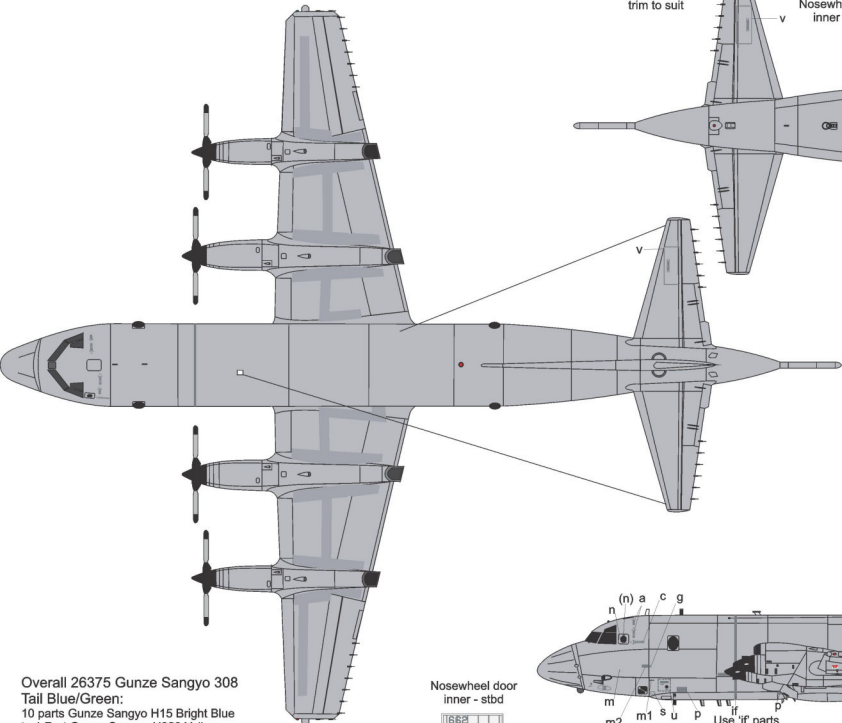

ROYAL AUSTRALIAN AIR FORCE P-3C ORION

A9-659 and A9 760

ROYAL AUSTRALIAN AIR FORCE AP-3C ORION 11 SQUADRON

Overall 26375 Gunze Sangyo 308
Tail Blue/Green:
10 parts Gunze Sangyo H15 Bright Blue
to 1 Part Gunze Sangyo H329 Yellow

Nosewheel door
inner - stbd
1662

Use decal
see to suit

ROYAL AUSTRALIAN AIR FORCE
AP-3C ORION
10 SQUADRON

Note: Anniversary fin marking was not worn on the starboard side. Decal has been included to be applied at the modeller's discretion.

Use 'if' parts trim to suit

Use 'if' components and trim to suit

Nosewheel door inner - stbd

Use 'if' parts trim to suit

Overall 26375 Gunze Sangyo 308

ROYAL AUSTRALIAN AIR FORCE
AP-3C ORION
 10/11 SQUADRON