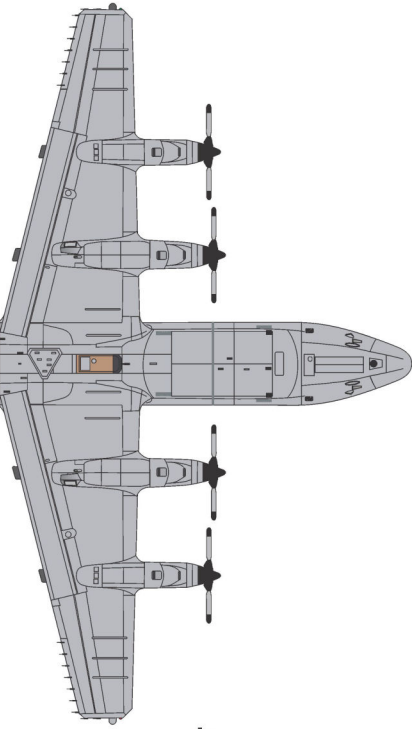

ROYAL AUSTRALIAN AIR FORCE P-3C ORION

A9-659 and A9 760

ROYAL AUSTRALIAN AIR FORCE AP-3C ORION 11 SQUADRON

Overall 26375 Gunze Sangyo 308
Tail Blue/Green:
10 parts Gunze Sangyo H15 Bright Blue
to 1 Part Gunze Sangyo H329 Yellow

Nosewheel door
inner - stbd
1662

Use decal
see to suit

ROYAL AUSTRALIAN AIR FORCE
AP-3C ORION
10 SQUADRON

Note: Anniversary fin marking was not worn on the starboard side. Decal has been included to be applied at the modeller's discretion.

Use 'if' parts trim to suit

Use 'if' components and trim to suit

Nosewheel door inner - stbd

Use 'if' parts trim to suit

Overall 26375 Gunze Sangyo 308

ROYAL AUSTRALIAN AIR FORCE
AP-3C ORION
 10/11 SQUADRON

Use 'if' parts trim to suit
 751 664
 Nosewheel door inner - port

Use 'if' components and trim to suit

Nosewheel door inner - stbd
 751 664
 17561

Use 'if' parts trim to suit

A9-756 Only