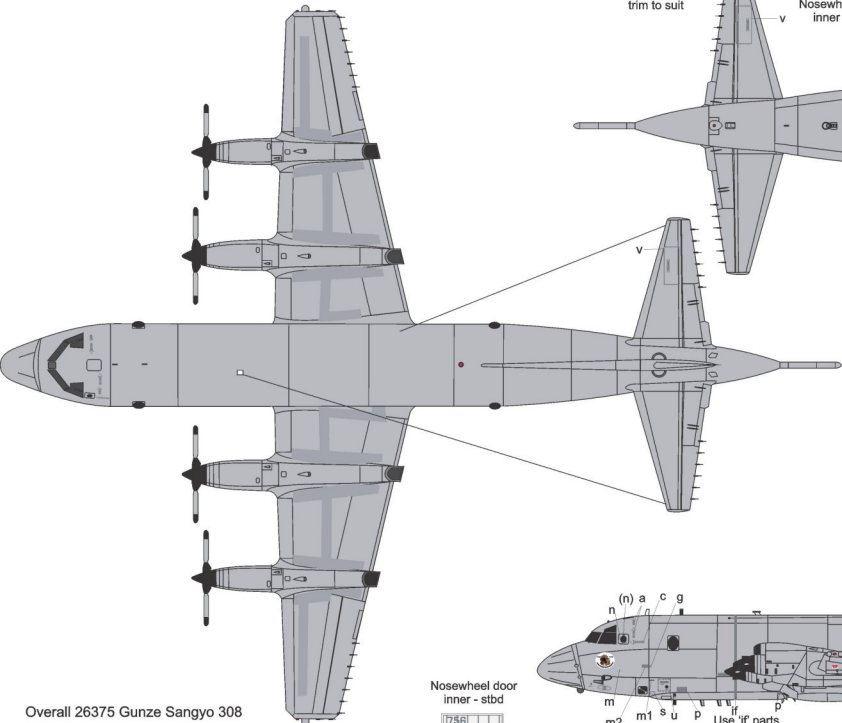

Use 'if' parts trim to suit

Use 'if' components and trim to suit

Nosewheel door inner - stbd