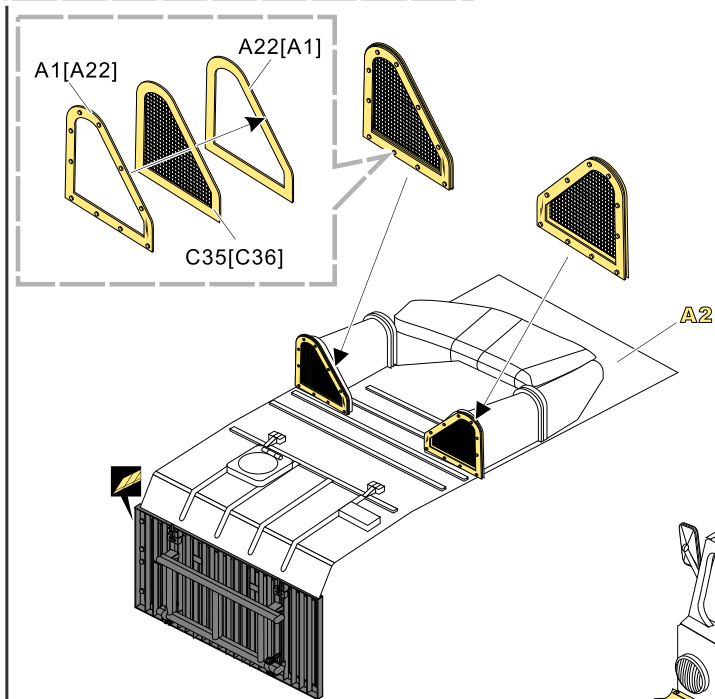

1/35 MILITARY MINIATURE VEHICLE UPGRADE SERIES PE35737

VOYAGERMODEL 无微不至 精益求精

Recommended item

PE 35738	Modern Russian Scud-B Cabin Interior
PEA 357	Modern Russian Scud Road wheels
PEA 356	Modern Russian Scud-B line pipe sets