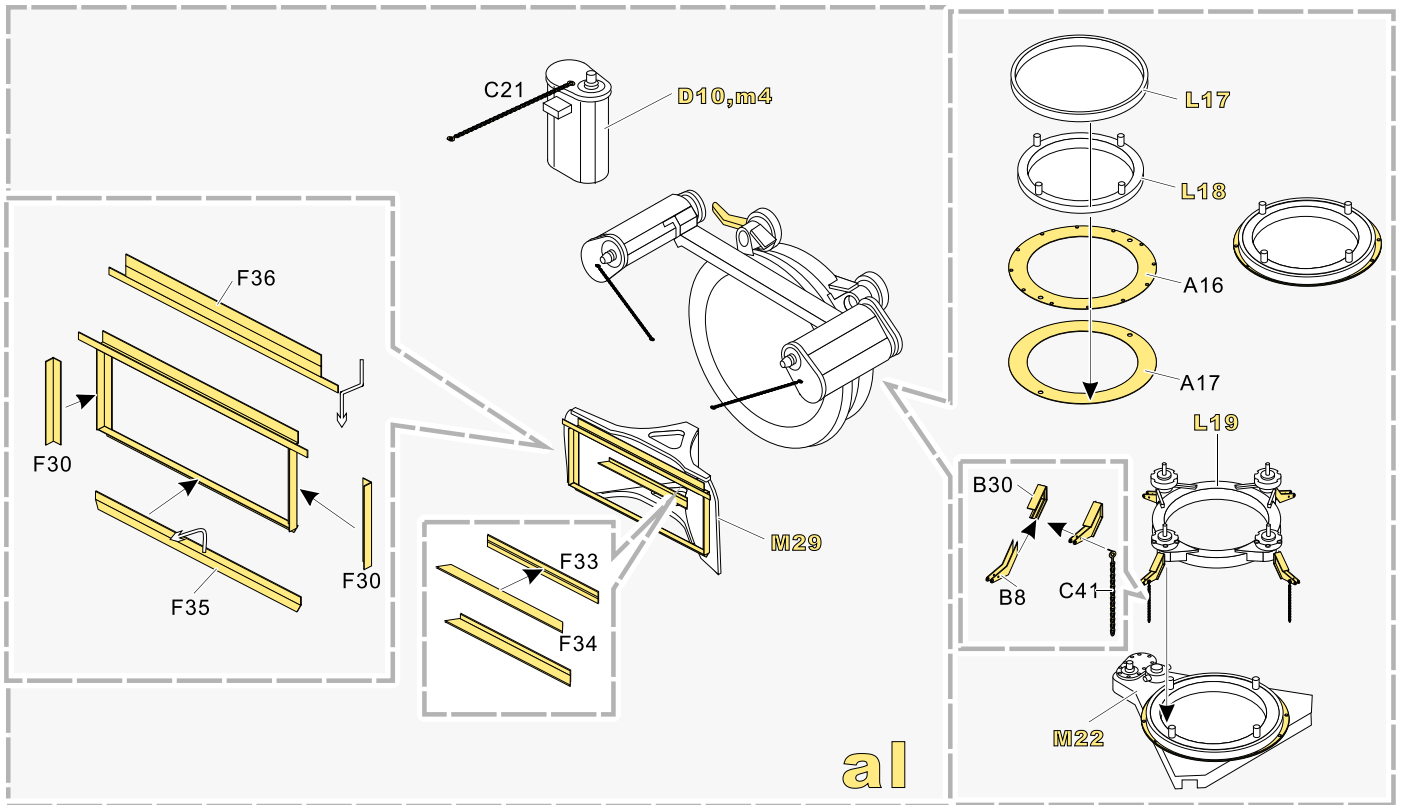

1/35 MILITARY MINIATURE VEHICLE UPGRADE SERIES PE35737