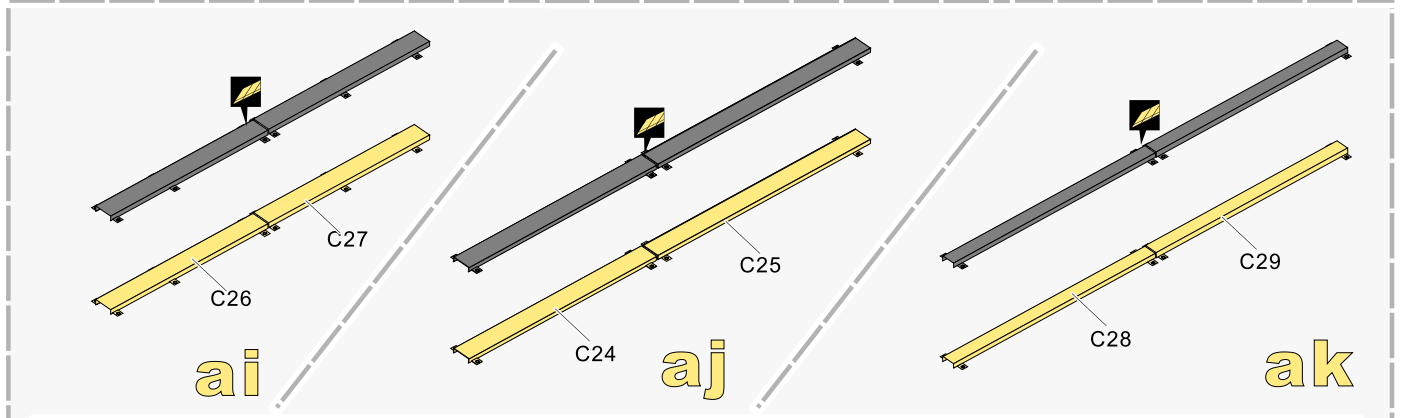

1/35 MILITARY MINIATURE VEHICLE UPGRADE SERIES PE35737