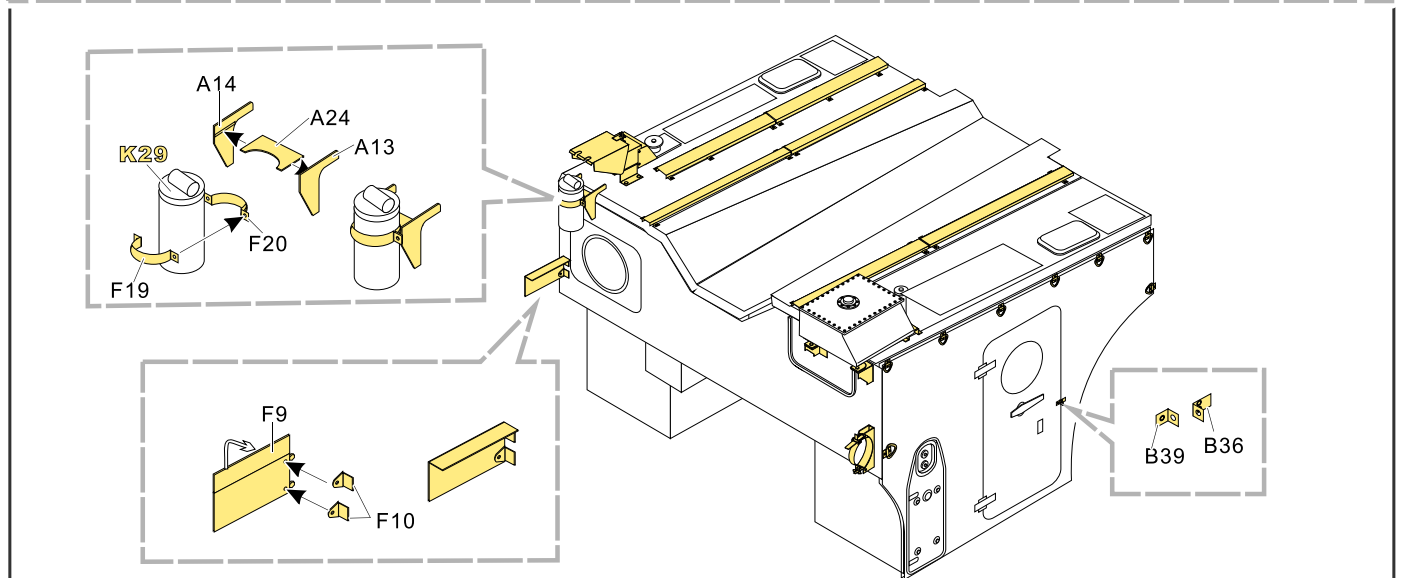

1/35 MILITARY MINIATURE VEHICLE UPGRADE SERIES PE35737