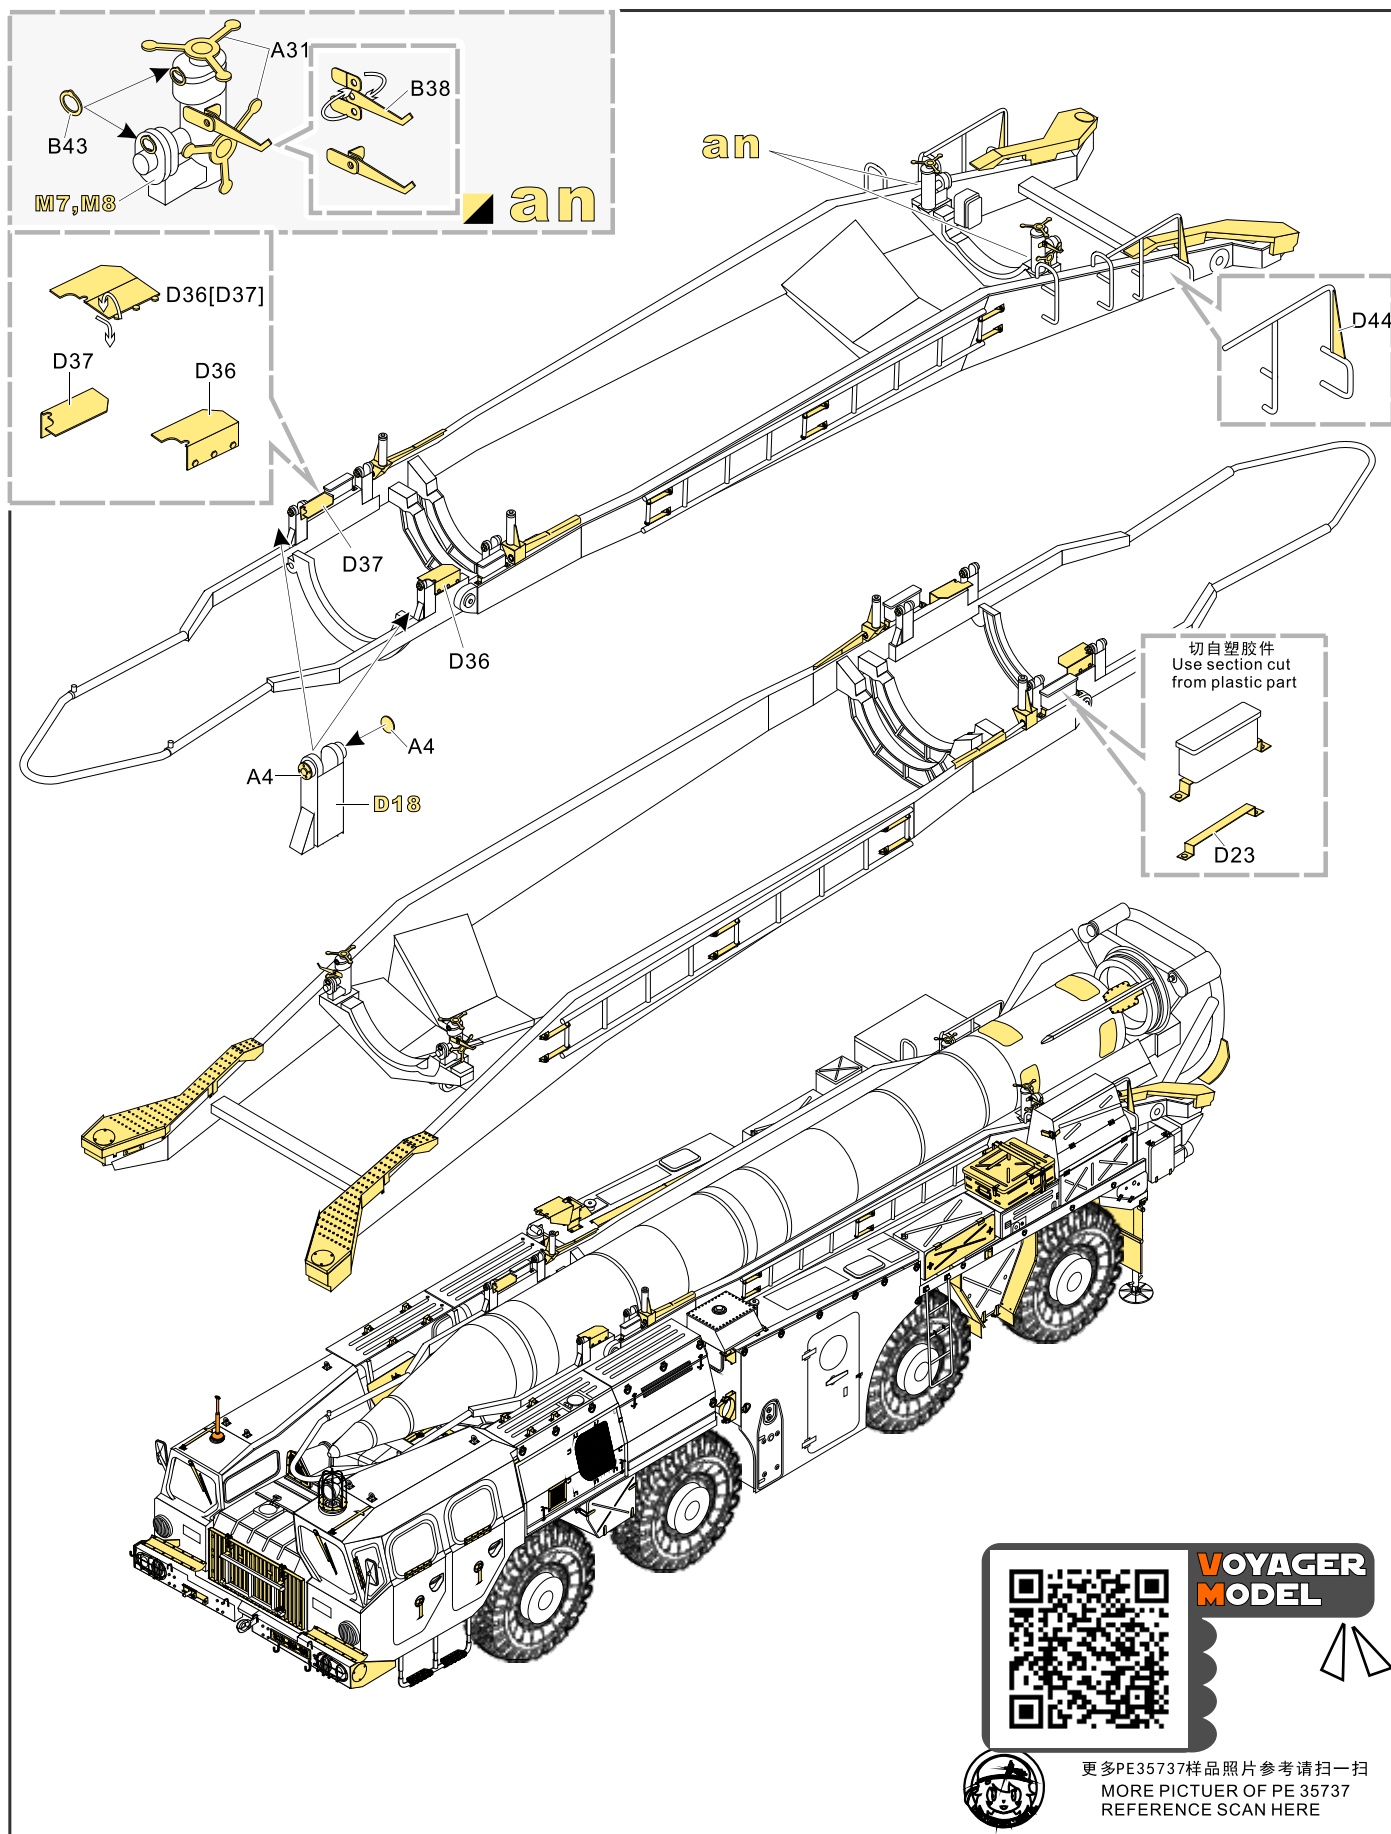

## 现代苏联飞毛腿-B弹道导弹基本改造件

[For TRUMPETER 01019]

更多PE35738样品照片参考请扫一扫  
MORE PICTUER OF PE 35738  
REFERENCE SCAN HERE

1/35 MILITARY MINIATURE VEHICLE UPGRADE SERIES PE35737

1/35 MILITARY MINIATURE VEHICLE UPGRADE SERIES PE35737

1/35 MILITARY MINIATURE VEHICLE UPGRADE SERIES PE35737