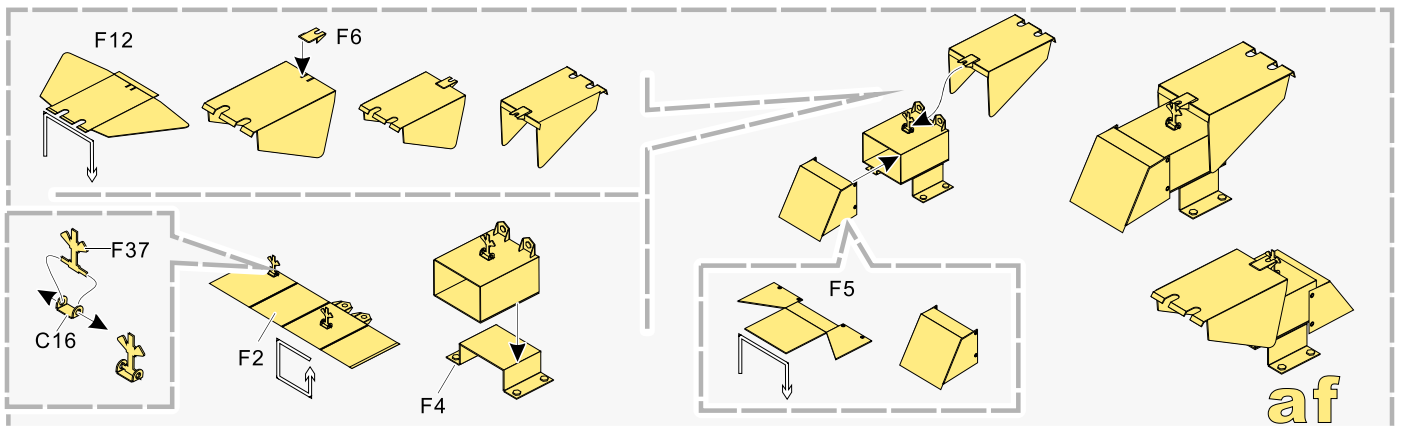

1/35 MILITARY MINIATURE VEHICLE UPGRADE SERIES PE35737