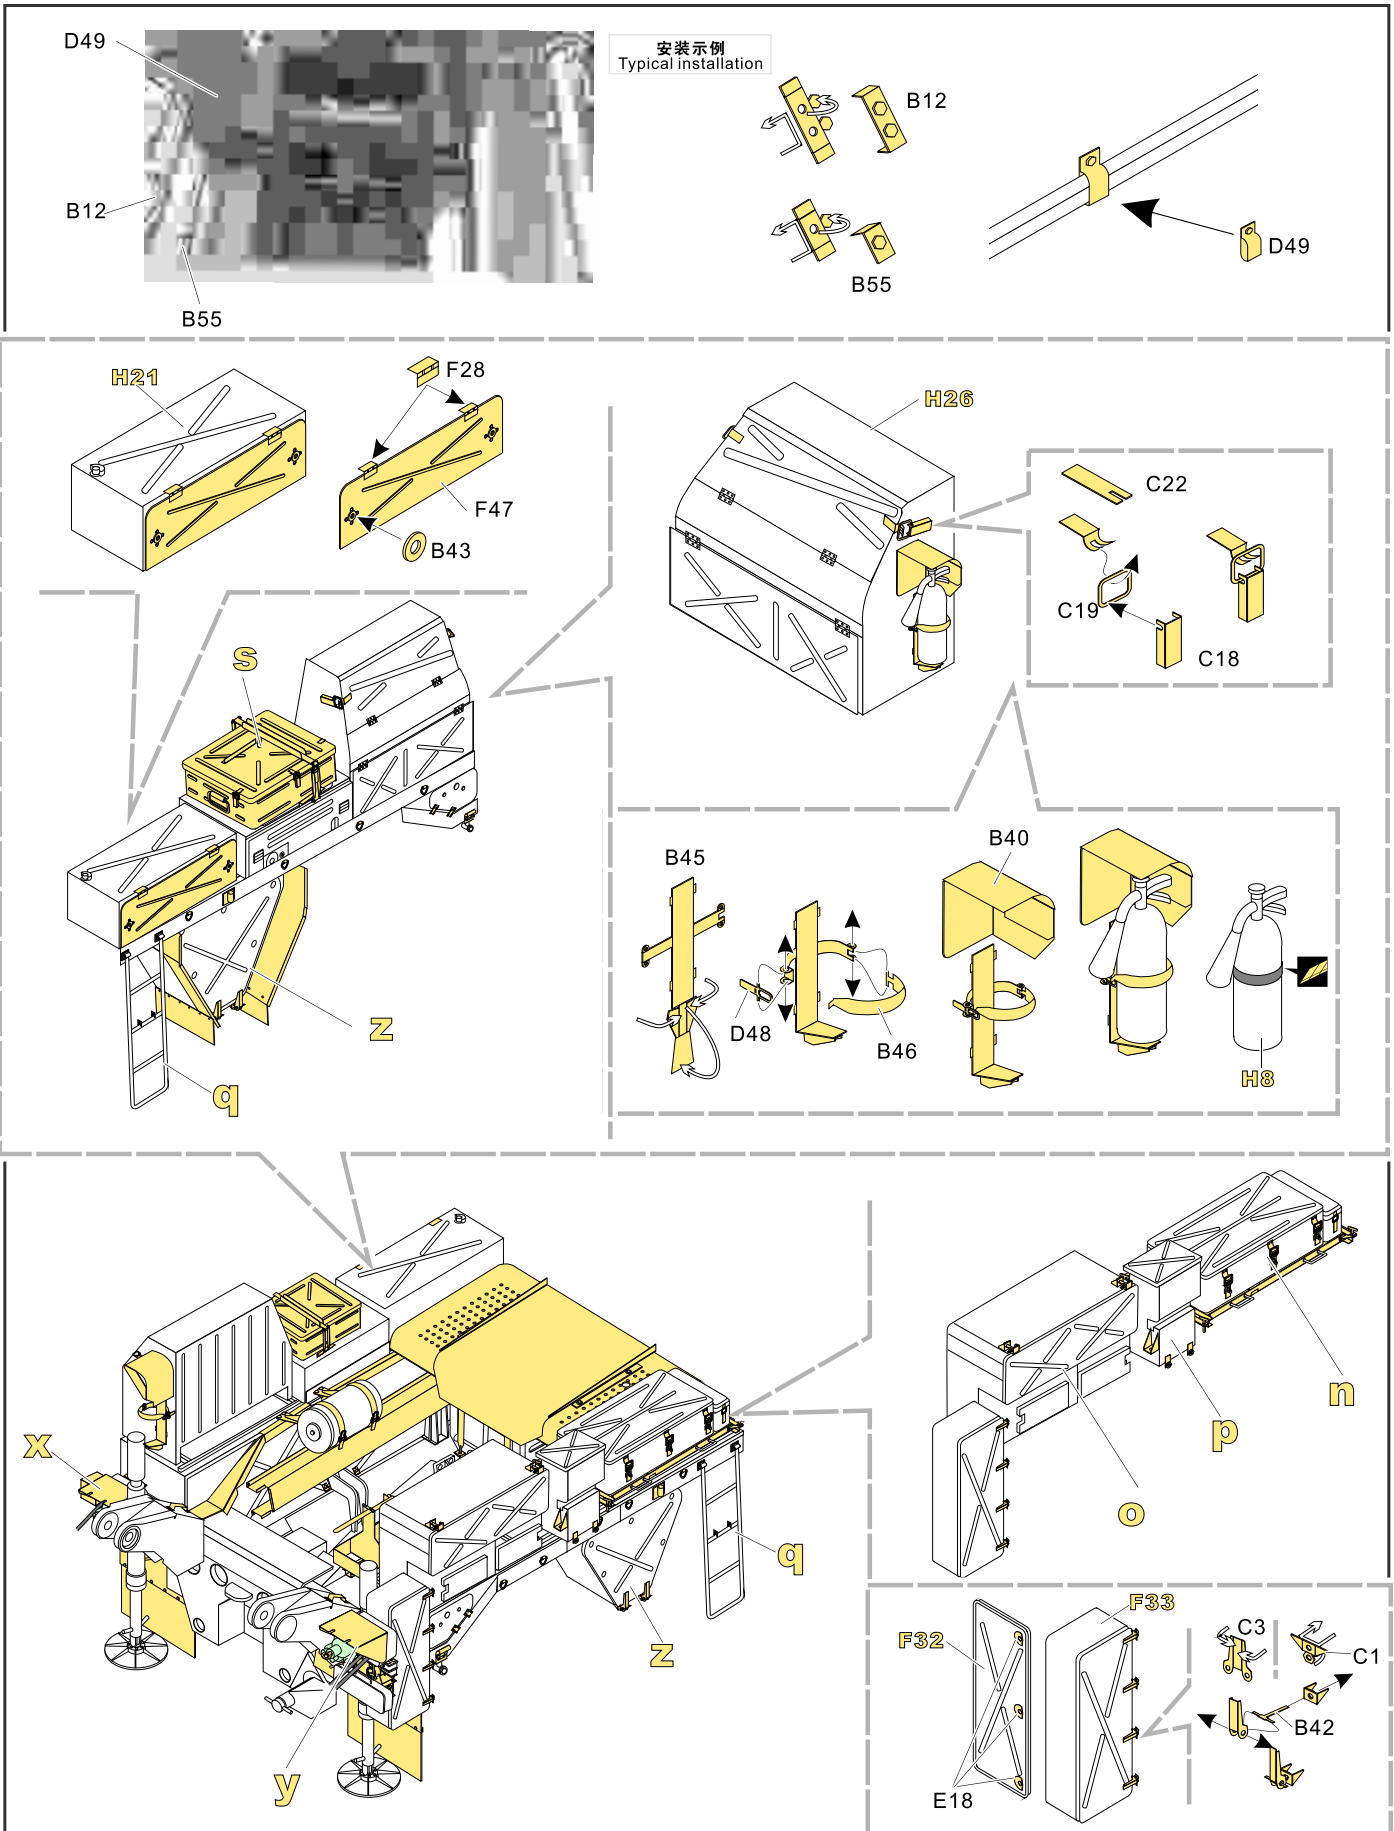

1/35 MILITARY MINIATURE VEHICLE UPGRADE SERIES PE35737