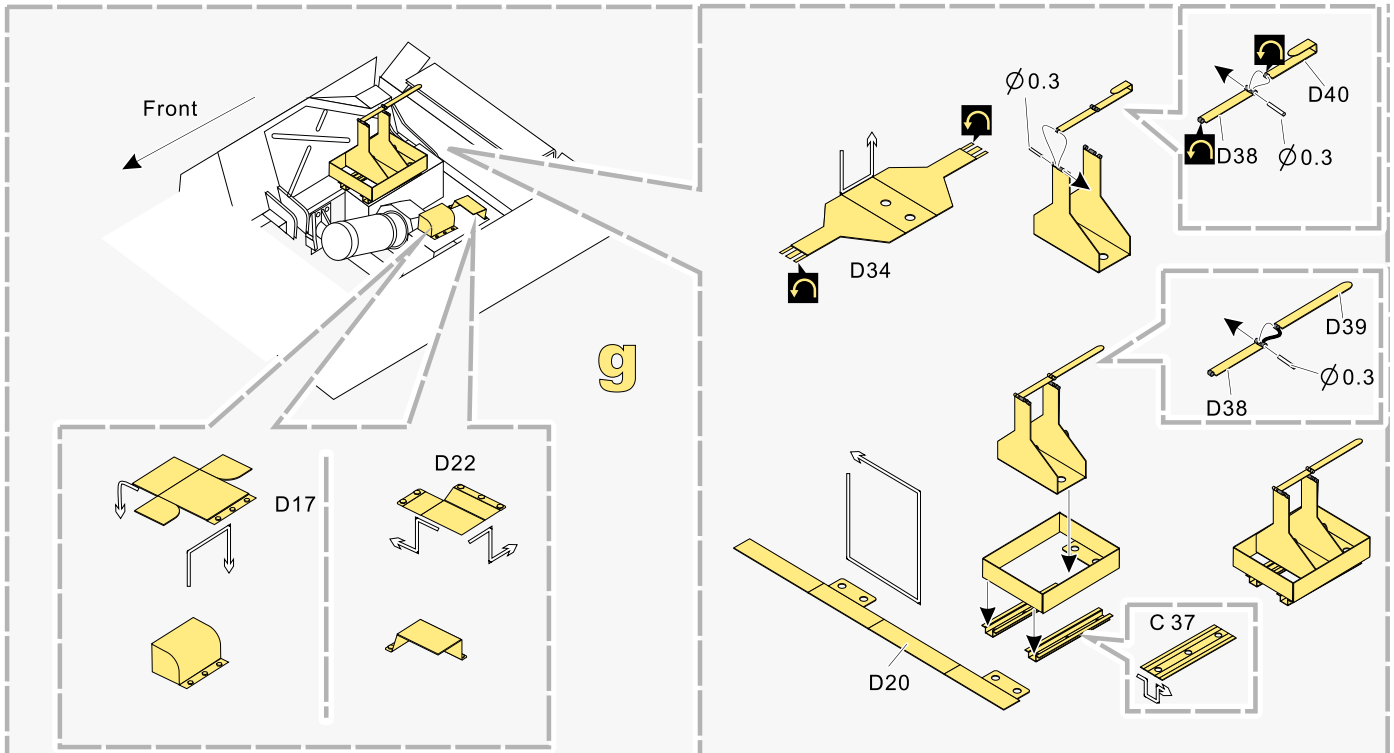

用尖端在凹槽处冲压  
use penpoint to press on the dent

蚀刻片零件内侧面  
Put the part upside down

用笔尖在凹槽处刺  
Use penpoint to press on the dent

1/35 MILITARY MINIATURE VEHICLE UPGRADE SERIES PE35737

1/35 MILITARY MINIATURE VEHICLE UPGRADE SERIES PE35737