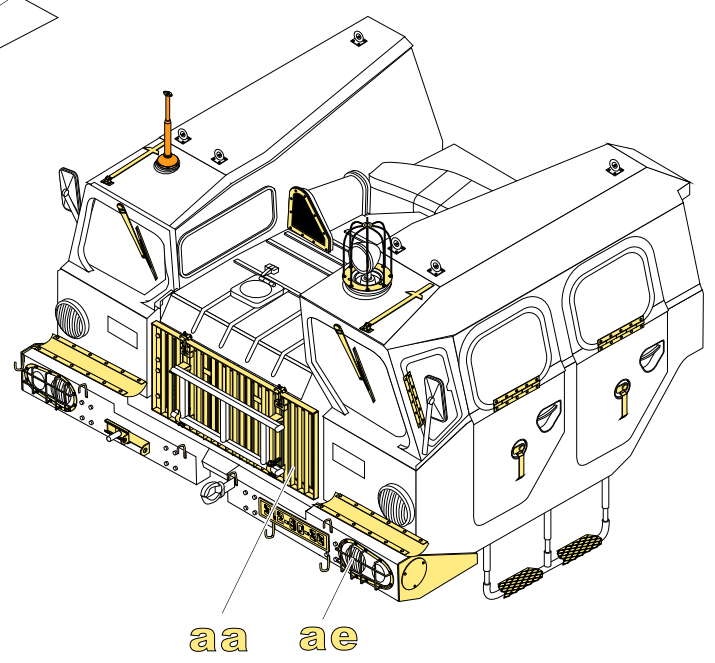

1/35 MILITARY MINIATURE VEHICLE UPGRADE SERIES PE35737

1/35 MILITARY MINIATURE VEHICLE UPGRADE SERIES PE35737

**VOYAGERMODEL** 无微不至 精益求精

**Recommended item**

PE 35738	Modern Russian Scud-B Cabin Interior
PEA 357	Modern Russian Scud Road wheels
PEA 356	Modern Russian Scud-B line pipe sets