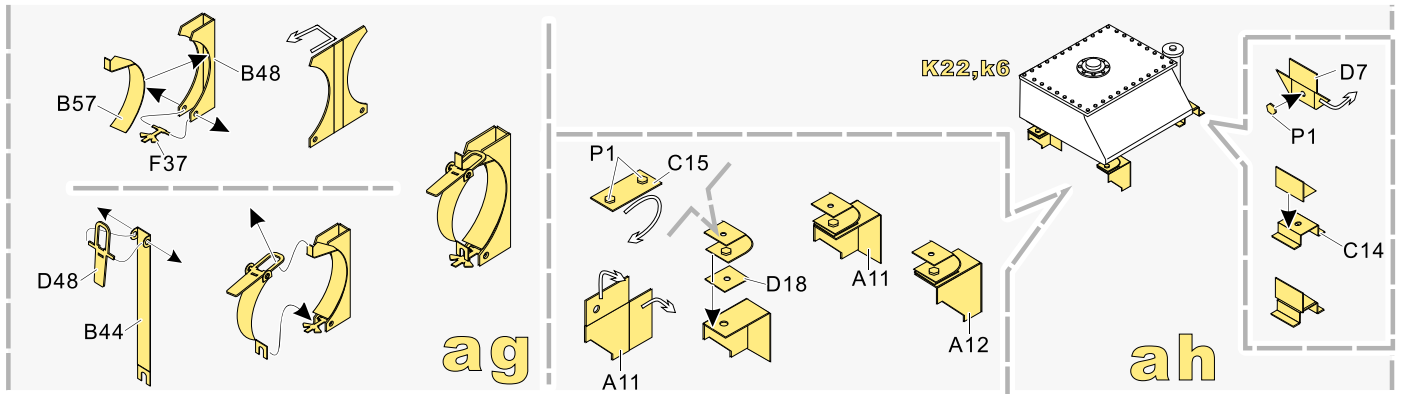

1/35 MILITARY MINIATURE VEHICLE UPGRADE SERIES PE35737