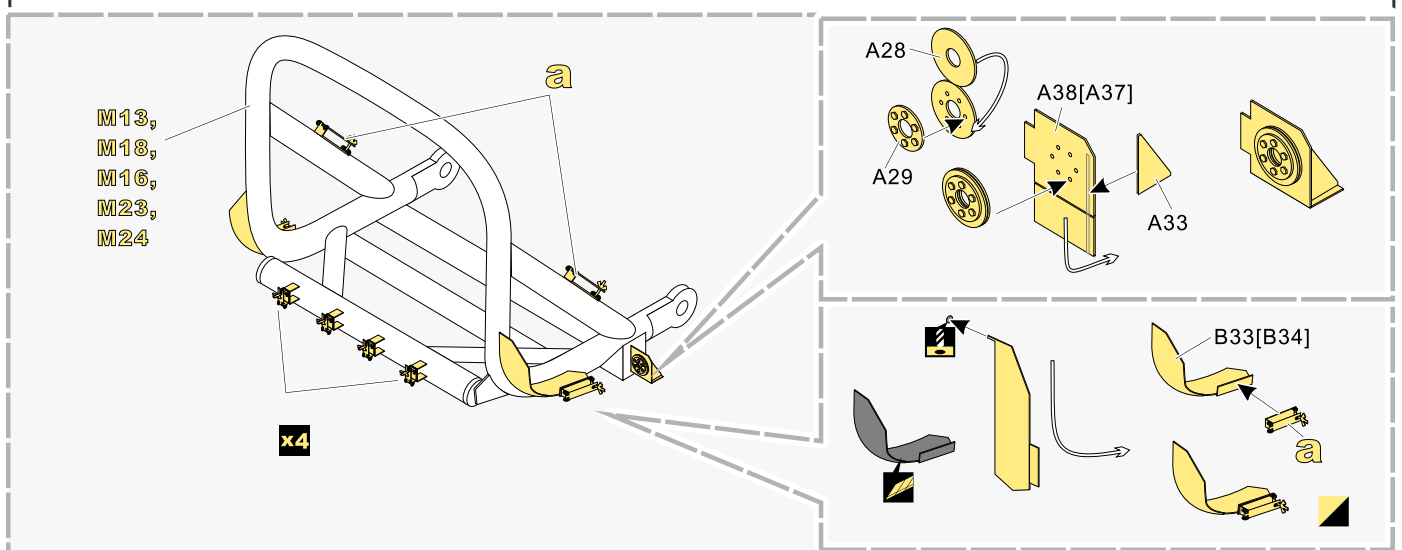

1/35 MILITARY MINIATURE VEHICLE UPGRADE SERIES PE35737