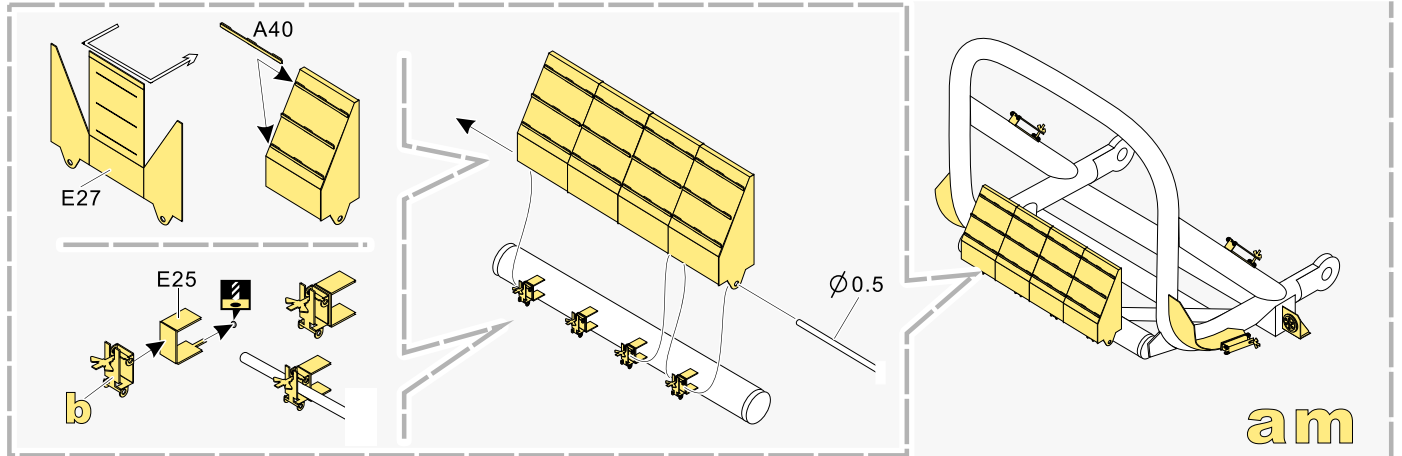

1/35 MILITARY MINIATURE VEHICLE UPGRADE SERIES PE35737