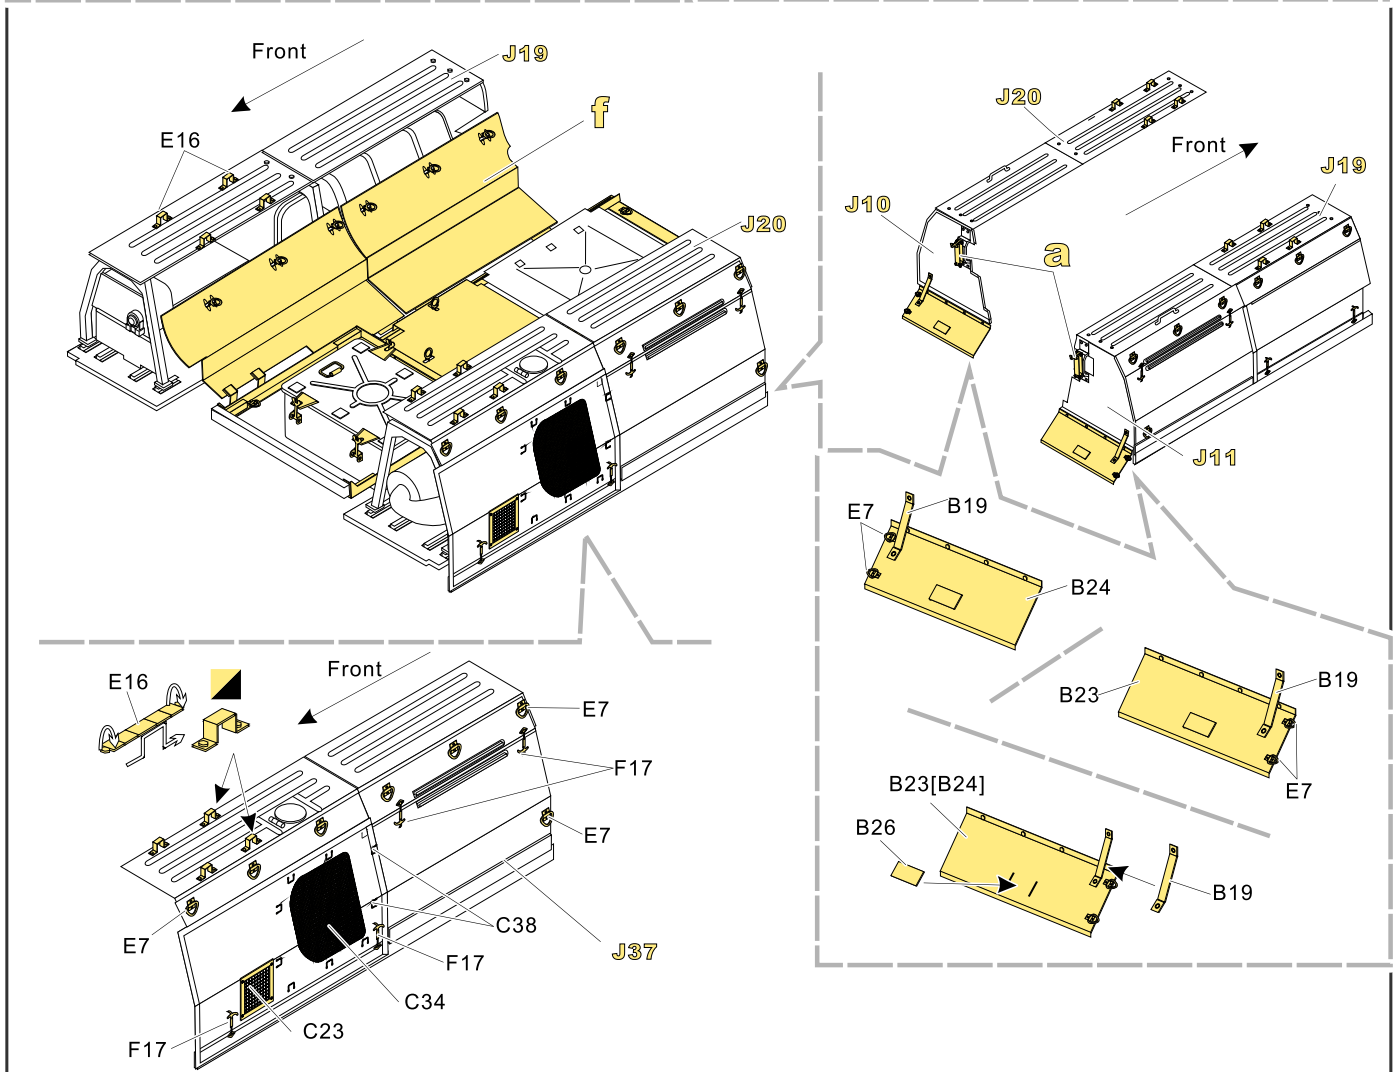

用尖端在凹槽处冲压  
use penpoint to press on the dent

蚀刻片零件内侧面  
Put the part upside down

用笔尖在凹槽处刺  
Use penpoint to press on the dent

1/35 MILITARY MINIATURE VEHICLE UPGRADE SERIES PE35737

1/35 MILITARY MINIATURE VEHICLE UPGRADE SERIES PE35737