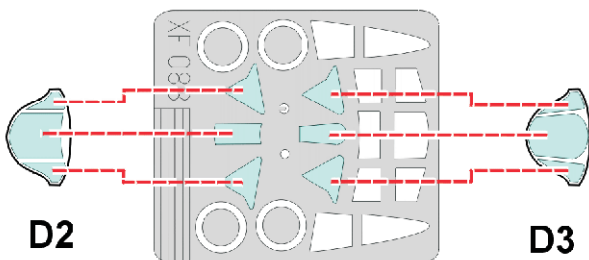

**eduard**  
**Express Mask**

**XF 083**

# P-36 Hawk

The die-cut mask for accurate canopy frame painting of the  
*Academy / Hobbycraft 1/48 KIT*

**REFERENCES:** Replic #18/1993  
 Replic #25/1993  
 Militaria #103: Curtiss 75 Hawk