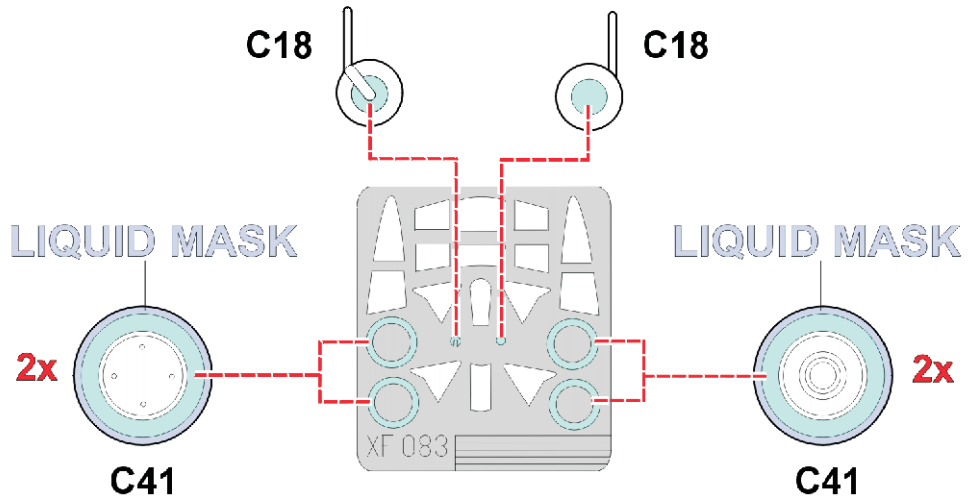

**eduard**  
**Express Mask**

**XF 083**

# P-36 Hawk

The die-cut mask for accurate canopy frame painting of the  
*Academy / Hobbycraft 1/48 KIT*

**REFERENCES:** Replic #18/1993  
 Replic #25/1993  
 Militaria #103: Curtiss 75 Hawk