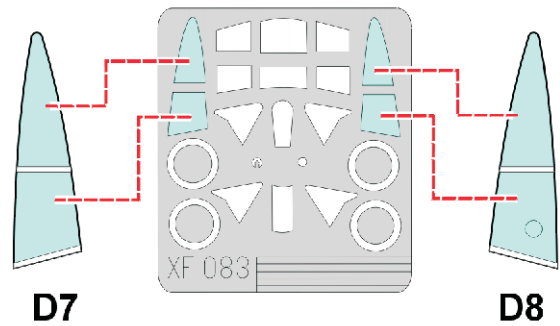

**eduard**  
**Express Mask**

**XF 083**

# P-36 Hawk

The die-cut mask for accurate canopy frame painting of the  
*Academy / Hobbycraft 1/48 KIT*

**REFERENCES:** Replic #18/1993  
 Replic #25/1993  
 Militaria #103: Curtiss 75 Hawk