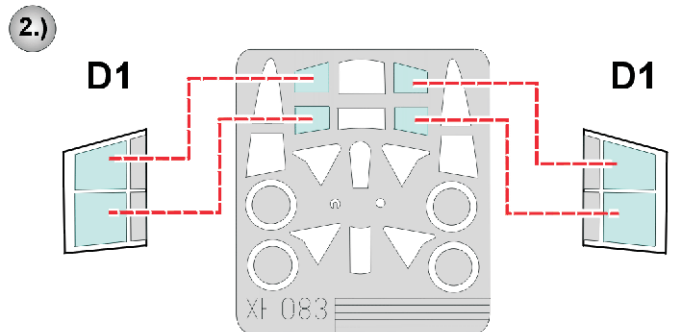

**eduard**  
**Express Mask**

**XF 083**

# P-36 Hawk

The die-cut mask for accurate canopy frame painting of the  
*Academy / Hobbycraft 1/48 KIT*

**REFERENCES:** Replic #18/1993  
 Replic #25/1993  
 Militaria #103: Curtiss 75 Hawk