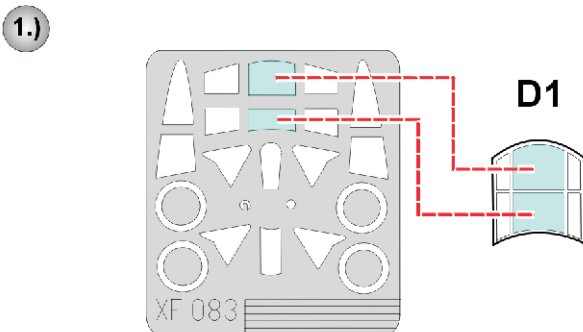

**eduard**  
**Express Mask**

**XF 083**

# P-36 Hawk

The die-cut mask for accurate canopy frame painting of the  
*Academy / Hobbycraft 1/48 KIT*

**REFERENCES:** Replic #18/1993  
 Replic #25/1993  
 Militaria #103: Curtiss 75 Hawk