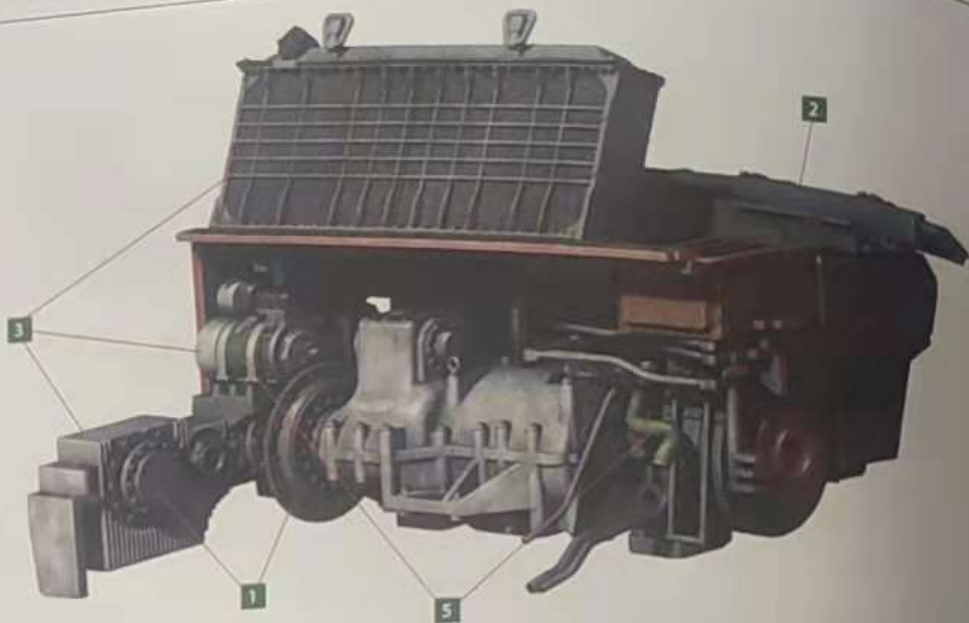

COLOR CHART

Nº	Color	Vallejo	Mr. Color	AK RC	Mission Models	AMMO MIG	Tamiya	Color name
01		71.072	C-028	AK-476	MMM-002	A.MIG-0191	XF-56	Steel
02		71.818	C-029	RC-067	MMP-012	A.MIG-0913	XF-64	Red Braun
03		71.062	C-090	RC-020	MMM-008	A.MIG-0194	XF-16	Aluminium
04		71.251	C-137	RC-022	MMP-040	A.MIG-0033	XF-85	Tire Black
05		71.095	C-136	RC-047	MMP-009	A.MIG-0060	XF-05	Green