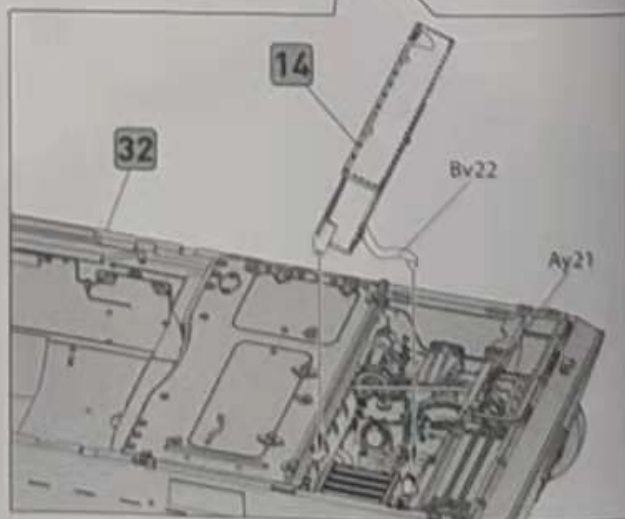

Closed Radiator

T-54B kit N° 37 011

36 *Check point N° 36 of General Instruction*

37 

Open Radiator

39 Check point N° 35 of General Instruction

40

Open variant  Closed variant