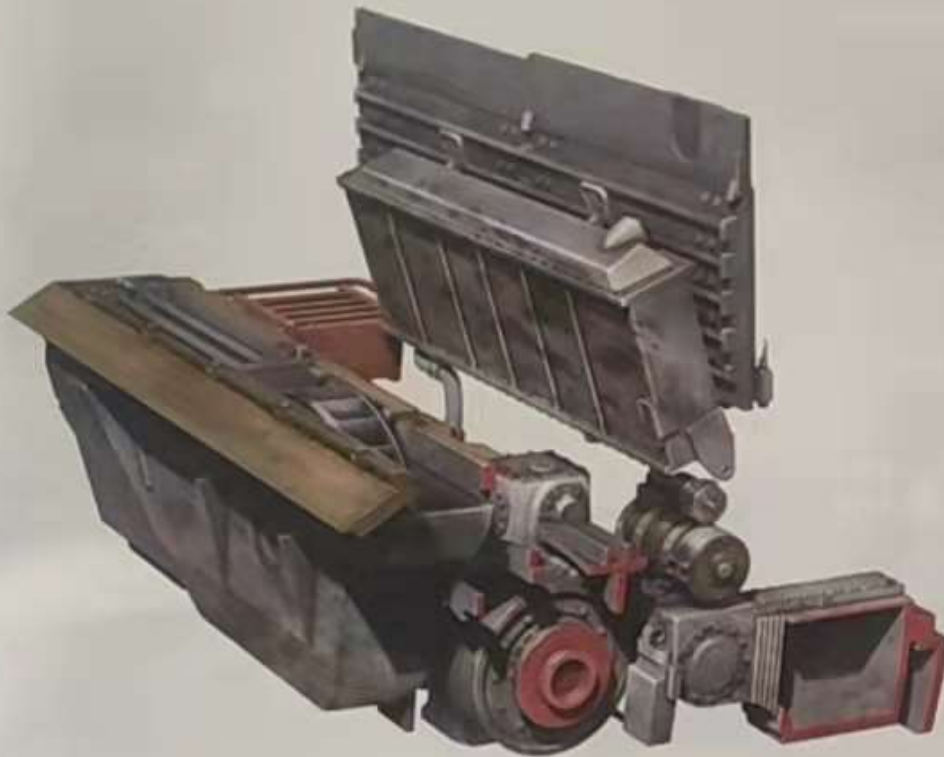

MILITARY MINIATURES SERIES

T-54 LATE

TRANSMISSION SET

37066

INSTRUCTION

USEFUL FOR MINIART MODELS KITS:

37009 T-54A SOVIET
MEDIUM TANK
INTERIOR KIT

37029 TIRAN 4 LATE TYPE.
INTERIOR KIT