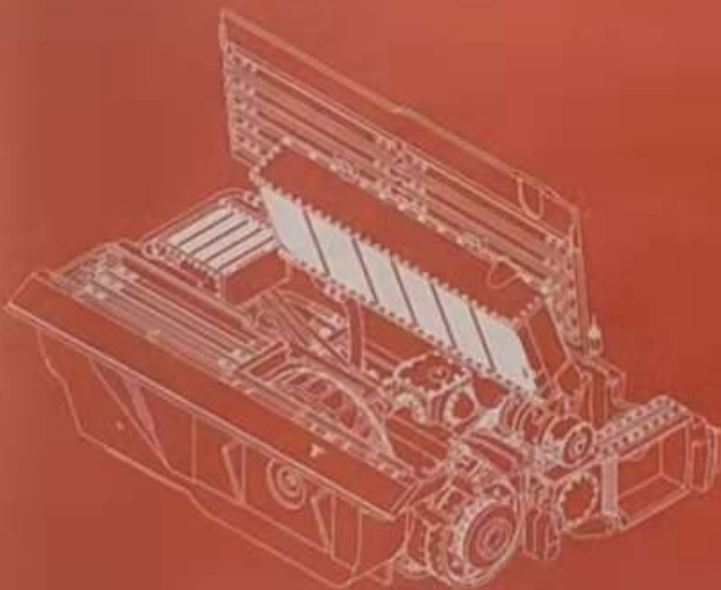

INSTRUCTION

USEFUL FOR MINIART MODELS KITS:

37009 T-54A SOVIET
MEDIUM TANK
INTERIOR KIT

37029 TIRAN 4 LATE TYPE.
INTERIOR KIT

37013 TIRAN 4 SH LATE TYPE.
INTERIOR KIT

37009 T-54B EARLY TYPE
SOVIET MEDIUM TANK
INTERIOR KIT