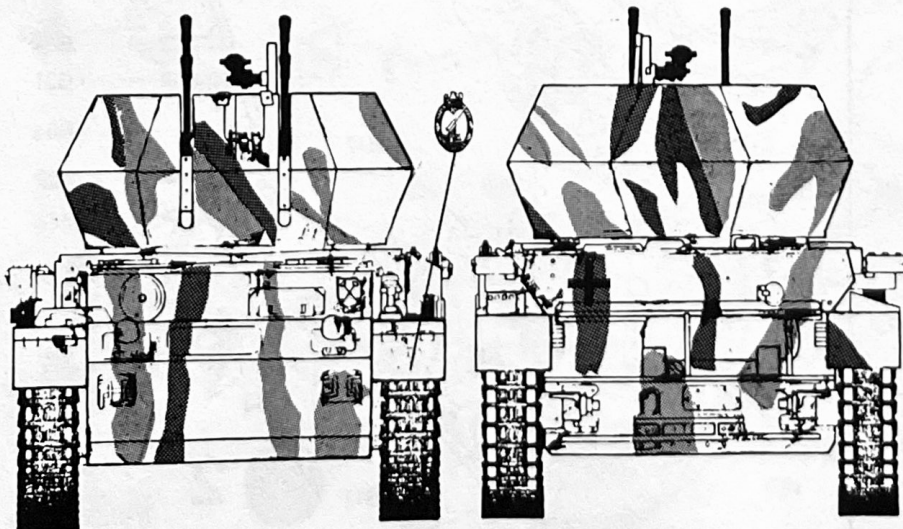

15

2

Met.Gray

1333

ACADEMY
HOBBY MODEL KITS

Refer to box top for additional additional paint and decal information.

Red Brown | Olive Green
Desert Yellow

ARMOR SERIES